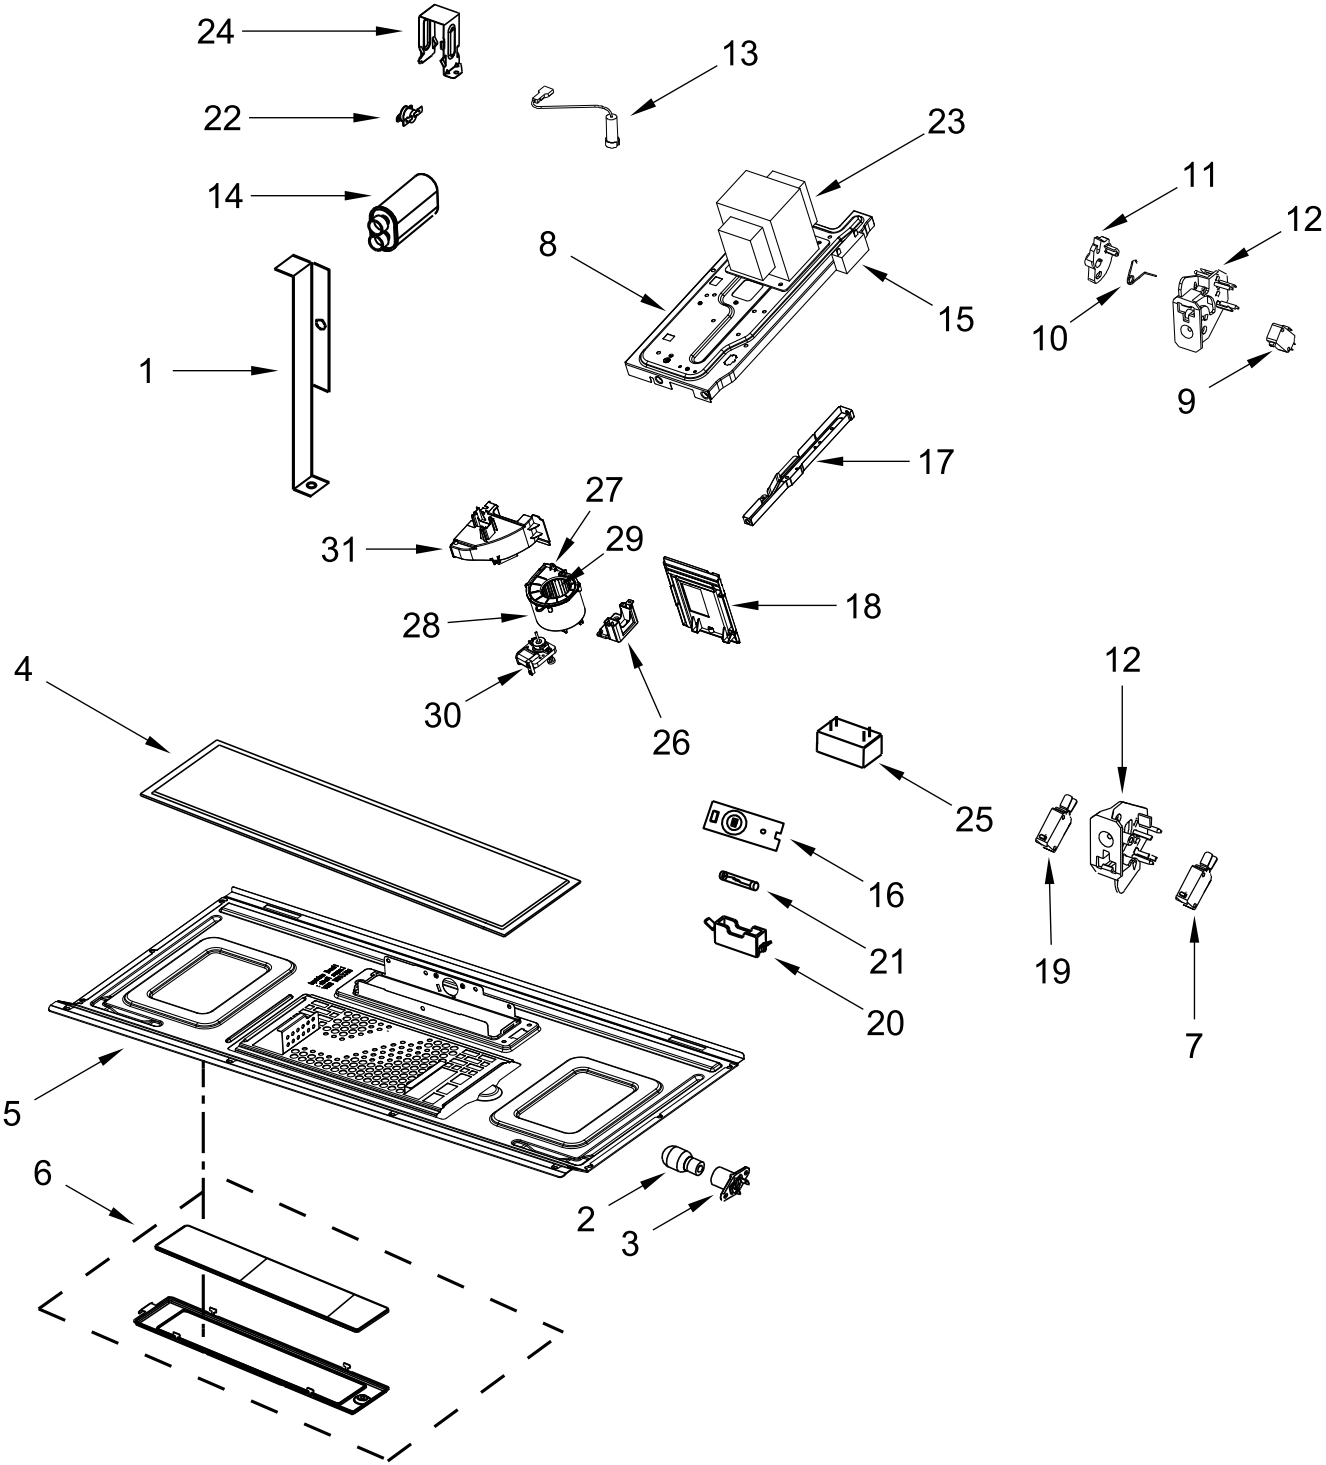

INTERIOR AND VENTILATION PARTS

INTERIOR AND VENTILATION PARTS

<u>Illus.</u> <u>No.</u>	<u>Part No.</u>	<u>Description</u>	<u>Illus.</u> <u>No.</u>	<u>Part No.</u>	<u>Description</u>	<u>Illus.</u> <u>No.</u>	<u>Part No.</u>	<u>Description</u>
1	W10540715	Bracket, Top Cavity	12		Support, Interlock	22	W10598693	Thermostat, Magnetron
2	8206232	Lamp 40 Watt		8206419	Top	23	W10880342	Transformer, High Voltage
3	W10210871	Holder, Lamp		W10156813	Bottom	24	W10633730	Bracket, Capacitor
4	W10208631	Filter, Grease	13	W10575765	Diode, High Voltage	25	W10568805	Resistor, Cement
5	W10571127	Plate, Bottom	14	W10343300	Capacitor, High Voltage	26	W10533480	Holder, NTC
6	W10240330	Assembly, Lamp Glass and Holder	15	W10605897	Capacitor, Hood Motor	27	W10533502	Cover, Cooling Fan
7	W10269458	Microswitch V15T16-CC200/NC	16	W10536989	Thermistor PCBA	28	W10533501	Housing, Cooling Fan
8	W10631826	Chassis	17	W10540718	Bracket, Cavity	29	W10533503	Wheel, Cooling Fan
9	W10269460	Microswitch V15T16-CP200/NO	18	W10533481	Deflector, Air	30	W10536556	Motor, Cooling
10	W10156812	Spring, Interlock	19	W10269457	Microswitch V15T16-CZ200/NC/NO	31	W10631700	Magnetron, Air Guide
11	W10156811	Plate, Cam	20	W10245194	Holder, Fuse			
			21	W10138793	Fuse