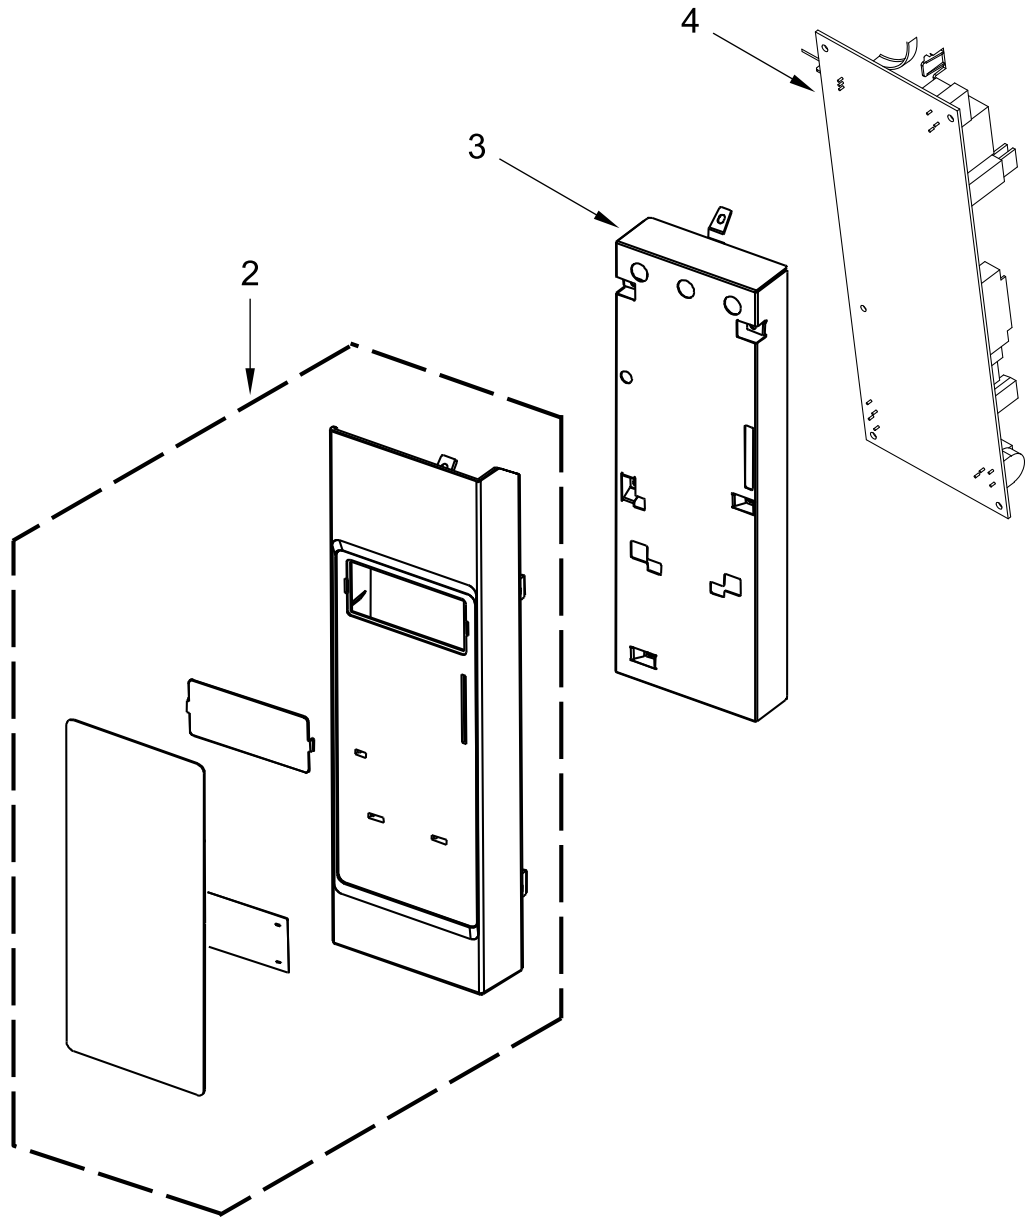

KitchenAid®

**2.0 CUBIC FOOT MICROWAVE HOOD
(CleanRelease Non-Stick Interior)**

MODELS:

KMHS120EWH2 (White)
KMHS120EBL2 (Black)
KMHS120ESS2 (Stainless)

CONTROL PANEL PARTS

CONTROL PANEL PARTS

<u>Illus.</u> <u>No.</u>	<u>Part No.</u>	<u>Description</u>	<u>Illus.</u> <u>No.</u>	<u>Part No.</u>	<u>Description</u>
1		Literature Parts	2		Assembly, Control Panel
	W10823835	Installation Instructions		W10727605	White
	W10644749	Use and Care Guide		W10727604	Black
	W10644752	Quick Reference Guide		W10719416	Stainless
	W10651169	Tech Sheet	3	W10639186	Backer, Control Panel
			4	W10678766	Microcomputer

DOOR PARTS

DOOR PARTS

<u>Illus. No.</u>	<u>Part No.</u>	<u>Description</u>
1		Door, Complete
	W10727601	White
	W10727602	Black
	W10727603	Stainless
2	W10603749	Handle, Door
3	W10643975	Stopper, Door (For White Models)
	W10643974	Stopper, Door (Black and Stainless Models)
4	W10647773	Frame, Inner (For White Models)
	W10647772	Frame, Inner (Black and Stainless Models)