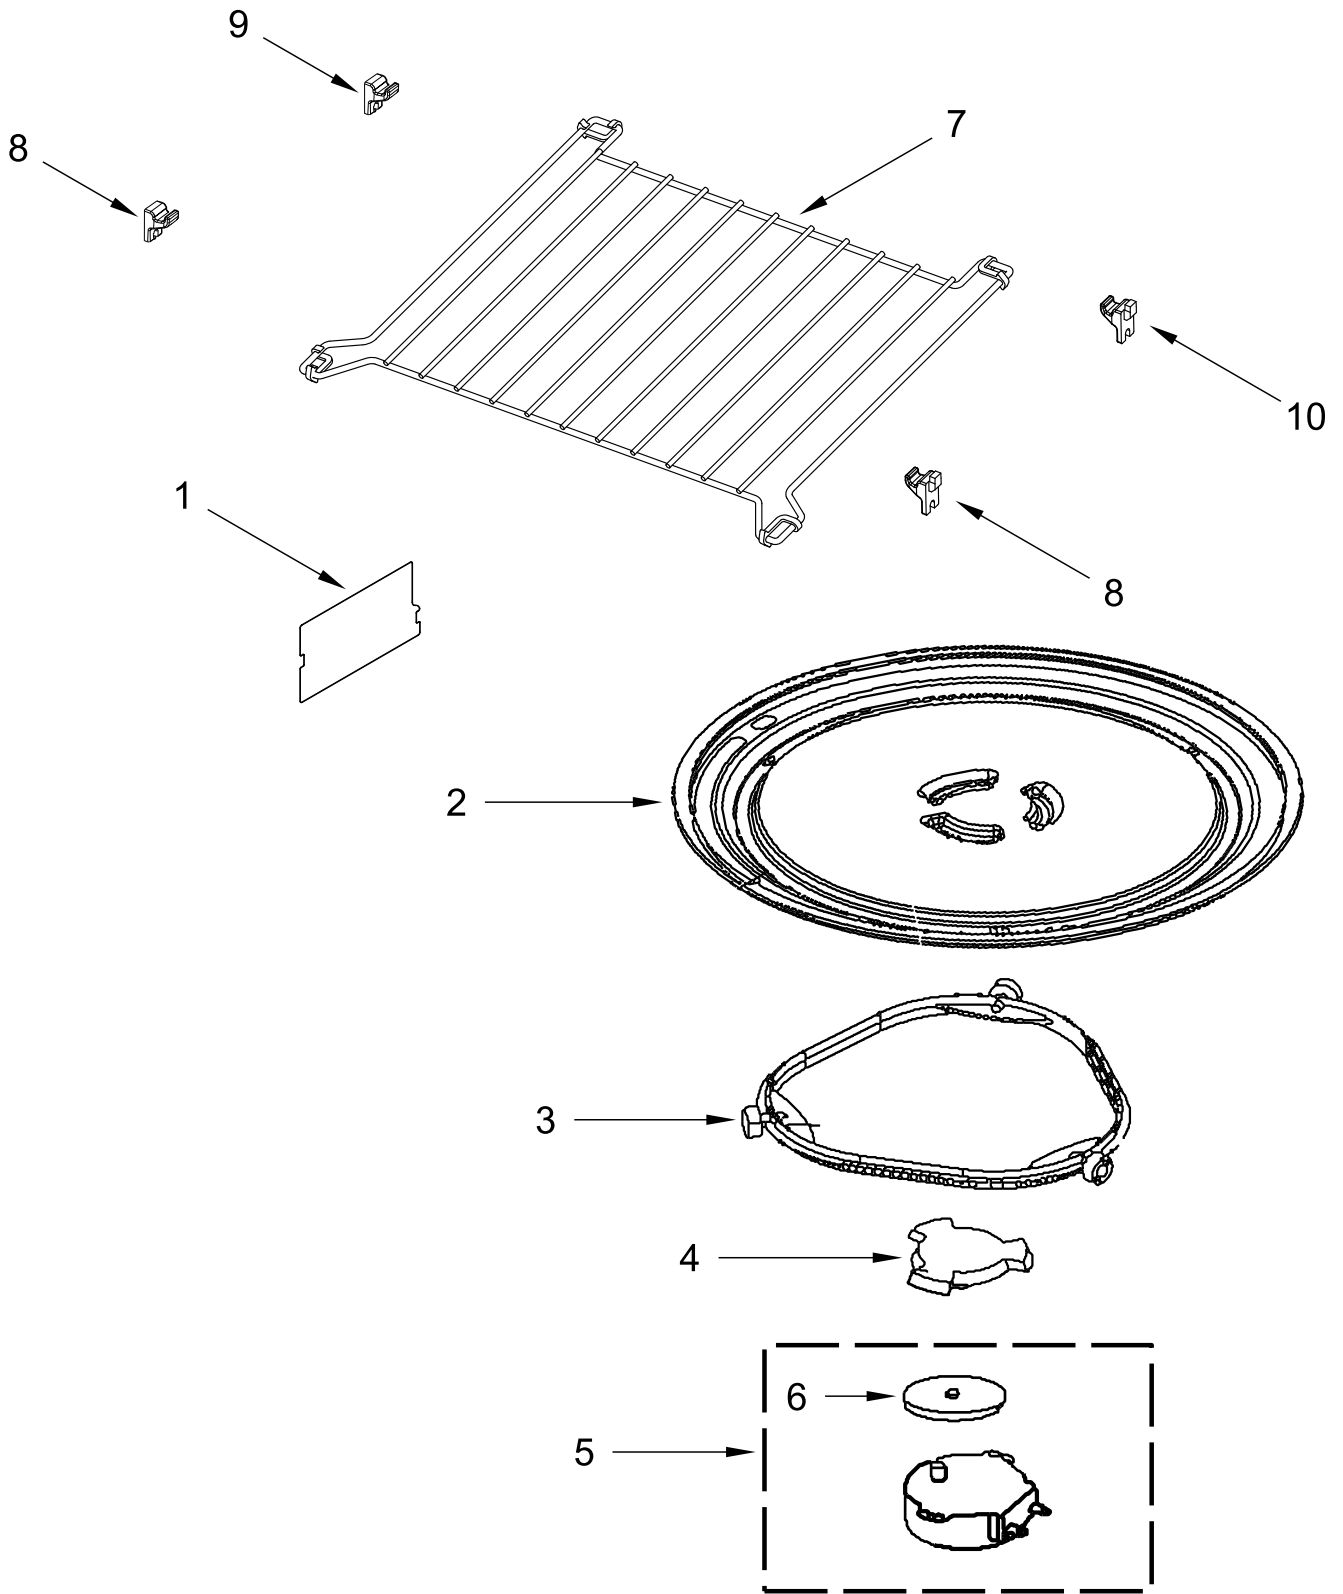

TURNTABLE PARTS

TURNTABLE PARTS

<u>Illus.</u> <u>No.</u>	<u>Part No.</u>	<u>Description</u>
1	W10533497	Cover, Waveguide
2	W10531726	Turntable
3	W10679311	Ring, Turntable
4	W10337248	Driver, Turntable
5	W10642989	Motor, Turntable

<u>Illus.</u> <u>No.</u>	<u>Part No.</u>	<u>Description</u>
6	8184109	Seal, Waterproof
7	W10637159	Rack, Microwave
8	W10740485	Hook, Microwave (Left Front & Right Front)

<u>Illus.</u> <u>No.</u>	<u>Part No.</u>	<u>Description</u>
9	W10749119	Hook, Microwave (Left Rear)
10	W10749120	Hook, Microwave (Right Rear)