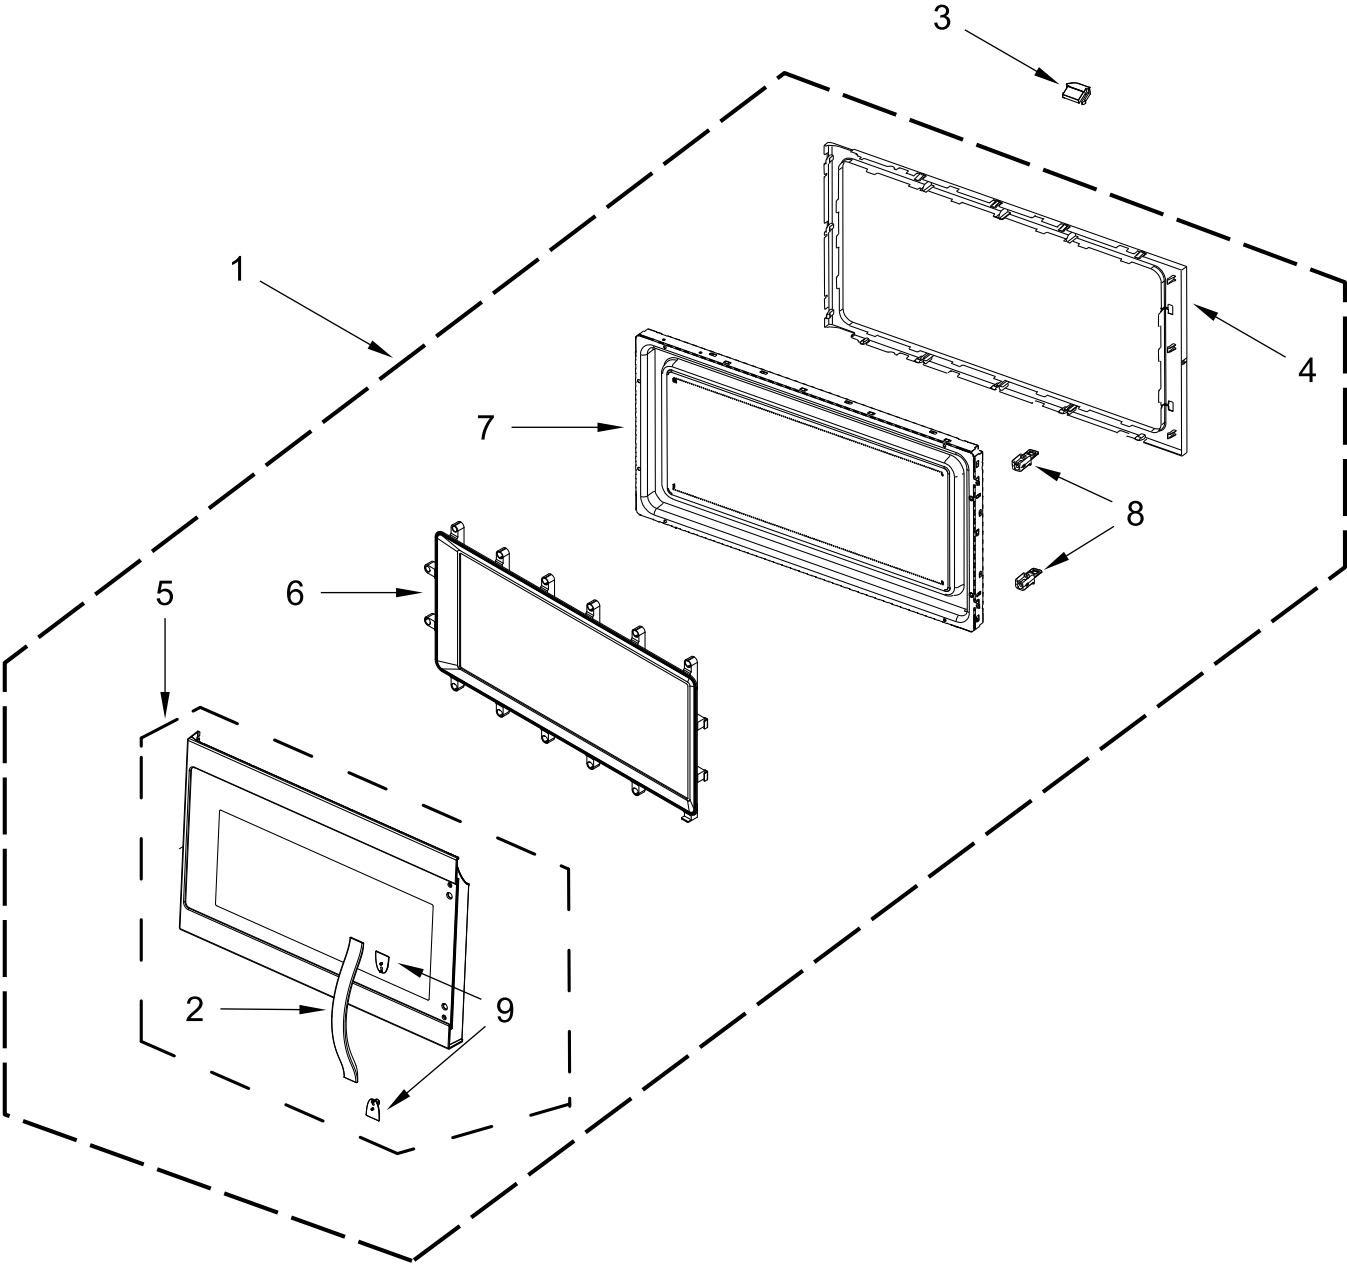

KitchenAid®

**2.0 CUBIC FOOT MICROWAVE HOOD
(CleanRelease Non-Stick Interior)**

MODELS:

KMHS120EWH2 (White)
KMHS120EBL2 (Black)
KMHS120ESS2 (Stainless)

CONTROL PANEL PARTS

CONTROL PANEL PARTS

<u>Illus.</u> <u>No.</u>	<u>Part No.</u>	<u>Description</u>	<u>Illus.</u> <u>No.</u>	<u>Part No.</u>	<u>Description</u>
1		Literature Parts	2		Assembly, Control Panel
	W10823835	Installation Instructions		W10727605	White
	W10644749	Use and Care Guide		W10727604	Black
	W10644752	Quick Reference Guide		W10719416	Stainless
	W10651169	Tech Sheet	3	W10639186	Backer, Control Panel
			4	W10678766	Microcomputer

DOOR PARTS

DOOR PARTS

<u>Illus. No.</u>	<u>Part No.</u>	<u>Description</u>
1		Door, Complete
	W10727601	White
	W10727602	Black
	W10727603	Stainless
2	W10603749	Handle, Door
3	W10643975	Stopper, Door (For White Models)
	W10643974	Stopper, Door (Black and Stainless Models)
4	W10647773	Frame, Inner (For White Models)
	W10647772	Frame, Inner (Black and Stainless Models)