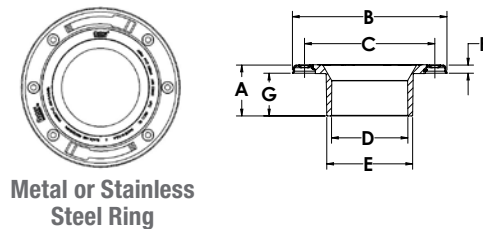

SPECIFICATIONS

Oatey Level-Fit Closet Flanges with Metal or Stainless Steel Ring shall be installed where required in drainage systems. Closet Flange shall be fastened to the floor and provide six countersunk screw holes, two taps and two mounting slots that include a bolt slot shelf to stabilize the closet bolts to flange ring. Flanges shall install over 3" Schedule 40 DWV pipe, inside 4" Schedule 40 DWV pipe, or over 4" Schedule 40 DWV pipe. Closet flange shall be UPC listed.

CSA Approved

PHYSICAL PROPERTIES

ABS Plastic	Black
PVC Plastic	White
Stainless Steel Ring	400 Series
Metal	Powder-coated 16 Gauge Steel

DIMENSIONS

3" X 4" OPEN CLOSET FLANGE WITH METAL OR STAINLESS STEEL RING					
[A]:	Overall Height	2.30"	[E]:	Hub O.D.	4.00"
[B]:	Overall Diameter	7.00"	[F]:	Flange Ring Thickness	0.40"
[C]:	Screw Centers	6.00"	[G]:	Height	1.90"
[D]:	Hub I.D.	3.50"			

4" HUB OPEN CLOSET FLANGE WITH METAL OR STAINLESS STEEL RING					
[A]:	Overall Height		[D]:	Hub I.D.	
[B]:	Overall Diameter		[E]:	Flange Ring Thickness	
[C]:	Screw Centers		[F]:	Height	

3" X 4" OPEN CLOSET FLANGE DIMENSIONS

4" HUB OPEN CLOSET FLANGE DIMENSIONS

Access BIM/Revit content through www.oatey.com

LEVEL-FIT CLOSET FLANGE WITH METAL OR STAINLESS STEEL RING TECHNICAL SPECIFICATION

PRODUCT SELECTOR

LEVEL FIT OPEN CLOSET FLANGES 3" HUB, 4" INSIDE FIT						
✓	SKU Number	Material	Open/Testable	Connection Type	Ring Material	Pkg. Qty.
	43494	ABS	Open	3" Hub/ 4" Inside	Stainless Steel	12
	43495	PVC	Open	3" Hub/ 4" Inside	Stainless Steel	12
	43512	ABS	Open	3" Hub/ 4" Inside	Metal	12
	43513	PVC	Open	3" Hub/ 4" Inside	Metal	12
LEVEL FIT OPEN CLOSET FLANGES 4" HUB						
✓	SKU Number	Material	Open/Testable	Connection Type	Ring Material	Pkg. Qty.
	43498	ABS	Open	4" Hub	Stainless Steel	12
	43499	PVC	Open	4" Hub	Stainless Steel	12
	43520	ABS	Open	4" Hub	Metal	12
	43521	PVC	Open	4" Hub	Metal	12