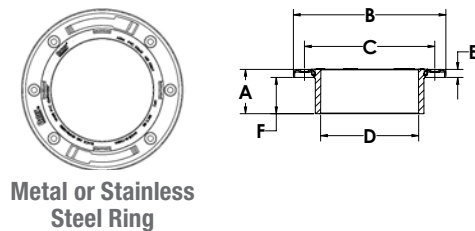

SPECIFICATIONS

Oatey Level-Fit Closet Flanges with Metal or Stainless Steel Ring shall be installed where required in drainage systems. Closet Flange shall be fastened to the floor and provide six countersunk screw holes, two taps and two mounting slots that include a bolt slot shelf to stabilize the closet bolts to flange ring. Flanges shall install over 3" Schedule 40 DWV pipe, inside 4" Schedule 40 DWV pipe, or over 4" Schedule 40 DWV pipe. Closet flange shall be UPC listed.

CSA Approved

PHYSICAL PROPERTIES

ABS Plastic	Black
PVC Plastic	White
Stainless Steel Ring	400 Series
Metal	Powder-coated 16 Gauge Steel

DIMENSIONS

3" X 4" OPEN CLOSET FLANGE WITH METAL OR STAINLESS STEEL RING					
[A]:	Overall Height	2.30"	[E]:	Hub O.D.	4.00"
[B]:	Overall Diameter	7.00"	[F]:	Flange Ring Thickness	0.40"
[C]:	Screw Centers	6.00"	[G]:	Height	1.90"
[D]:	Hub I.D.	3.50"			

4" HUB OPEN CLOSET FLANGE WITH METAL OR STAINLESS STEEL RING					
[A]:	Overall Height		[D]:	Hub I.D.	
[B]:	Overall Diameter		[E]:	Flange Ring Thickness	
[C]:	Screw Centers		[F]:	Height	

3" X 4" OPEN CLOSET FLANGE DIMENSIONS

4" HUB OPEN CLOSET FLANGE DIMENSIONS

Access BIM/Revit content through www.oatey.com

LEVEL-FIT CLOSET FLANGE WITH METAL OR STAINLESS STEEL RING TECHNICAL SPECIFICATION

PRODUCT SELECTOR

LEVEL FIT OPEN CLOSET FLANGES 3" HUB, 4" INSIDE FIT						
✓	SKU Number	Material	Open/Testable	Connection Type	Ring Material	Pkg. Qty.
	43494	ABS	Open	3" Hub/ 4" Inside	Stainless Steel	12
	43495	PVC	Open	3" Hub/ 4" Inside	Stainless Steel	12
	43512	ABS	Open	3" Hub/ 4" Inside	Metal	12
	43513	PVC	Open	3" Hub/ 4" Inside	Metal	12
LEVEL FIT OPEN CLOSET FLANGES 4" HUB						
✓	SKU Number	Material	Open/Testable	Connection Type	Ring Material	Pkg. Qty.
	43498	ABS	Open	4" Hub	Stainless Steel	12
	43499	PVC	Open	4" Hub	Stainless Steel	12
	43520	ABS	Open	4" Hub	Metal	12
	43521	PVC	Open	4" Hub	Metal	12