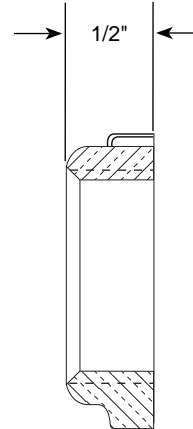

SUBMITTAL INFORMATION

Yoke Lock Nut - (YLN-1 style)

BRASS LOCK NUT FOR 5/8" METER

VALVE OUTLET YOKE NUT SIZE	APPROX. WT. LBS	CATALOG NUMBER	✓ SUBMITTED ITEM(S)
5/8"	0.11	YLN-1	

FEATURES

- All brass conforms to AWWA Standard C800 (ASTM B-62 and ASTM B-584, UNS NO C83600 - 85-5-5-5)
- 5/8" Lock Nut requires a rubber yoke end gasket, part number GT-112.