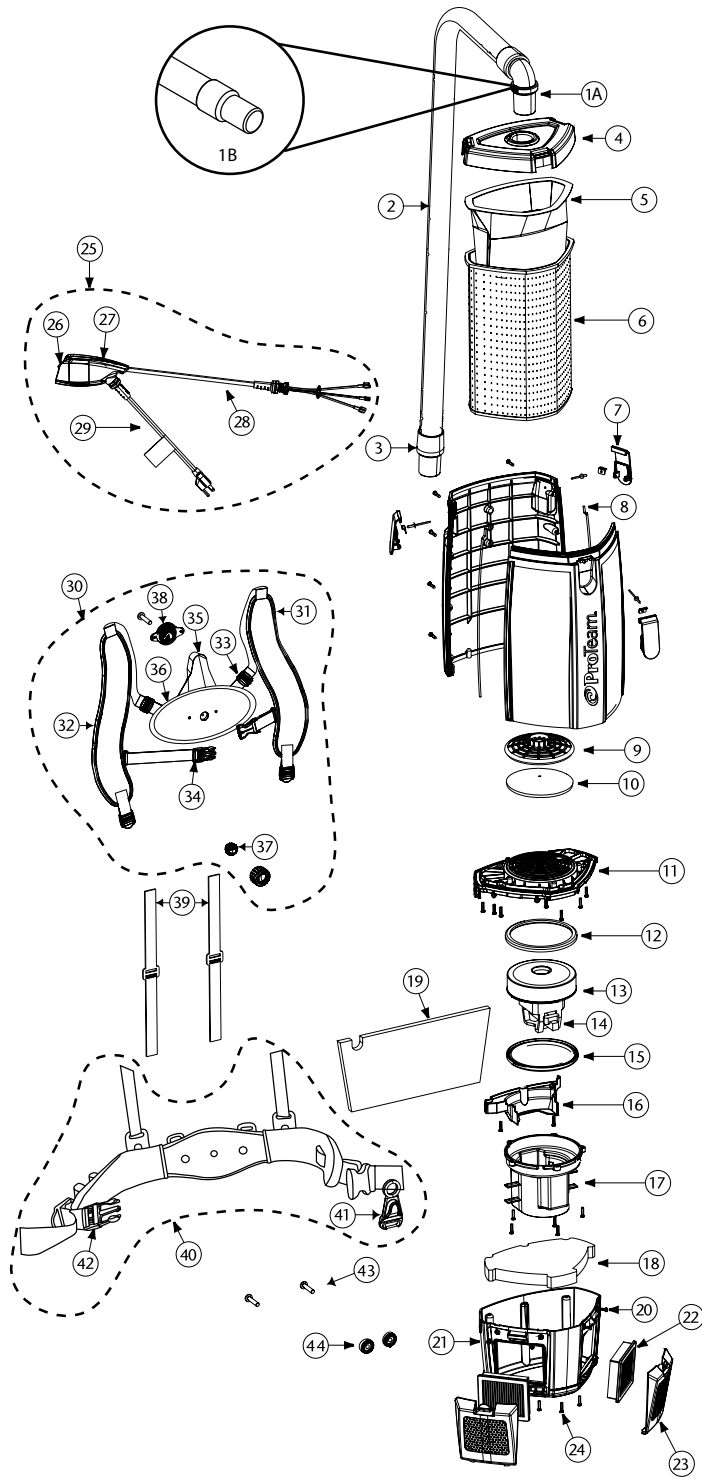

# SUPER COACH PRO 6 & 10/PROVAC FS 6 PARTS

No.	Product Name	Qty	List Price
1A	101928 Replacement Double Swivel Elbow Cuff	1 ea.	\$ 9.06
1B	100694 Replacement Double Swivel Straight Cuff (PV FS)	1 ea.	5.39
2	103048 Static-Dissipating Hose w/Cuffs	1 ea.	24.93
	100505 Static-Dissipating Hose w/Straight Cuffs (PV FS)	1 ea.	26.18
3	100694 Replacement Swivel Cuff 1 1/2"	1 ea.	5.39
4	833948 Purple Cap	1 ea.	34.10
	833948-1 Black Cap (PV FS)	1 ea.	34.10
5	107313 Intercept Micro Filter (SCP 10)	10/pk	20.80
	107314 Intercept Micro Filter (SCP 6 & PV FS)	10/pk	15.60
6	834000 Micro Cloth Filter (SCP 10)	1 ea.	29.60
	834072 Micro Cloth Filter (SCP 6 & PV FS)	1 ea.	24.45
7	510179 Latch and Retainer w/Lock Nut & Screw	1 set	7.29
8	510180 Gasket for Tank (SCP 10)	2 ea.	4.59
	510181 Gasket for Tank (SCP 6 & PV FS)	2 ea.	3.38
9	510183 Dome Filter w/Foam Media (includes: 10)	1 set	7.88
10	510184 Foam Filter Media for Dome Filter	1 ea.	2.39
11	510193 Upper Motor Support w/Gasket	1 set	4.99
12	833951 Upper Motor Gasket	1 ea.	2.80
13	834036 Motor/Fan (120 V)	1 ea.	118.24
14	101720 Carbon Brush Set	1 set	20.98
15	833952 Lower Motor Gasket	1 ea.	2.50
16	510185 Cover Wire w/ 2 screws	1 set	2.56
17	510194 Lower Motor Support (5 screws)	1 set	13.11
18	834042 Triangular Lower Foam Pad	1 ea.	2.89
19	834043 Rectangular Upper Foam Pad	1 ea.	2.31
20	808380-0 Screw Pan CR #8 x 1/2"	1 ea.	.16
21	510188 Housing Assembly Lower w/Screws	1 set	21.50
22	107315 HEPA Filter (2 pack)	1 set	11.54
23	833954 Exhaust Filter Door	1 ea.	6.99
24	808380-22 Screw Pan CR #8 x 3/4"	1 ea.	.16
25	834037 Switch Cord and Power Cord Assembly (includes: 26-29)	1 set	55.76
26	106066 On/Off Switch	1 ea.	7.14
27	107043 Switch Box	1 set	17.61
28	834038 Pigtail Assembly	1 set	16.28
29	834165 Power Cord Assembly	1 set	19.03
30	510190 Upper Harness Assembly (includes: 31-38)	1 set	65.58
31	834058 Shoulder & Sternum Strap Lefthand	1 ea.	18.99
32	834059 Shoulder & Sternum Strap Righthand	1 ea.	18.99
33	100358 Shoulder Strap Adjustment Buckle	1 ea.	.99
34	510191 Sternum Strap Buckle (latch and keeper)	1 set	2.10
35	101737 Carry Handle w/Rivet Set	1 set	8.54
36	834049 Upper Pad Harness (includes: 38)	1 set	26.24
37	834050 Pivoting Ball	1 ea.	2.60
38	834053 Outer Support Retainer	1 ea.	2.99
39	510192 Tensioning Straps	1 set	9.99
40	834055 Lower Harness Assembly (includes: 41, 42)	1 set	65.99
41	102604 Cord Holder	1 ea.	8.77
42	510301 Waist Belt Buckles and Straps Set	1 set	11.50
43	834051 5/16" - 18x1 - 3/8" Lock Screw (2 screws)	1 set	4.85
44	510186 Harness Spacers	2 ea.	3.08
	101678 50' Extension Cord (Not Shown)	1 ea.	32.60