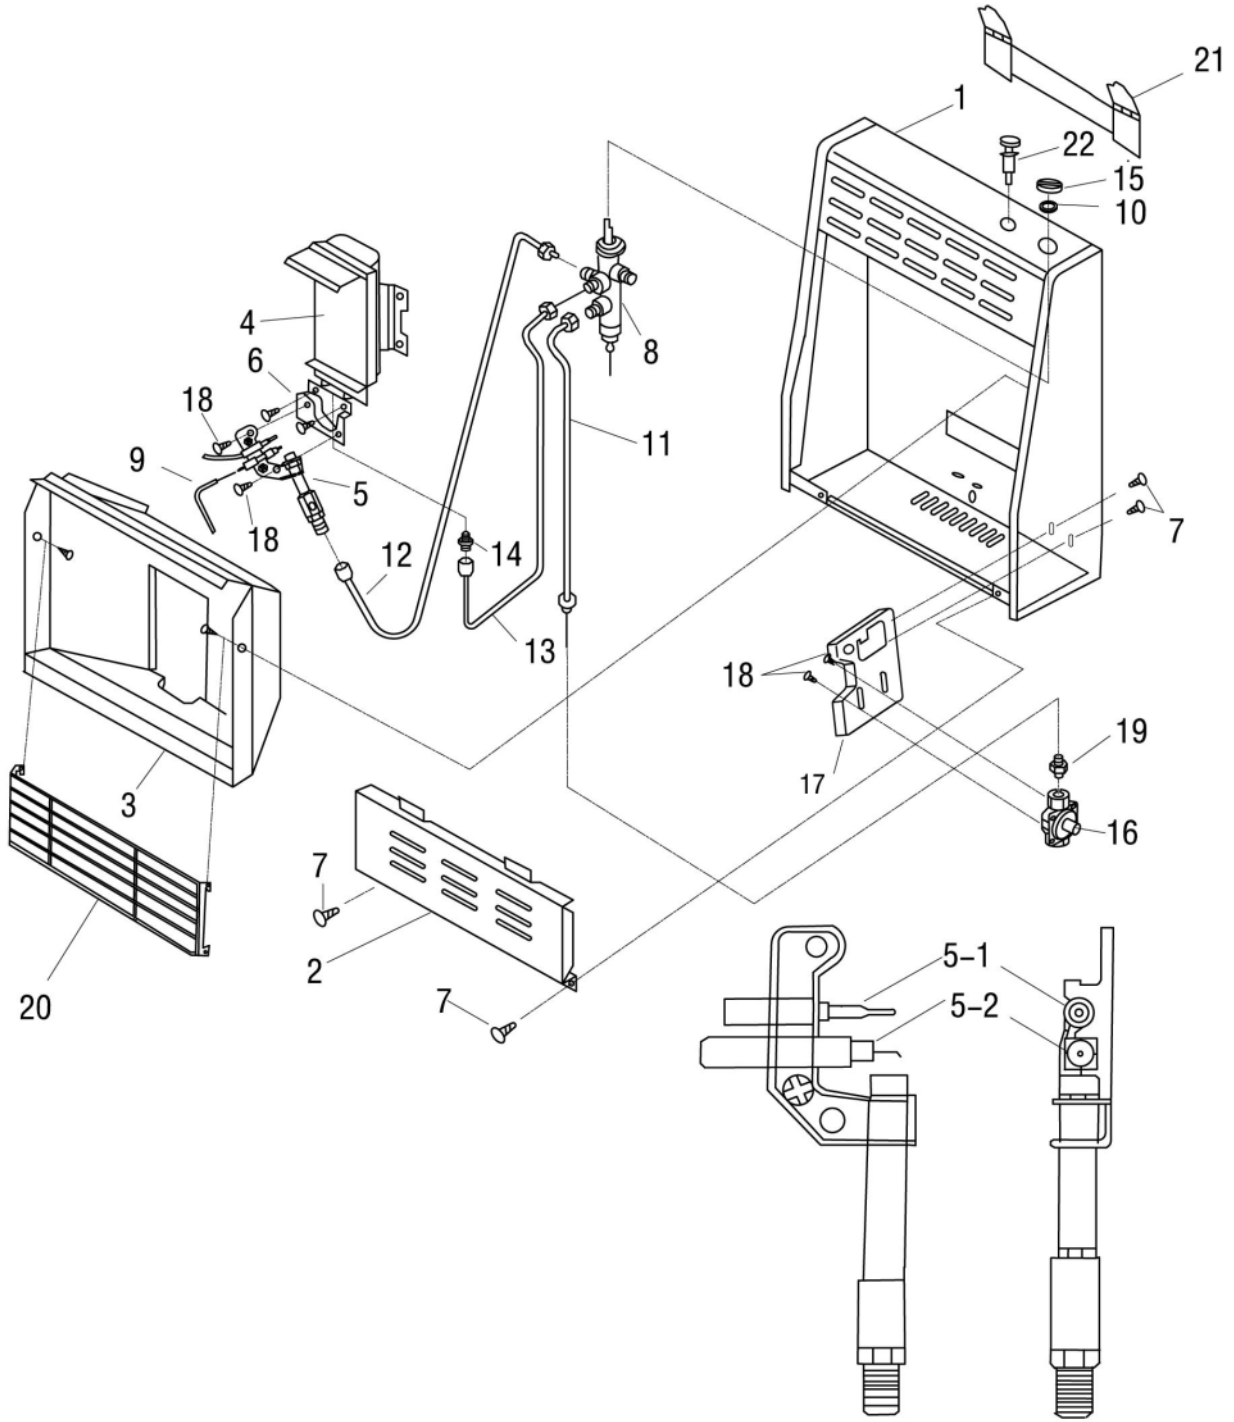

**ILLUSTRATED PARTS  
BREAKDOWN  
HR06MN**

**ODS/Pilot Assembly**

# PARTS LIST

## HR06MN

This list contains replaceable parts for your heater. When ordering replacement parts, follow the instructions listed under Replacement Parts on page 17 of this manual.

KEY NO.	PART NUMBER	DESCRIPTION	QTY
1	MB10008E	Cabinet Assembly	1
2	MB09003E	Lower Front Panel Assembly	1
3	ML006-02E	Reflector Unit	1
4	MB19007	Burner Assembly	1
5	ND1206x600x9	ODS Pilot Assembly	1
5-1	ND0803-6	Thermocouple	1
5-2	ND0807-B2	Ignitor Electrode	1
6	ML026-03	ODS Mounting Bracket	1
7	ML069-02	Self Tapping Screws	10
8	NV2020-12	Control Valve	1
9	ML073-01	Ignitor Line	1
10	ML029-01	Control Valve Fixed Nut	1
11	MB40051	Main Inlet Tube Assembly	1
12	MB40052	ODS Gas Line Assembly	1
13	MB40053	Burner Gas Line Assembly	1
14	ML090-03	Injector	1
15	MB16002	Control Knob Assembly	1
16	NRV81FI-6	Pressure Regulator	1
17	ML129-02	Regulator Mounting Bracket	1
18	ML079-01	Self Locking Screws	4
19	ML119-01	Pressure Tap	1
20	ML057-04	Grill Guard	1
21	ML060-02	Mounting Bracket	1
22	ML083-03	Ignitor Assembly	1
PARTS AVAILABLE NOT SHOWN			
	MB28001	Assembly Hardware	1
	ML070-31E	CSA/AGA Label	1