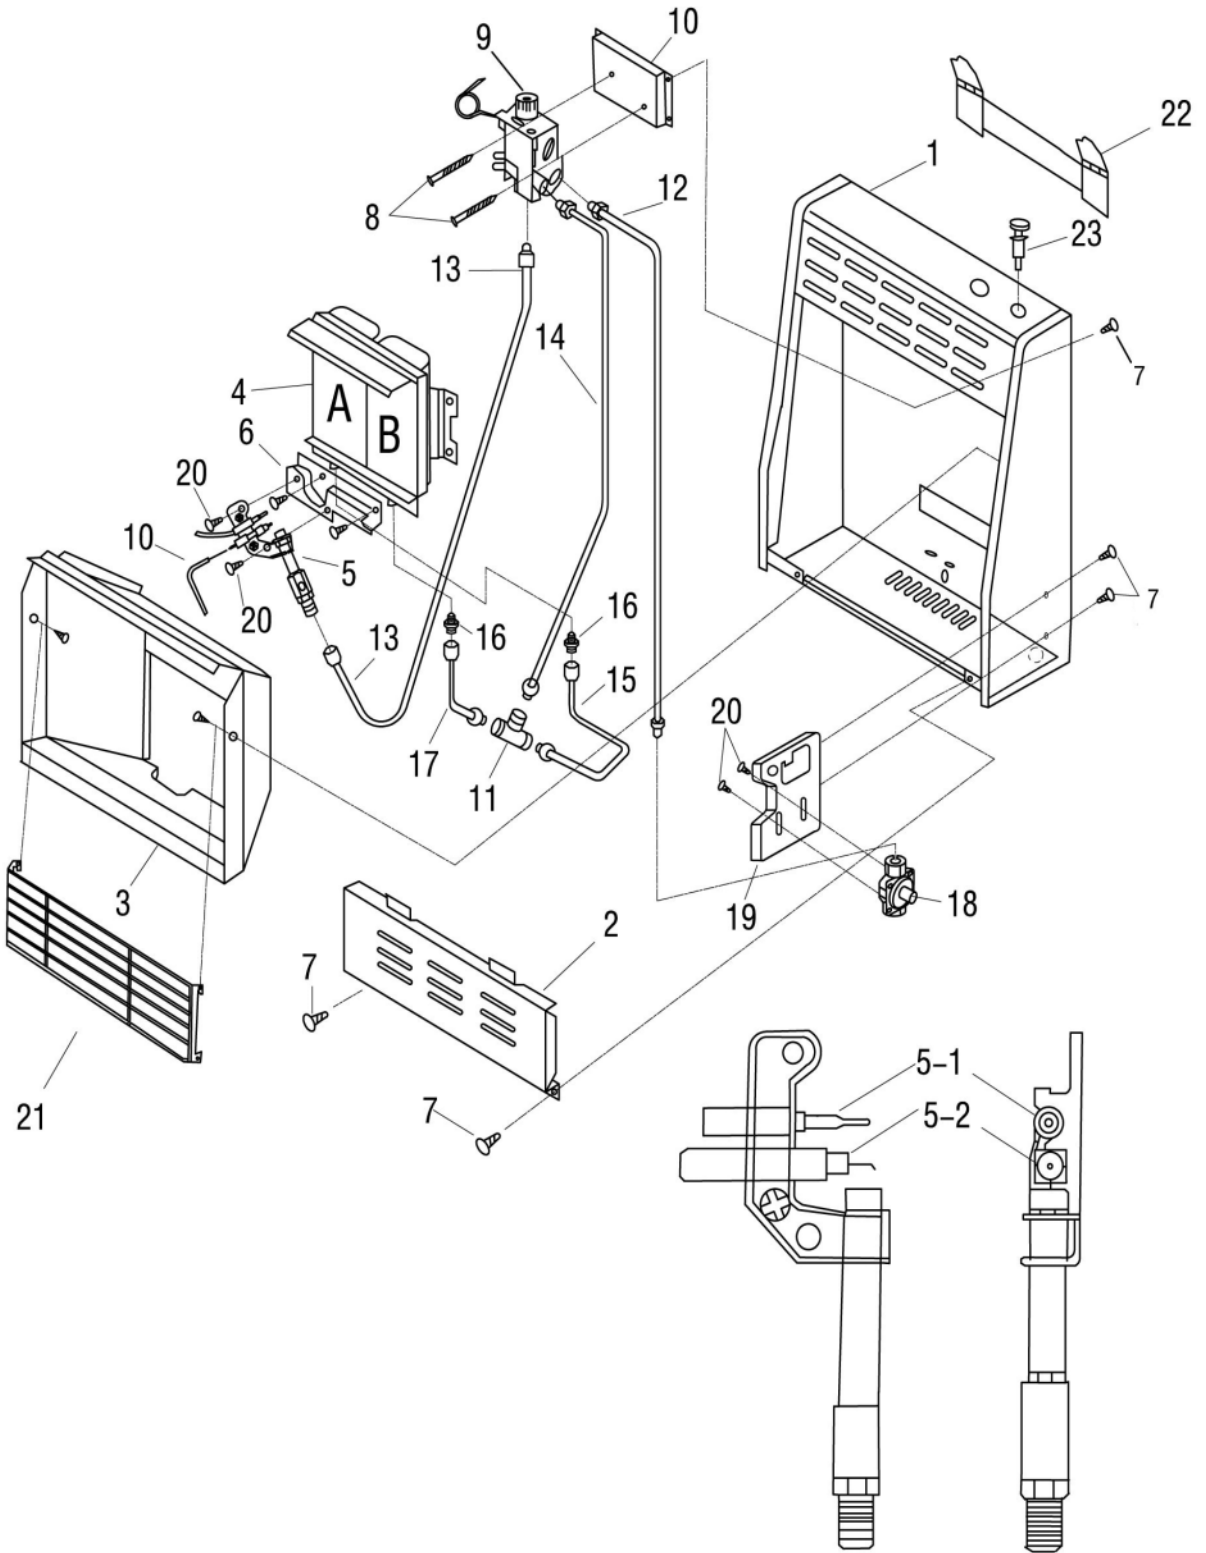

**ILLUSTRATED PARTS
BREAKDOWN
HR10TN**

ODS/Pilot Assembly

PART LIST

HR10TN

This list contains replaceable parts for your heater. When ordering replacement parts, follow the instructions listed under *Replacement Parts* on page 17 of this manual.

KEY NO.	PART NUMBER	DESCRIPTION	QTY
1	MB10007E	Cabinet Assembly	1
2	MB09003E	Lower Front Panel Assembly	1
3	ML006-01E	Reflector Unit	1
4	MB19005	Burner Assembly	1
5	ND1206x600x9	ODS Pilot Assembly	1
5-1	ND0803-6	Thermocouple	1
5-2	ND0807-B2	Ignitor Electrode	1
6	ML026-02	ODS Mounting Bracket	1
7	ML069-02	Self Tapping Screws	10
8	845-4.8x60Z	Screws	1
9	SIT544-000	Thermostat Valve Assembly	1
10	ML111-02	Thermostat Valve Base/Bracket	1
11	ML056-03	"T" Joint	1
12	MB40037	Main Inlet Tube Assembly	1
13	MB40039	ODS Gas Line Assembly	1
14	MB40038	Main Outlet Tube Assembly	1
15	MB40040	Burner Gas Line Assembly A	1
16	ML090-03	Injector	2
17	MB40041	Burner Gas Line Assembly B	1
18	NRV81FI-6	Pressure Regulator	1
19	ML129-02	Regulator Mounting Bracket	1
20	ML079-01	Self Locking Screws	4
21	ML057-04	Grill Guard	1
22	ML060-02	Mounting Bracket	1
23	ML083-03	Ignitor Assembly	1
PARTS AVAILABLE NOT SHOWN			
	MB28001	Assembly Hardware	1
	ML070-29E	CSA/AGA Label	1