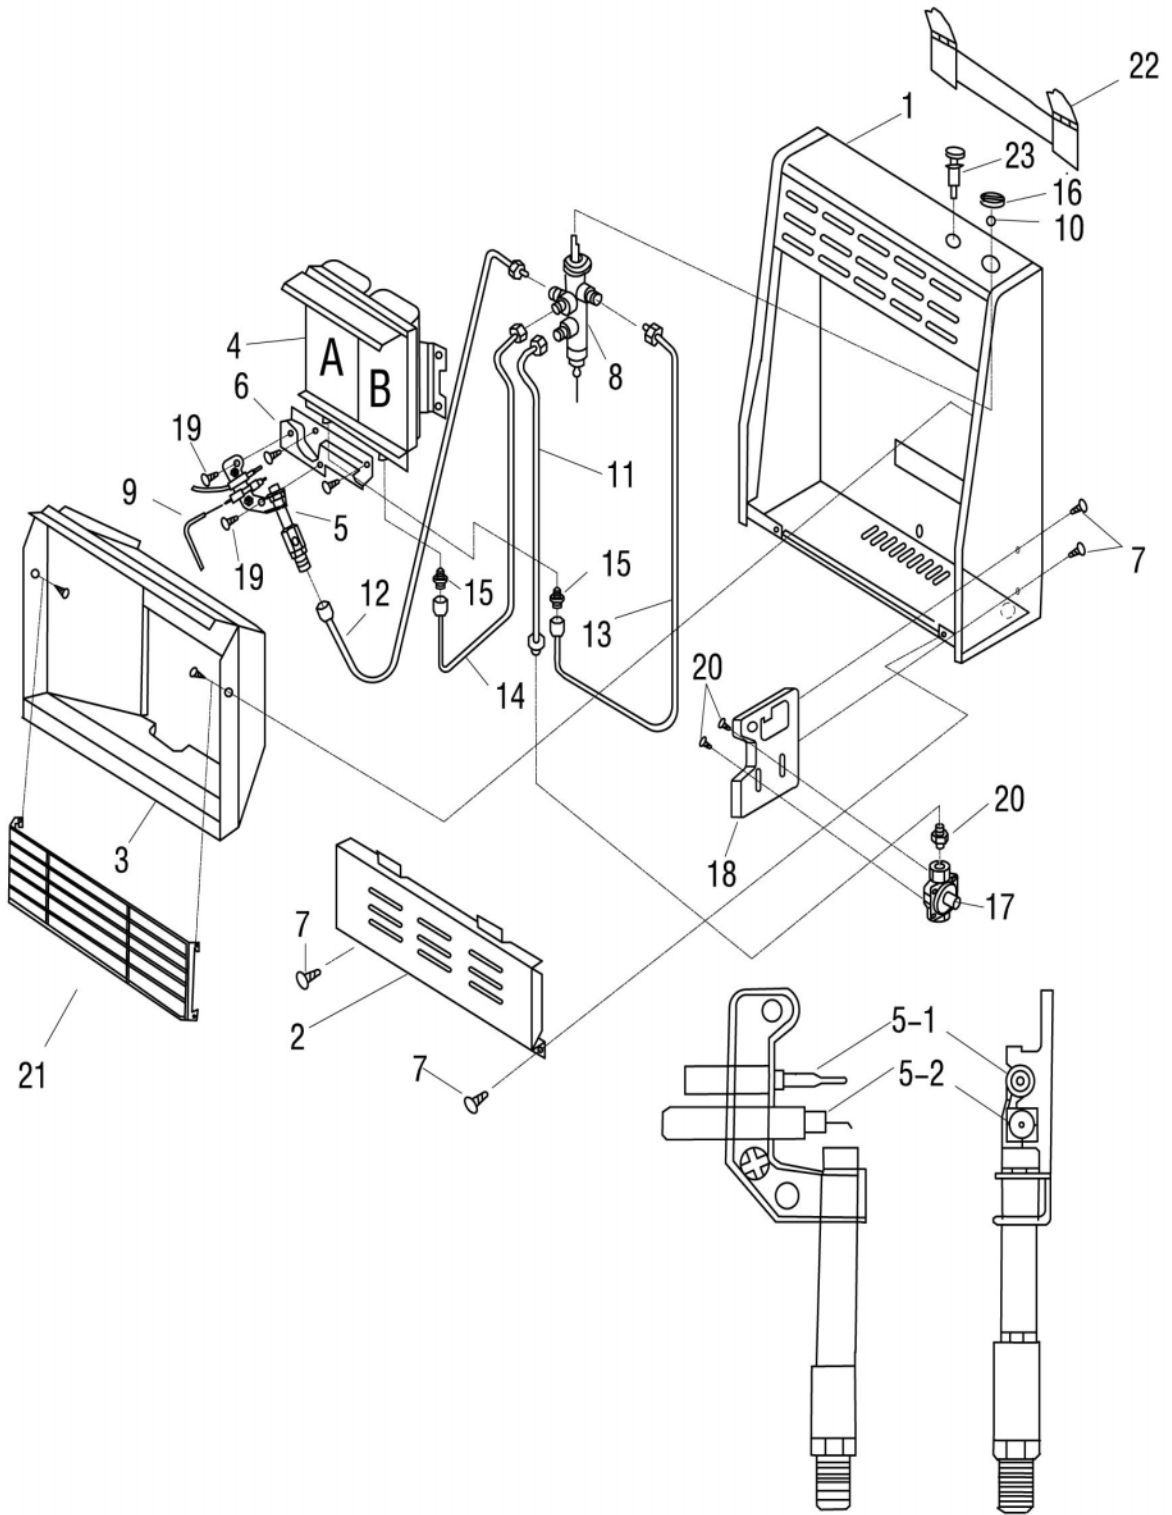

**ILLUSTRATED PARTS
BREAKDOWN
HR10MN**

ODS/Pilot Assembly

PARTS LIST

HR10MN

This list contains replaceable parts for your heater. When ordering replacement parts, follow the instructions listed under *Replacement Parts* on page 17 of this manual.

KEY NO.	PART NUMBER	DESCRIPTION	QTY
1	MB10008E	Cabinet Assembly	1
2	MB09003E	Lower Front Panel Assembly	1
3	ML006-01E	Reflector Unit	1
4	MB19005	Burner Assembly	1
5	ND1206x600x9	ODS pilot Assembly	1
5-1	ND0803-6	Thermocouple	1
5-2	ND0807-B2	Ignitor Electrode	1
6	ML026-02	ODS Mounting Bracket	1
7	ML069-02	Self Tapping Screws	10
8	NV2020-13	Control Valve	1
9	ML073-01	Ignitor line	1
10	ML029-01	Control Valve Fixed Nut	1
11	MB40033	Main Inlet Tube Assembly	1
12	MB40034	ODS Gas Line Assembly	1
13	MB40035	Burner Gas Line Assembly A	1
14	MB40036	Burner Gas Line Assembly B	1
15	ML090-03	Injector	2
16	MB16002	Control Knob Assembly	1
17	NRV81FI-6	Pressure Regulator	1
18	ML129-02	Regulator Mounting Bracket	1
19	ML079-01	Self Locking Screws	4
20	ML119-01	Pressure Tap	1
21	ML057-04	Grill Guard	1
22	ML060-02	Mounting Bracket	1
23	ML083-03	Ignitor Assembly	1
PARTS AVAILABLE NOT SHOWN			
	MB28001	Assembly Hardware	1
	ML070-01E	CSA/AGA Label	1