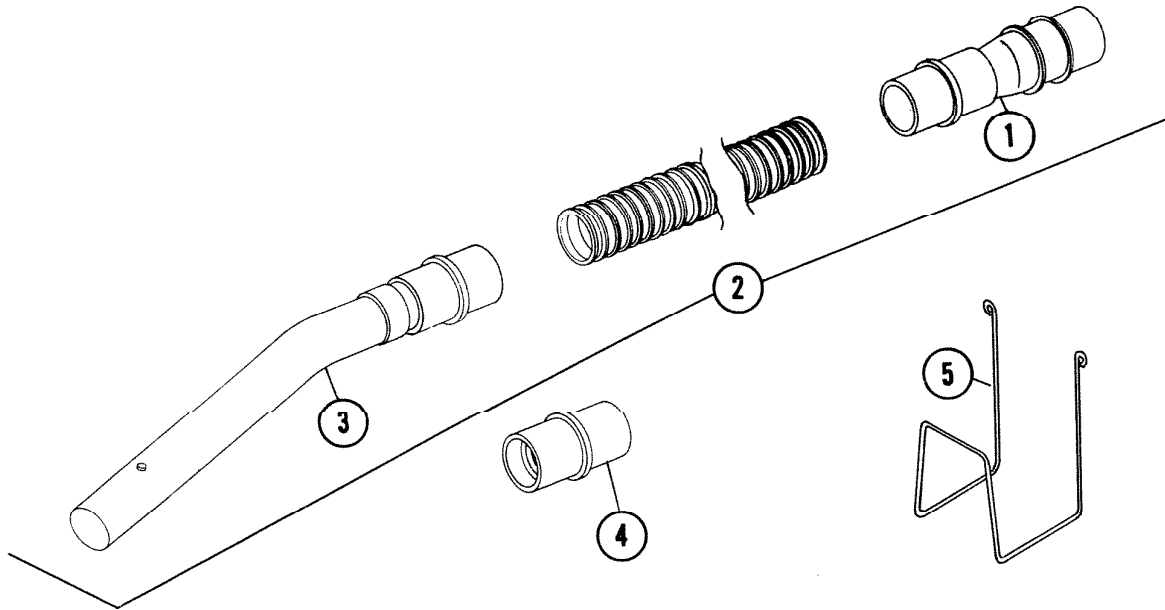

PARTS LIST

EFFECTIVE DATE	MODEL	PRODUCT GROUP
FEBRUARY 1979	371 - 372 REVISED	CENTRAL CLEANING

REF.	ORIGINAL PART NO.	* PART DESCRIPTION	MODEL USED ON	CURRENT REPLACEMENT PART NO.	
1	63398-000	HOSE END SHORT	371 - 372	63398-000	
2	63157-000	HOSE ASSY.	25'	371	77215-900
	63528-000		32'	372	77220-900
3	63397-000	HOSE END LONG	371 - 372	63397-000	
4	69929-000	HOSE COUPLING	371 - 372	69929-000	
5	63238	HOSE RACKS	371 - 372	63238-015	
--	63069	ENVELOPE ASSY. (MTG. SCREWS MAY BE PURCHASED LOCALLY) NO. 10 x 1/2" RD. HD.	371 - 372	63069-000	
		5 ft hose section - 69228 10 ft hose section - 69227			

NuTone Division

NOTE: Always order by current part number.
PL-371 - 372