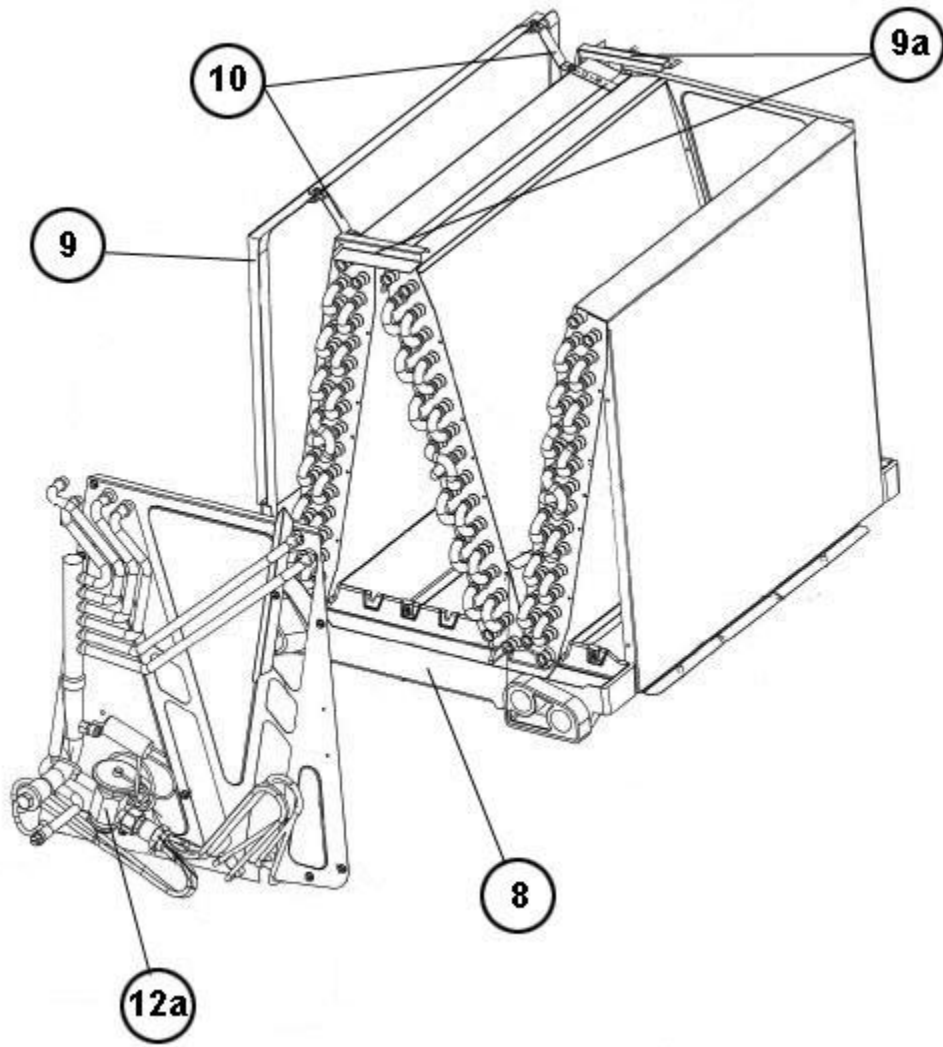

xxxxSTAMCA MTAMCA Coil Case

xxxxSTAMCA MTAMCA Coil