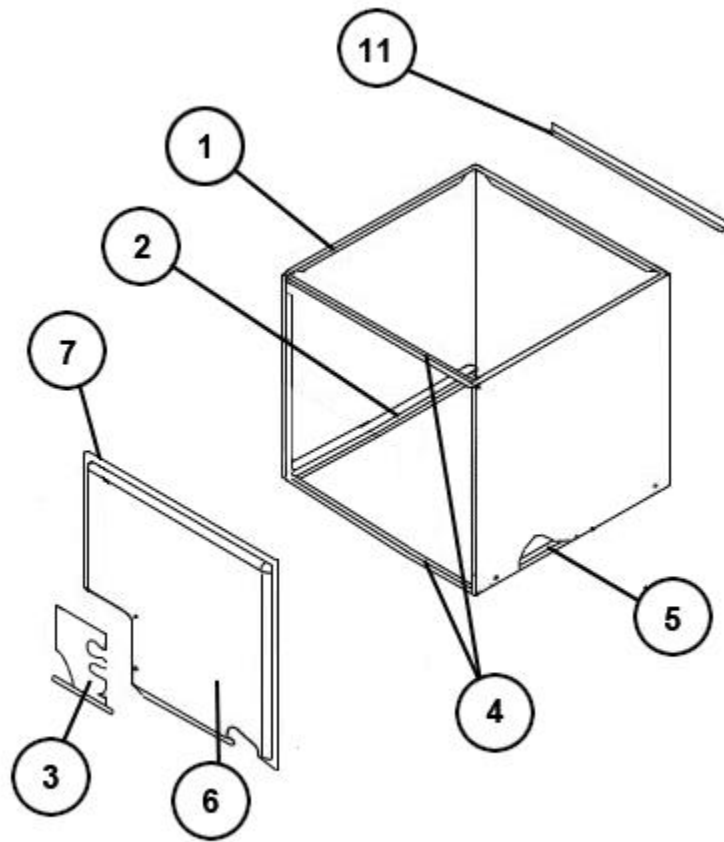

# RCF-2414STAMCA

Parts List  
24-May-2023

*This parts list is current as of the above revision date.  
See <http://www.rheempartslists.net/92-42800-RCF-2414STAMCA.pdf> for the current revision.*

No.	Notes	Part Description	Part No.
1		Cabinet - Granite/Steel Gray	AE-101126-31
1		Cabinet - Platinum	AE-101126-01
1		Cabinet - Iron Ore Gray	AE-101126-141
		Insulation - Cabinet	68-101121-05
2		Short Coil Rail	AE-101127-01
3		Access Panel - Granite/Steel Gray	AE-101132-31
3		Access Panel - Private Label Gray	AE-101132-21
3		Access Panel - Iron Ore Gray	AE-101132-71
4		Cabinet Brace (2)	AE-101134-01
5		Long Coil Rail	AE-101127-02
6		Coil Door - Granite/Steel Gray	AE-101707-31
6		Coil Door - Private Label Gray	AE-101707-21
6		Coil Door - Iron Ore Gray	AE-101707-71
		Insulation - Coil Door	68-101577-01
7		Poron Gasket	68-42246-03
		Drain Plug	68-100070-01
8	Stk	Drain Pan - Vertical	68-101130-05
9	Stk	Drain Pan - Horizontal	AE-101128-35
		Insulation - Horizontal Drain Pan	68-100528-05
9a		Rear/Front Shield (2)	AE-101136-07
10		Strap (2)	AE-100530-07
11		23-3/8 in. Duct Flange (4)	AE-101048-08
12a	Stk	TXV (before date code 2014)	61-104031-05
12a	Stk	TXV (on or after date code 2014)	61-105087-01