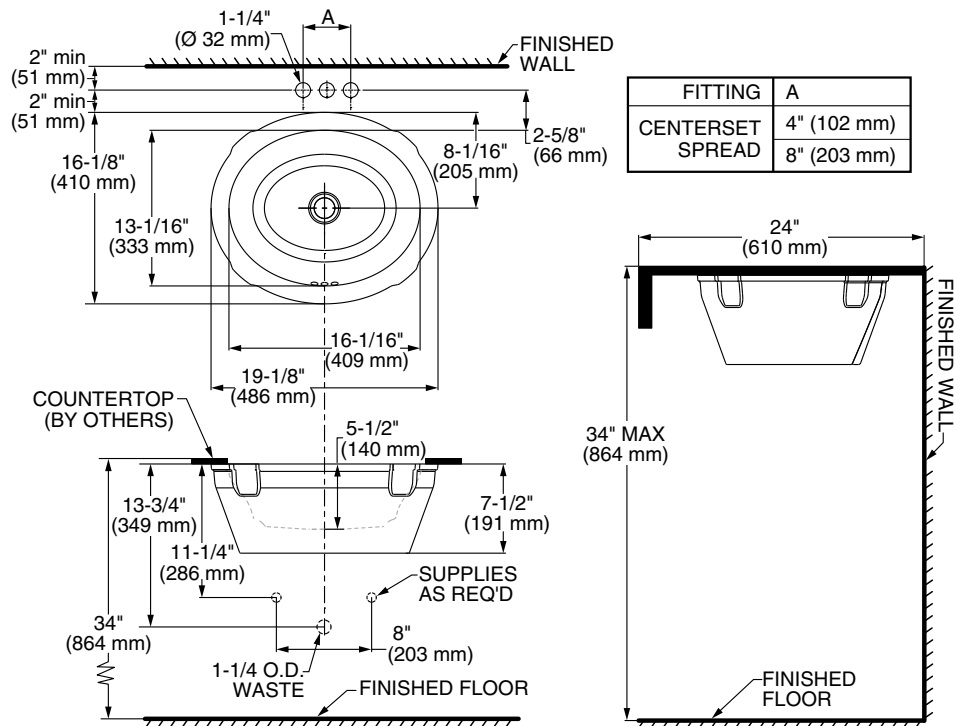

Nominal Dimensions:

19-1/8" x 16-1/8" (486 x 410mm)

Bowl Size:

17" (432mm) wide,
14" (356mm) front to back,
5-1/2" (140mm) deep

Compliance Certifications -
Meets or Exceeds the
Following Specifications:

- ASME A112.19.2M for Vitreous China Fixtures
- CAN/CSA B45 series

To Be Specified

- Color: White
- Faucet*:
- Faucet Finish:
- Supplies:
- 1-1/4" Trap:

* See faucet section for additional models available

NOTES:
* DIMENSIONS SHOWN FOR LOCATION OF SUPPLIES AND "P" TRAP ARE SUGGESTED. FOR COUNTERTOP CUTOUT AND INSTALLATION INSTRUCTIONS USE TEMPLATE SUPPLIED WITH SINK. FITTINGS NOT INCLUDED WITH FIXTURE AND MUST BE ORDERED SEPARATELY. SEALING COMPOUND SUPPLIED BY OTHERS.

IMPORTANT: Dimensions of fixtures are nominal and may vary within the range of tolerances established by ASME A112.19.2 / CSA B45.1. These measurements are subject to change or cancellation. No responsibility is assumed for use of superseded or voided pages.