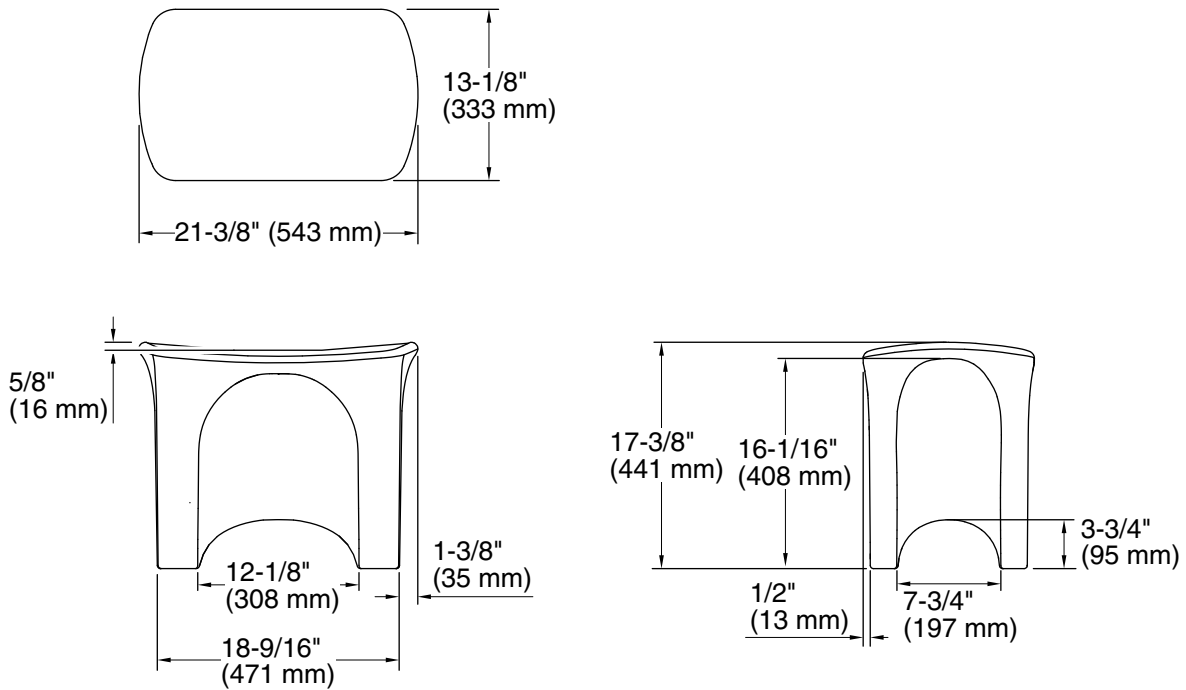

Freestanding bath seat 72186104

Features

- Integrated handles.
- Convenient height for ease and comfortable use.
- 21-7/8" x 17-3/8" x 13-1/8"
- Holds up to 300 lbs.

Recommended Products/Accessories

- 80001012 12" straight grab bar
- 80001018 18" straight grab bar

Color	Code	Description
	0	White
	96	KOHLER Biscuit

Technical Information

All product dimensions are nominal.