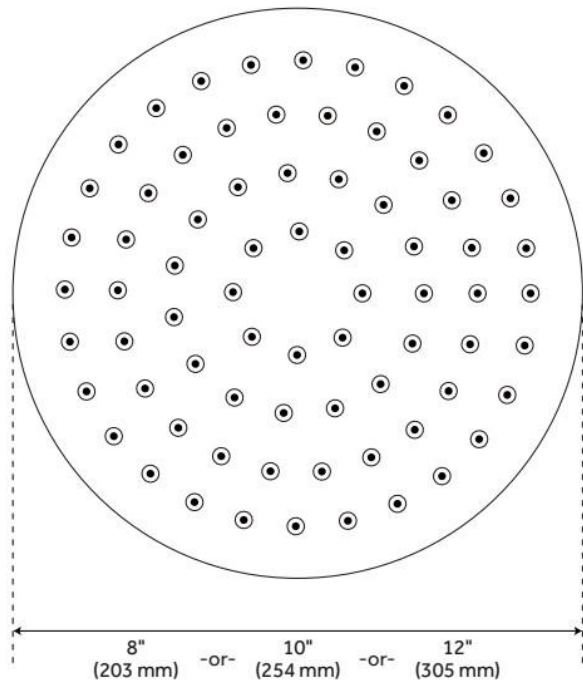

CONTEMPORARY LOW PROFILE RAINFALL SHOWER HEAD - 2.5 GPM

SKU: 948945-25

Code: SHRS825R, SHRS1225R, SHRS1025R

FEATURES

Material: Metal

Shower Head Swivel: Yes

Shower Head Spray: Rainfall

Shower Head Flow Rate: 2.5 gpm (9.5 L/min) @ 80 psi

ASME A112.18.1/CSA B125.1, Massachusetts Accepted, LISTED ID: SHRS825Rxy, SHRS1225Rxy, SHRS1025Rxy

ADDITIONAL FEATURES

- Single function shower head (full spray).
- Easy clean silicon nozzles.
- Brass ball joint.

REVISED 9/18/2024

CONTEMPORARY LOW PROFILE RAINFALL SHOWER HEAD - 2.5 GPM

SKU: 948945-25

Code: SHRS825R, SHRS1225R, SHRS1025R

REVISED 9/18/2024