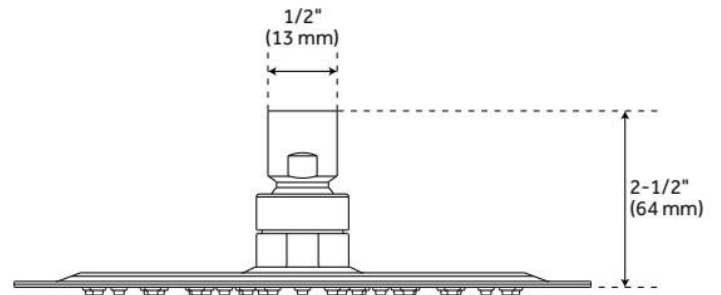

CONTEMPORARY LOW PROFILE RAINFALL SHOWER HEAD - 2.5 GPM

SKU: 948945-25

Code: SHRS825R, SHRS1225R, SHRS1025R

FEATURES

Material: Metal

Shower Head Swivel: Yes

Shower Head Spray: Rainfall

Shower Head Flow Rate: 2.5 gpm (9.5 L/min) @ 80 psi

ASME A112.18.1/CSA B125.1, Massachusetts Accepted, LISTED ID: SHRS825Rxy, SHRS1225Rxy, SHRS1025Rxy

ADDITIONAL FEATURES

- Single function shower head (full spray).
- Easy clean silicon nozzles.
- Brass ball joint.

REVISED 9/18/2024

CONTEMPORARY LOW PROFILE RAINFALL SHOWER HEAD - 2.5 GPM

SKU: 948945-25

Code: SHRS825R, SHRS1225R, SHRS1025R

REVISED 9/18/2024