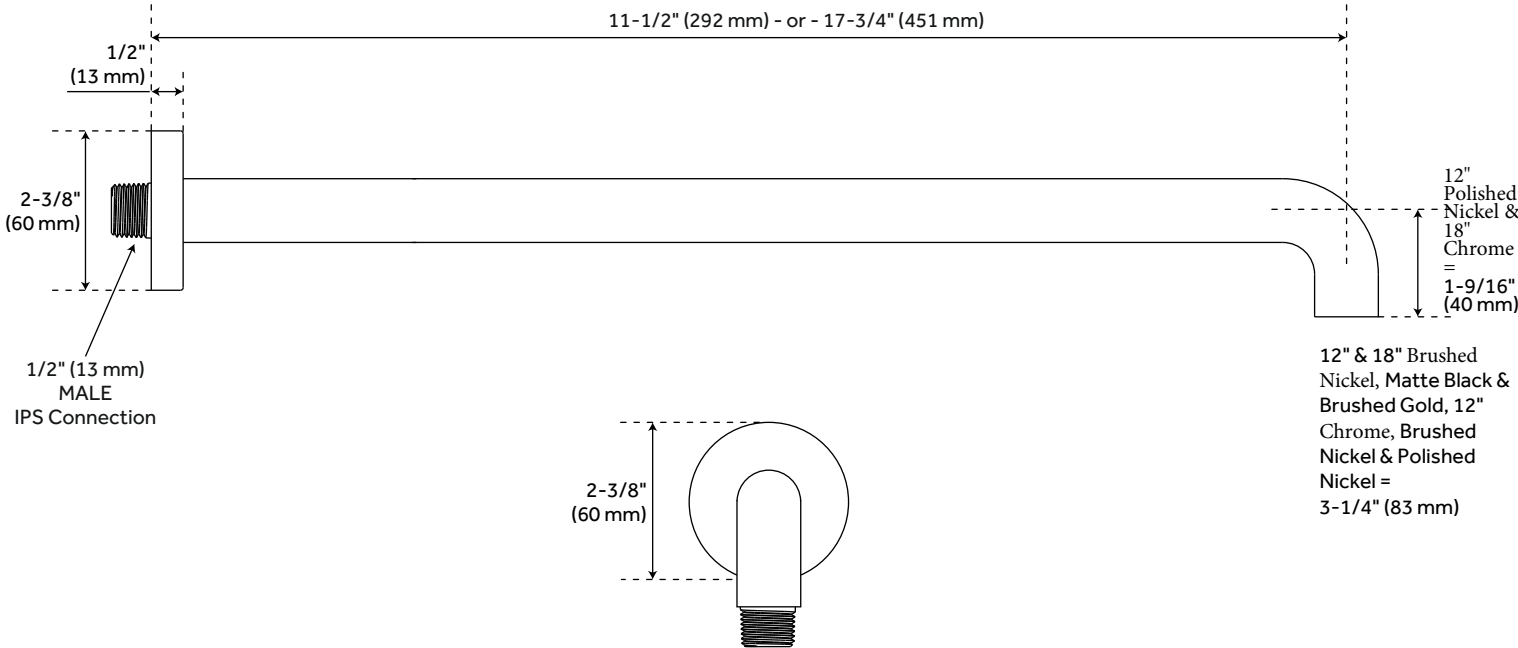

WALL-MOUNT RAINFALL SHOWER ARM

SKU: 948955

Code: SHRSA180, SHRSA120, SHRSA181, SHRSA123

FEATURES

Installation Type: Wall Mount

Features: Shower Arm Only

Design: Modern

Material: Brass

Assembly Required: No

Shape: Round

Installation Type: Wall Mount

NPT Connection: 1/2"

Shower Head Installation Type: Wall Mount

Shower Arm Included: Yes

REVISED 12/4/2023

WALL-MOUNT RAINFALL SHOWER ARM

SKU: 948955

Code: SHRSA180, SHRSA120, SHRSA181, SHRSA123

ADDITIONAL FEATURES

- All dimensions are ($\pm 1/2''$).
- Solid brass construction.
- Escutcheon included.

REVISED 12/4/2023

WALL-MOUNT RAINFALL SHOWER ARM

All dimensions and specifications are nominal and may vary. Use actual products for accuracy in critical situations.