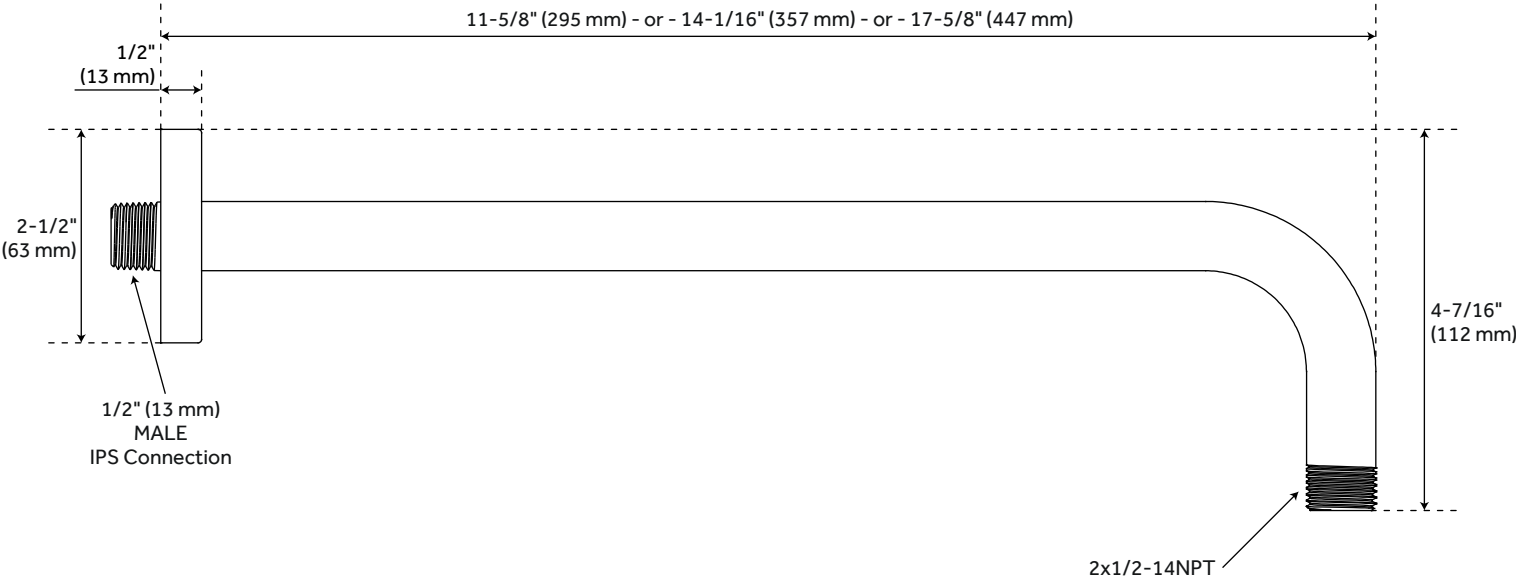

WALL-MOUNT RAINFALL SHOWER ARM

All dimensions and specifications are nominal and may vary. Use actual products for accuracy in critical situations.