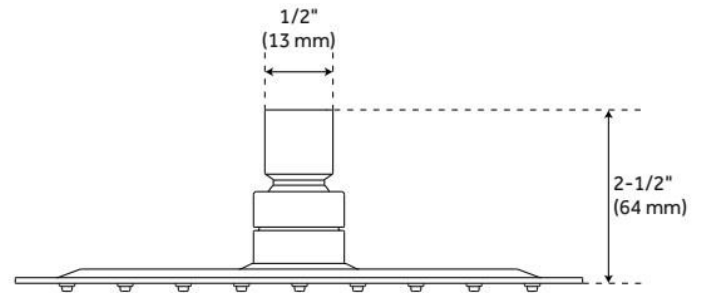

MODERN SQUARE RAINFALL SHOWER HEAD WITH ROUNDED CORNERS - 2.5 GPM

SKU: 948947-25

Code: SHRS1225S, SHRS1025S, SHRS825S

FEATURES

Material: Metal

Shower Head Swivel: Yes

Shower Head Spray: Rainfall

Shower Head Flow Rate: 2.5 gpm (9.5 L/min) @ 80 psi

ASME A112.18.1/CSA B125.1, Massachusetts Accepted, LISTED ID: SHRS1225Sxy, SHRS1025Sxy, SHRS825Sxy

ADDITIONAL FEATURES

- Single function shower head (full spray).
- Easy clean silicon nozzles.
- Brass ball joint.

REVISED 9/18/2024

MODERN SQUARE RAINFALL SHOWER HEAD WITH ROUNDED CORNERS - 2.5 GPM

SKU: 948947-25

Code: SHRS1225S, SHRS1025S, SHRS825S

REVISED 9/18/2024