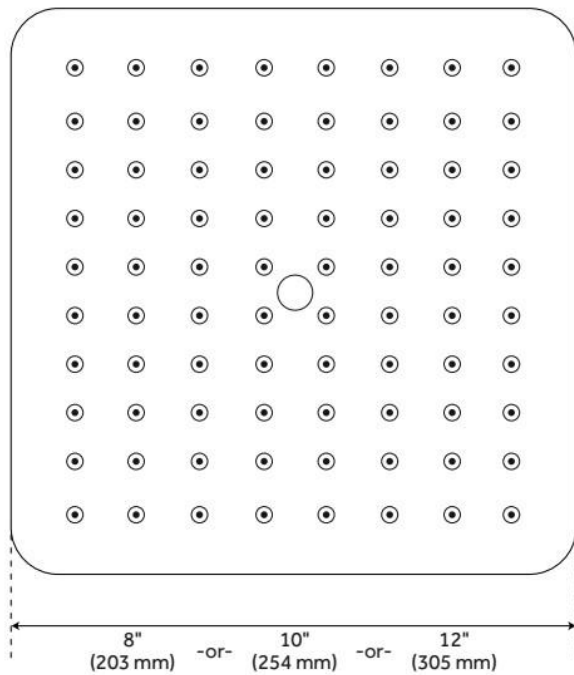

MODERN SQUARE RAINFALL SHOWER HEAD WITH ROUNDED CORNERS - 2.5 GPM

SKU: 948947-25

Code: SHRS1225S, SHRS1025S, SHRS825S

FEATURES

Material: Metal

Shower Head Swivel: Yes

Shower Head Spray: Rainfall

Shower Head Flow Rate: 2.5 gpm (9.5 L/min) @ 80 psi

ASME A112.18.1/CSA B125.1, Massachusetts Accepted, LISTED ID: SHRS1225Sxy, SHRS1025Sxy, SHRS825Sxy

ADDITIONAL FEATURES

- Single function shower head (full spray).
- Easy clean silicon nozzles.
- Brass ball joint.

REVISED 9/18/2024

MODERN SQUARE RAINFALL SHOWER HEAD WITH ROUNDED CORNERS - 2.5 GPM

SKU: 948947-25

Code: SHRS1225S, SHRS1025S, SHRS825S

REVISED 9/18/2024