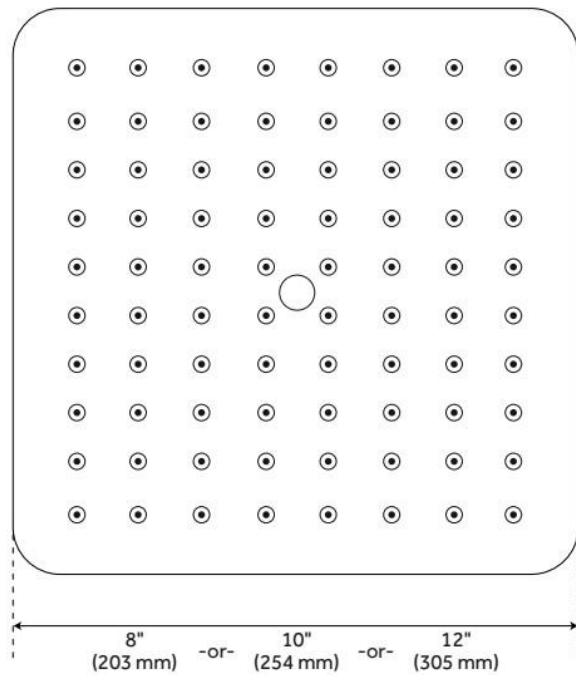

MODERN SQUARE RAINFALL SHOWER HEAD WITH ROUNDED CORNERS - 2.5 GPM

SKU: 948947-25

Code: SHRS1225S, SHRS1025S, SHRS825S

FEATURES

Material: Stainless Steel

Shower Head Swivel: Yes

Flow Rate: 2.5 gpm (9.5 L/min) @ 80 psi

ASME A112.18.1/CSA B125.1, Massachusetts Accepted, LISTED ID: SHRS1225Sxy, SHRS1025Sxy, SHRS825Sxy

ADDITIONAL FEATURES

- Single function shower head (full spray).
- Easy clean silicon nozzles.
- Brass ball joint.

REVISED 5/24/2024

MODERN SQUARE RAINFALL SHOWER HEAD WITH ROUNDED CORNERS - 2.5 GPM

SKU: 948947-25

Code: SHRS1225S, SHRS1025S, SHRS825S

REVISED 5/24/2024