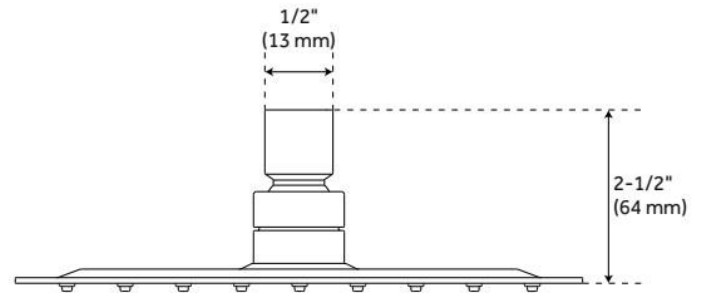

MODERN SQUARE RAINFALL SHOWER HEAD WITH ROUNDED CORNERS - 2.5 GPM

SKU: 948947-25

Code: SHRS1225S, SHRS1025S, SHRS825S

FEATURES

Material: Stainless Steel

Shower Head Swivel: Yes

Flow Rate: 2.5 gpm (9.5 L/min) @ 80 psi

ASME A112.18.1/CSA B125.1, Massachusetts Accepted, LISTED ID: SHRS1225Sxy, SHRS1025Sxy, SHRS825Sxy

ADDITIONAL FEATURES

- Single function shower head (full spray).
- Easy clean silicon nozzles.
- Brass ball joint.

REVISED 5/24/2024

MODERN SQUARE RAINFALL SHOWER HEAD WITH ROUNDED CORNERS - 2.5 GPM

SKU: 948947-25

Code: SHRS1225S, SHRS1025S, SHRS825S

REVISED 5/24/2024