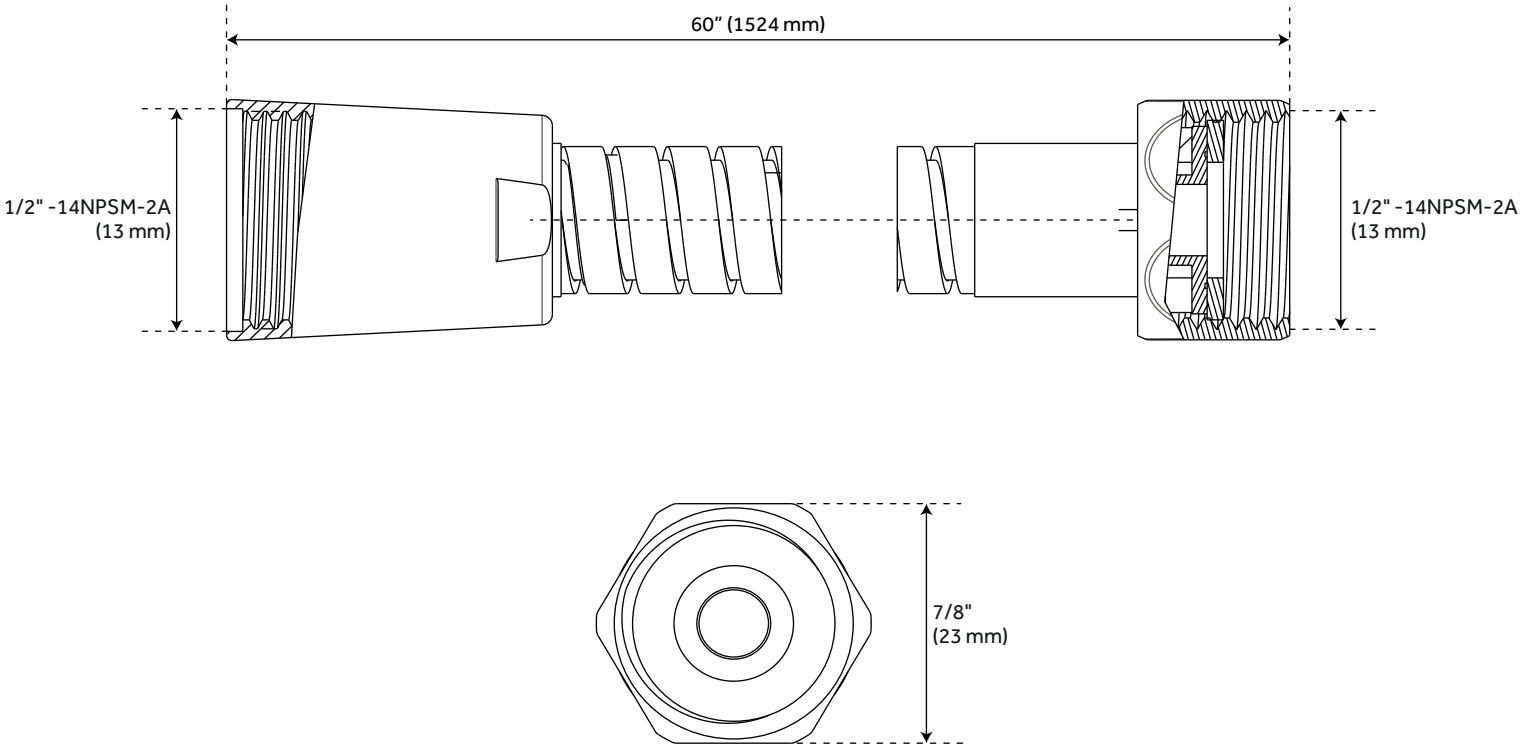

60" STRETCHABLE METAL HAND SHOWER HOSE

SKU: 948938

Code: SHH1010, SH484205, SH485500

FEATURES

Length: 60"

NPT Connection: 1/2"

Hand Shower Hose Length: 60"

ASME A112.18.1/CSA B125.1

REVISED 1/23/2024

60" STRETCHABLE METAL HAND SHOWER HOSE

SKU: 948938

Code: SHH1010, SH484205, SH485500

ADDITIONAL FEATURES

- 60" - 72" stretchable metal shower hose.
- Double spiral construction.
- Metal conical nut.

REVISED 1/23/2024

60" STRETCHABLE METAL HAND SHOWER HOSE

All dimensions and specifications are nominal and may vary. Use actual products for accuracy in critical situations.