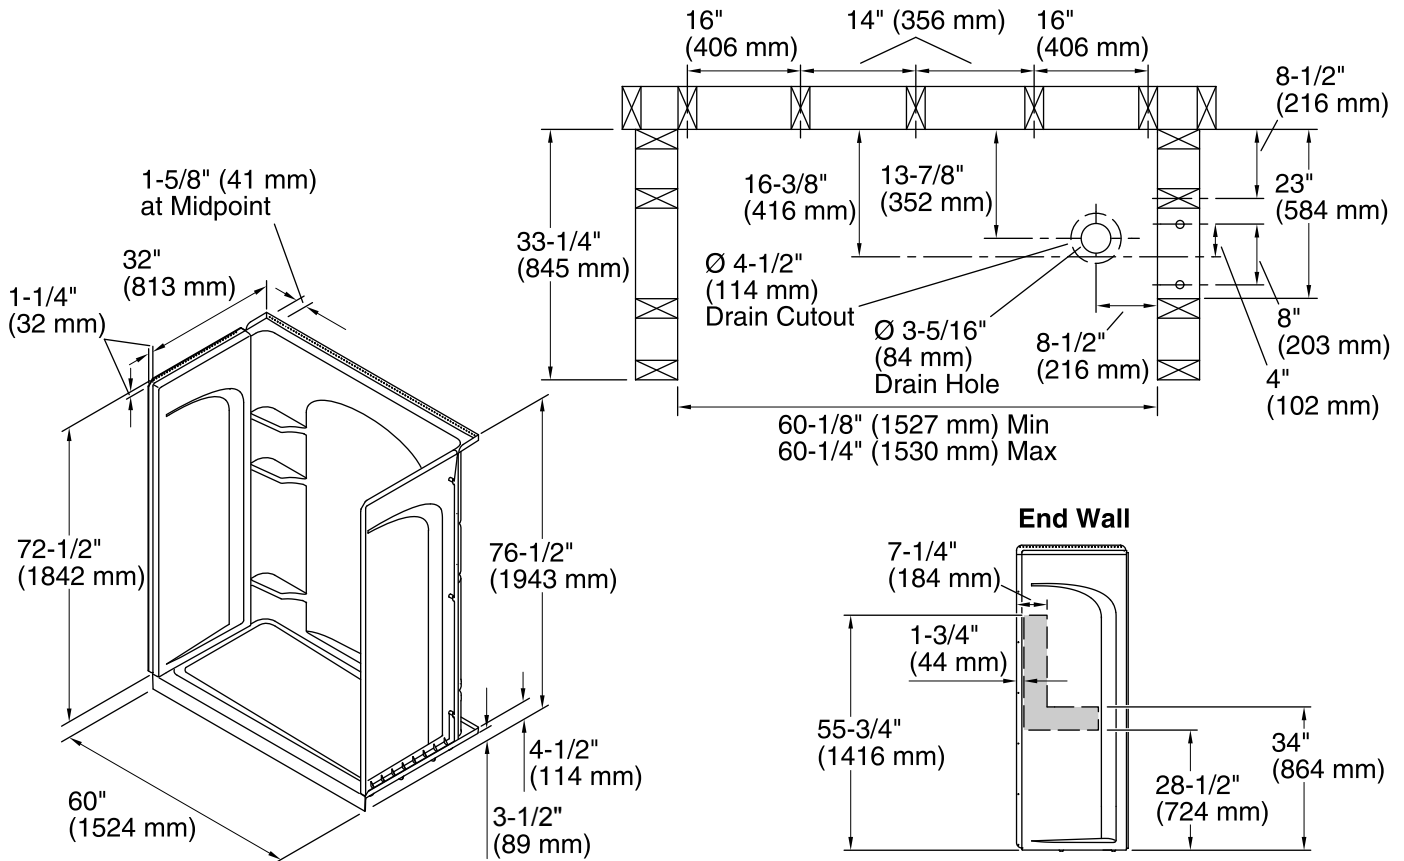

Ensemble™

60" x 32" ED Shower w/ Backer Boards
72180126

Features

- Modular design allows it to be moved around corners and through doorways with ease.
- Durable high gloss finish.
- Convenient shelves provide generous storage space.
- Shaving ledge/foot rest for added comfort.
- Curve wall design for a smooth look and feel.
- Wall surround includes backer boards for future grab bar installation.

Components

Product includes:

- 72181120 60" x 32" End Drain Shower Base
- 72232106 60" x 72-1/2" Back Wall with Backer Boards
- 72185106 32" Shower End Wall Set w/ Backer Board

Codes/Standards

CSA B45.5/IAPMO Z124
ASTM E162
ASTM E662
Greenguard UL 2818 - Gold
HUD, UM Bulletin 73

Technical Information

All product dimensions are nominal.

- Installation: 3-Wall Alcove
- Drain location: Right
- Weight: 125.4 lbs (56.9 kg)
- Door height required: 70-1/2" (1791 mm)
- Door width required: 56-5/8" (1438 mm)