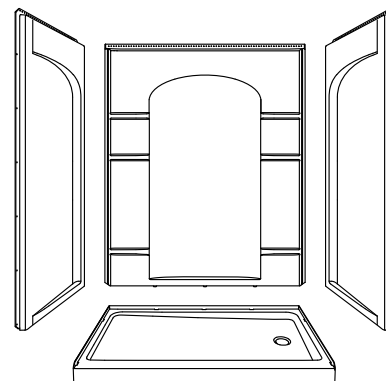

Ensemble™

60" x 32" ED Shower w/ Backer Boards
72180126

Features

- Modular design allows it to be moved around corners and through doorways with ease.
- Durable high gloss finish.
- Convenient shelves provide generous storage space.
- Shaving ledge/foot rest for added comfort.
- Curve wall design for a smooth look and feel.
- Wall surround includes backer boards for future grab bar installation.

Material

- Compression molded from our exclusive Vikrell material.

Installation

- Tongue-and-groove four piece modular design allows for easy snap together installation.
- Dry-Block seal and channeled water containment system create watertight seams.

Components

Product includes:

- 72181120 60" x 32" End Drain Shower Base
- 72232106 60" x 72-1/2" Back Wall with Backer Boards
- 72185106 32" Shower End Wall Set w/ Backer Board

Codes/Standards

CSA B45.5/IAPMO Z124
ASTM E162
ASTM E662
Greenguard UL 2818 - Gold
HUD, UM Bulletin 73

Technical Information

All product dimensions are nominal.

- Installation: 3-Wall Alcove
- Drain location: Right
- Weight: 125.4 lbs (56.9 kg)
- Door height required: 70-1/2" (1791 mm)
- Door width required: 56-5/8" (1438 mm)