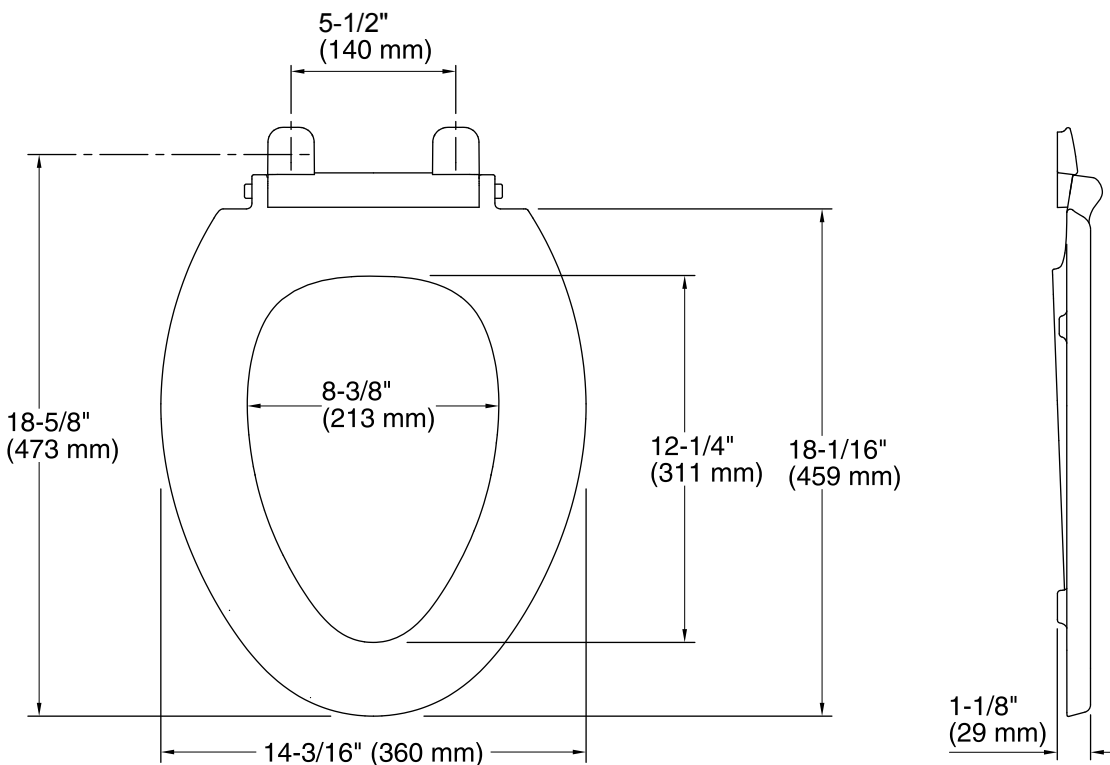

### Technical Information

All product dimensions are nominal.

Seat shape type: Elongated

Seat front type: Closed-front

Seat-mounting holes: 5-1/2" (140 mm)