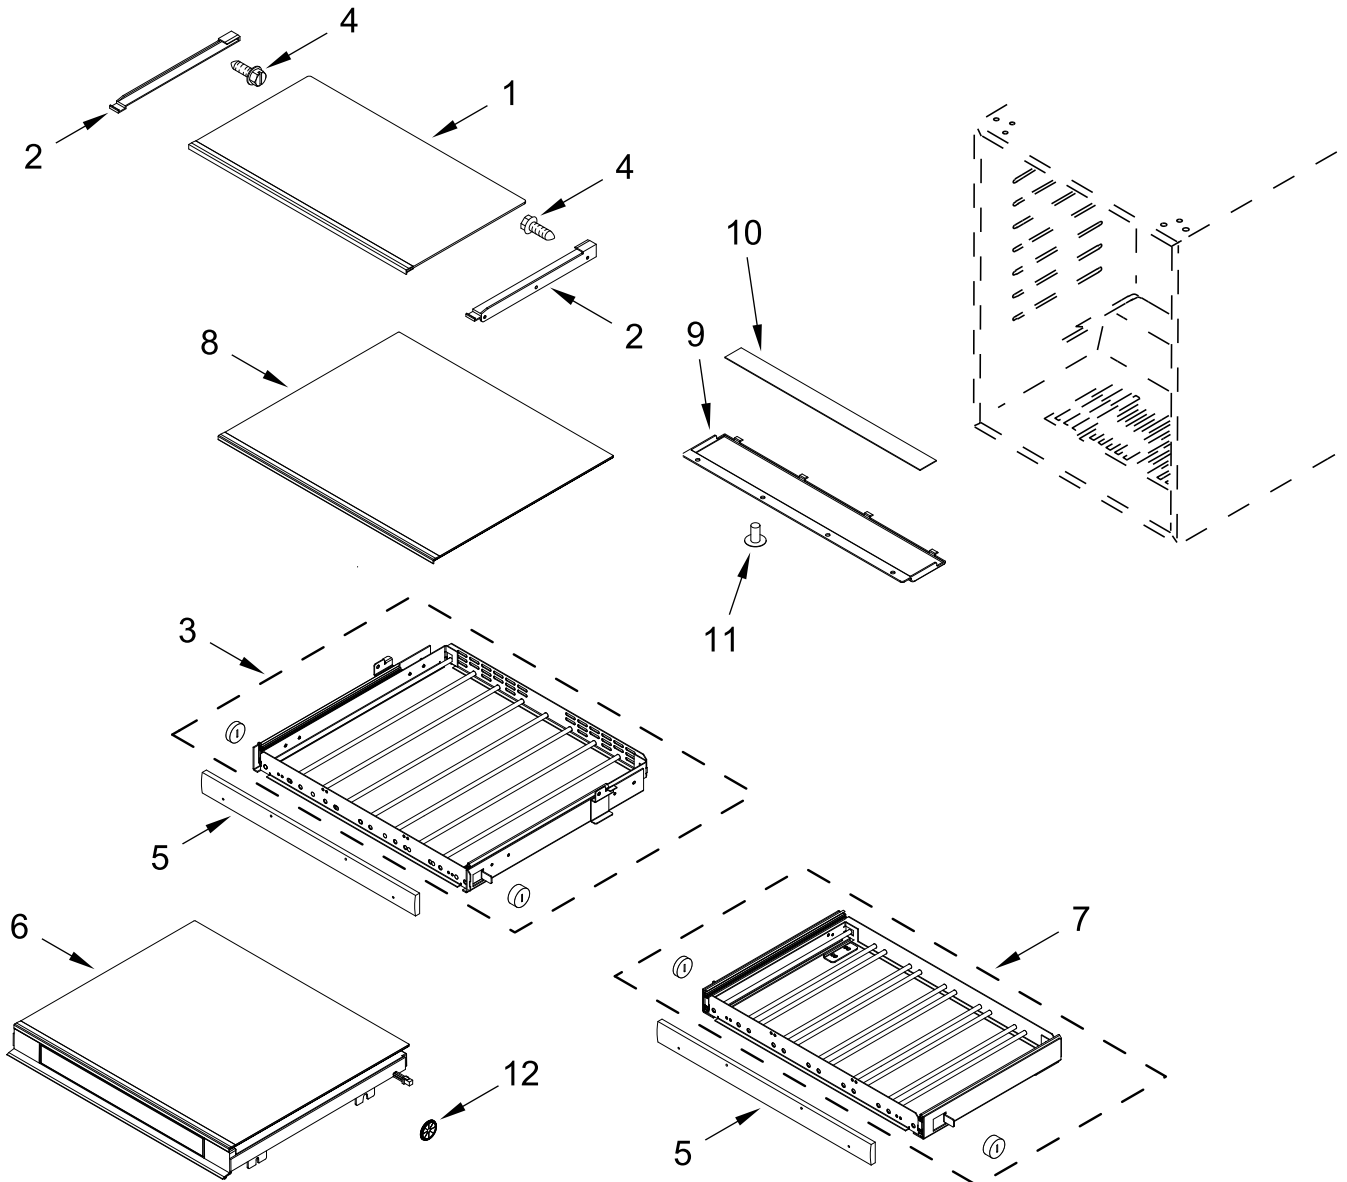

CABINET PARTS

<u>Illus. No.</u>	<u>Part No.</u>	<u>Description</u>
1		Literature Parts
	W10741573	Use & Care Guide
	W10803972	Energy Guide
2		Cabinet (Not A Service Part)
3	W10204942	Motor & Fan
4	W10205061	Screw
5	W10292475	Thermal Fuse Assembly
6	4344747	Shield, Heat
7	W10780351	Grille
8	W10772863	Cover, Bottom
9	4344763	Leg, Leveling
10	W10778959	Auxiliary Plate
11	W10772866	Main PCB Box
12	W10797389	Frame (Right Hand)
	W10797388	Frame (Left Hand)
13	4344771	Bracket, Grille

<u>Illus. No.</u>	<u>Part No.</u>	<u>Description</u>
14	W10802010	Cover, Fan
15	W10780364	Harness, Fan Cover
16	W10775535	Sensor Case
17	W10772916	Temperature Sensor
18	4344826	Screw
19	W10780355	Bolt
20	W10772865	Mount, Kick Plate
21	4344825	Screw
22	4344823	Seal, Brace
23	4344821	Support (Right Hand)
	4344820	Support (Left Hand)
24	W10270517	Clamp, Cord
25	W10772870	Harness Extension
26	W10319184	Screw
27	W10204948	Sensor Case Seal
28	W10774183	Screw

<u>Illus. No.</u>	<u>Part No.</u>	<u>Description</u>
29	W10802014	Plate Cover
30	W10802011	Insulation, Fan Cover
31	W10780357	Spacer, Frame Front
32	W10780356	Frame Front, Bottom
33	W10780349	Screw
34	W10788689	Cover
35	W10721454	Door Switch
36	W10780353	Block Air Circulation
37	W10797391	Lid, Proximity Sensor
38	W10780359	Proximity Sensor
39	W10772869	Cover, Main PCB
40	W10780358	Speaker
41	W10780352	Main PCB
42	W10772858	Defrost Sensor
43	W10788699	Bracket, PCB

SHELF PARTS