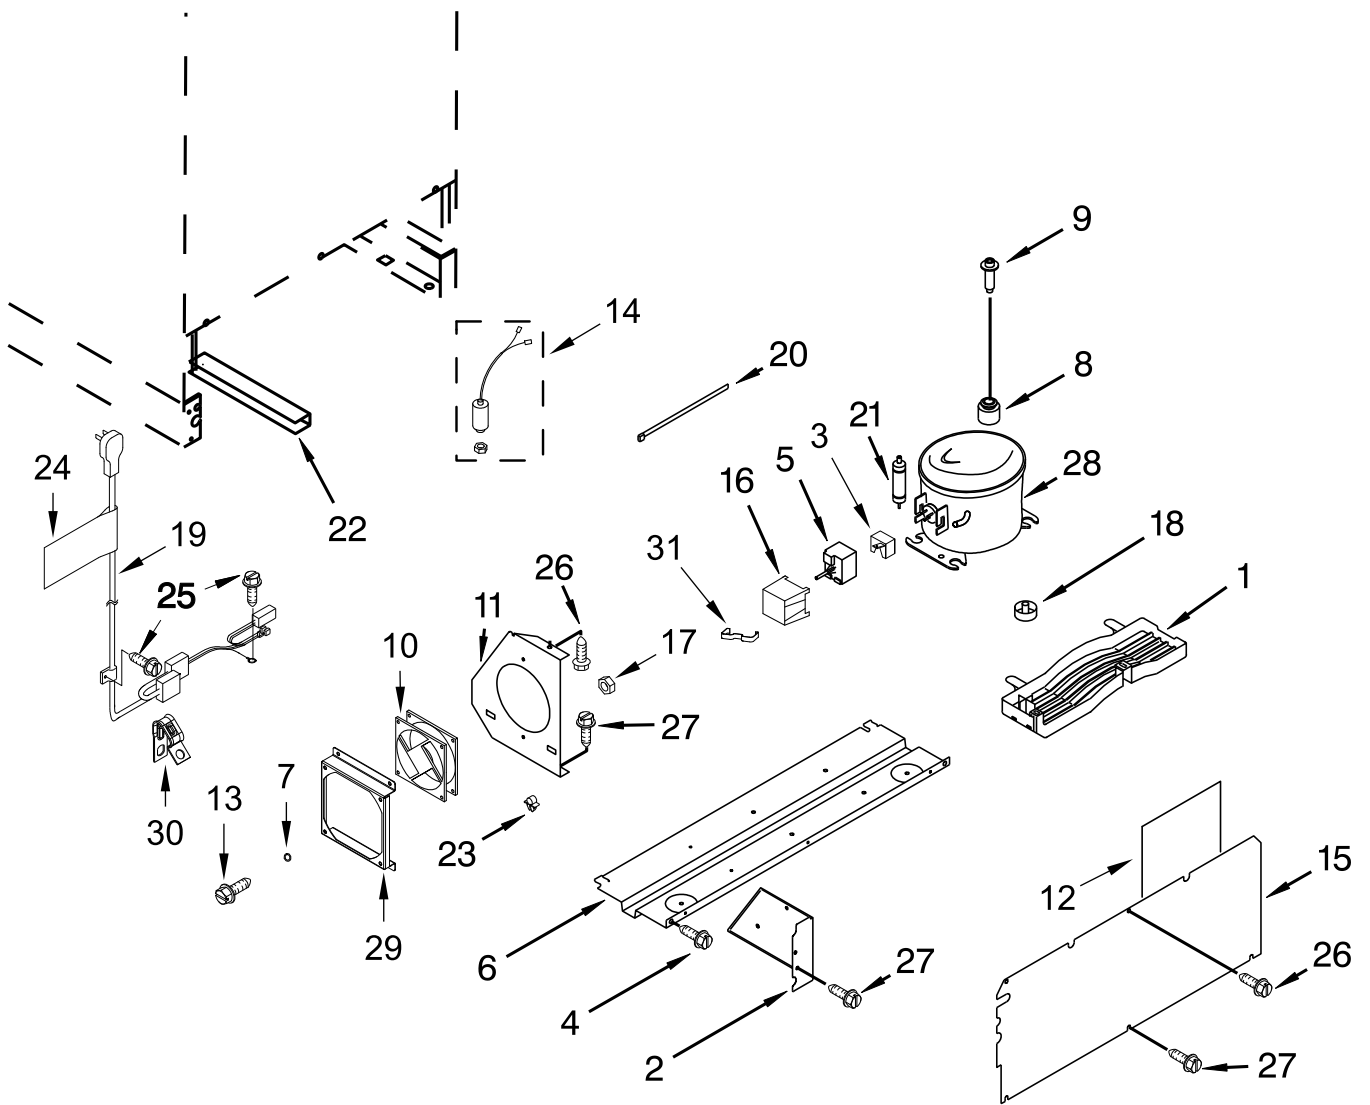

UNIT PARTS

UNIT PARTS

<u>Illus.</u> <u>No.</u>	<u>Part No.</u>	<u>Description</u>	<u>Illus.</u> <u>No.</u>	<u>Part No.</u>	<u>Description</u>	<u>Illus.</u> <u>No.</u>	<u>Part No.</u>	<u>Description</u>
1	W10772879	Drain Tray	12	W10778963	Insulation, Rear Cover	24	4344913	Warning Label
2	4344773	Bracket, Defrost Timer	13	W10772886	Screw	25	4344826	Screw
3	W10780361	Overload Relay	14	W10772895	Running Capacitor	26	4344825	Screw
4	4344797	Screw	15	W10796445	Cover, Rear	27	4344832	Screw
5	W10287848	PTC Thermister	16	W10772885	Cover, Relay	28	W10780362	Compressor
6	W10772877	Cabinet Base Plate	17	W10270493	Nut	29	W10772889	Fan Cover, Condenser
7	W10204688	Fan Bushing	18	W10163276	Trap, Drain	30	W10281591	Clamp, Cord
8	4344779	Grommet, Compressor	19	W10204676	Cord, Power	31	W10778971	Clip, Relay Cover
9	W10772873	Bolt	20	4344829	Tie, Cable			REFRIGERANT
10	W10772882	Condenser DC Motor	21	W10163273	Drier			CHARGE
11	W10204674	Air Baffle	22	4344907	Trim, Edge			4.25 oz (R-134A)
			23	W10238022	Clip, Bushing