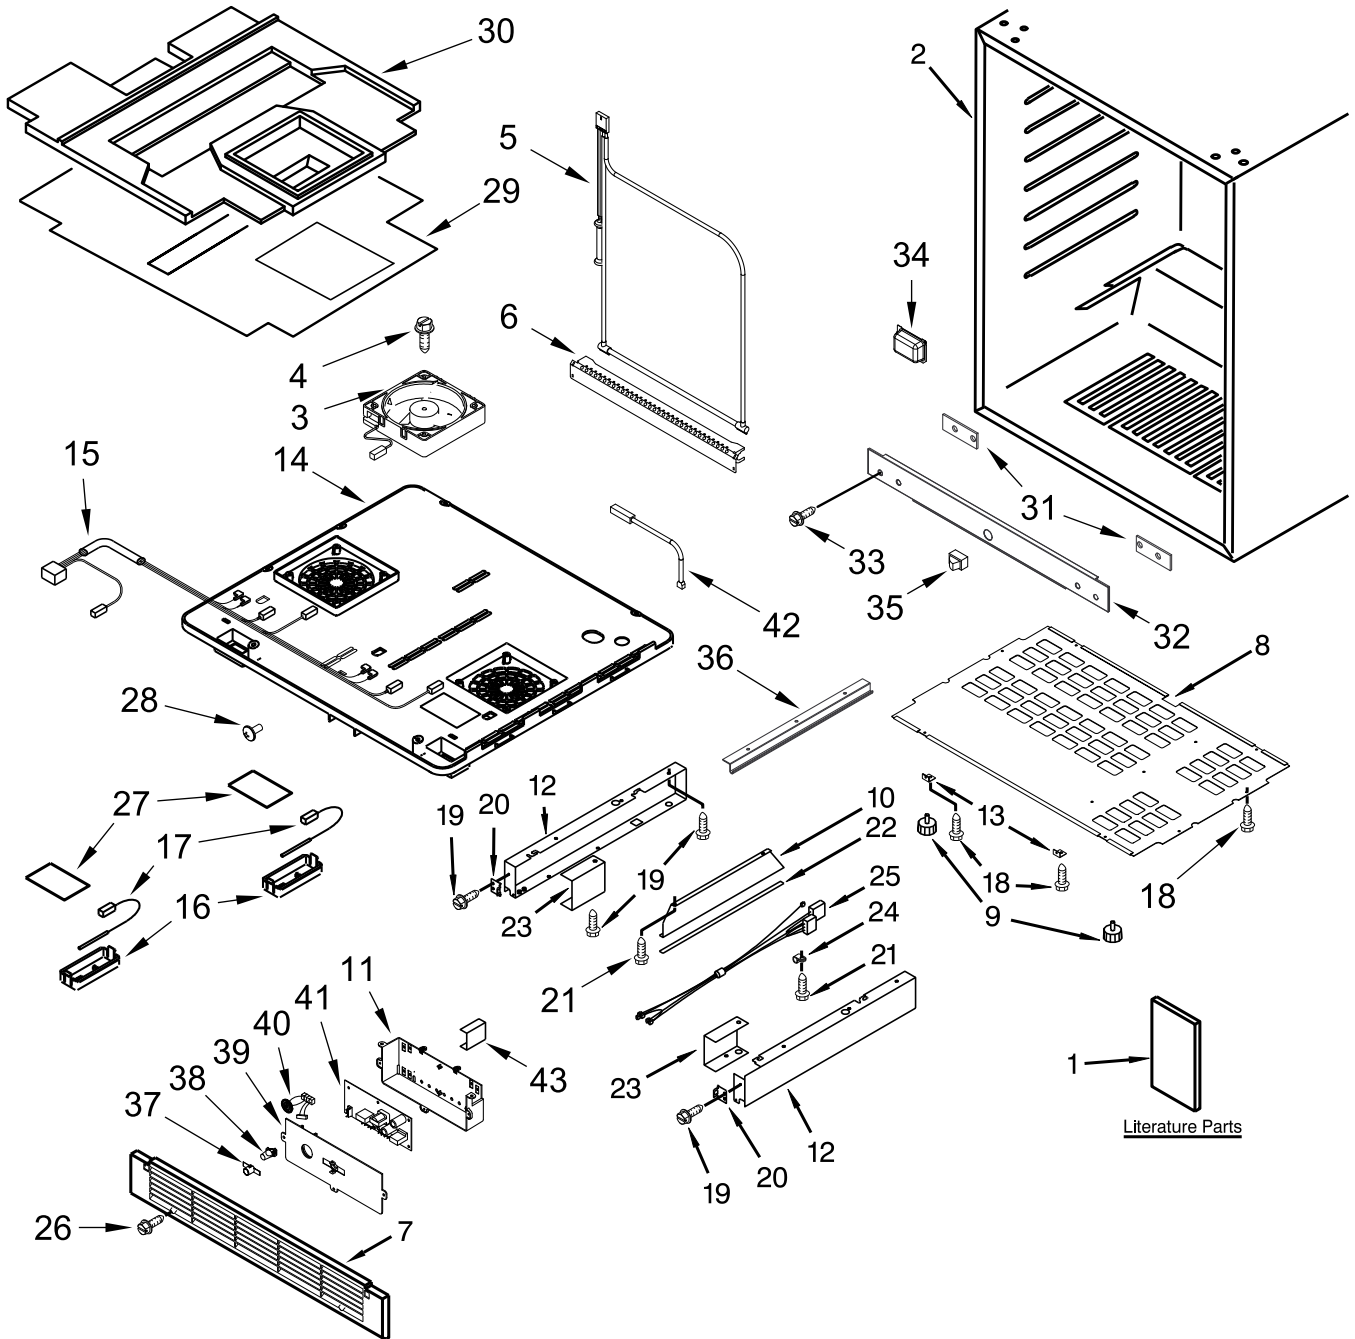

KitchenAid®

24" Under Counter Beverage Center

MODELS:

KUBR204EPA00 (Panel Ready, Right Hand)
KUBL204EPA00 (Panel Ready, Left Hand)

CABINET PARTS

CABINET PARTS

<u>Illus. No.</u>	<u>Part No.</u>	<u>Description</u>
1		Literature Parts
	W10741573	Use & Care Guide
	W10803972	Energy Guide
2		Cabinet (Not A Service Part)
3	W10204942	Motor & Fan
4	W10205061	Screw
5	W10292475	Thermal Fuse Assembly
6	4344747	Shield, Heat
7	W10780351	Grille
8	W10772863	Cover, Bottom
9	4344763	Leg, Leveling
10	W10778959	Auxiliary Plate
11	W10772866	Main PCB Box
12	W10797389	Frame (Right Hand)
	W10797388	Frame (Left Hand)
13	4344771	Bracket, Grille

<u>Illus. No.</u>	<u>Part No.</u>	<u>Description</u>
14	W10802010	Cover, Fan
15	W10780364	Harness, Fan Cover
16	W10775535	Sensor Case
17	W10772916	Temperature Sensor
18	4344826	Screw
19	W10780355	Bolt
20	W10772865	Mount, Kick Plate
21	4344825	Screw
22	4344823	Seal, Brace
23	4344821	Support (Right Hand)
	4344820	Support (Left Hand)
24	W10270517	Clamp, Cord
25	W10772870	Harness Extension
26	W10319184	Screw
27	W10204948	Sensor Case Seal
28	W10774183	Screw

<u>Illus. No.</u>	<u>Part No.</u>	<u>Description</u>
29	W10802014	Plate Cover
30	W10802011	Insulation, Fan Cover
31	W10780357	Spacer, Frame Front
32	W10780356	Frame Front, Bottom
33	W10780349	Screw
34	W10788689	Cover
35	W10721454	Door Switch
36	W10780353	Block Air Circulation
37	W10797391	Lid, Proximity Sensor
38	W10780359	Proximity Sensor
39	W10772869	Cover, Main PCB
40	W10780358	Speaker
41	W10780352	Main PCB
42	W10772858	Defrost Sensor
43	W10788699	Bracket, PCB