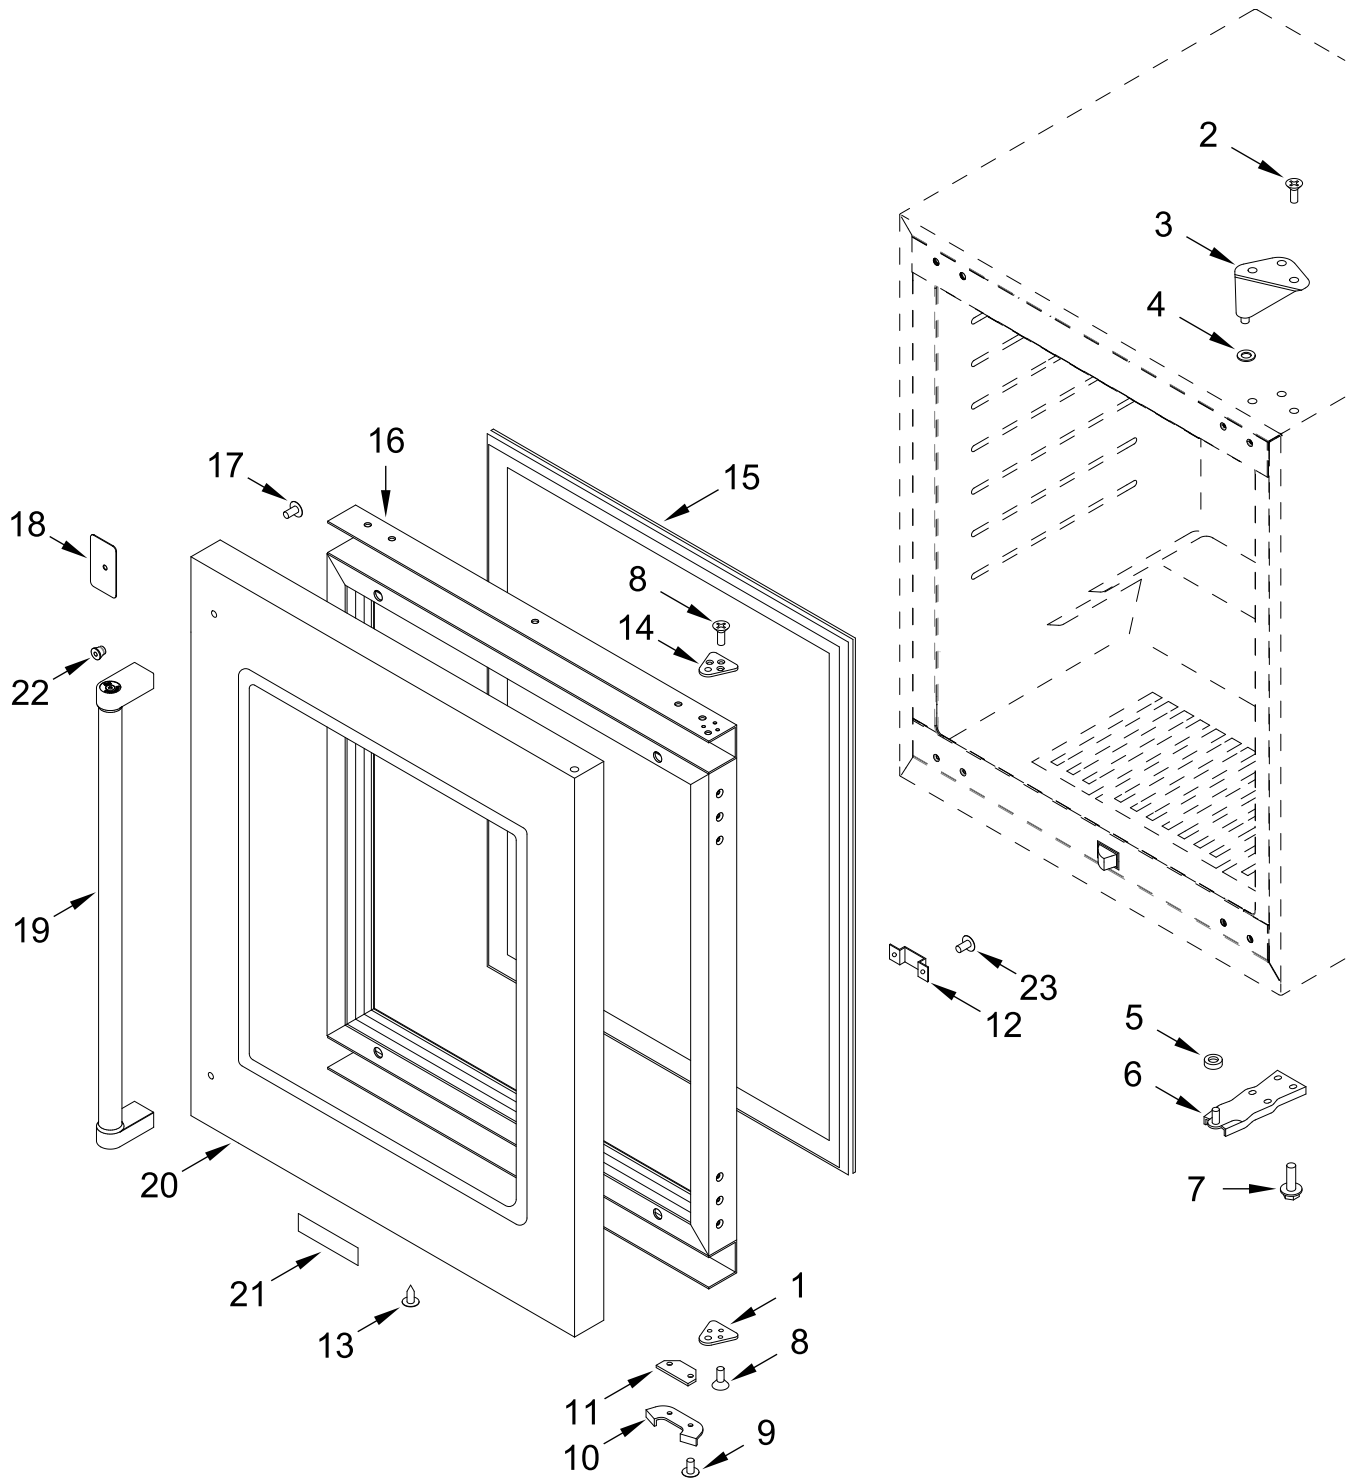

DOOR PARTS

DOOR PARTS

<u>Illus.</u> <u>No.</u>	<u>Part No.</u>	<u>Description</u>
1	4344798	Spacer, Bottom Hinge
2	4344796	Screw
3	4344754	Hinge, Top
4	4344760	Washer
5	W10162992	Washer
6	4344753	Bottom Hinge (Right Hinge)
	4344787	Bottom Hinge (Left Hinge)
7	W10780355	Bolt
8	W10797377	Screw
9	4344801	Screw

<u>Illus.</u> <u>No.</u>	<u>Part No.</u>	<u>Description</u>
10	4344802	Door Stop
11	4344803	Spacer, Door
12	W10622808	Switch Plate
13	W10204865	Screw
14	4344804	Spacer, Top Hinge
15	W10797384	Gasket
16	W10803977	Door Assembly (Right Hinge)
	W10803978	Door Assembly (Left Hinge)
17	W10204866	Screw, Handle
18	W10622815	Plate, Door Handle

<u>Illus.</u> <u>No.</u>	<u>Part No.</u>	<u>Description</u>
19	W10797382	Handle
20	W10803980	Stainless Wrap (Right Hinge)
	W10797360	Stainless Wrap (Left Hinge)
21	W10772910	Nameplate
22	W10772902	Stud, Mounting
23	W10780344	Screw
		FOLLOWING PARTS NOT ILLUSTRATED
	W10800048	Overlay Installation Parts