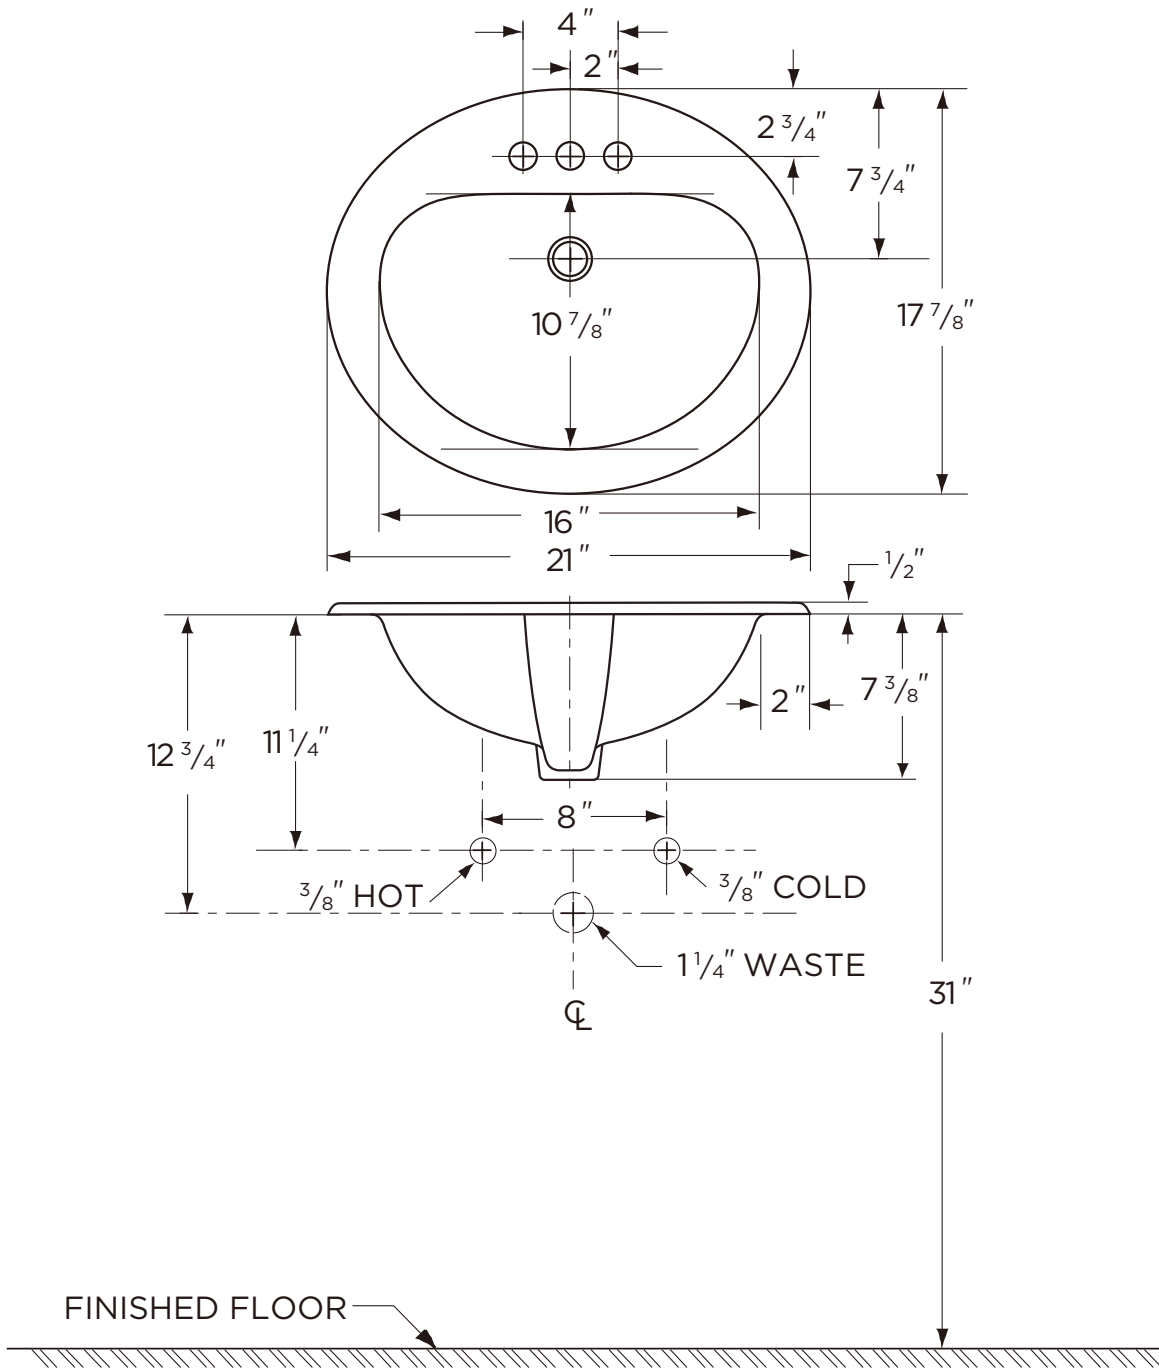

GERBER

MAXWELL® LAVATORY

12-834

Oval Self-Rimming

NOTES:

All dimensions are in inches.

Illustrations may not be drawn to scale.

IMPORTANT:

Dimensions of fixtures are nominal and may vary within the range of tolerances established by ASME Standard A 112.19.2.