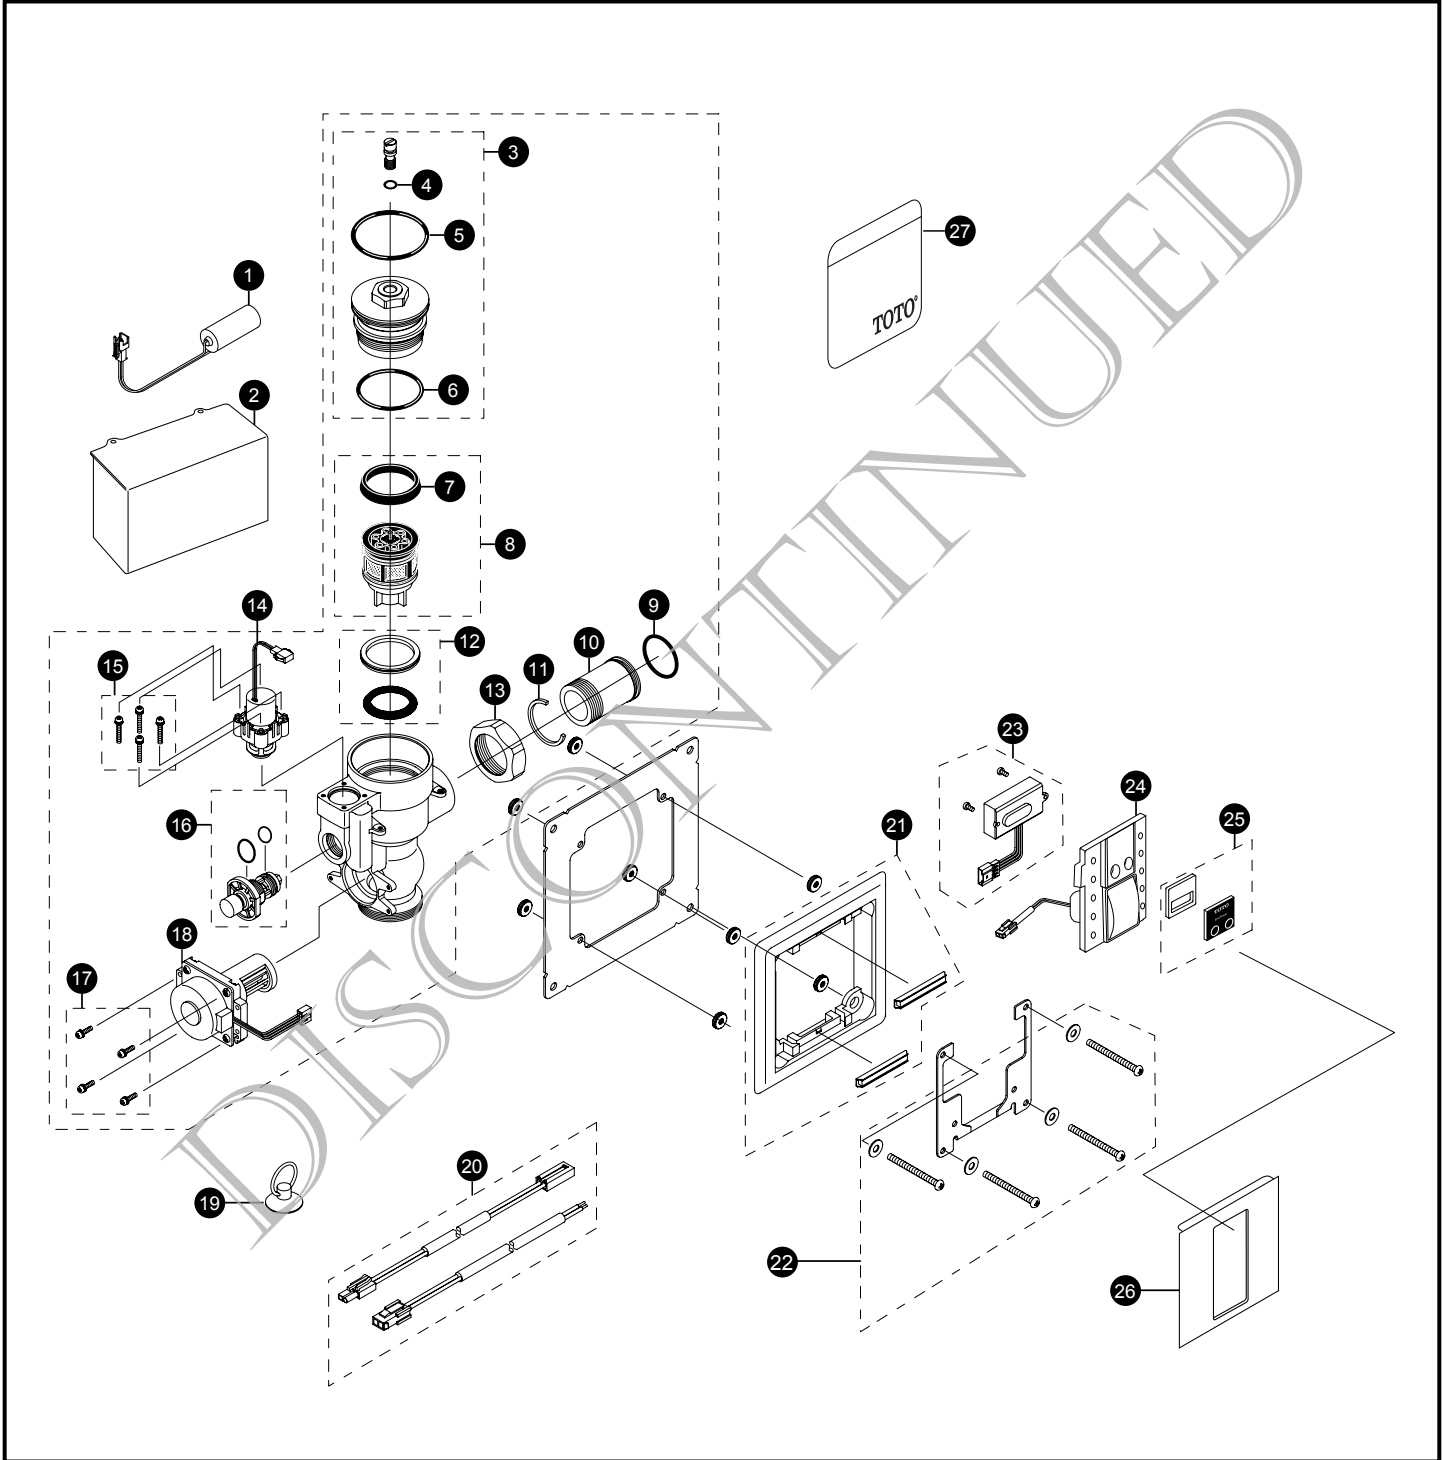

## EcoPower® Sensor High Efficiency Urinal Flush Valve Concealed (4" x 4") - 0.5 Gpf Hydro-Power Charge

## EcoPower® Sensor High Efficiency Urinal Flush Valve Concealed (4" x 4") - 0.5 Gpf Hydro-Power Charge

Item Part	Description
1	THP3053 Back-Up Battery
2	TH559EDV549 Urinal Valve Controller
3	TH559EDV508 Valve Cap Assy (Urinal 1.0/0.5 GPF)
4	TH305SV111 O-Rings (Cap Screw) (10 Pieces)
5	TH305SV120 O-Rings (Valve Cap) (10 Pieces)
6	TH305SV112 O-Rings (Valve Guide) (10 Pieces)
7	TH305SV103 U-Packing (For Piston) (10 Pieces)
8	TH323V104R Piston Assembly (1.0/0.5 GPF)
9	TH305SV106 O-Rings (Tail Piece) (10 Pieces)
10	TH305SV114 Tail Piece
11	TH305SV105 Locking Rings (10 Pieces)
12	TH321 Seal Washer Kit
13	TH305SV113 Nut
14	TH559EDV510 Solenoid Unit & Diaphragm Assy
15	TH559EDV301 Double Sems Screws M3 (4 Pieces)
16	TH559EDV558 Manual Flushing Button
17	TH559EDV505 Double Sems Screws M3 (4 Pieces)
18	TH559EDV504 Hydro-Power Generator (Urinal)
19	TH559EDV346 Suction Tool Set
20	TH559EDV556 Extension Wire Set
21	TH559EDV347 Surface Mounting Frame
22	TH559EDV350 Adjusting Screw Set
23	TH559EDV551 HEU Sensor Controller & Screws Set
24	TH559EDV552 Touch Button Assembly Unit
25	TH559EDV553 Cover Glass
26	TH559EDV555 4"x4" Front Panel
27	0EU3023 0.5Gpf Water Saving Sticker

### Vacuum Breaker Sets

- VB13RB-11 Concealed - Back Spud (3/4" Outlet)
- VB13RB-21 Concealed - Back Spud (1-1/4" Outlet)

**Note:** For additional information, refer to the individual vacuum breaker parts sheets.

#### Flush Valve

- (T) Fitting
- (E) Electronic
- (U) Urinal 0.5
- (3) Concealed 4"x4" Plate
- (L) HEU Dynamo (Hydro Generator)
- (N) Neutral Rough-In
- (11) 3/4" Outlet Back Spud
- (21) 1-1/4" Outlet Back Spud
- (#SS) Stainless Finish