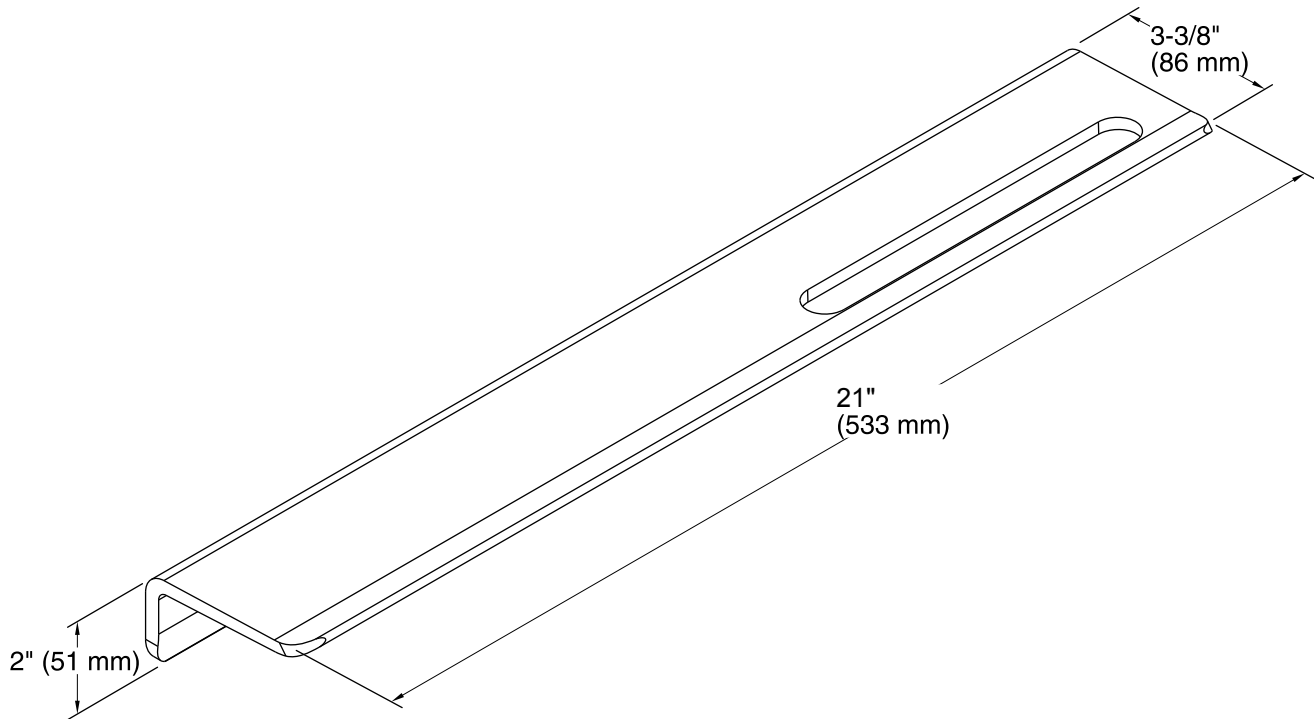

Technical Information

All product dimensions are nominal.

Notes

Install this product according to the installation guide.

Requires 2x4 backing to be installed.