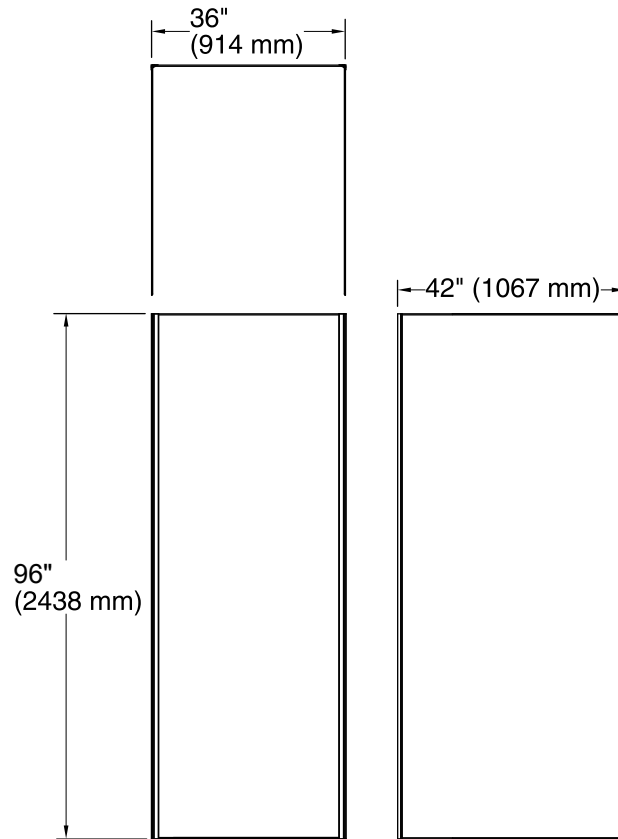

Features

- Includes 42"x96" wall panels, (2) 36"x96" wall panel, and (2) color-matched corner joints.

Material

- Durable, non-porous, 0.2" thick compression-molded walls that are easy to clean and resist chipping and cracking.
- Walls made from Serica™ composite material.

Installation

- Trimmable to customize size and installation.

Components

Product includes:

- K- 97602 42"x96" Wall Panel
- K- 97601 36"x96" Wall Panel
- K- 97601 36"x96" Wall Panel
- K- 97635 96" Corner Joint

Technical Information

All product dimensions are nominal.

Installation: 3-Wall Alcove

Notes

Measure your actual product for rough-in details.

Install this product according to the installation instructions.