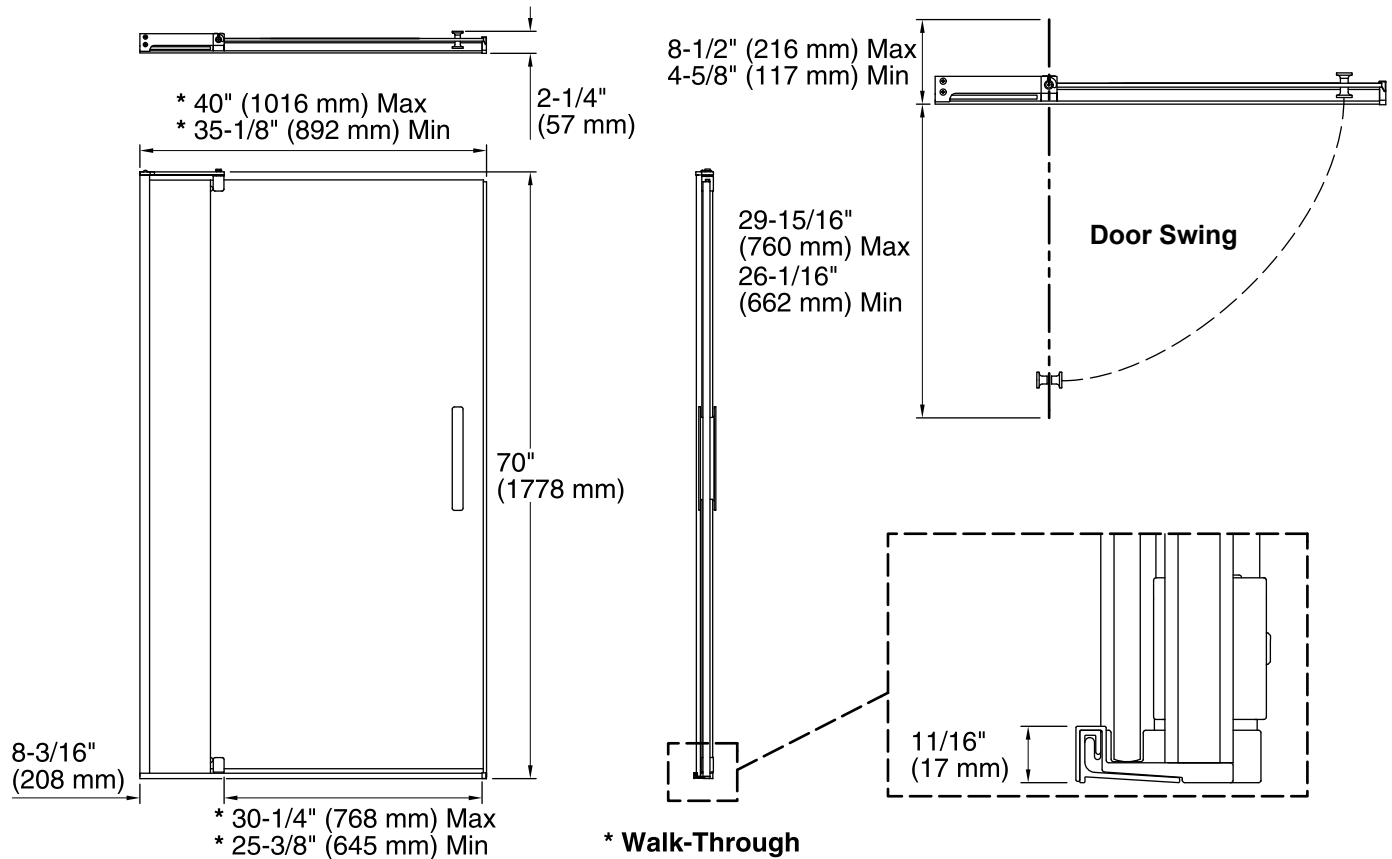

### Technical Information

All product dimensions are nominal.

Installation type: For receptor installation

Opening style: Pivot

Opening Width - Min: 35-1/8" (892 mm)

Opening Width - Max: 40" (1016 mm)

Walk-through - Min: 25-3/8" (644 mm)

Walk-through - Max: 30-1/4" (768 mm)

Glass thickness: 5/16" (8 mm)