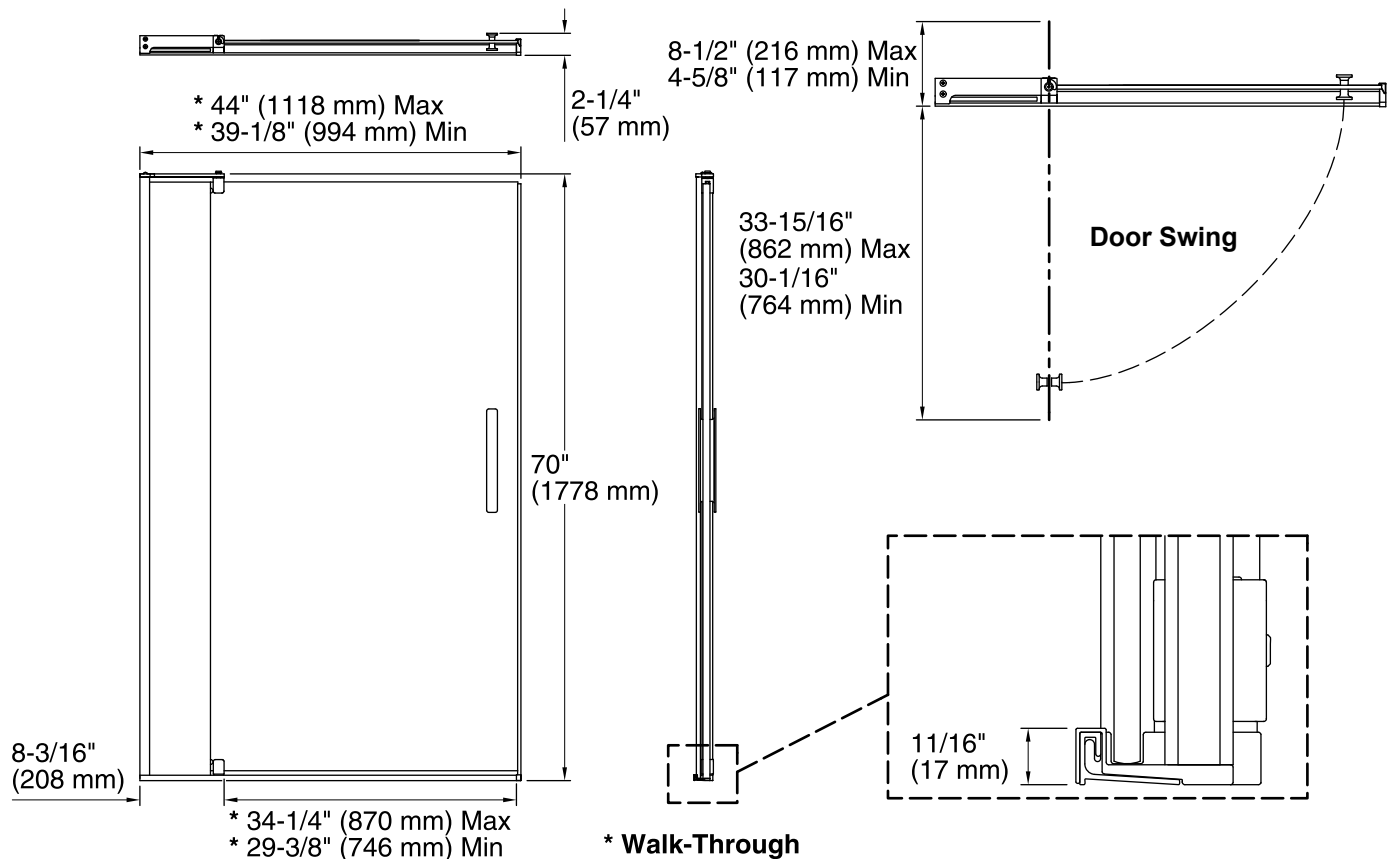

Features

- CleanCoat® technology creates a barrier between the water and glass to help keep your shower door looking new.
- Frameless, 5/16" (8 mm) thick Crystal Clear tempered glass door.
- No top header eliminates clearance issues.
- Frameless design emphasizes glass and creates a sleek, minimalist look.
- Self-closing mechanism offers superior performance and security against water leakage.

Technical Information

All product dimensions are nominal.

Installation type: For receptor installation

Opening style: Pivot

Opening Width - Min: 39-1/8" (994 mm)

Opening Width - Max: 44" (1118 mm)

Walk-through - Min: 29-3/8" (745 mm)

Walk-through - Max: 34-1/4" (869 mm)

Glass thickness: 5/16" (8 mm)

Notes

Install this product according to the installation guide.

Strike jamb is made of clear plastic and may not cover existing shower door holes.

NOTICE: The vertical opening should be a minimum of 74" (1880 mm) to allow clearance for installation.