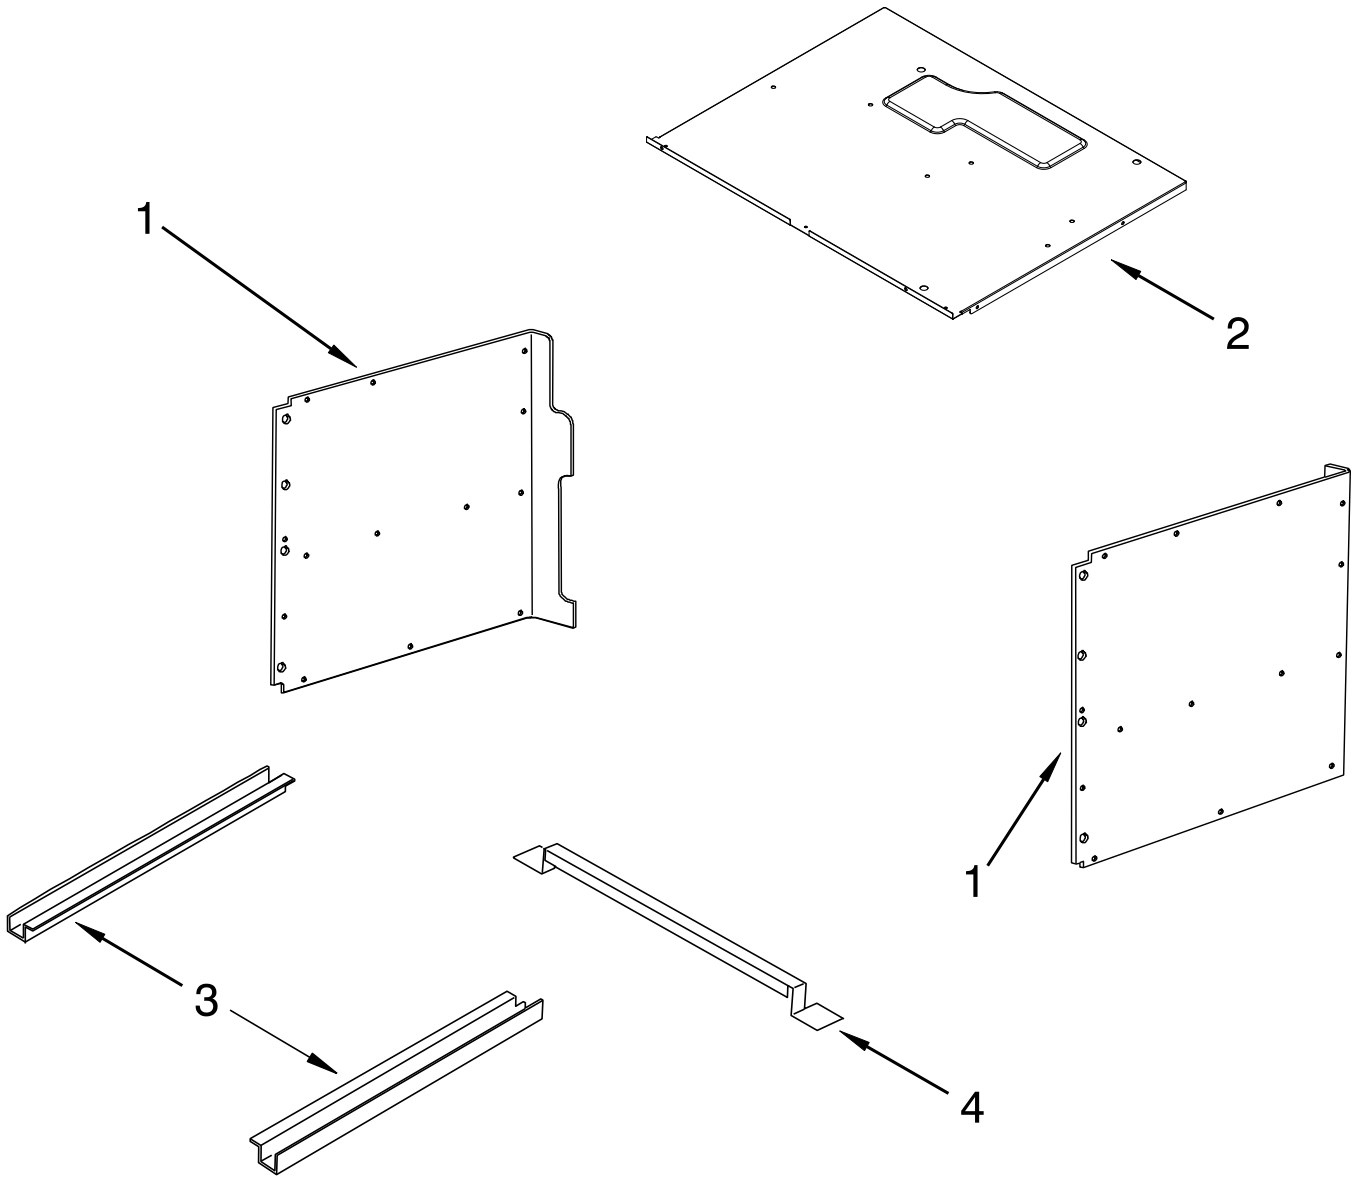

KitchenAid®

BUILT-IN MICROWAVE

MODELS:

KMBS104EBL01 (Black)
KMBS104ESS01 (Stainless)

CONTROL PANEL PARTS

CONTROL PANEL PARTS

<u>Illus.</u> <u>No.</u>	<u>Part No.</u>	<u>Description</u>	<u>Illus.</u> <u>No.</u>	<u>Part No.</u>	<u>Description</u>	<u>Illus.</u> <u>No.</u>	<u>Part No.</u>	<u>Description</u>
1		Literature Parts	3	W10660608	Interface, User	11	461960204731	Ring
	W10772547	Instructions, Installation	4	W10623991	Dial, Control	12	W10591452	Board, Power
	W10721491	Guide, Use and Care	5	W10448758	Knob			WIRE HARNESS PARTS
	W10721492	Guide, Quick Reference	6	461968968091	Plate, Noise Reduction		W10773900	Harness, Main
	W10782150	Sheet, Tech	7	461967750752	Holder, PCB		461968956681	Harness, Fan & Turntable Motor
2		Assembly, Control Panel	8	461967750153	Holder, Display Board		461968956671	Harness, Lamp
	W10696354	Black	9	461967750132	Holder, Control Board		W10491632	Harness, Sensor
	W10731701	Stainless	10	461961099964	Support, Panel			

CABINET PARTS

CABINET PARTS

<u>Illus.</u> <u>No.</u>	<u>Part No.</u>	<u>Description</u>
1	W10693407	Chassis, Side (Left)
	W10693408	Chassis, Side (Right)

<u>Illus.</u> <u>No.</u>	<u>Part No.</u>	<u>Description</u>
2	461967008052	Plate, Top

<u>Illus.</u> <u>No.</u>	<u>Part No.</u>	<u>Description</u>
3	461967008461	Support, Bottom
4	W10694565	Bracket, Bottom

DOOR PARTS

DOOR PARTS

<u>Illus.</u> <u>No.</u>	<u>Part No.</u>	<u>Description</u>
1		Assembly, Door
	W10696352	Black
	W10731697	Stainless
2	461968979591	Hinge, Door
3	461967750483	Arm, Sliding
4	251968600013	Pin, Damper
5	461967750452	Holder, Switch