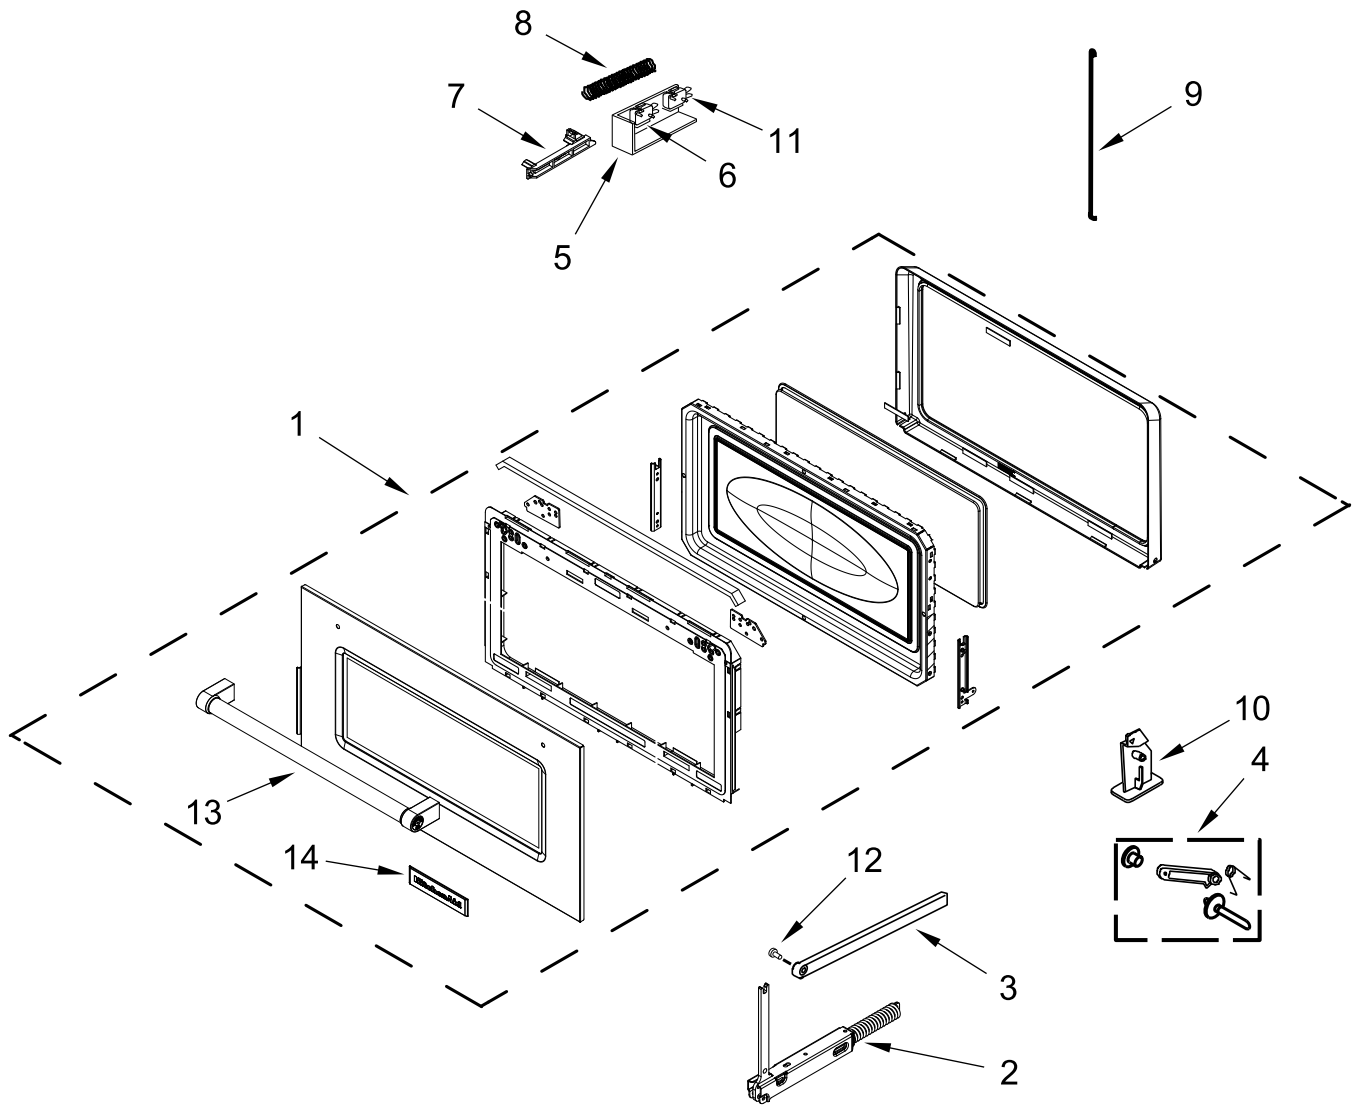

KitchenAid®

BUILT-IN MICROWAVE

MODELS:

KMBS104EBL01 (Black)
KMBS104ESS01 (Stainless)

CONTROL PANEL PARTS

CONTROL PANEL PARTS

<u>Illus.</u> <u>No.</u>	<u>Part No.</u>	<u>Description</u>	<u>Illus.</u> <u>No.</u>	<u>Part No.</u>	<u>Description</u>	<u>Illus.</u> <u>No.</u>	<u>Part No.</u>	<u>Description</u>
1		Literature Parts	3	W10660608	Interface, User	11	461960204731	Ring
	W10772547	Instructions, Installation	4	W10623991	Dial, Control	12	W10591452	Board, Power
	W10721491	Guide, Use and Care	5	W10448758	Knob			WIRE HARNESS PARTS
	W10721492	Guide, Quick Reference	6	461968968091	Plate, Noise Reduction		W10773900	Harness, Main
	W10782150	Sheet, Tech	7	461967750752	Holder, PCB		461968956681	Harness, Fan & Turntable Motor
2		Assembly, Control Panel	8	461967750153	Holder, Display Board		461968956671	Harness, Lamp
	W10696354	Black	9	461967750132	Holder, Control Board		W10491632	Harness, Sensor
	W10731701	Stainless	10	461961099964	Support, Panel			

CABINET PARTS

CABINET PARTS

<u>Illus.</u> <u>No.</u>	<u>Part No.</u>	<u>Description</u>
1	W10693407	Chassis, Side (Left)
	W10693408	Chassis, Side (Right)

<u>Illus.</u> <u>No.</u>	<u>Part No.</u>	<u>Description</u>
2	461967008052	Plate, Top

<u>Illus.</u> <u>No.</u>	<u>Part No.</u>	<u>Description</u>
3	461967008461	Support, Bottom
4	W10694565	Bracket, Bottom

DOOR PARTS

DOOR PARTS

<u>Illus.</u> <u>No.</u>	<u>Part No.</u>	<u>Description</u>
1		Assembly, Door
	W10696352	Black
	W10731697	Stainless
2	461968979591	Hinge, Door
3	461967750483	Arm, Sliding
4	251968600013	Pin, Damper
5	461967750452	Holder, Switch