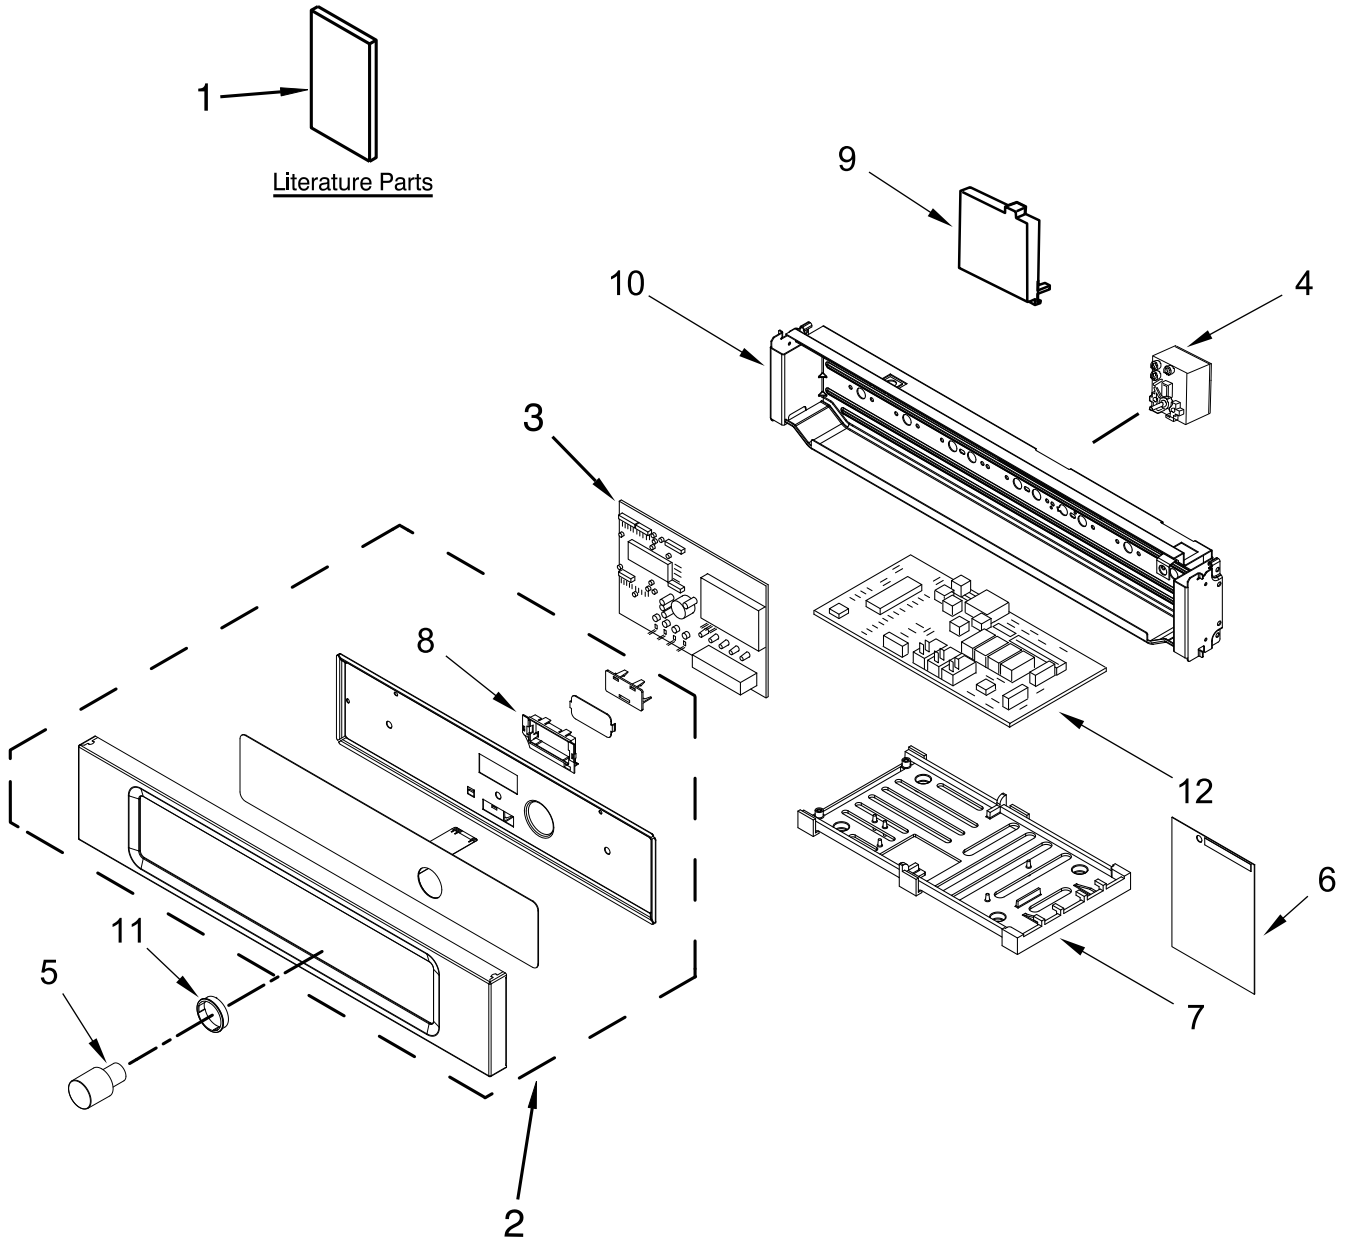

KitchenAid®

BUILT-IN MICROWAVE

MODELS:

KMBS104EBL01 (Black)
KMBS104ESS01 (Stainless)

CONTROL PANEL PARTS

CONTROL PANEL PARTS

<u>Illus.</u> <u>No.</u>	<u>Part No.</u>	<u>Description</u>	<u>Illus.</u> <u>No.</u>	<u>Part No.</u>	<u>Description</u>	<u>Illus.</u> <u>No.</u>	<u>Part No.</u>	<u>Description</u>
1		Literature Parts	3	W10660608	Interface, User	11	461960204731	Ring
	W10772547	Instructions, Installation	4	W10623991	Dial, Control	12	W10591452	Board, Power
	W10721491	Guide, Use and Care	5	W10448758	Knob			WIRE HARNESS PARTS
	W10721492	Guide, Quick Reference	6	461968968091	Plate, Noise Reduction		W10773900	Harness, Main
	W10782150	Sheet, Tech	7	461967750752	Holder, PCB		461968956681	Harness, Fan & Turntable Motor
2		Assembly, Control Panel	8	461967750153	Holder, Display Board		461968956671	Harness, Lamp
	W10696354	Black	9	461967750132	Holder, Control Board		W10491632	Harness, Sensor
	W10731701	Stainless	10	461961099964	Support, Panel			

CABINET PARTS

CABINET PARTS

<u>Illus.</u> <u>No.</u>	<u>Part No.</u>	<u>Description</u>
1	W10693407	Chassis, Side (Left)
	W10693408	Chassis, Side (Right)

<u>Illus.</u> <u>No.</u>	<u>Part No.</u>	<u>Description</u>
2	461967008052	Plate, Top

<u>Illus.</u> <u>No.</u>	<u>Part No.</u>	<u>Description</u>
3	461967008461	Support, Bottom
4	W10694565	Bracket, Bottom

DOOR PARTS

DOOR PARTS

<u>Illus.</u> <u>No.</u>	<u>Part No.</u>	<u>Description</u>
1		Assembly, Door
	W10696352	Black
	W10731697	Stainless
2	461968979591	Hinge, Door
3	461967750483	Arm, Sliding
4	251968600013	Pin, Damper
5	461967750452	Holder, Switch

<u>Illus.</u> <u>No.</u>	<u>Part No.</u>	<u>Description</u>
6	461967848881	Switch
7	461967750464	Rod, Push
8	423107570871	Spring, Cam
9	461967570351	Spring, Torsion
10	461967750494	Support
11	4375346	Switch, Door