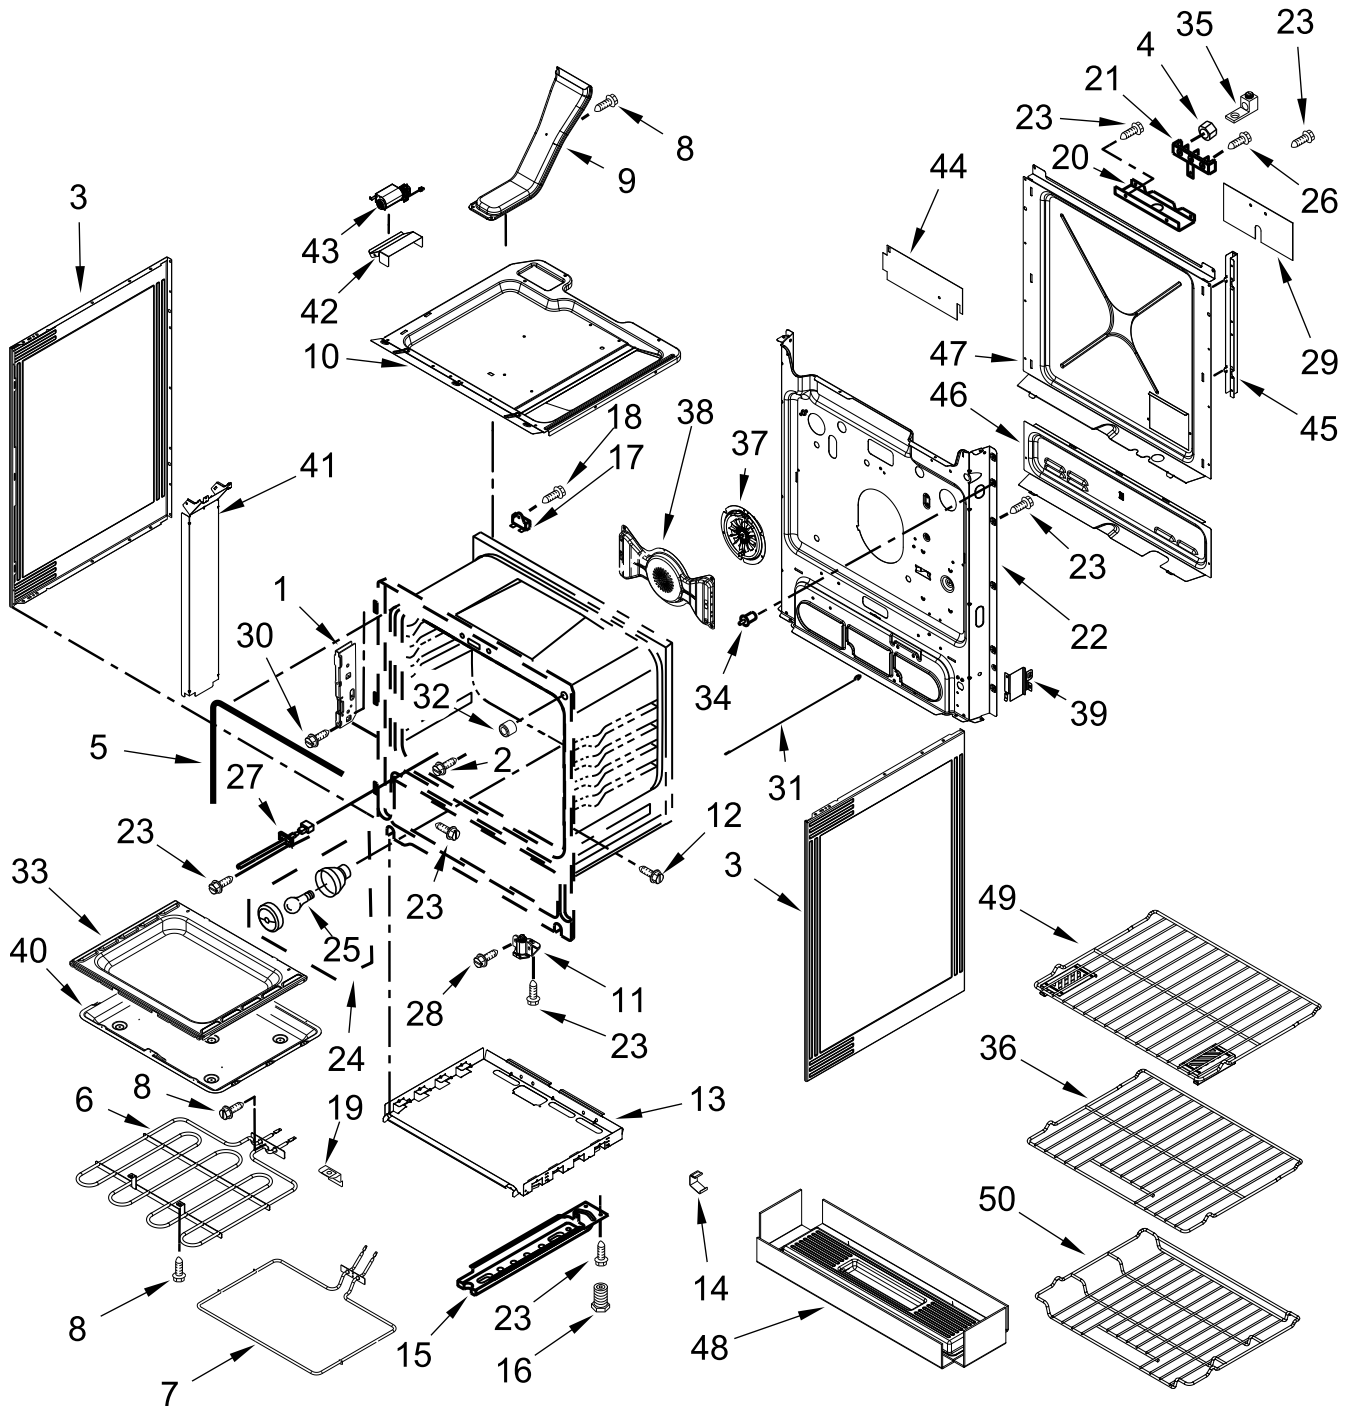

CHASSIS PARTS

CHASSIS PARTS

<u>Illus. No.</u>	<u>Part No.</u>	<u>Description</u>
1	W10289077	Receiver, Hinge
2	3196560	Screw
3		Panel, Side
	W10575396	White
	W10162245	Black
4	3400029	Nut
5	W10162385	Gasket, Door
6	W10544952	Element, Broil
7	W10774342	Element, Bake
8	W10362924	Screw
9	W10613792	Assembly, Flue
10	W10289168	Box, Burner
11	W10341186	Assembly, Front Foot
12	W10067840	Screw
13	W10541959	Shield, Bake
14	W10137382	Clip, Panel
15	W10390008	Assembly, Base Rail (Left)
	W10390007	Assembly, Base Rail (Right)
16	W10058460	Foot, Leveling
17	3196548	Fuse, Thermal
18	3196172	Screw

<u>Illus. No.</u>	<u>Part No.</u>	<u>Description</u>
19	W10035900	Support, Oven Bottom
20	3186034	Bracket, Service
21	W10245259	Block, Terminal
22	W10289166	Back, Main
23	3196178	Screw
24	W10454648	Assembly, Light
25	311255	Bulb, Oven Light
26	3400016	Screw
27	W10586204	Sensor
28	3196169	Screw
29	W10655441	Shield, Power Cord
30	W10031780	Screw
31	W10273192	Rod, Door Switch
32	9758701	Spacer, Door
33	W10774446	Bottom, Oven
34	W10627802	Switch, Door
35	W10281322	Kit, Bare Wire Adapter Block
36	W10554005	Rack, Heavy Duty
37	W10563084	Assembly, Convection
38	W10346153	Baffle, Full Convection
39	W10273002	Bracket, Oven Support

<u>Illus. No.</u>	<u>Part No.</u>	<u>Description</u>
40	W10346147	Pan, Bake
41	W10162255	Duct, Cover
42	W10162254	Duct, Cooling
43	W10162259	Assembly, Cooling Fan
44	W10655485	Shield, Wire
45	W10162241	Channel, Rear
46	W10162248	Cover, Wire
47	W10289172	Cover, Back
48	W10686408	Kit, Reservoir (Steam Rack)
49	W10554007	Rack, Steam
50	W10554006	Rack, Maximum Capacity INSULATION
	W10289173	Insulation, Wrap
	W10575374	Insulation, Bottom
	4820F015-59	Insulation, Strap
	W10162240	Insulation, Back
	7111P017-60	Clamp, Wire