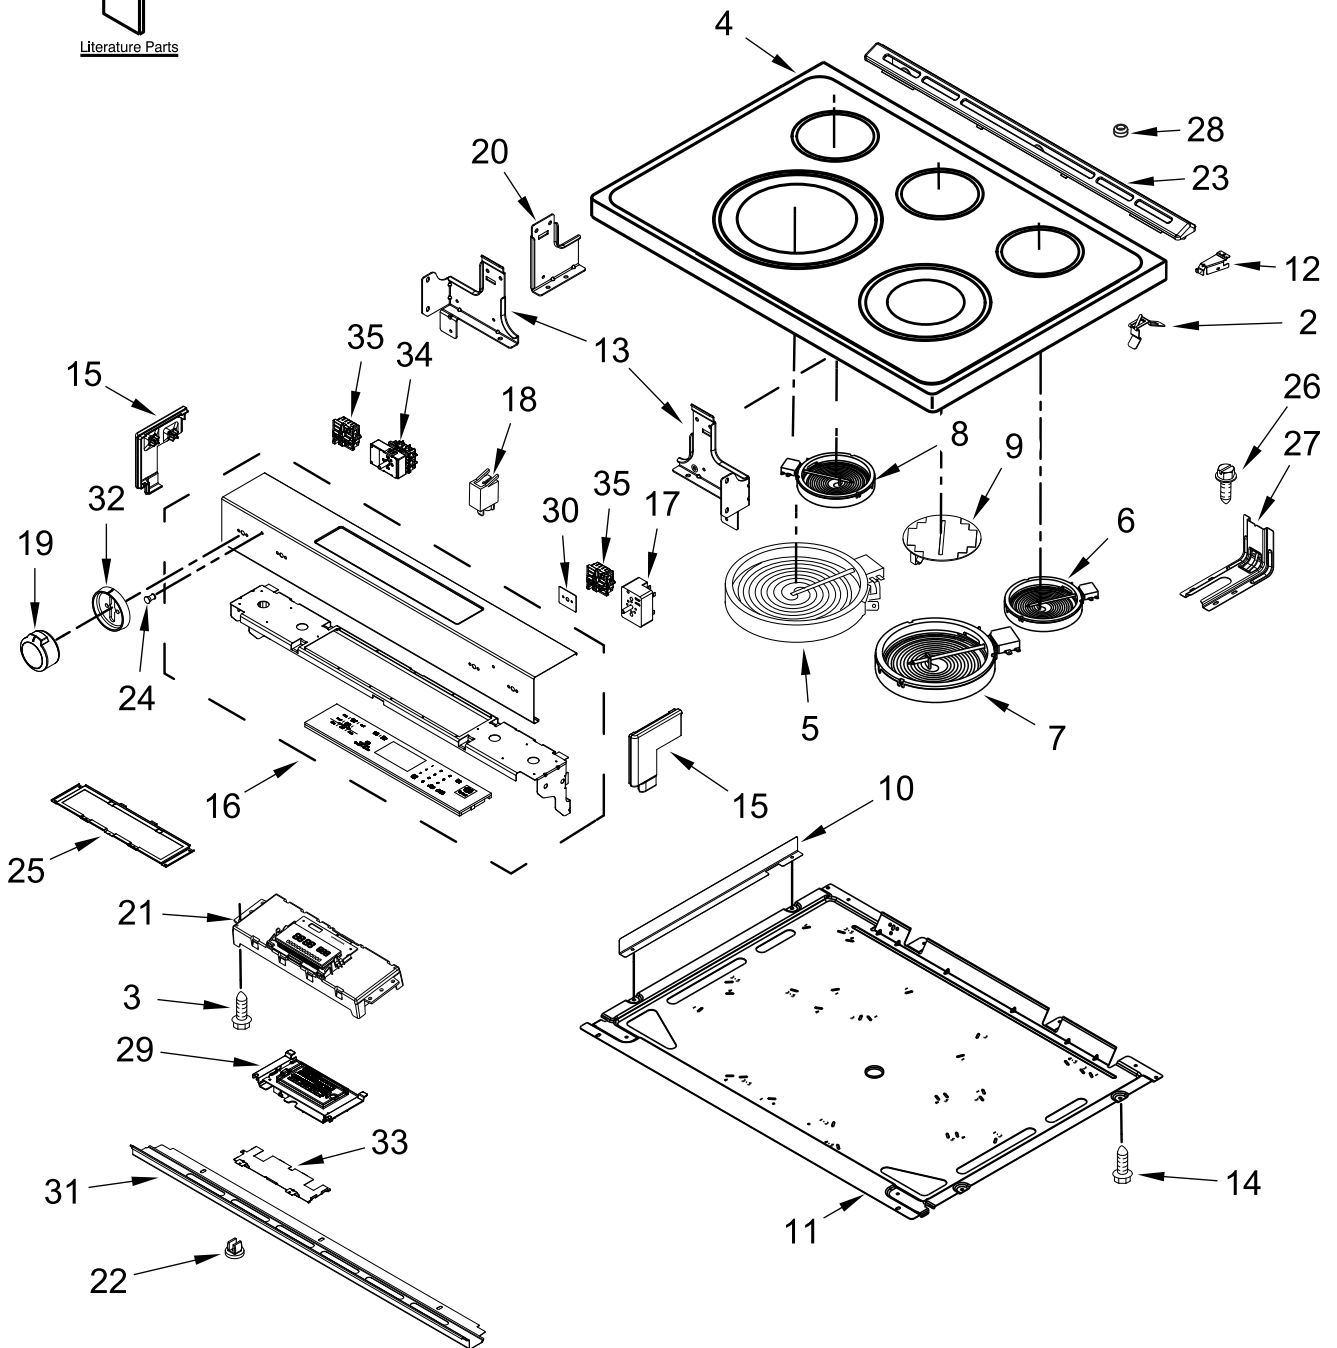

KitchenAid®

30" ELECTRIC SLIDE-IN SELF-CLEAN CONVECTION RANGE

MODELS:

KSEG700EWH0 (White)
KSEG700EBL0 (Black)
KSEG700ESS0 (Stainless)

COOKTOP PARTS

COOKTOP PARTS

<u>Illus. No.</u>	<u>Part No.</u>	<u>Description</u>	<u>Illus. No.</u>	<u>Part No.</u>	<u>Description</u>	<u>Illus. No.</u>	<u>Part No.</u>	<u>Description</u>
1		Literature Parts	14	3196173	Screw	27	W10606241	Bracket, Anti-Tip
	W10665255	Installation Instructions	15		Endcap	28	W10664705	Bumper
	W10722059	Use and Care Guide		W10555935	White (Left)	29	W10603096	Assembly, Display
	W10665227	Sheet, Tech		W10555936	Black (Left)	30	7201P077-60	Gasket, Infinite Switch
	9762761	Tips, Safe Cooking (English)		W10555938	White (Right)	31		Console, Lower Panel
	W10065852	Tips, Safe Cooking (French)	16		Console, Panel		W10555933	White
	W10400064	Guide, Quick Start (English)		W10547091	White		W10555932	Black
	W10400065	Guide, Quick Start (French)		W10547090	Black		W10555934	Stainless
	W10665238	Wiring Diagram	17	W10547092	Stainless	32		Bezel
2	W10225448	Spring, Element		W10578768	Switch, Infinite (Single)		W10663809	Stainless
3	3196178	Screw	18		(Right Rear)	33	W10558372	Bracket, Control
4		Cooktop	19	8523265	Light, Indicator (125V)	34	W10437097	Switch, Infinite Triple
	W10536294	White			Knob			(Left Front)
	W10536295	Black		W10505762	Stainless	35	W10437094	Switch, Infinite (Hyper)
5	W10187839	Element (3000W) (Left Front)			(Right Rear)			(Right Front and Left Rear)
6	8273994	Element (1200W) (Right Rear)		W10505763	Stainless (Left Rear)			FOLLOWING PARTS NOT ILLUSTRATED
7	W10251108	Element (3200W) (Right Front)		W10579764	Stainless (Right Front)		W10580304	Harness, Main
8	W10342780	Element (1300W) (Left Rear)		W10579765	Stainless (Left Front)		W10575120	Harness, Keypad
9	W10388247	Element, Warm Zone (Center Rear)	20	W10598048	Bracket, Console (Center)		W10598170	Harness, Display
10	W10613286	Bracket, Radiant	21	W10453975	Control, MRC2		W10580303	Harness, Console
11	W10536275	Pan, Radiant	22	W10645947	Grommet		W10664316	Clip, Harness
12	W10162253	Brace, Corner (Left)	23		Vent, Trim Top		W10580249	Harness, Cooktop
	W10162252	Brace, Corner (Right)		W10636527	White			
13	W10289169	Support, Cooktop (Right)		W10636528	Black			
	W10289170	Support, Cooktop (Left)		W10636529	Stainless			
			24	3196068	Lens, Indicator			
			25	W10555923	Bracket, User Interface			
			26	7101P485-60	Screw, Anti-Tip Kit			