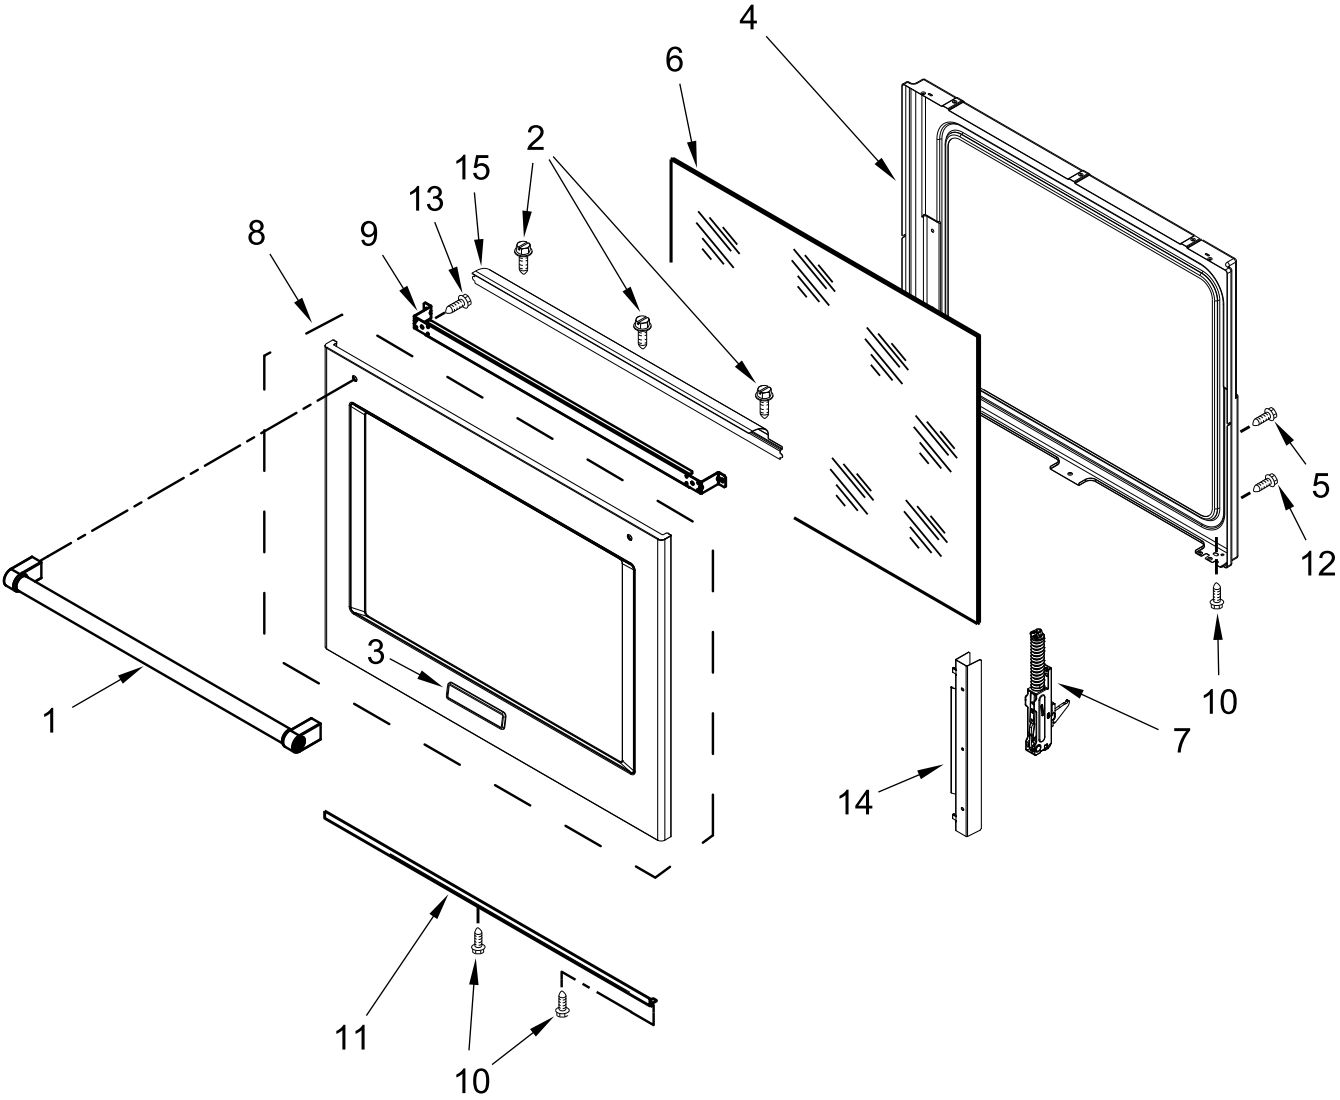

DOOR PARTS

DOOR PARTS

<u>Illus.</u> <u>No.</u>	<u>Part No.</u>	<u>Description</u>
1		Handle, Door
	W10551000	Stainless
2	9780274	Screw
3		Badge
	W10518672	Grey
4	W10541882	Liner, Door
5	W10031790	Screw
6	W10541888	Glass, Inner
7	W10388635	Hinge, Door (Active)

<u>Illus.</u> <u>No.</u>	<u>Part No.</u>	<u>Description</u>
8		Panel, Door
	W10634273	White
	W10634272	Black
	W10634271	Stainless
9	W10541911	Bracket, Glass Upper Handle
10	W10327235	Screw
11	W10541885	Support, Glass
12	W10031780	Screw

<u>Illus.</u> <u>No.</u>	<u>Part No.</u>	<u>Description</u>
13	8533988	Screw
14	W10541883	Hinge, Support Rail
15		Scoop, Door
	W10613790	White
	W10613791	Black
	W10551024	Stainless