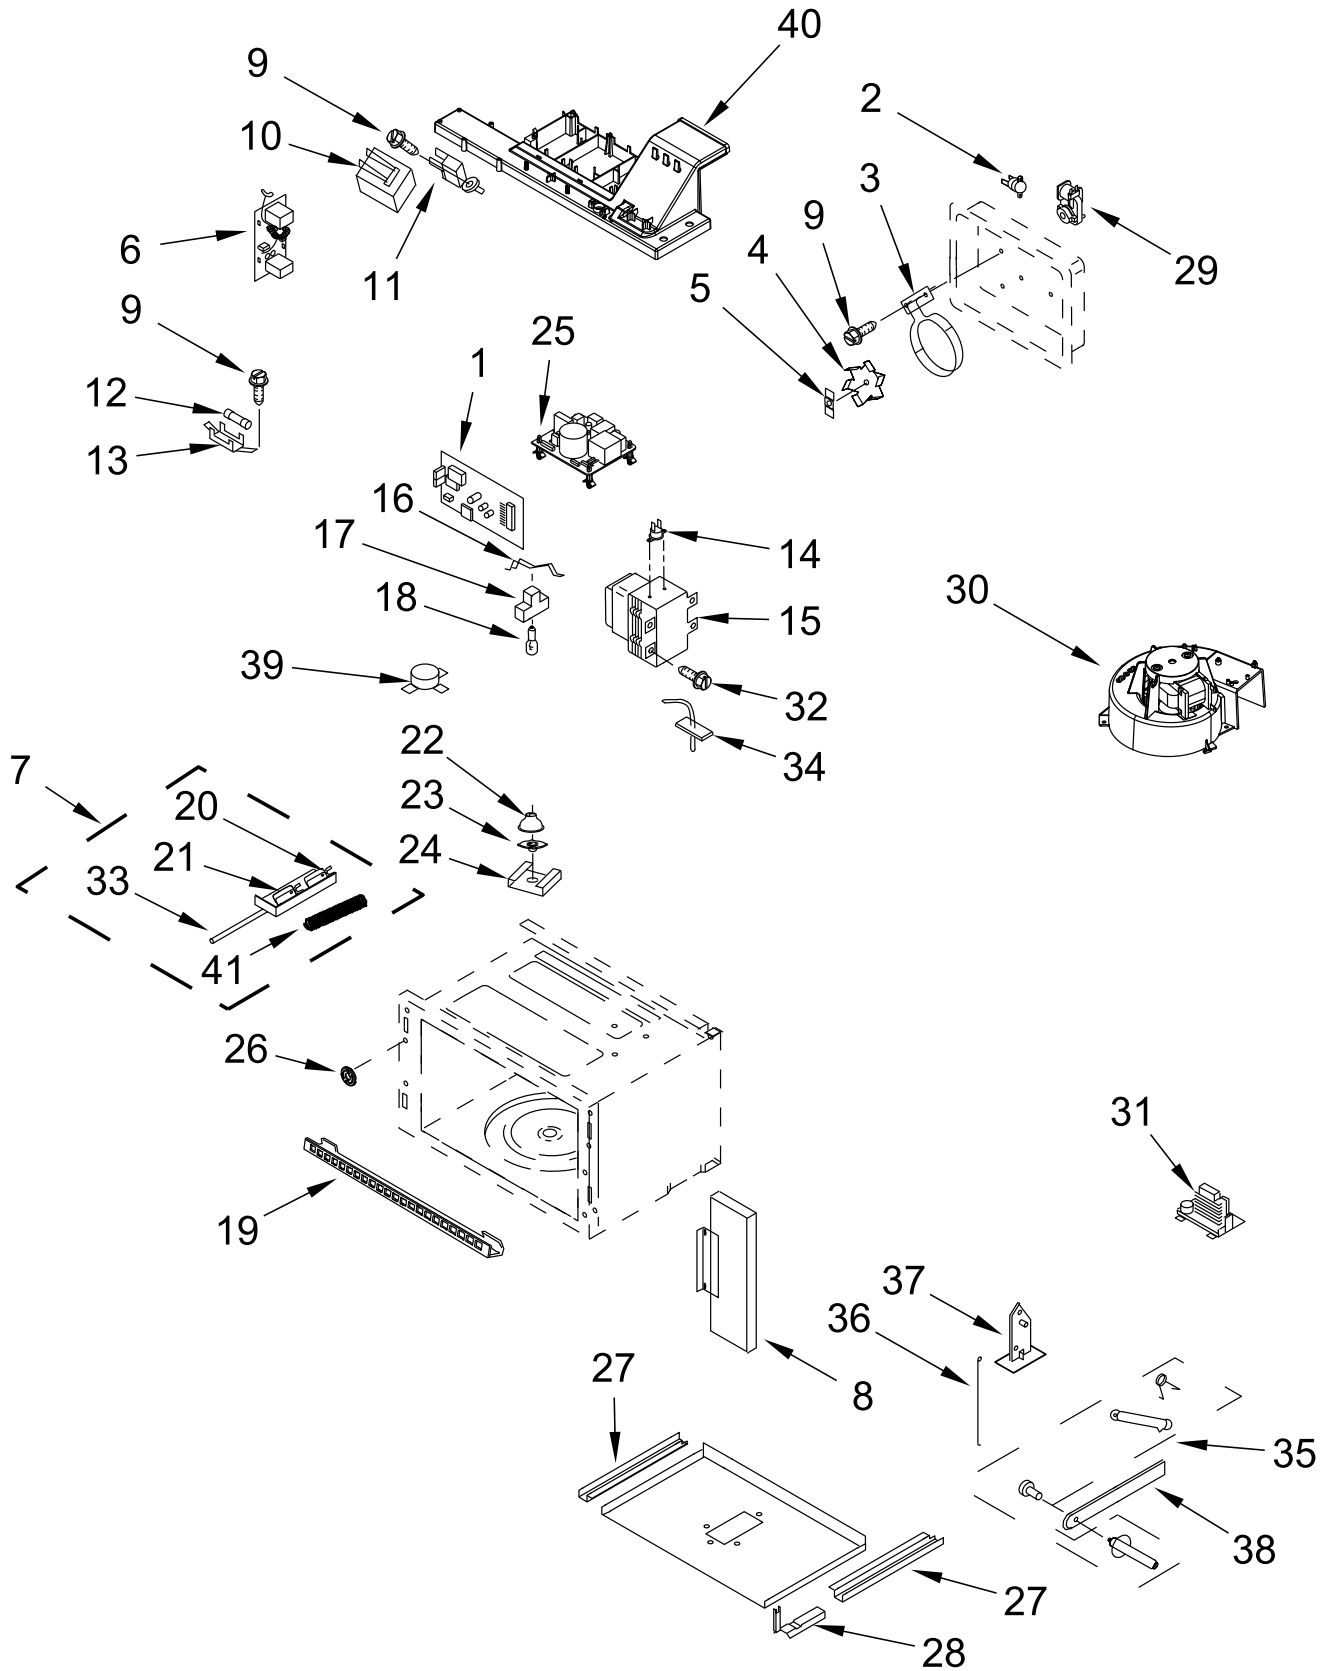

CABINET AND STIRRER PARTS

CABINET AND STIRRER PARTS

<u>Illus.</u> <u>No.</u>	<u>Part No.</u>	<u>Description</u>	<u>Illus.</u> <u>No.</u>	<u>Part No.</u>	<u>Description</u>	<u>Illus.</u> <u>No.</u>	<u>Part No.</u>	<u>Description</u>
1	W10577815	Manager, Appliance	13	4375231	Block, Fuse	28	461968979601	Hinge, Door
2	423107845441	Sensor, Convection	14	461967846741	Thermostat, Magnetron	29	461969000371	Motor, Convection Fan
3	461967848711	Heater, Convection Element	15	461967847321	Magnetron	30	461968969271	Assembly, Cooling Fan
4	461967001792	Fan, Convection	16	W10465869	Spring, Lamp	31	W10468206	Inverter
5	W10120233	Nut, Speed	17	W10490593	Holder, Lamp	32	W10130890	Screw
6	W10692851	Filter, Noise	18	241954900069	Lamp, Halogen	33	W10120235	Rod, Release
7	W10358241	Assembly, Interlock Switch	19	461968973241	Vent, Top Microwave	34	241960100002	Sensor, Temperature
8	461967017491	Trim, Side (Left)	20	W10330566	Switch	35	W10128850	Assembly, Sliding Arm
	W10367739	Trim, Side (Right)	21	8205683	Holder, Switch	36	8205704	Spring, Torsion
9	461967825321	Screw	22	423107022541	Reflector	37	461967750494	Support
10	461967848621	Transformer, Light (20V)	23	423107720491	Lens, Lamp	38	461967750483	Arm, Sliding
11	461967842541	Thermoactuator	24	461967010591	Clip, Spring	39	W10460457	Sensor, Humidity
12	241908600053	Fuse	25	W10260060	Board, Power Supply	40	461967754821	Duct, Magnetron
			26	W10283016	Grommet, Front Frame	41	423107570871	Spring, Release Rod
			27	461967008461	Support, Bottom