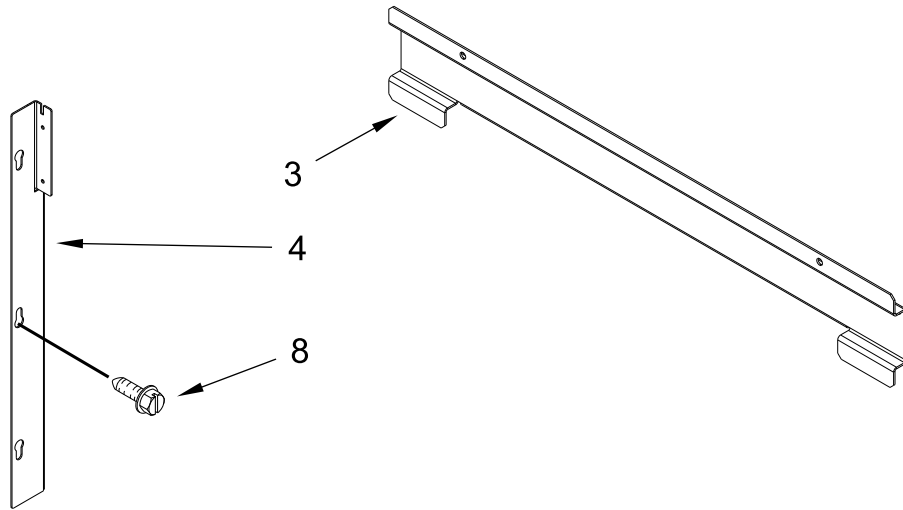

Literature Parts