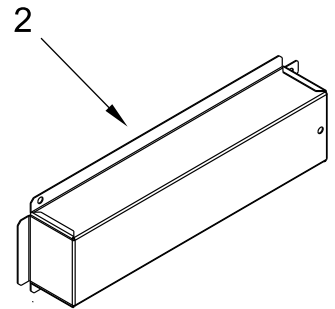

OVEN PARTS

Literature Parts