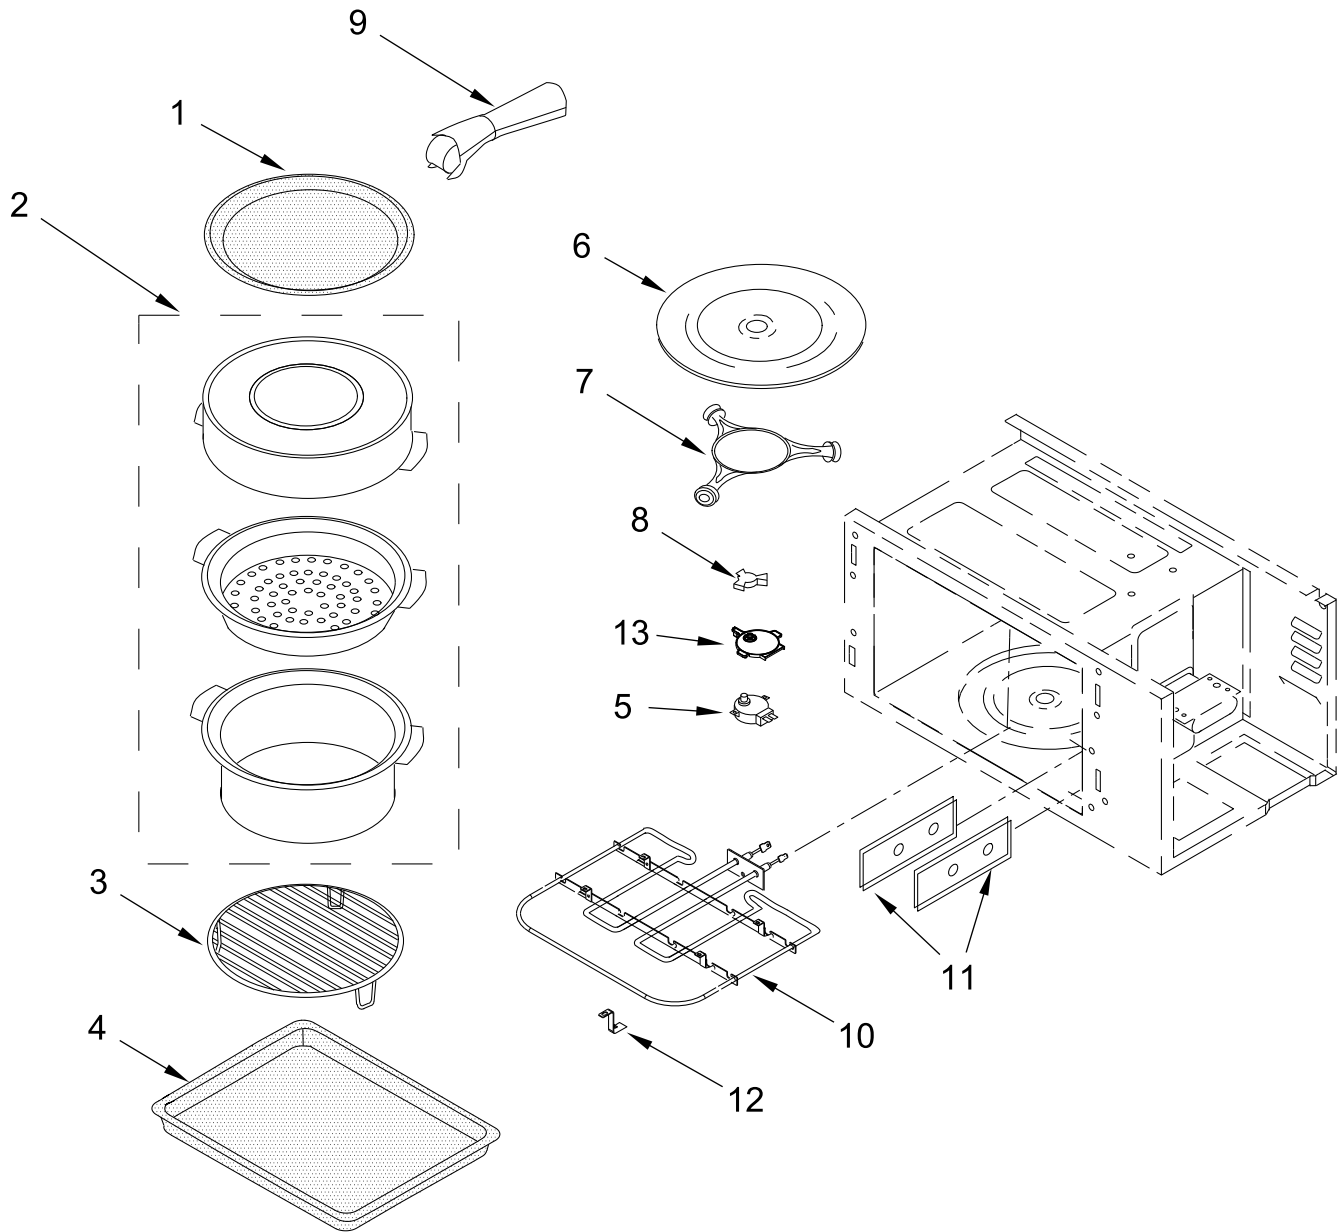

INTERNAL MICROWAVE PARTS

INTERNAL MICROWAVE PARTS

<u>Illus.</u> <u>No.</u>	<u>Part No.</u>	<u>Description</u>
1	461968977491	Plate, Crisp
2	461965699731	Steamer
3	W10748279	Rack, Convection
4	W10608467	Plate, Baking
5	461967848971	Motor, Turntable

<u>Illus.</u> <u>No.</u>	<u>Part No.</u>	<u>Description</u>
6	461967721091	Turntable
7	W10367316	Ring, Turntable
8	W10545578	Drive, Turntable
9	461968929542	Handle, Pan
10	W10387651	Element, Grill

<u>Illus.</u> <u>No.</u>	<u>Part No.</u>	<u>Description</u>
11	461967451001	Plate, Cover
12	461967753871	Support, Element
13	461967753742	Adapter, Turntable Motor