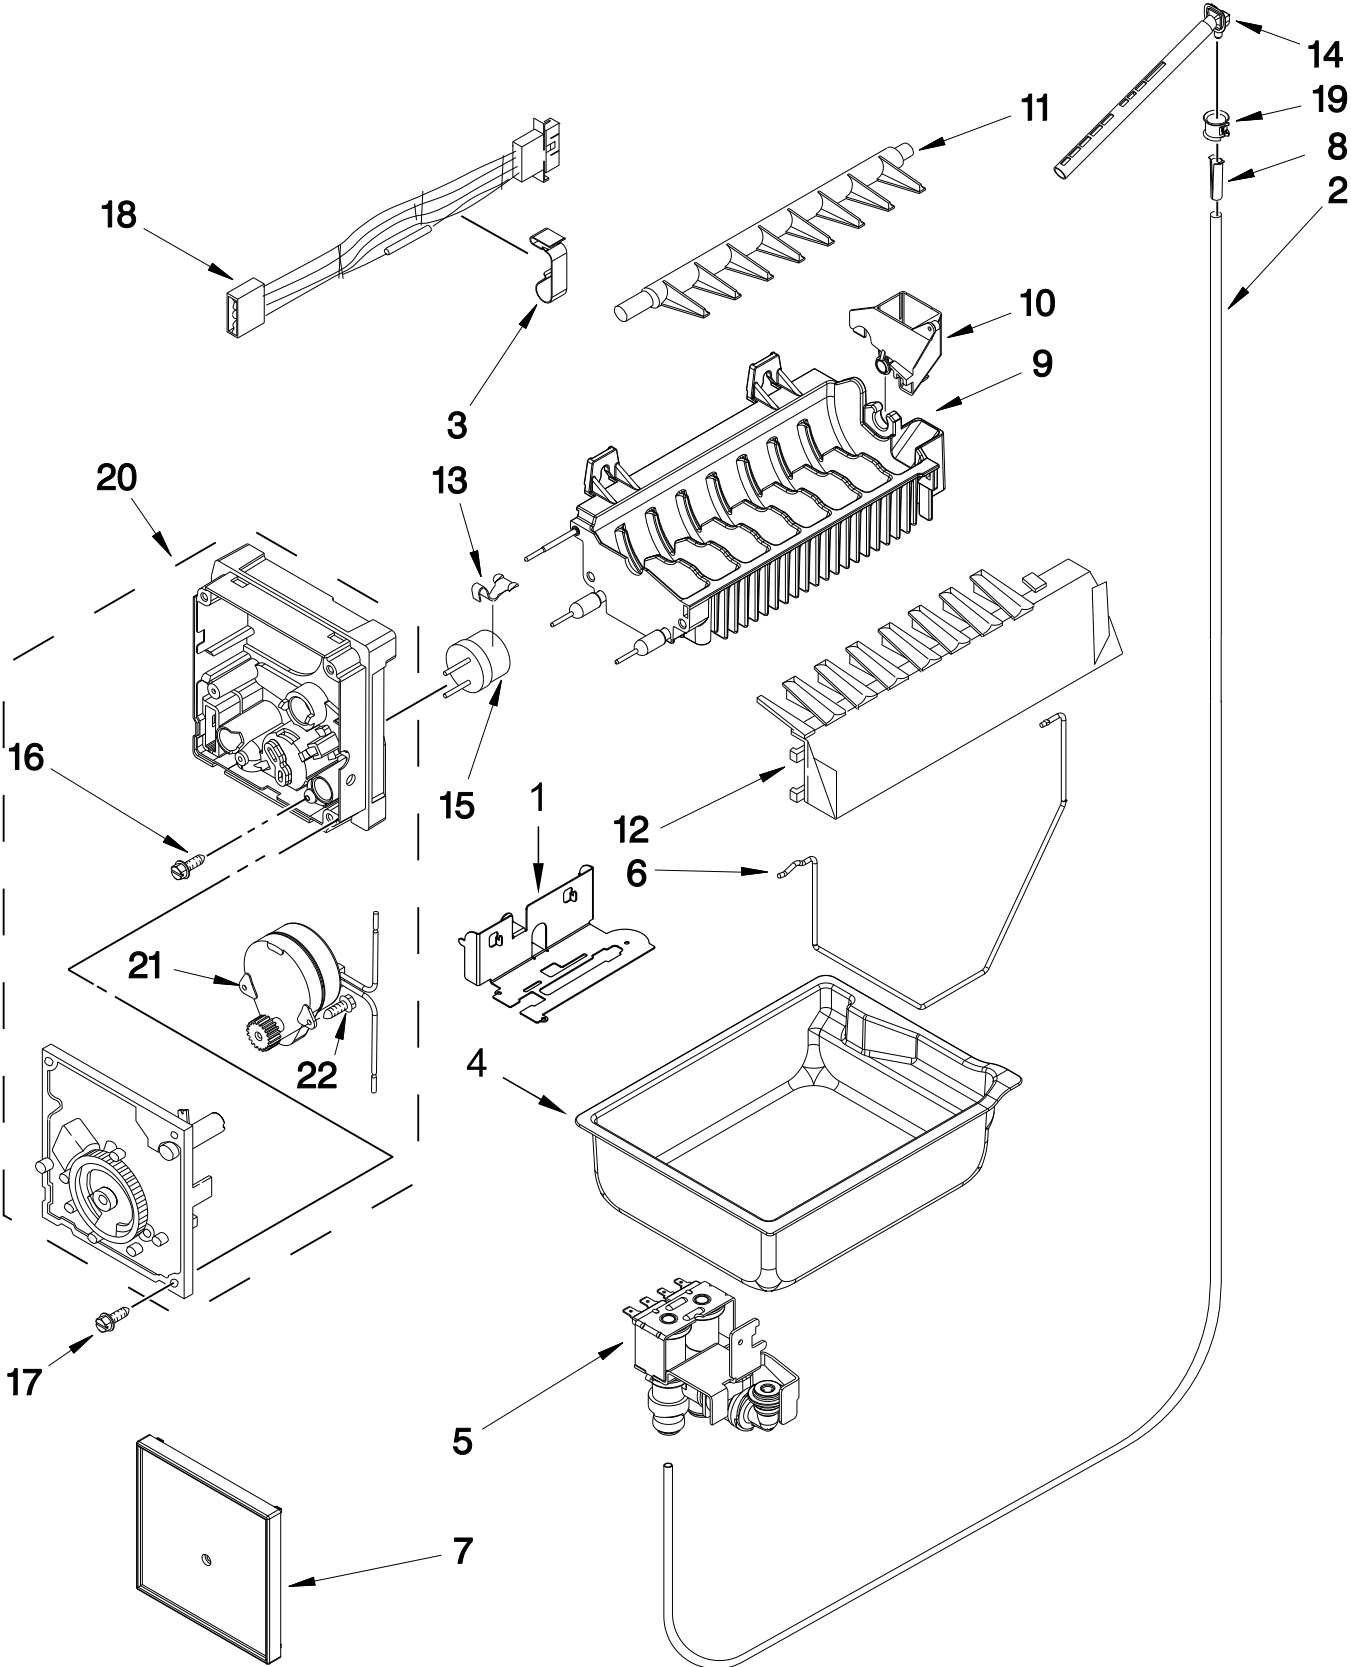

ICEMAKER PARTS

ICEMAKER PARTS

<u>Illus.</u> <u>No.</u>	<u>Part No.</u>	<u>Description</u>
1	W10420084	Bracket, Icemaker Mounting
2	B5705333	Tubing, Plastic
3	10526702	Clamp, Wire
4	W10120005	Pan, Ice
5	W10420083	Valve, Water Inlet
6	W10512602	Arm, Shut Off
7	W10377174	Cover, Front
8	A3223101	Insert, Tube
9	W10300025	Assembly, Mold and Heater

<u>Illus.</u> <u>No.</u>	<u>Part No.</u>	<u>Description</u>
10	W10410073	Cup, Water Fill
11	W10318914	Ejector
12	W10699925	Stripper, Ice
13	628379	Clip, Thermal Fuse
14	10463203	Elbow, Fill Tube
15	627985	Thermostat
16	8533917	Screw
17	489464	Screw
18	W10458985	Harness, Ice Maker

<u>Illus.</u> <u>No.</u>	<u>Part No.</u>	<u>Description</u>
19	M0114003	Clip, Speed
20	W10281342	Assembly, Module And Motor
21		Motor (Not Available, Order #20)
22	W10001240	Screw
100	W10683115	Assembly, Icemaker (Complete)