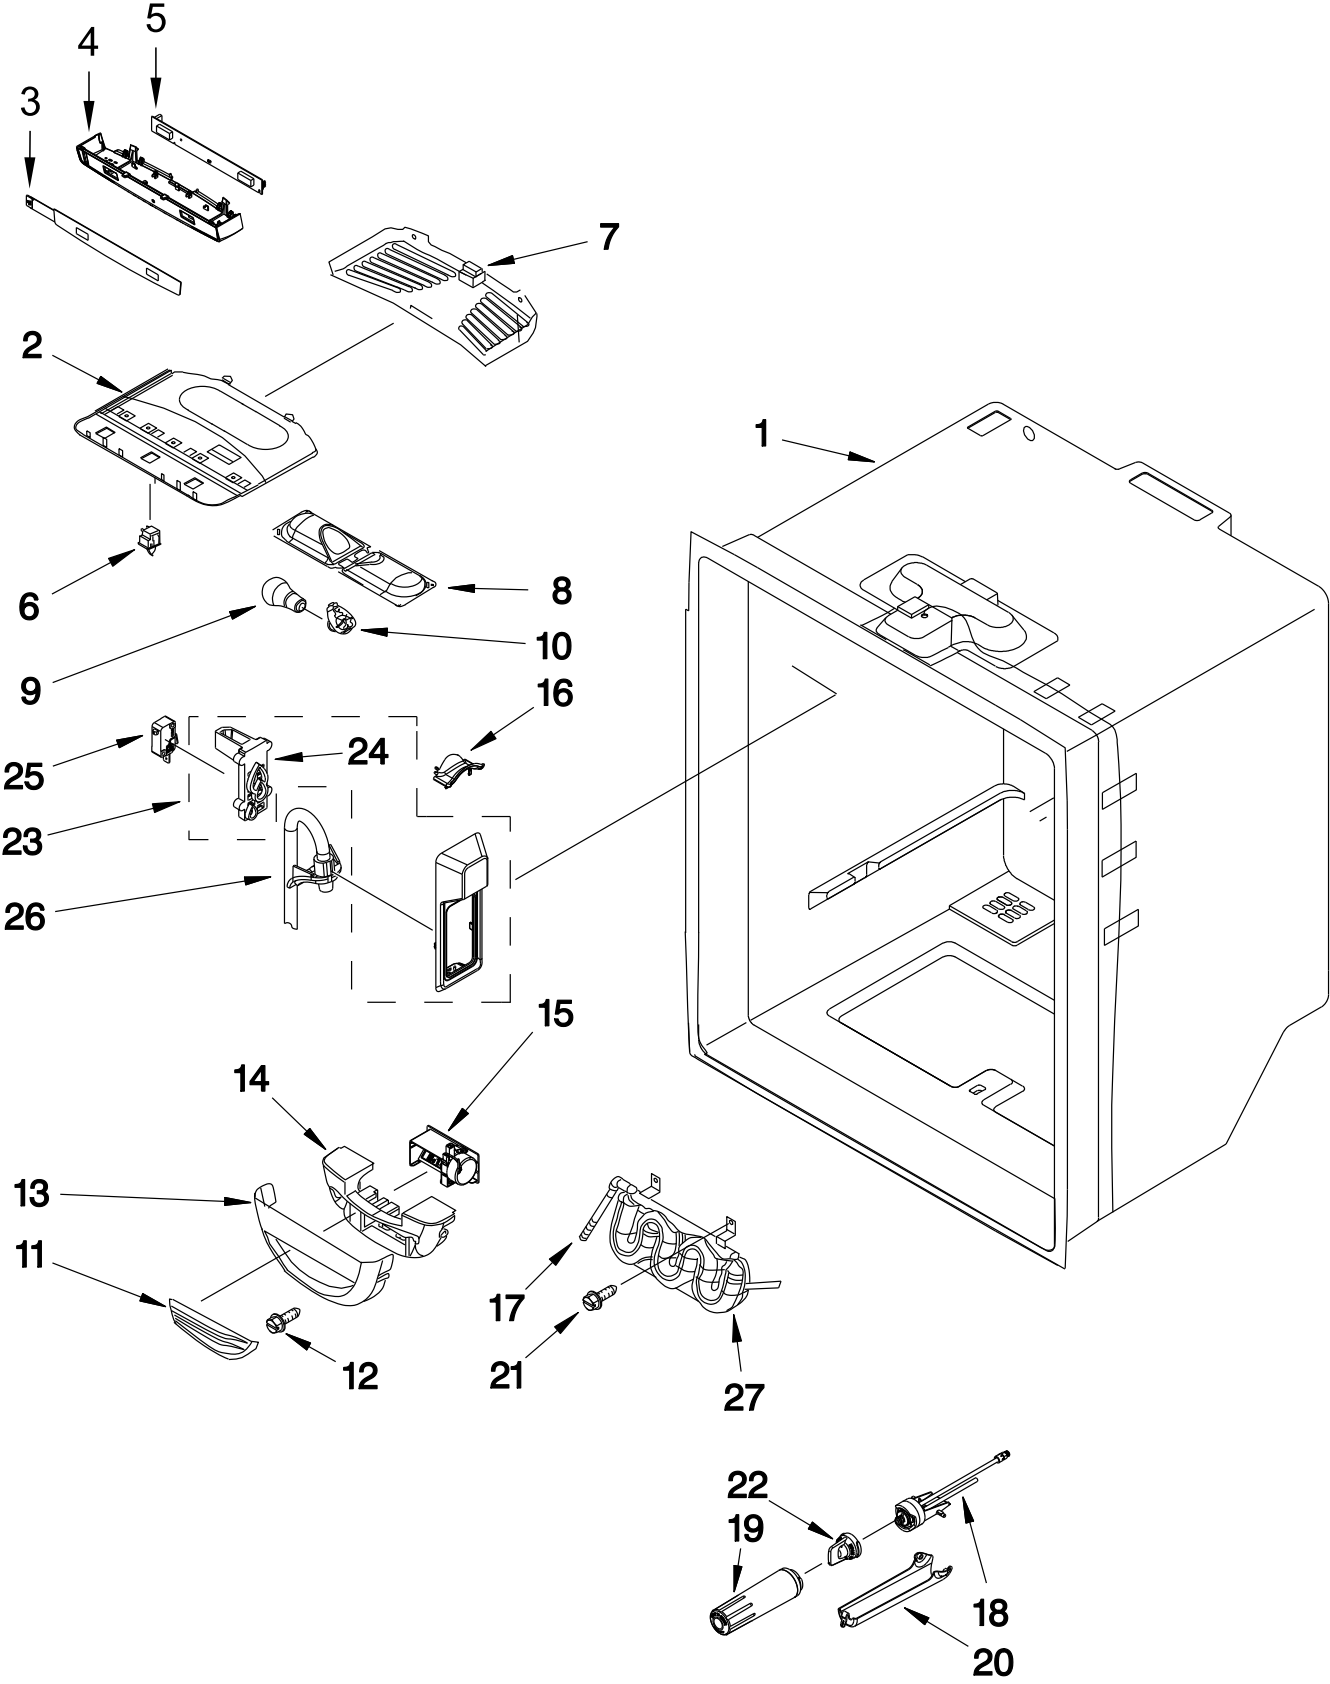

REFRIGERATOR LINER PARTS

REFRIGERATOR LINER PARTS

<u>Illus.</u> <u>No.</u>	<u>Part No.</u>	<u>Description</u>	<u>Illus.</u> <u>No.</u>	<u>Part No.</u>	<u>Description</u>	<u>Illus.</u> <u>No.</u>	<u>Part No.</u>	<u>Description</u>
1		Liner (Not A Serviceable Part)	12	12990604	Screw	23	W10204292	Facade, Dispenser
2	W10464766	Module, Light	13	12806701	Cover, Damper	24	W10204289	Switch, Plunger
3	W10742010	Overlay	14	13012402	Insulation, Damper	25	12575502	Switch, Limit
4	W10464767	Module, Control	15	W10594329	Control, Damper	26	W10117324	Waterline, Dispenser
5	W10631452	Board, Control	16	W10116529	Cover, Waterline	27	12706109	Tank, Water
6	12466104	Switch, Rocker	17	61006182	Union, Water			Following Parts Not Illustrated
7	12806501	Cover, Light	18	W10609243	Head, Water Filter	W10391289		Harness, Control (Refrigerator)
8	W10443023	Housing, Light	19	W10735404	Filter, Water			
9	W10745744	Lamp, LED	20	12960301N	Cover, Filter			
10	12570701V	Socket, Light	21	12990504	Screw			
11	12806801	Insert, Damper Cover	22	12664501SP	Cartridge, Bypass