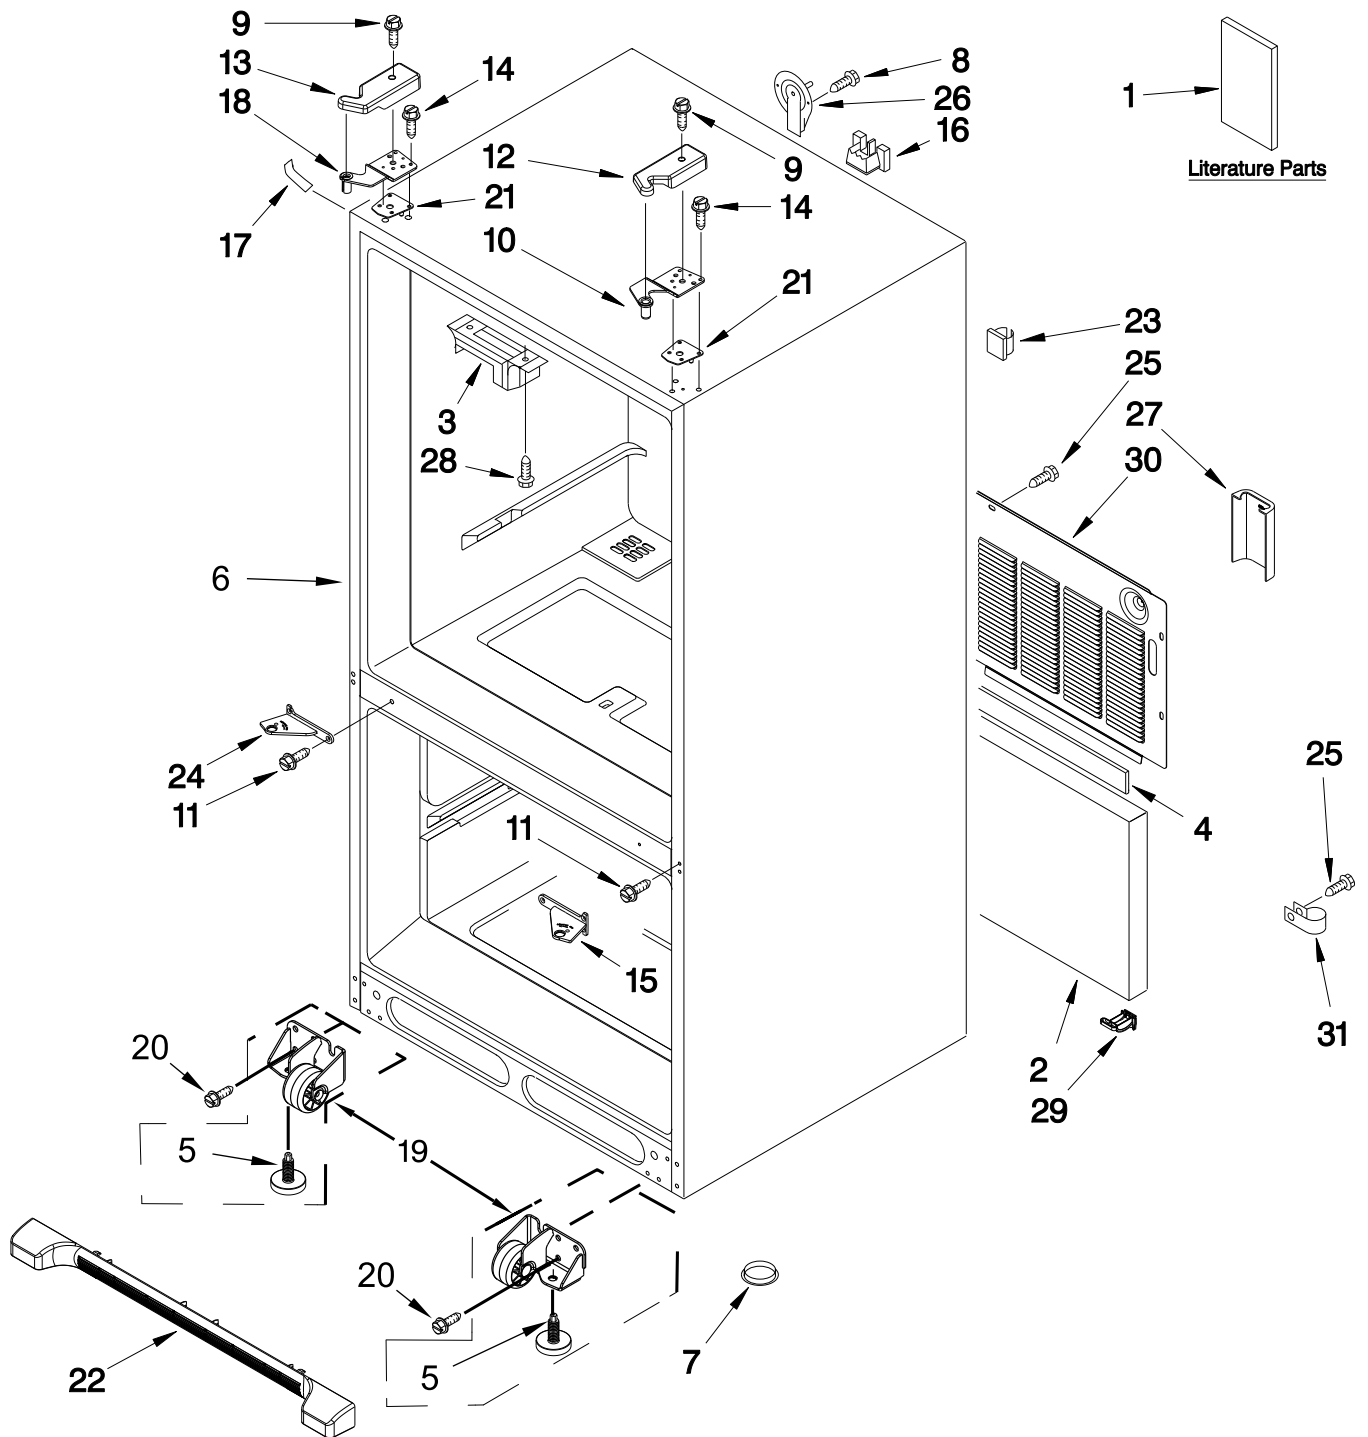

KitchenAid®

FRENCH DOOR BOTTOM MOUNT REFRIGERATOR

MODELS:

KRFC302EWH00 (White)

KRFC302EBL00 (Black)

KRFC302ESS00 (Stainless Steel)

KRFC302EBS00 (Black Stainless)

CABINET PARTS

CABINET PARTS

<u>Illus. No.</u>	<u>Part No.</u>	<u>Description</u>
1		Literature Parts
	W10543539	Tech Sheet
	W10742059	Owners Manual
	W10739667	Energy Guide
2	12820505	Insulation
3	W10120087	Block, Pivot
4	B5759655	Gasket
5	W10141622	Brake, Roller
6		Cabinet (Not a Servicable Part)
7		Plug, Button
	A3076901	Black
8	12990504	Screw
9	12992603	Screw
10		Hinge, Top
	W10210891	Right Hand
11	W10339086	Screw
12		Cover, Right Hinge
	W10163247	White
	W10153131	Black
	W10120103	Grey

<u>Illus. No.</u>	<u>Part No.</u>	<u>Description</u>
13		Cover, Left Hinge
	W10163248	White
	W10153130	Black
	W10120102	Grey
14	12992403	Screw
15		Hinge, Center
		Right Hand
	W10162695	White
	W10210883	Black
	W10135097	Grey
16	W10658542	Block, Fill Tube
17		Cover, Corner
	12587703W	White
	12587703B	Black
	12587703AP	Grey
18		Hinge, Top
	W10210890	Left Hand
19		Roller Assembly (Front)
	W10515763	Left Hand
	W10515762	Right Hand
20	12991302	Screw