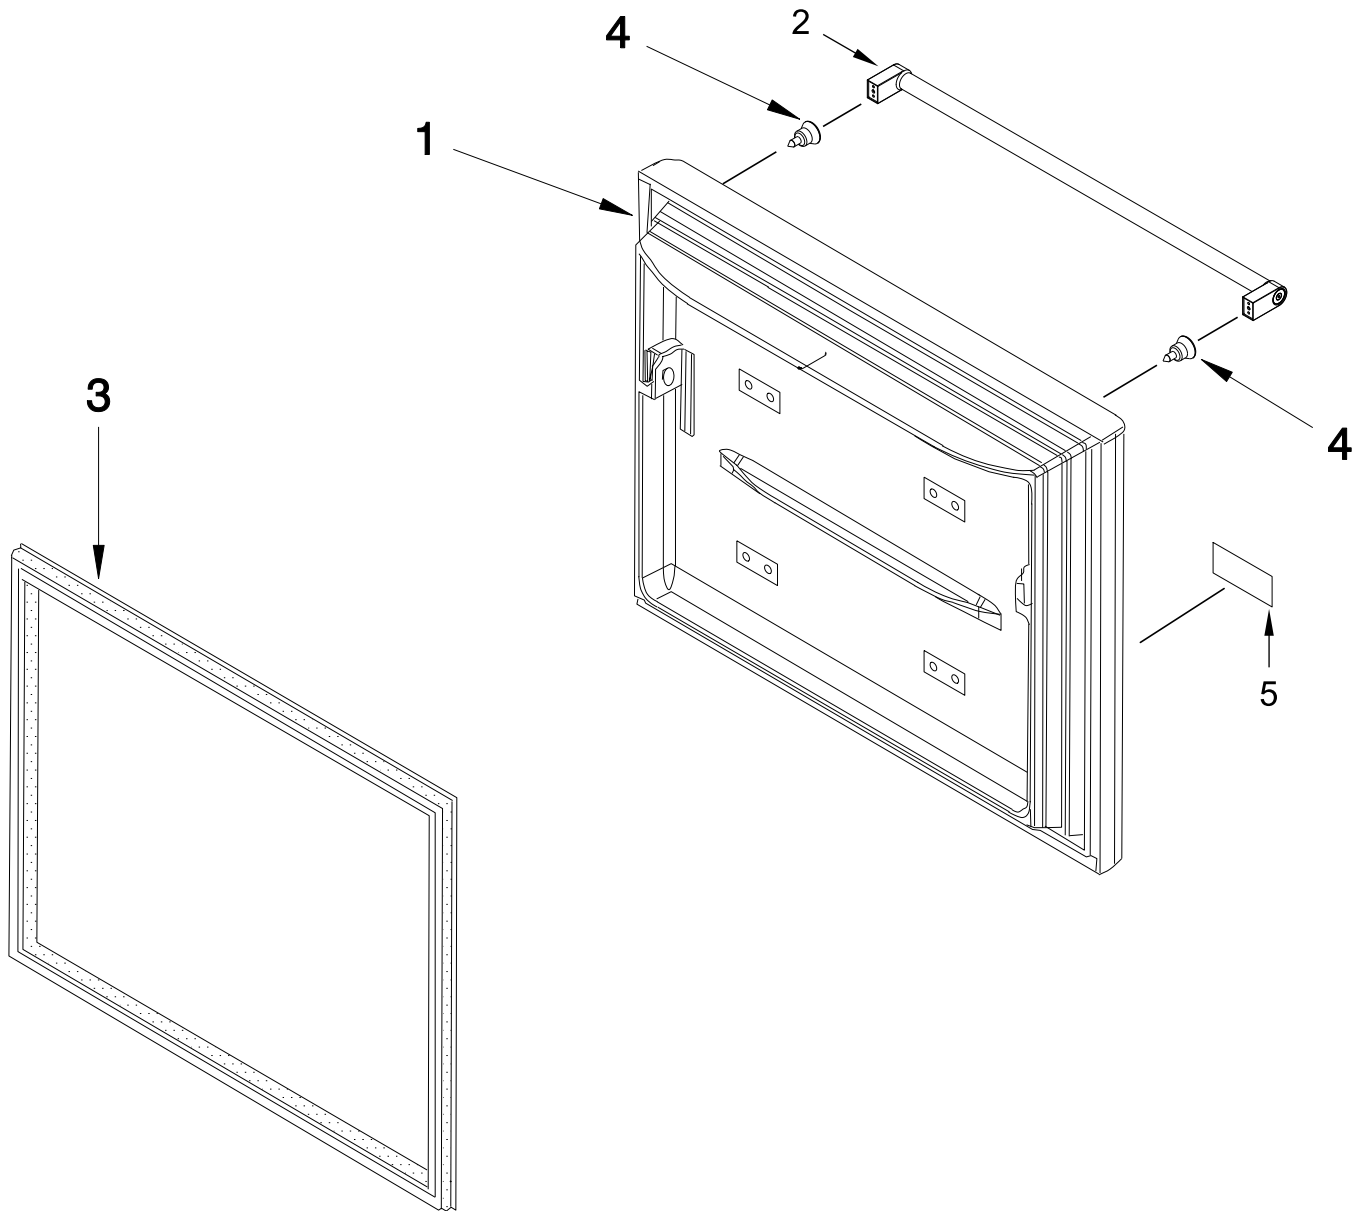

FREEZER DOOR PARTS