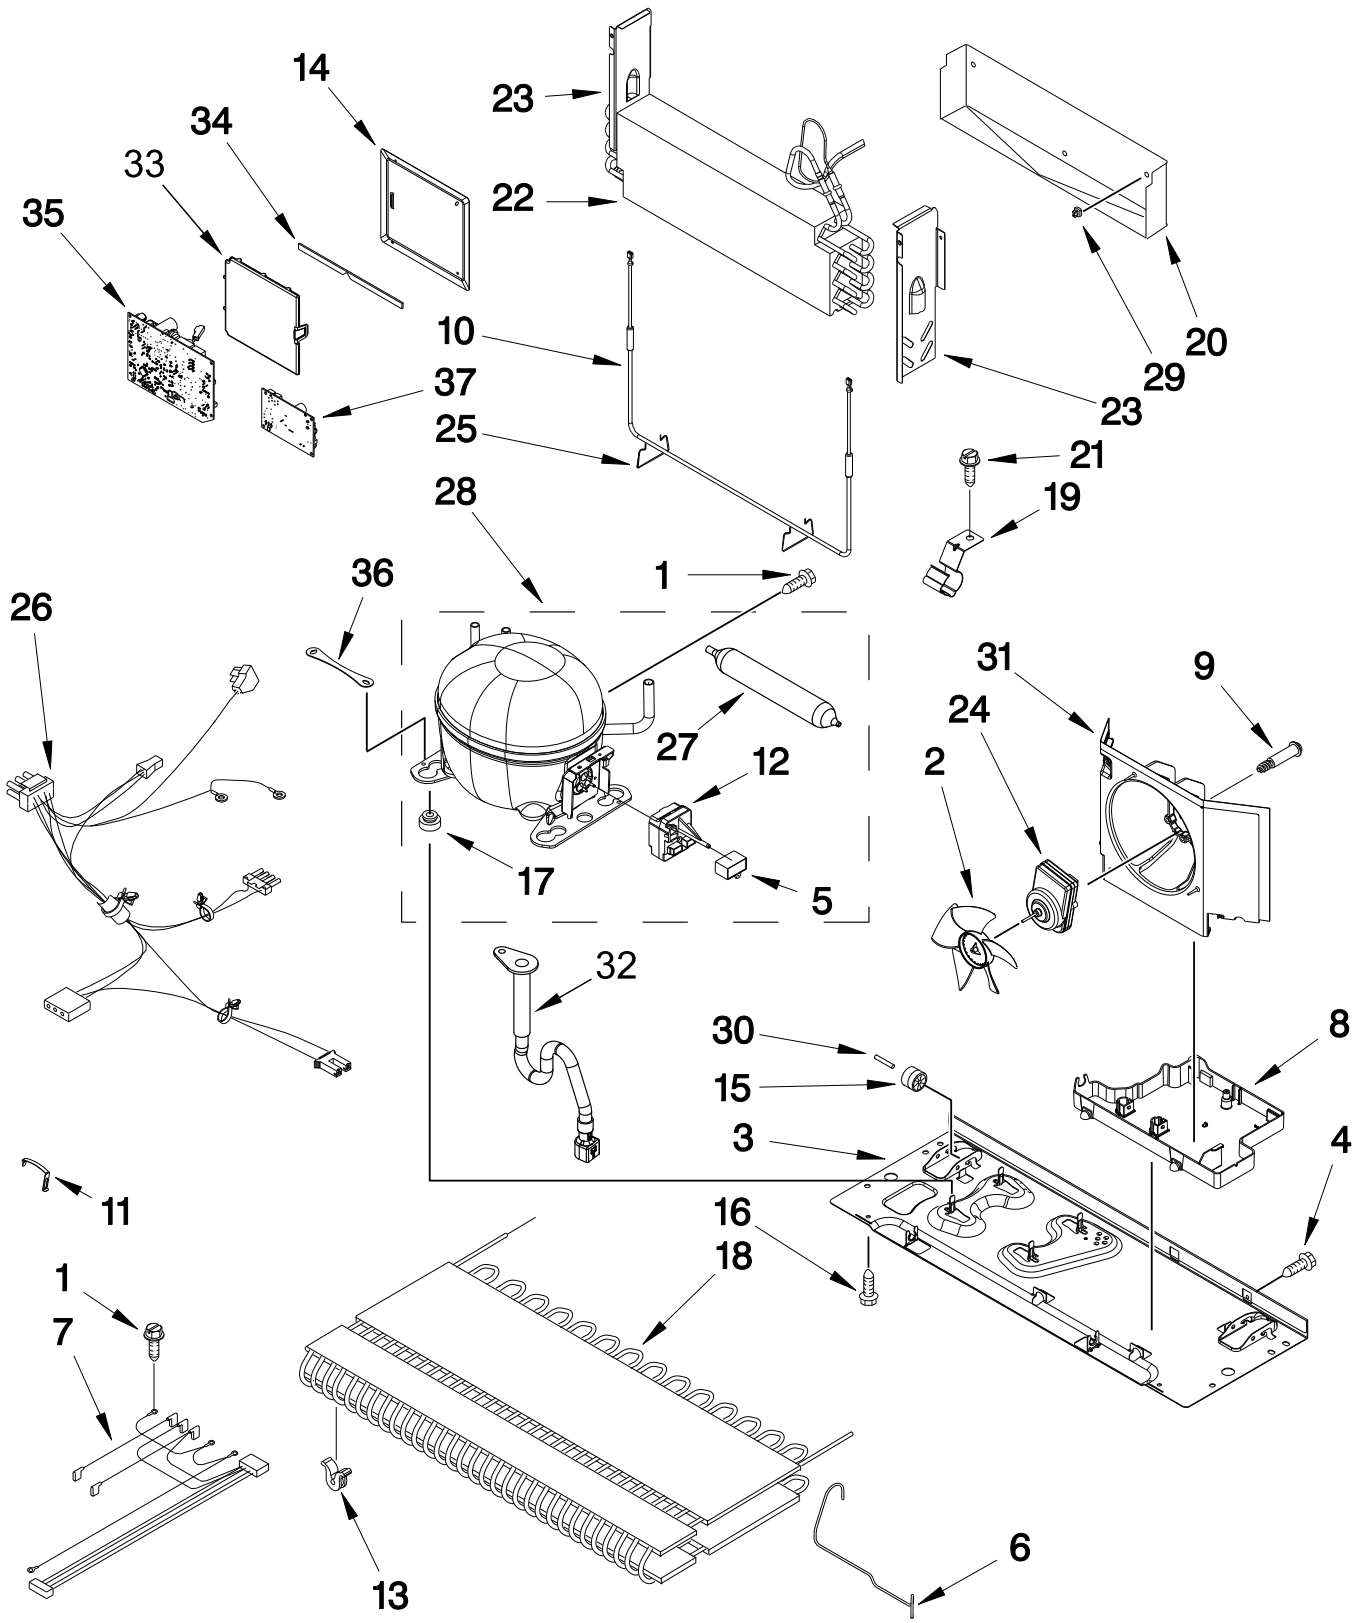

UNIT PARTS

UNIT PARTS

<u>Illus.</u> <u>No.</u>	<u>Part No.</u>	<u>Description</u>
1	12992301	Screw
2	12825803	Blade, Fan
3	W10480111	Basepan
4	12990511	Screw
5	W10350564	Capacitor
6	W10233569	Tube, Discharge
7	W10292241	Harness, Evaporator Heater
8	W10655368	Pan, Drain
9	W10622701	Screw
10	12729123	Heater, Defrost
11	W10216075	Strap, Bale
12	W10330834	Device, Start
13	W10137529	Grommet, Condenser
14	12961602	Cover, Control Box
15	12477102	Roller
16	12992101	Screw
17	10835903	Grommet
18	W10346415	Condenser

<u>Illus.</u> <u>No.</u>	<u>Part No.</u>	<u>Description</u>
19	W10281329	Clip, Drier
20	W10292803	Tray, Drip
21	12990701	Screw
22	W10317014	Evaporator
23		Dam
	12225602	Left Hand
	12225702	Right Hand
24	W10609117	Motor, Condenser Fan
25	10428101	Clip, Heater
26	W10679221	Harness, Wire
27	W10177049	Drier
28	W10445422	Compressor
29	10623002	Clip, Evaporator
30	12477202	Axle, Roller
31	W10189184	Shroud, Condenser Fan
32	W10622099	Extension, Drain Tube
33	W10296541	Lid, HV Control Box
34	12957801	Gasket, Control Box

<u>Illus.</u> <u>No.</u>	<u>Part No.</u>	<u>Description</u>
35	W10120827	Control, Electronic
36	W10236396	Strap, Compressor
37	W10120821	Control, Power Supply Electronic Following Parts Not Illustrated
	978025	Valve, Access
	978026	Valve, Access
	978027	Valve, Access
	978028	Valve, Access
	978029	Valve, Access
	978030	Valve, Access
	876764	Valve, Access
		REFRIGERANT CHARGE 5.00 oz. (R-134A)