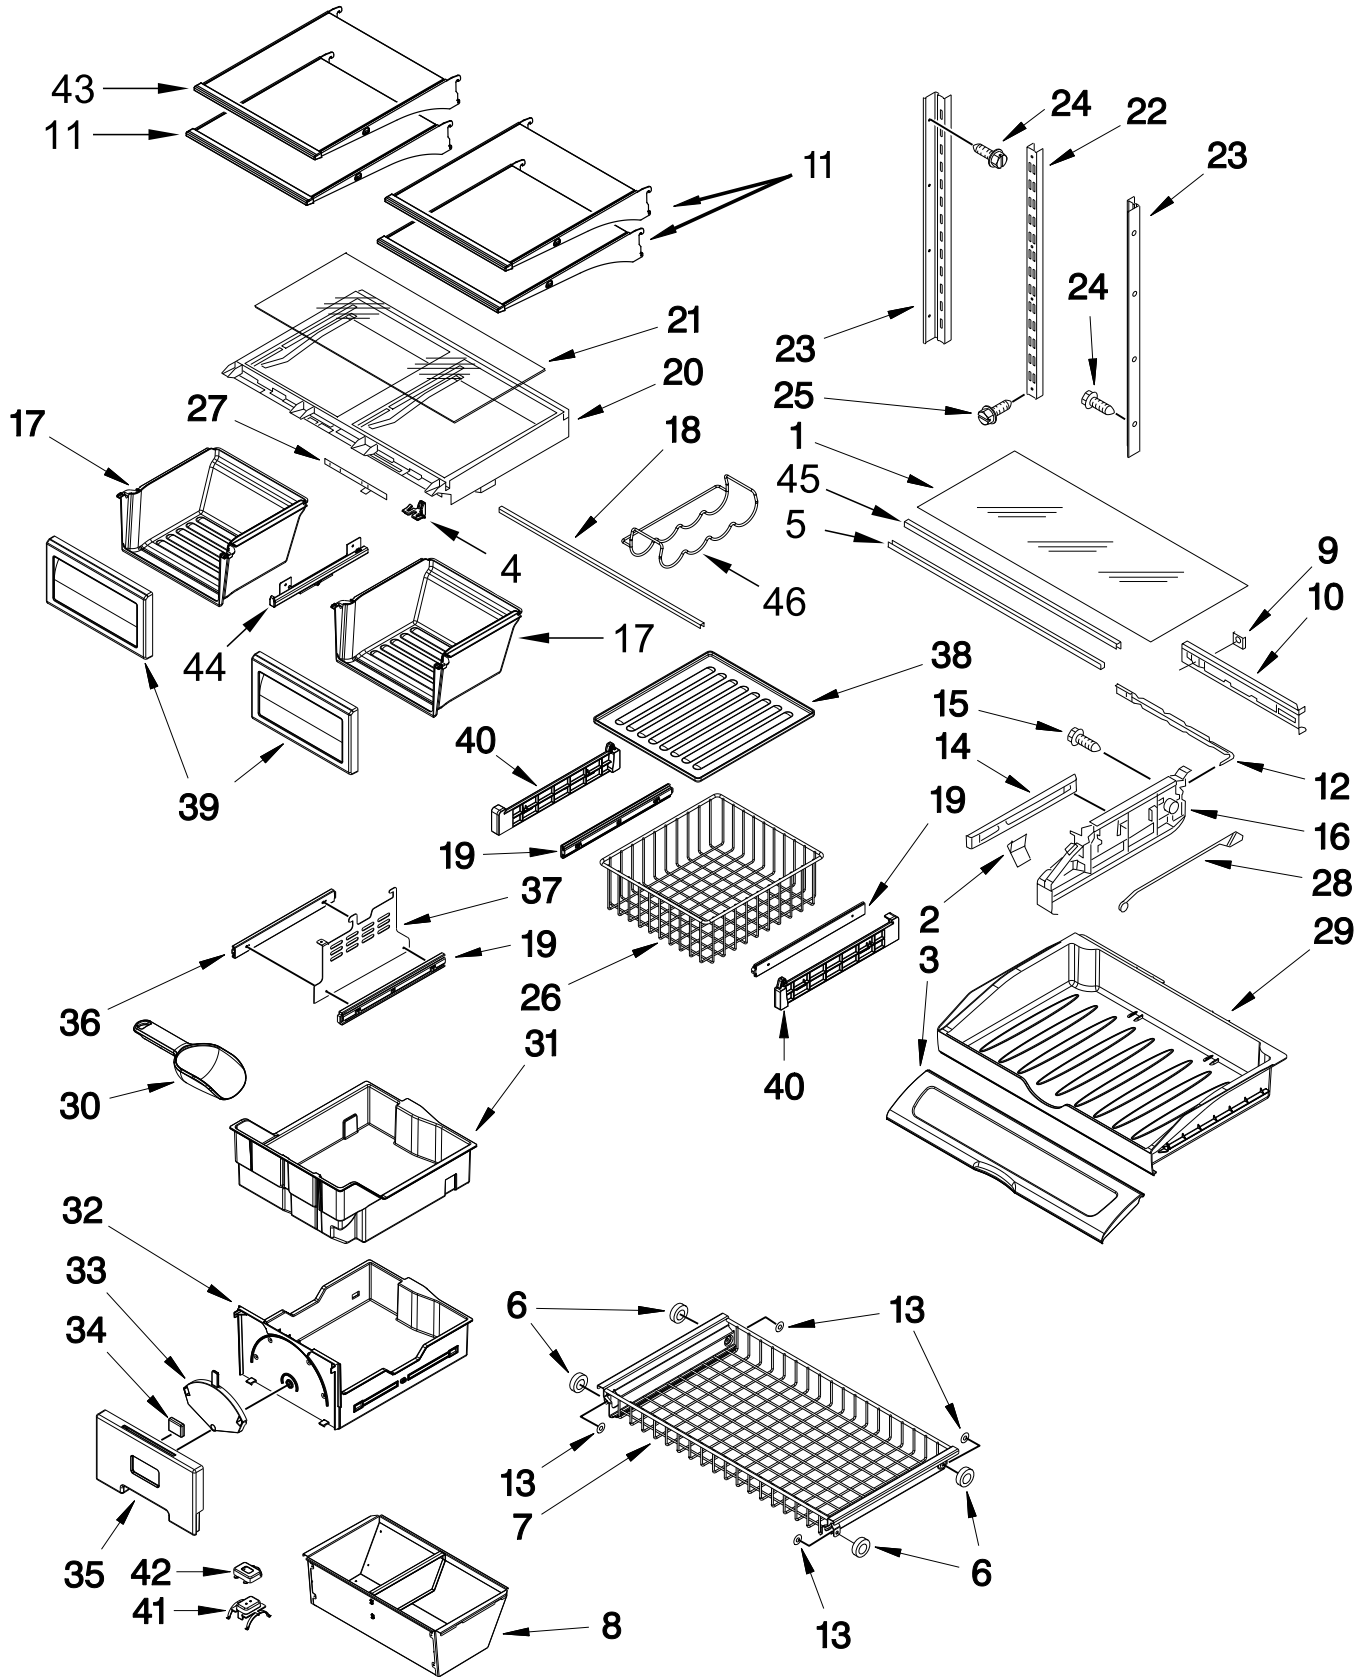

SHELF PARTS

SHELF PARTS

<u>Illus. No.</u>	<u>Part No.</u>	<u>Description</u>
1	12204815	Glass, Pantry
2	12655204	Knob, Temperature Control
3	12656822	Lid, Pantry Drawer
4	W10119222	Knob, Humidity Control
5	12227305WH	Brace, Pantry
6	2204542	Roller, Basket
7	W10119854	Basket, Middle
8	W10144706	Assembly, Bin
9	12656901	Gasket, Pantry
10	12656202	Housing, Control
11	W10739613	Assembly, Shelf
12	12655402	Slide, Temperature Control
13	2207415	Nut, Hex
14		Glide, Drawer
	W10132653	Left Hand
	W10132652	Right Hand
15	12990504	Screw

<u>Illus. No.</u>	<u>Part No.</u>	<u>Description</u>
16		Endcap, Pantry
	W10122078	Left Hand
	W10121977	Right Hand
17	W10119219	Pan, Crisper
18	W10490807	Brace, Crisper Frame
19	W10170836	Glide, Upper Basket
20	W10119215	Frame, Crisper
21	12204827	Glass, Crisper Cover
22	W10273463	Ladder, Center
23	W10569182	Ladder, Side
24	12990513	Screw
25	12990515	Screw
26	W10120003	Basket, Upper Freezer
27	W10119217	Slide, Humidity Control
28	12655303	Bar, Temperature Control
29	12655703	Drawer, Pantry
30	W10182881	Scoop, Ice Pan
31	W10120005	Pan, Ice

<u>Illus. No.</u>	<u>Part No.</u>	<u>Description</u>
32	W10120008	Carrier, Ice Pan
33	W10184030	Lever, Ice Pan
34	W10131252	Magnet, Latch
35	W10174720	Front, Ice Pan
36	W10170835	Glide, Ice Pan
37	W10120014	Support, Freezer Door
38	W10451455	Mat, Upper Basket
39	W10119220	Front, Crisper
40		Adapter, Basket
	W10163084	Left Hand
	W10163087	Right Hand
41	W10121002	Latch, Coupler
42	W10121004	Housing, Coupler
43	W10739612	Assembly, Shelf
44		Slide, Crisper
	2302952	Left Hand
	2302953	Right Hand
45	W10528935	Trim, Pantry Glass
46	W10742811	Rack, Wine