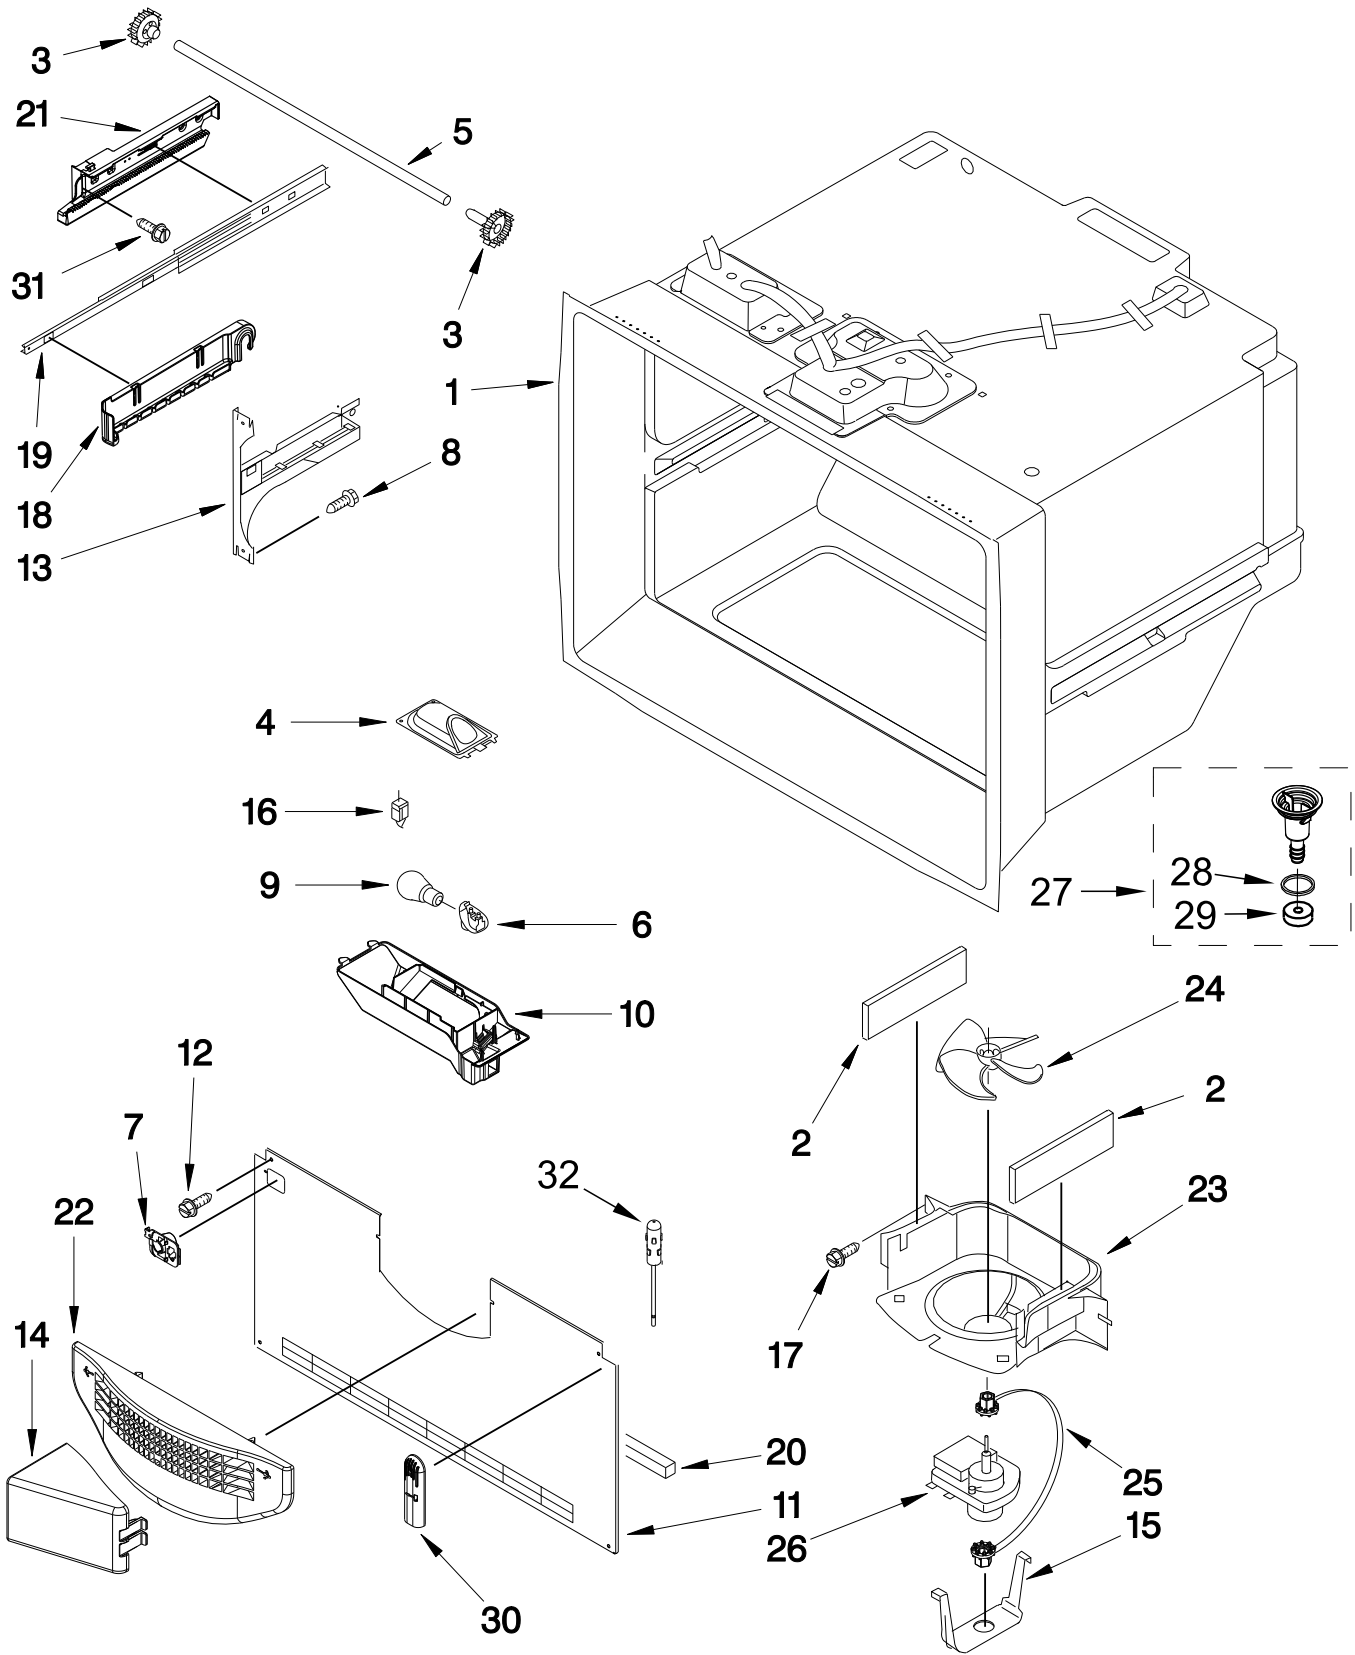

FREEZER LINER PARTS

FREEZER LINER PARTS

<u>Illus.</u> <u>No.</u>	<u>Part No.</u>	<u>Description</u>	<u>Illus.</u> <u>No.</u>	<u>Part No.</u>	<u>Description</u>	<u>Illus.</u> <u>No.</u>	<u>Part No.</u>	<u>Description</u>
1		Liner (Not A Serviceable Part)	14	W10157765	Diverter, Air	26	W10128551	Motor, Evaporator
2	A3189392	Gasket, Foam	15	13058002	Clip, Evaporator Motor	27	W10662407	Assembly, Drain Funnel
3	12002497	Gear	16	12466105	Switch, Light	28	M0500703	Seal
4	12476401V	Housing, Freezer Light	17	12990504	Screw	29	B8381501	Gasket, Drain
5	12812903WD	Shaft, Rack	18		Cradle, Basket	30	12815301	Cover, Thermistor
6	12570701V	Socket, Light		W10119848	Left Hand	31	12990501	Screw
7	W10201550	Guide, Fill Tube		W10119849	Right Hand	32	12791419SP	Thermistor
8	12990521	Screw	19	13055901N	Slide, Drawer			Following Parts Not Illustrated
9	W10745744	Lamp, LED	20	A3189396	Gasket	W10196195		Harness, Lights (Freezer)
10	W10119832	Module, Freezer Light	21		Adapter, Slide			
11	W10308420	Cover, Evaporator		W10544403	Left Hand			
12	12990511	Screw		W10544404	Right Hand			
13		Bracket, Door	22	13024803	Grille, Freezer Air			
	W10330994	Left Hand	23	13057901	Shroud, Evaporator Fan			
	W10330995	Right Hand	24	2169142	Blade, Fan			
			25	W10121318	Grommet