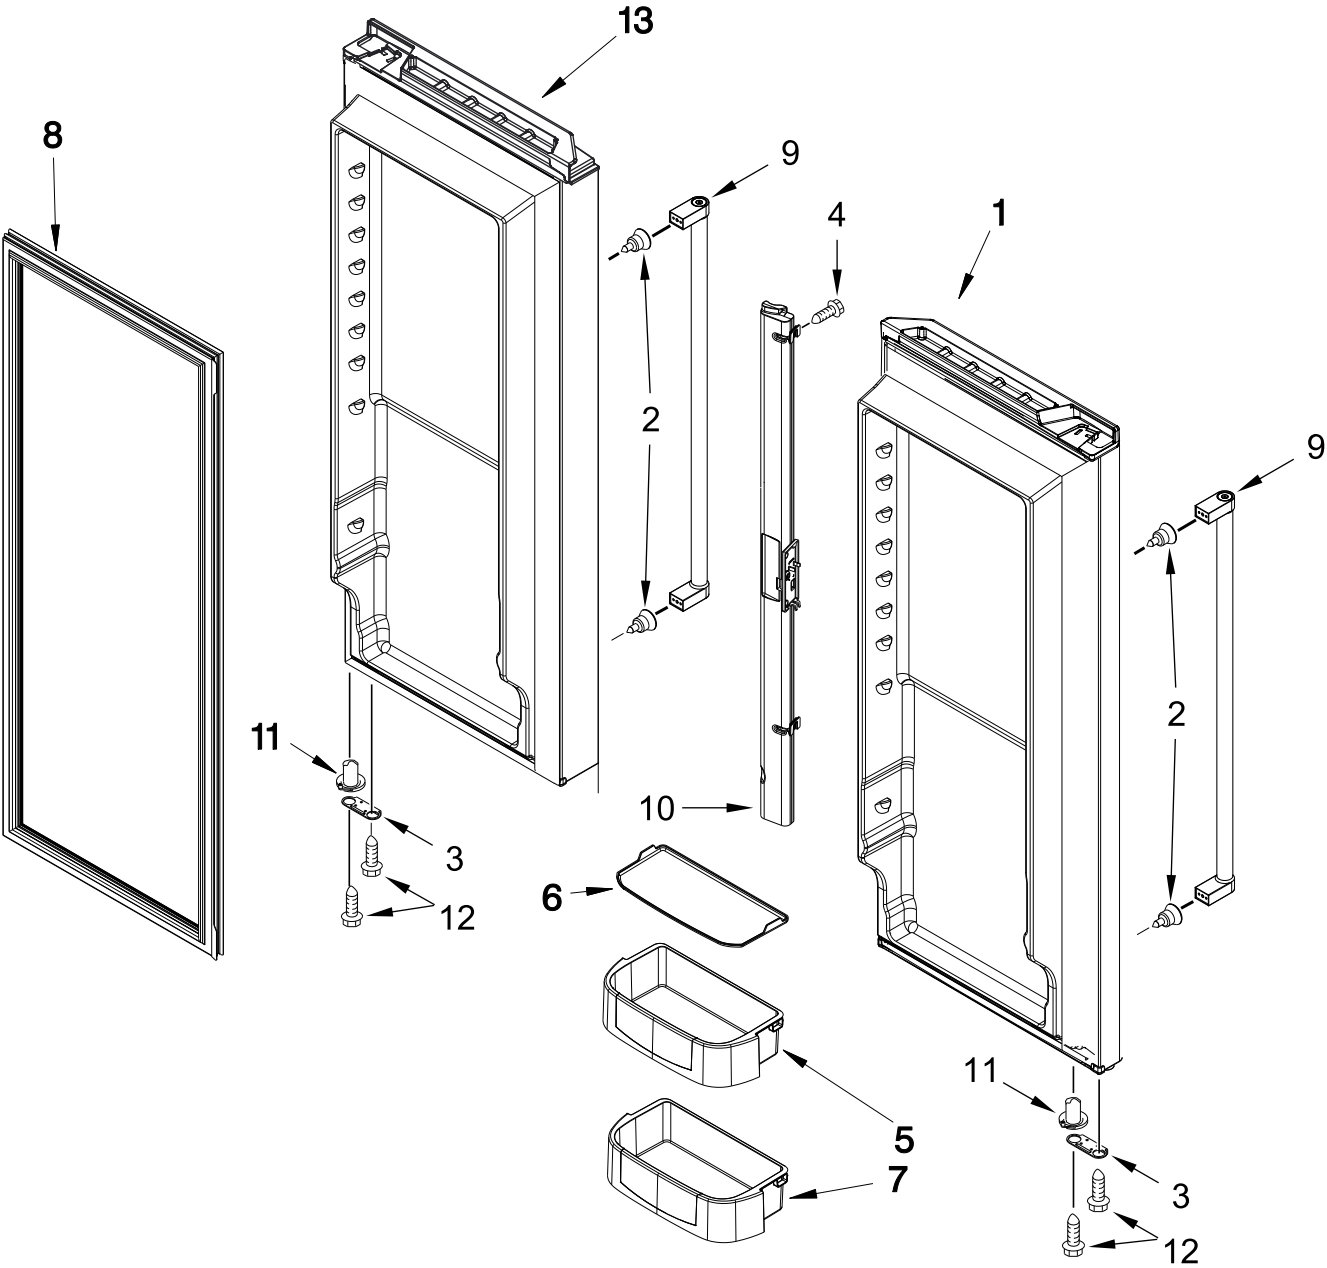

FREEZER LINER PARTS

<u>Illus.</u> <u>No.</u>	<u>Part No.</u>	<u>Description</u>	<u>Illus.</u> <u>No.</u>	<u>Part No.</u>	<u>Description</u>	<u>Illus.</u> <u>No.</u>	<u>Part No.</u>	<u>Description</u>
1		Liner (Not A Serviceable Part)	14	W10157765	Diverter, Air	26	W10128551	Motor, Evaporator
2	A3189392	Gasket, Foam	15	13058002	Clip, Evaporator Motor	27	W10662407	Assembly, Drain Funnel
3	12002497	Gear	16	12466105	Switch, Light	28	M0500703	Seal
4	12476401V	Housing, Freezer Light	17	12990504	Screw	29	B8381501	Gasket, Drain
5	12812903WD	Shaft, Rack	18		Cradle, Basket	30	12815301	Cover, Thermistor
6	12570701V	Socket, Light		W10119848	Left Hand	31	12990501	Screw
7	W10201550	Guide, Fill Tube		W10119849	Right Hand	32	12791419SP	Thermistor
8	12990521	Screw	19	13055901N	Slide, Drawer			Following Parts Not Illustrated
9	W10745744	Lamp, LED	20	A3189396	Gasket	W10196195		Harness, Lights (Freezer)
10	W10119832	Module, Freezer Light	21		Adapter, Slide			
11	W10308420	Cover, Evaporator		W10544403	Left Hand			
12	12990511	Screw		W10544404	Right Hand			
13		Bracket, Door	22	13024803	Grille, Freezer Air			
	W10330994	Left Hand	23	13057901	Shroud, Evaporator Fan			
	W10330995	Right Hand	24	2169142	Blade, Fan			
			25	W10121318	Grommet			

REFRIGERATOR DOOR PARTS