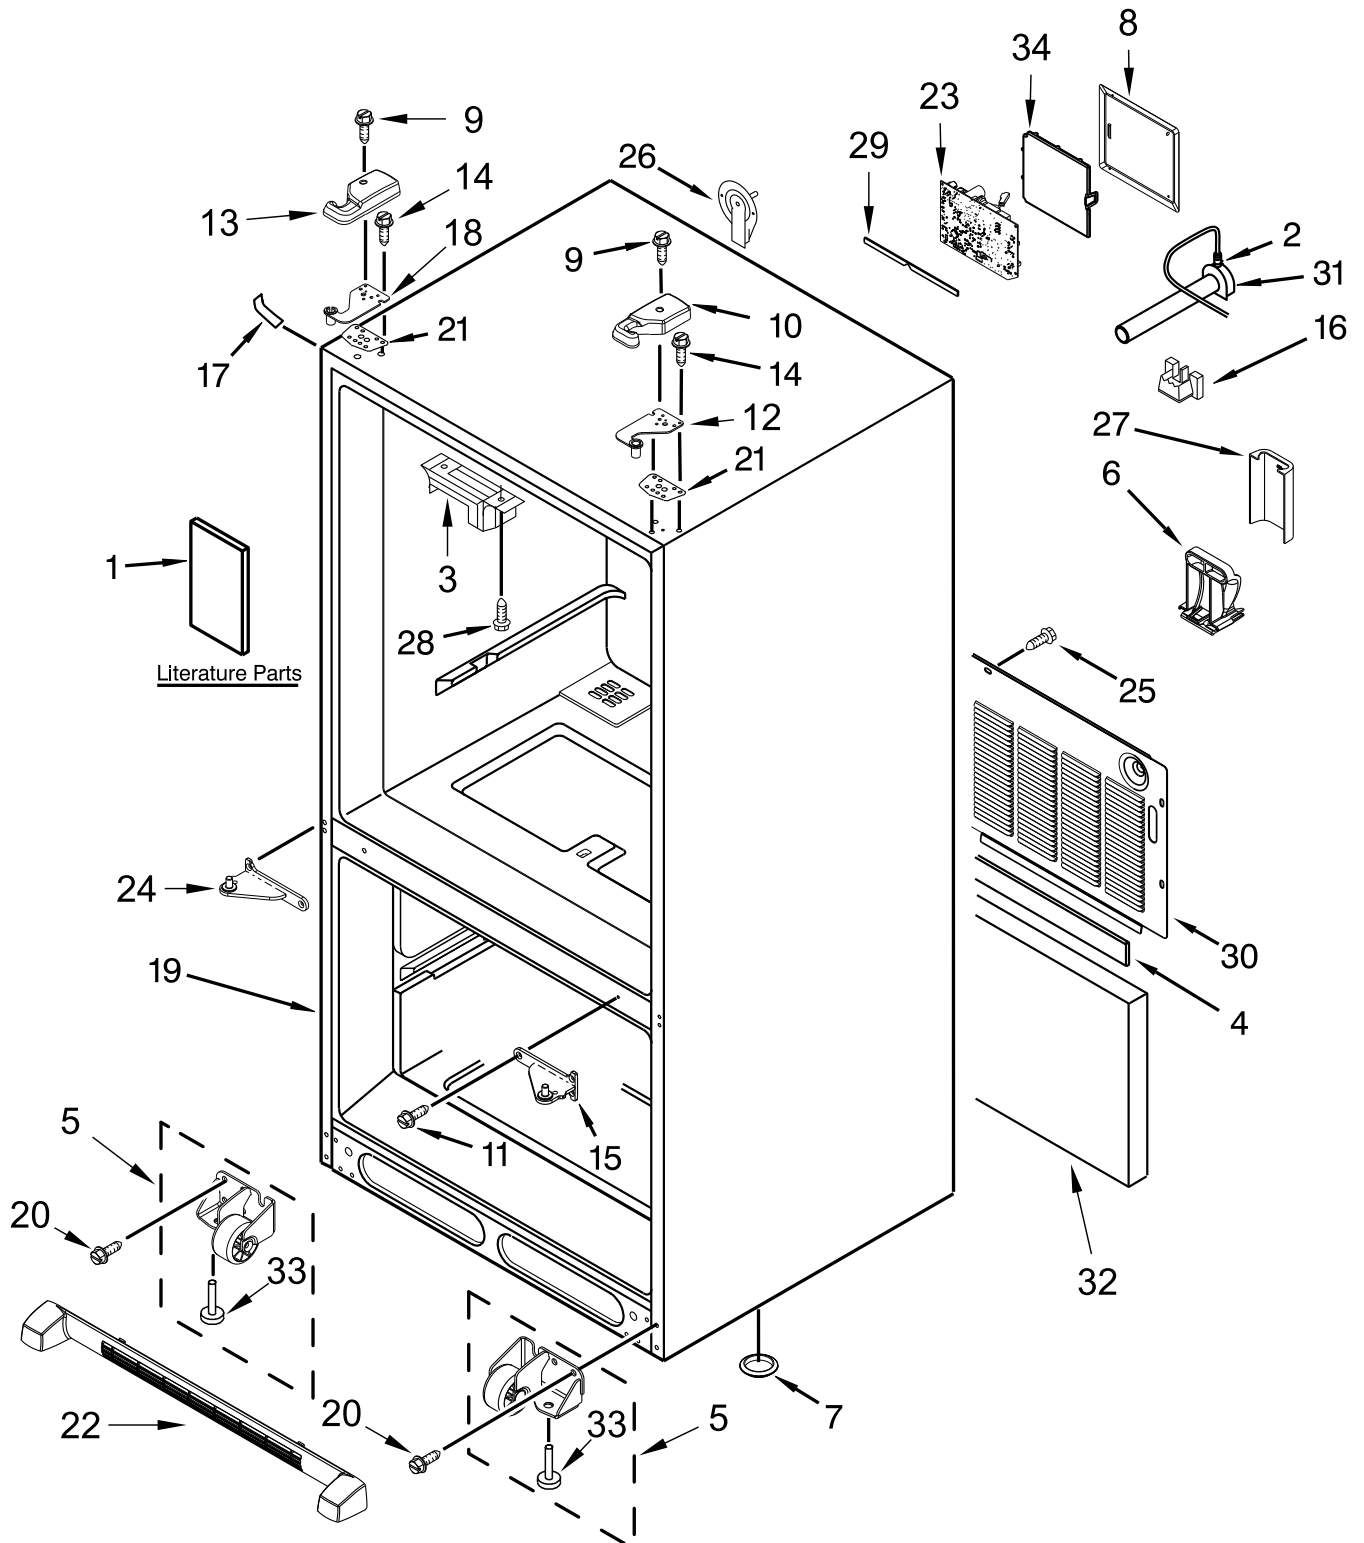

KitchenAid®

20 CUBIC FOOT FRENCH DOOR BOTTOM MOUNT REFRIGERATOR

MODELS:

KRFC300EWH01 (White)
KRFC300EBL01 (Black)

CABINET PARTS

CABINET PARTS

<u>Illus. No.</u>	<u>Part No.</u>	<u>Description</u>
1		Literature Parts
	W10635370	Use and Care Guide
	W10739663	Energy Guide
		Tech Sheet
	W10787424	English
	W10787423	French
2	M0114003	Clip, Speed
3	12698403	Plate, Pivot
4	B5759655	Gasket
5		Assembly, Roller
	W10515763	Left Hand
	W10515762	Right Hand
6	W10528513	Sweep, Dual Tube
7		Plug, Button
	A3076901	Black
8	W10257665	Box, HV Control
9	12992602	Screw
10		Cover, Hinge
		Right Hand
	12962302W	White
	12962302B	Black
11	W10339086	Screw

<u>Illus. No.</u>	<u>Part No.</u>	<u>Description</u>
12		Hinge, Top
	12963205EDN.	Right Hand
13		Cover, Hinge
		Left Hand
	W10337634	White
	W10337647	Black
14	12992403	Screw
15		Hinge, Center
		Right Hand
	13000002WD	White
	13000008ED	Black
16	W10658542	Block, Fill Tube
17		Cover, Corner
	12587703W	White
	12587703B	Black
18		Hinge, Top
	12963204EDN.	Left Hand
19		Cabinet (Not A Serviceable Part)
20	12991302	Screw
21		Shim, Hinge
	12999501	Left Hand
	12999502	Right Hand

<u>Illus. No.</u>	<u>Part No.</u>	<u>Description</u>
22		Assembly, Grille (Includes Clips)
	W10534154	White
	W10534153	Black
23	W10317076	Board, HV Control
24		Hinge, Center
		Left Hand
	13000001WD	White
	13000007ED	Black
25	12990511	Screw
26	12726003	Cover, Water Line
27	W10208593	Guard, Dual Water Valve
28	12990302	Screw
29	12957801	Gasket, Control Box
30	W10211855	Cover, Unit
31	10463203	Elbow, Fill Tube
32	12820505	Insulation
33	W10141622	Brake, Roller
34	12957702SP	Lid, HV Box