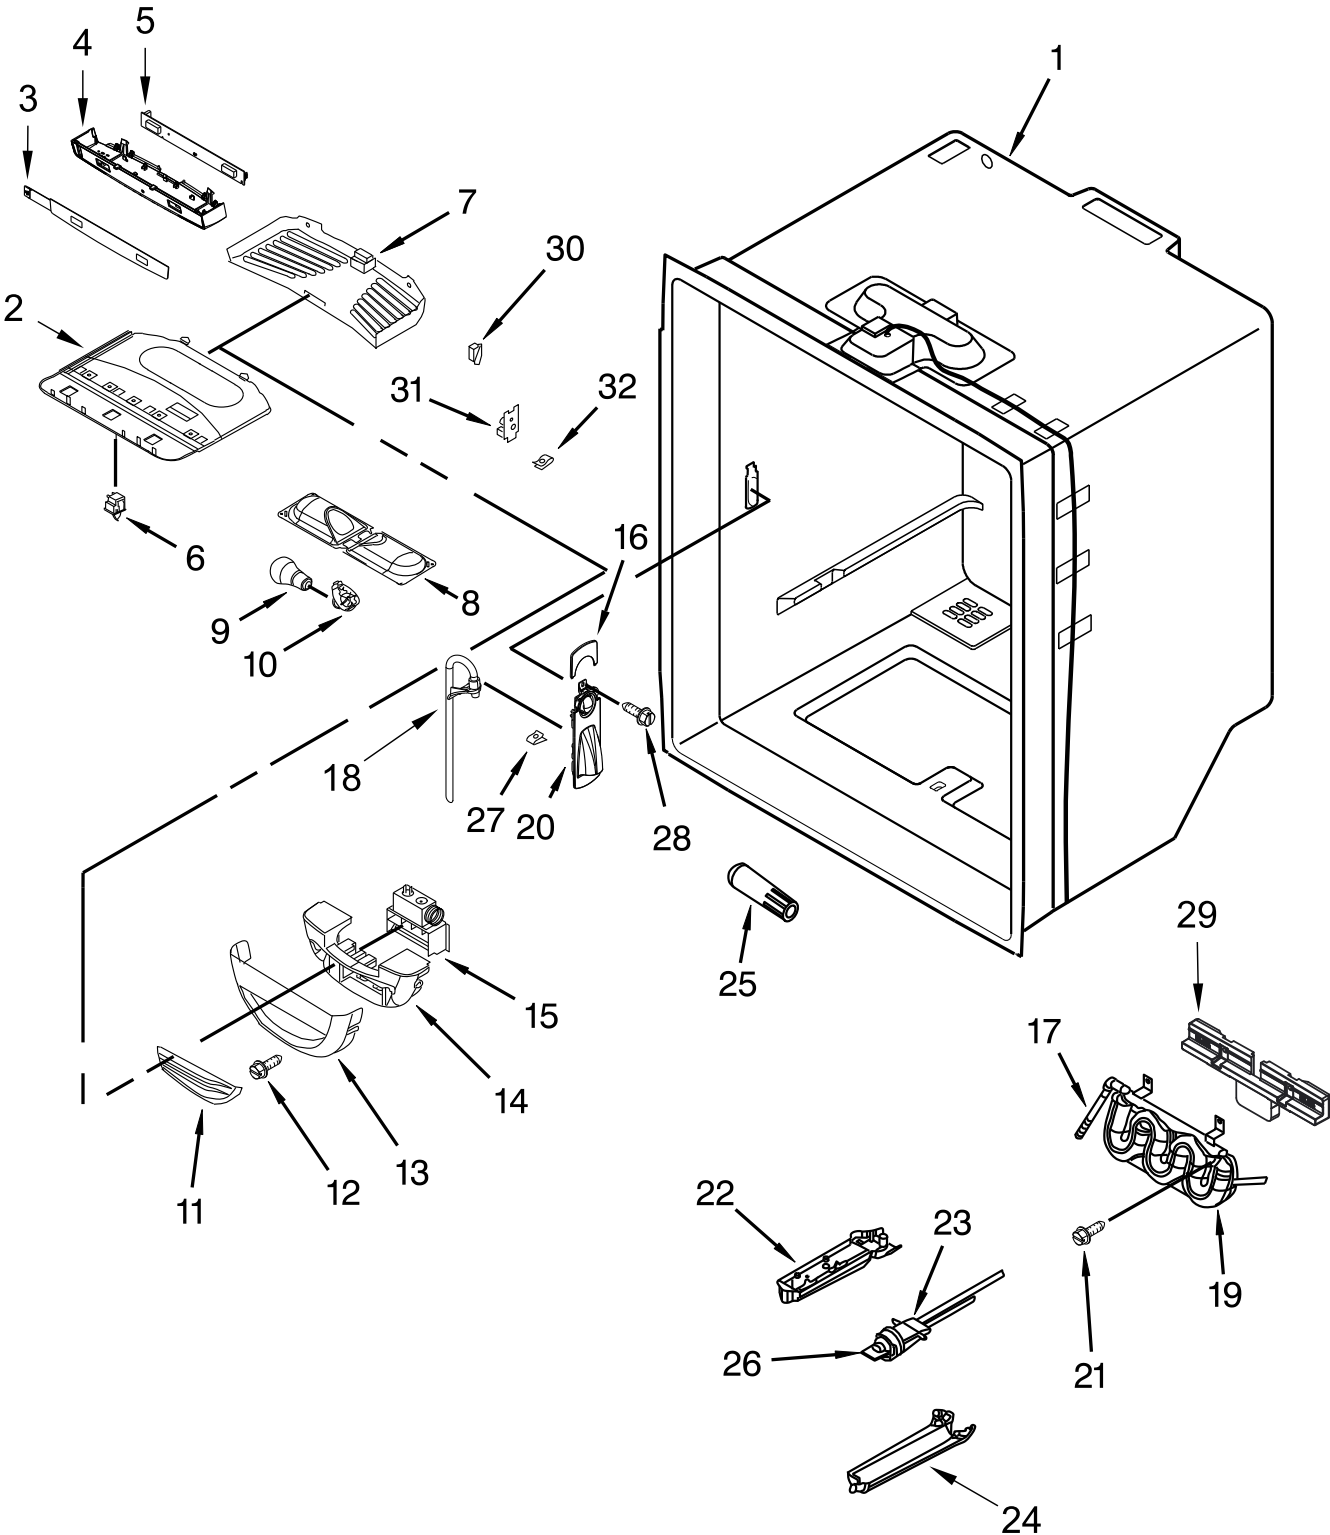

REFRIGERATOR LINER PARTS

REFRIGERATOR LINER PARTS

<u>Illus.</u> <u>No.</u>	<u>Part No.</u>	<u>Description</u>	<u>Illus.</u> <u>No.</u>	<u>Part No.</u>	<u>Description</u>	<u>Illus.</u> <u>No.</u>	<u>Part No.</u>	<u>Description</u>
1		Liner (Not A Serviceable Part)	14	13012402	Insulation, Damper	26	12664501SP	Cartridge, Bypass
2	W10464764	Module, Light	15	W10594329	Control, Damper	27	B8390302	Clip, Facade
3	W10746278	Overlay	16	12707005	Facade, Dispenser (Top)	28	12990513	Screw
4	W10464767	Module, Control	17	61006182	Union, Water	29	W10163893	Insulation, Tank
5	W10746274	Board, Control	18	12707206	Guide, Waterline	30	12575501	Switch, Limit
6	C3680310V	Switch, Light	19	12706112	Tank, Water	31	W10585699	Plate, Dispenser
7	12806501	Cover, Light	20	W10585703	Facade, Dispenser	32	12251001	Clip, Water Tube
8	W10443023	Housing, Light	21	12990512	Screw			Following Parts Not Illustrated
9	W10745744	Lamp, LED	22	12704801	Plate, Filter	W10224292		Harness, Controls (Refrigerator)
10	12570701V	Socket, Light	23	W10605367	Head, Water Filter			
11	12806801	Insert, Damper Cover	24	12568001	Cover, Filter			
12	12990604	Screw	25	W10735404	Filter, Water			
13	12806701	Cover, Damper