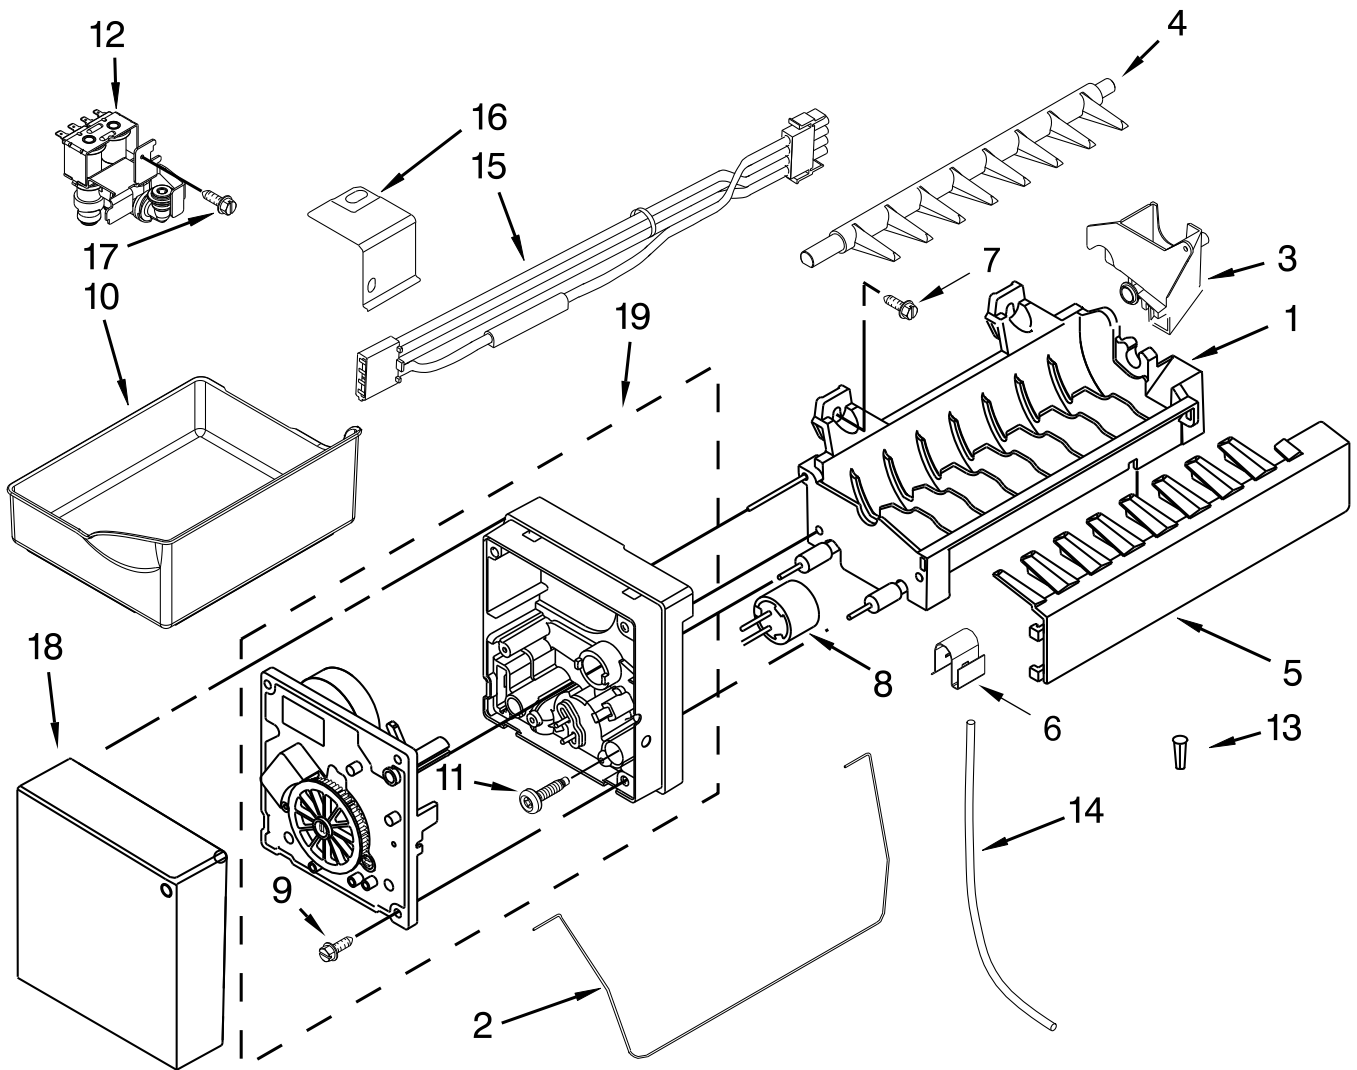

ICE MAKER PARTS

ICE MAKER PARTS

<u>Illus.</u> <u>No.</u>	<u>Part No.</u>	<u>Description</u>	<u>Illus.</u> <u>No.</u>	<u>Part No.</u>	<u>Description</u>	<u>Illus.</u> <u>No.</u>	<u>Part No.</u>	<u>Description</u>
1	W10300025	Assembly, Mold and Heater	10	W10171529N	Pan, Ice	19	W10281342	Assembly, Module And Motor
2	W10512602	Arm, Shut Off	11	8533917	Screw	100	W10469286	Assembly, Icemaker (Complete)
3	W10410073	Cup, Water Fill	12	W10420083	Valve, Water Inlet			FOLLOWING PARTS NOT ILLUSTRATED
4	W10318914	Ejector	13	A3223101	Insert, Tube		8003RP	Kit, Water Inlet
5	W10699925	Stripper, Ice	14	B5705333	Tubing, Plastic			
6	628379	Clip, Thermal Fuse	15	W10458985	Harness, Ice Maker			
7	W10001240	Screw	16	2256086	Bracket, Ice Maker			
8	627985	Thermostat	17	12991604	Screw			
9	W10068250	Screw	18	W10377174	Cover, Front