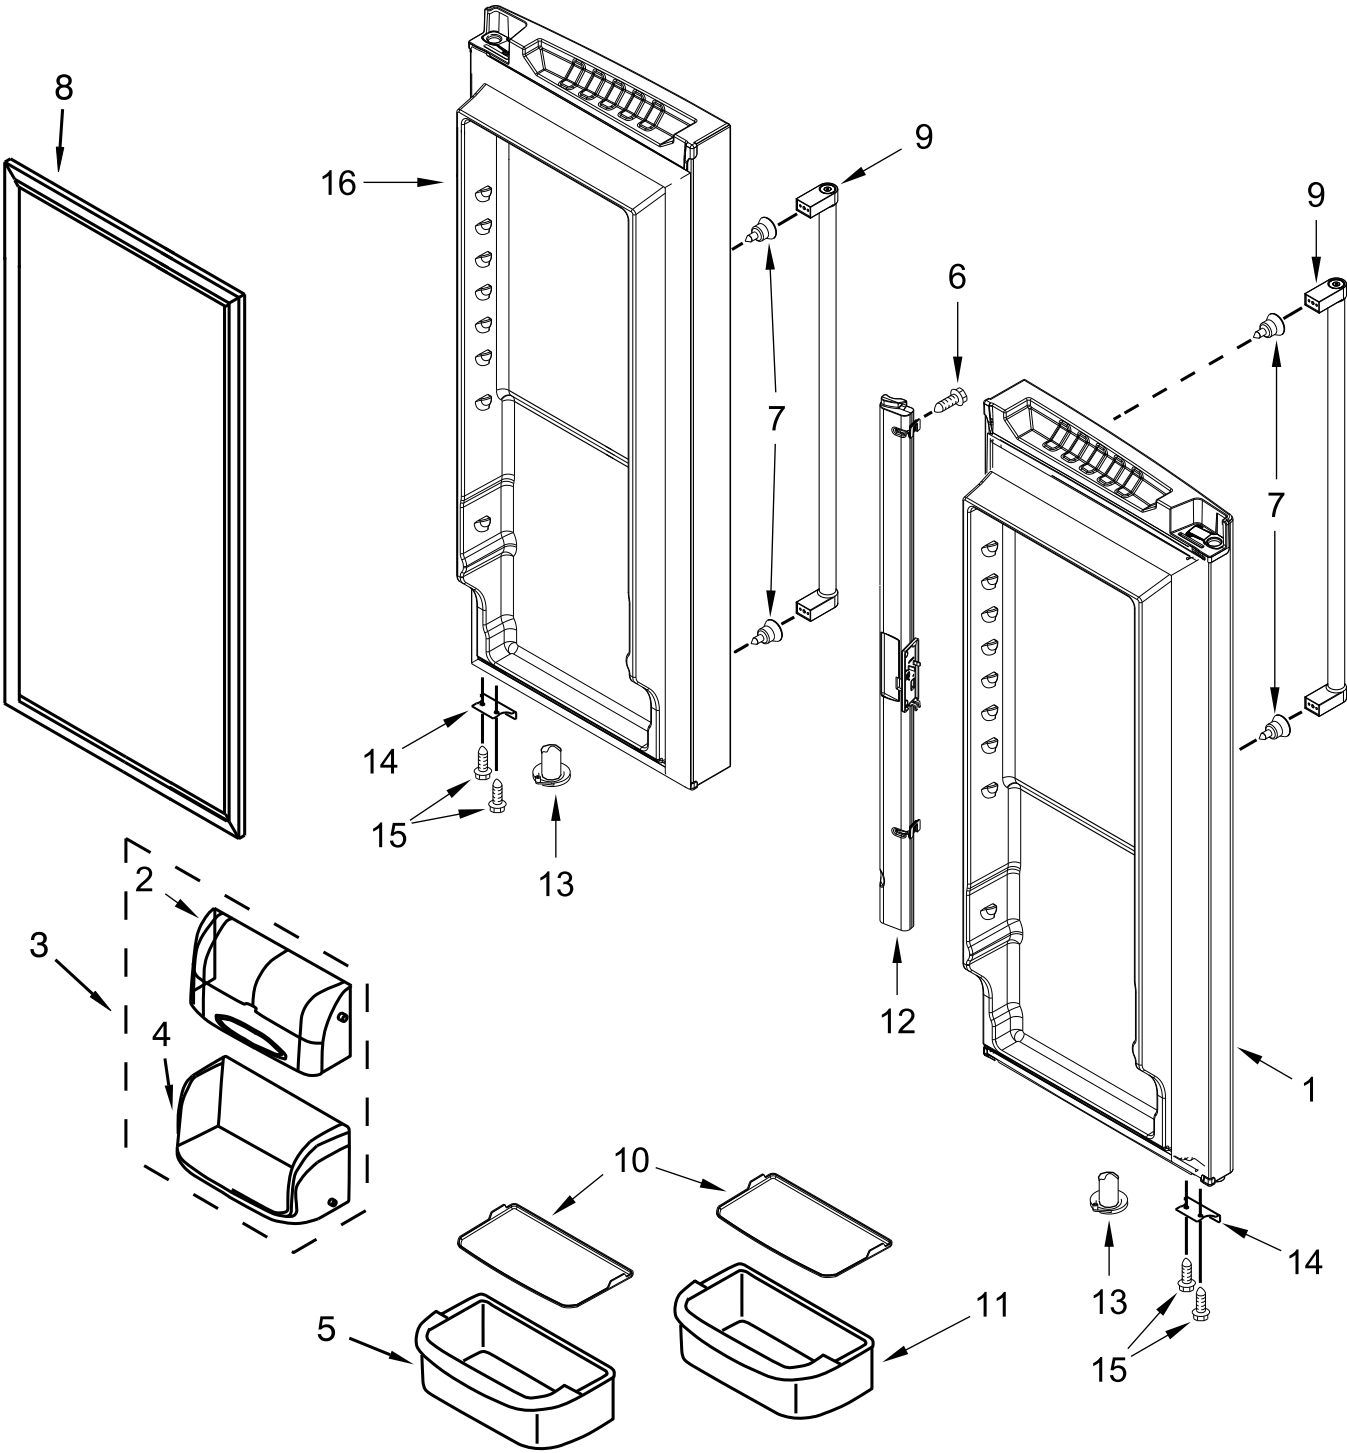

REFRIGERATOR DOOR PARTS

REFRIGERATOR DOOR PARTS

<u>Illus. No.</u>	<u>Part No.</u>	<u>Description</u>
1		Door, Left
	13107888W	White
	13107888B	Black
2	12804701SP	Door, Dairy
3	12744905	Assembly, Dairy
4	12369502SP	Tray, Dairy
5	W10371194	Bucket, Medium
6	12990204	Screw
7	W10460893	Screw
8		Gasket, Door
	W10443221	White
	W10435968	Black

<u>Illus. No.</u>	<u>Part No.</u>	<u>Description</u>
9		Handle, Door
	W10775000	Stainless
10	W10450021	Gripper, Medium
	W10449760	Gripper, Gallon
11	W10289497	Bucket, Gallon
12		Mullion, Door
	12722803W	White
	12722803B	Black
13		Closure, Door
	12028505W	White
	12028505B	Black

<u>Illus. No.</u>	<u>Part No.</u>	<u>Description</u>
14		Stop, Door
	12968202W	White
	12968202B	Black
15	12990504	Screw
16		Door, Right
	13107887W	White
	13107887B	Black