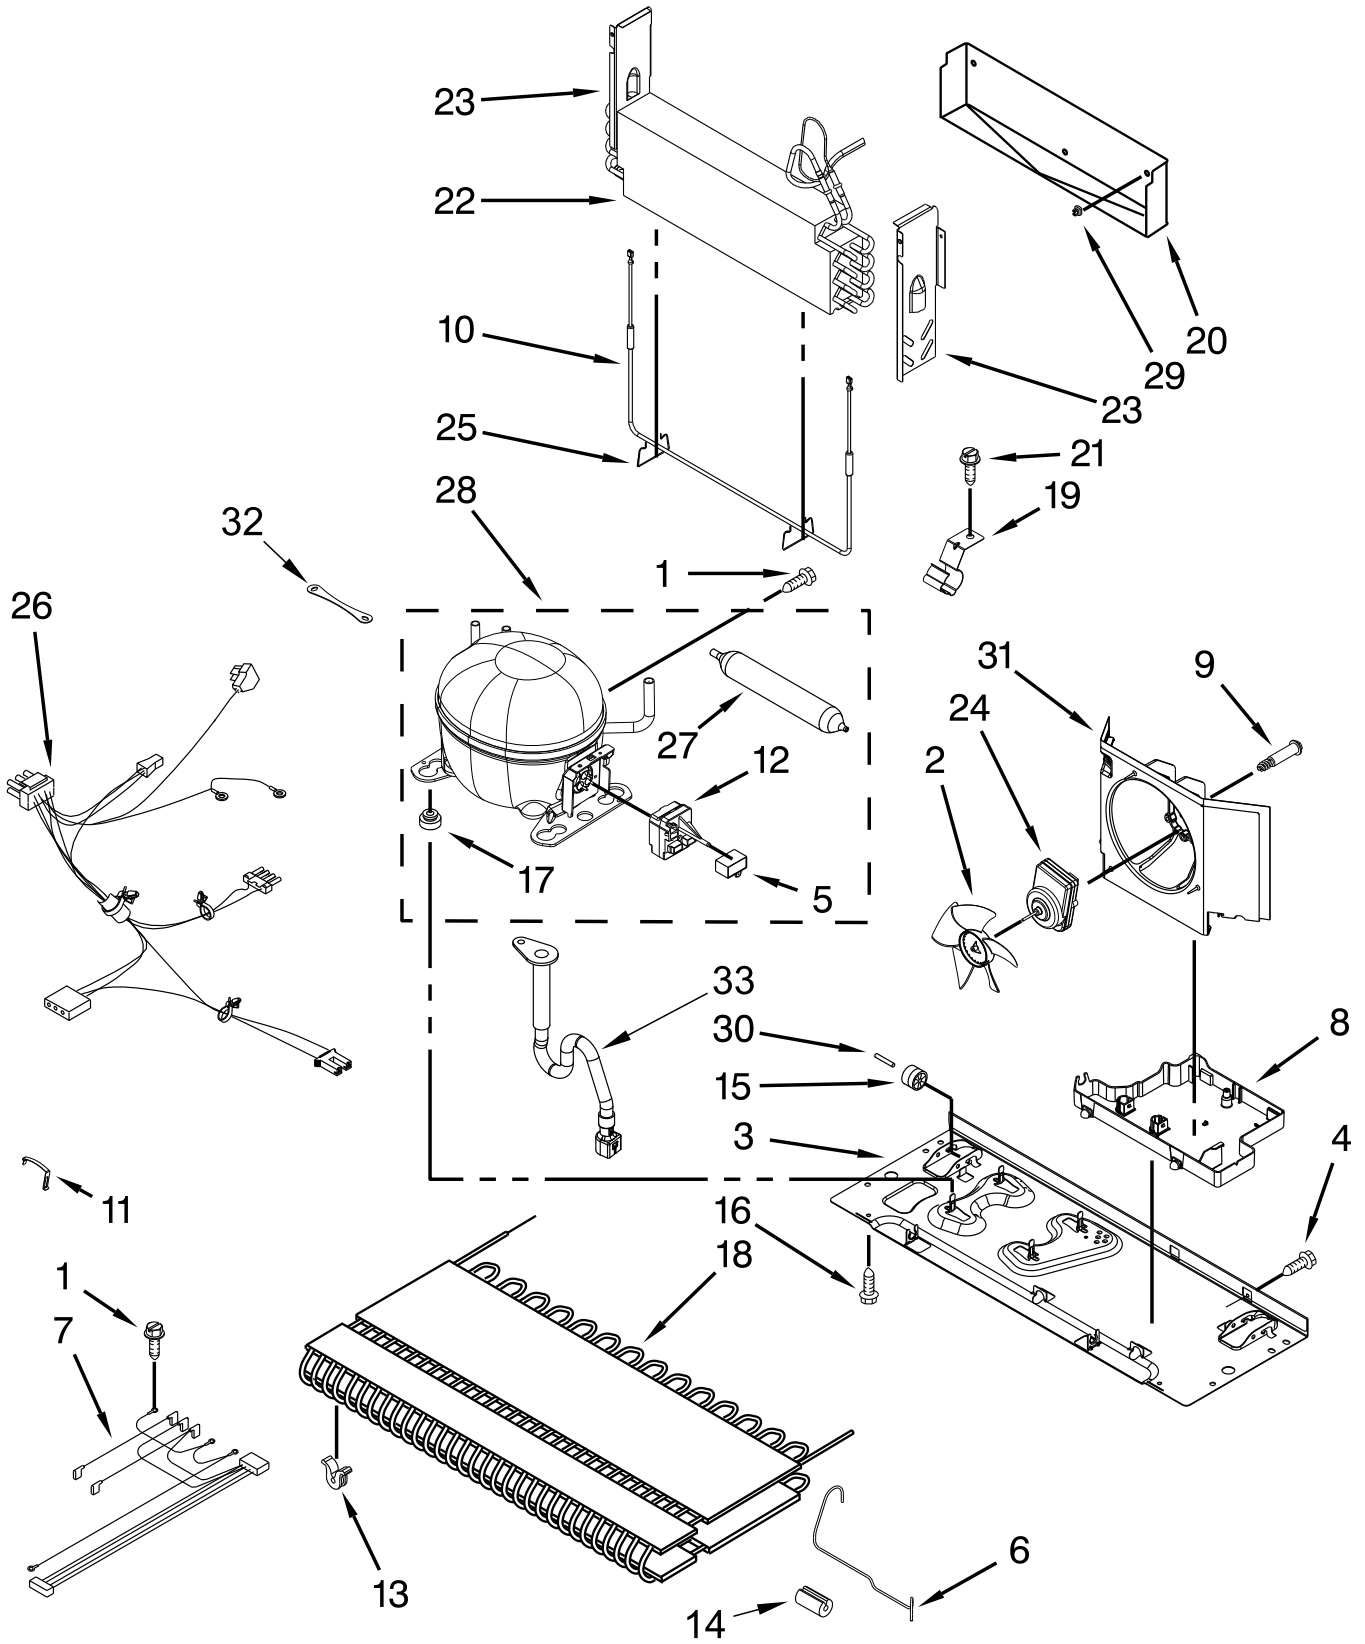

UNIT PARTS

UNIT PARTS

<u>Illus. No.</u>	<u>Part No.</u>	<u>Description</u>
1	12992301	Screw
2	12825803	Blade, Fan
3	W10480111	Basepan
4	12990511	Screw
5	W10350564	Capacitor
6	W10233569	Tube, Discharge
7	W10292239	Harness, Evaporator Heater
8	W10655368	Pan, Drain
9	W10622701	Screw
10	12729123	Heater, Defrost
11	W10216075	Strap, Bale
12	W10330834	Device, Start
13	W10137529	Grommet, Condenser
14	2319835	Grommet, Condenser
15	12477102	Roller
16	12992101	Screw
17	10835903SP	Grommet, Compressor

<u>Illus. No.</u>	<u>Part No.</u>	<u>Description</u>
18	W10346415	Condenser
19	W10281329	Clip, Drier
20	W10292803	Tray, Drip
21	12990701	Screw
22	W10317014	Evaporator
23		Dam
	12225602	Left Hand
	12225702	Right Hand
24	W10609117	Motor, Condenser Fan
25	10428101	Clip, Heater
26	W10679208	Harness, Unit (Includes Power Cord)
27	W10177049	Drier
28	W10445423	Compressor
29	10623002	Clip, Evaporator
30	12477202	Axle, Roller
31	W10189184	Shroud, Condenser Fan
32	W10236396	Strap, Compressor

<u>Illus. No.</u>	<u>Part No.</u>	<u>Description</u>
33	W10622099	Extension, Drain Tube
		Following Parts Not Illustrated
	978025	Valve, Access
	978026	Valve, Access
	978027	Valve, Access
	978028	Valve, Access
	978029	Valve, Access
	978030	Valve, Access
	876764	Valve, Access
		REFRIGERANT CHARGE
		5.00 oz. (R-134A)