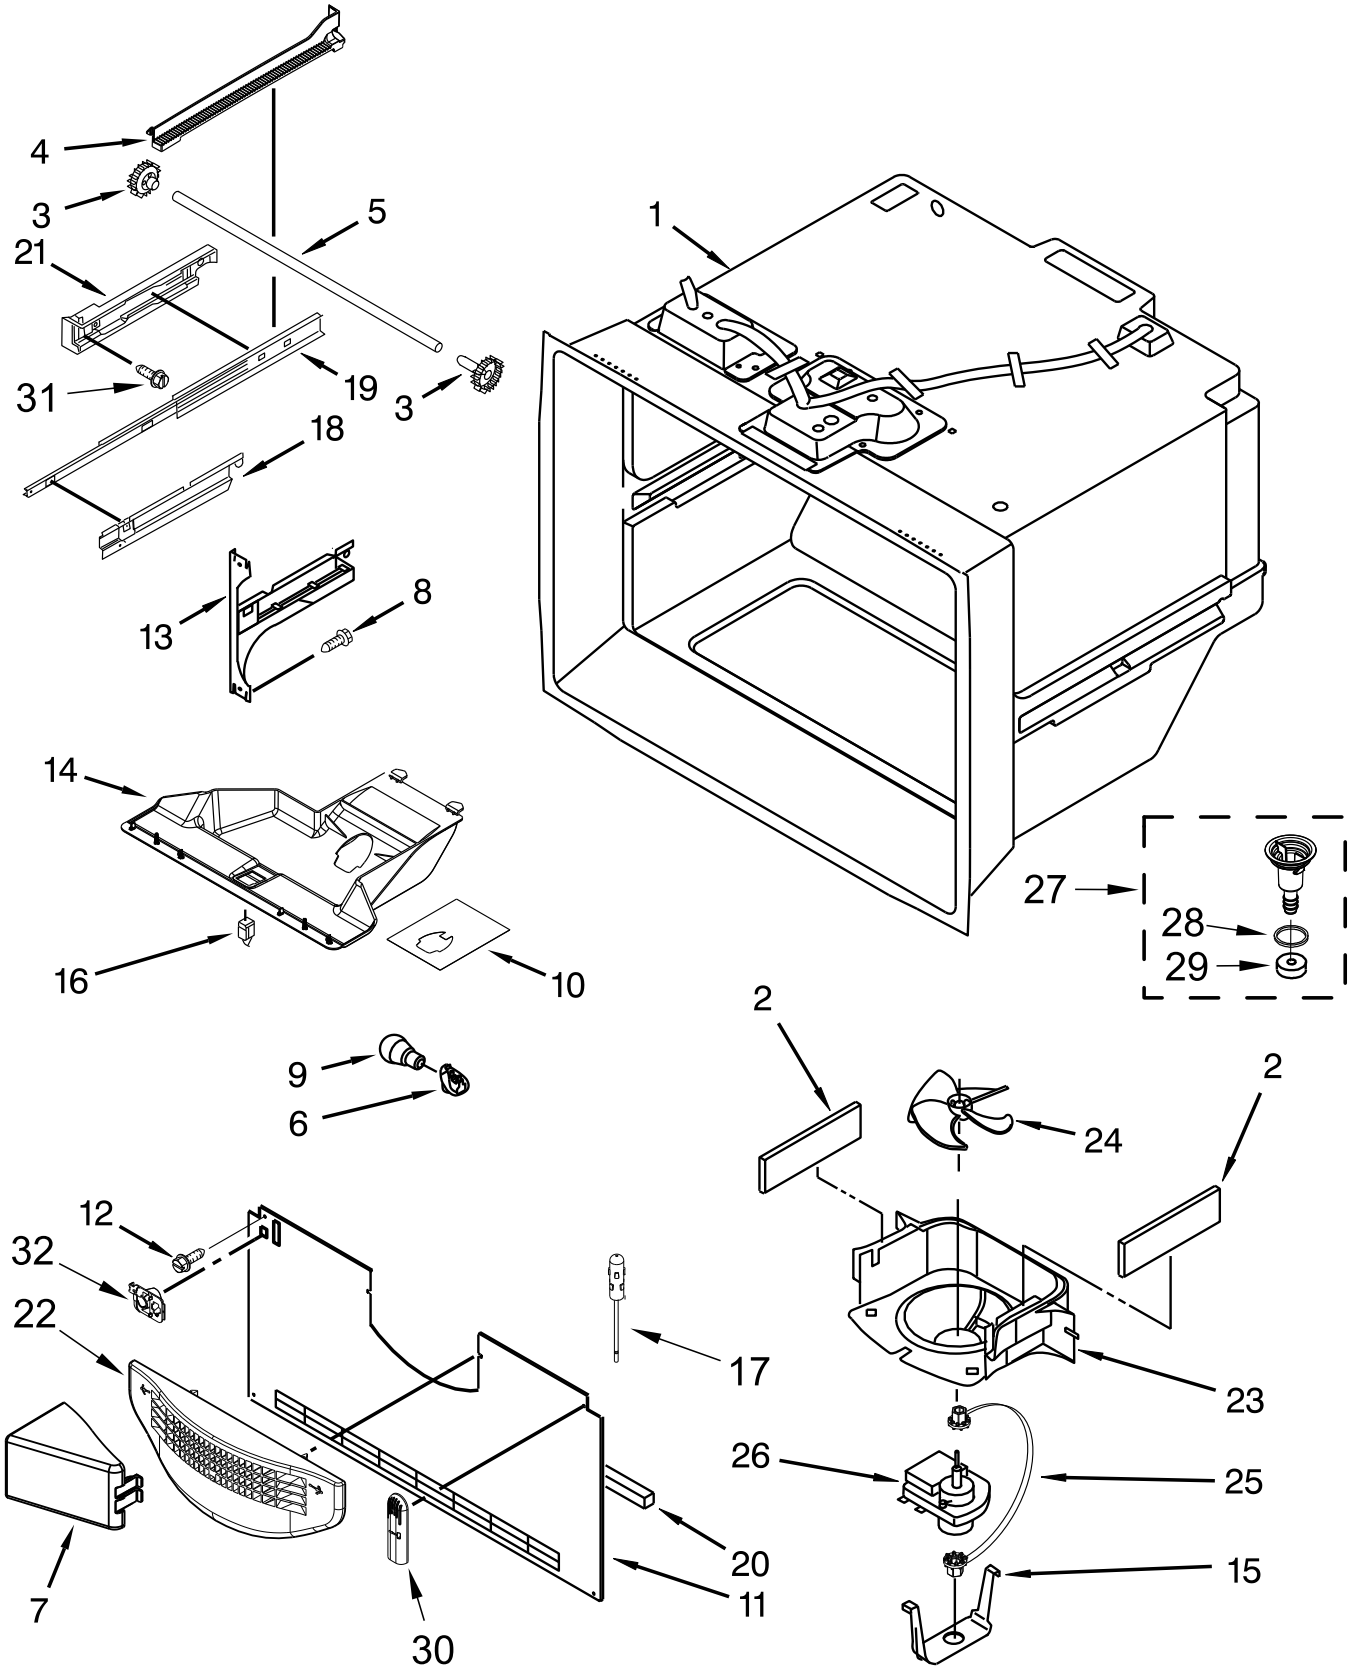

FREEZER LINER PARTS

FREEZER LINER PARTS

<u>Illus.</u> <u>No.</u>	<u>Part No.</u>	<u>Description</u>	<u>Illus.</u> <u>No.</u>	<u>Part No.</u>	<u>Description</u>	<u>Illus.</u> <u>No.</u>	<u>Part No.</u>	<u>Description</u>
1		Liner (Not A Serviceable Part)	13		Bracket, Door	22	13024803	Grille, Freezer Air
2	A3189392	Gasket, Foam		W10330994	Left Hand	23	13057901	Shroud, Evaporator Fan
3	12002497	Gear		W10330995	Right Hand	24	2169142	Blade, Fan
4		Rack, Side	14	W10277025	Module, Light	25	W10150583	Grommet, Fan Motor
	W10516605	Left Hand	15	13058002	Clip, Evaporator Motor	26	13062901	Motor, Evaporator
	W10516604	Right Hand	16	12466105	Switch, Light	27	W10662407	Assembly, Drain Funnel
5	12812903WD	Shaft, Rack	17	12791419SP	Thermistor	28	M0500703	Seal
6	12570701	Socket, Light	18		Cradle, Basket	29	B8381501	Gasket, Drain
7	W10157765	Diverter, Air		W10281115	Left Hand	30	12815301	Cover, Thermistor
8	12990521	Screw		W10281116	Right Hand	31	12990501	Screw
9	W10745744	Lamp, LED	19	13055901	Slide, Drawer	32	12932103	Guide, Fill Tube
10	W10277466	Foil, Housing	20	A3189396	Gasket			
11	W10308416	Cover, Evaporator	21		Adapter, Slide			
12	12990511	Screw		W10284692	Left Hand			
				W10284693	Right Hand