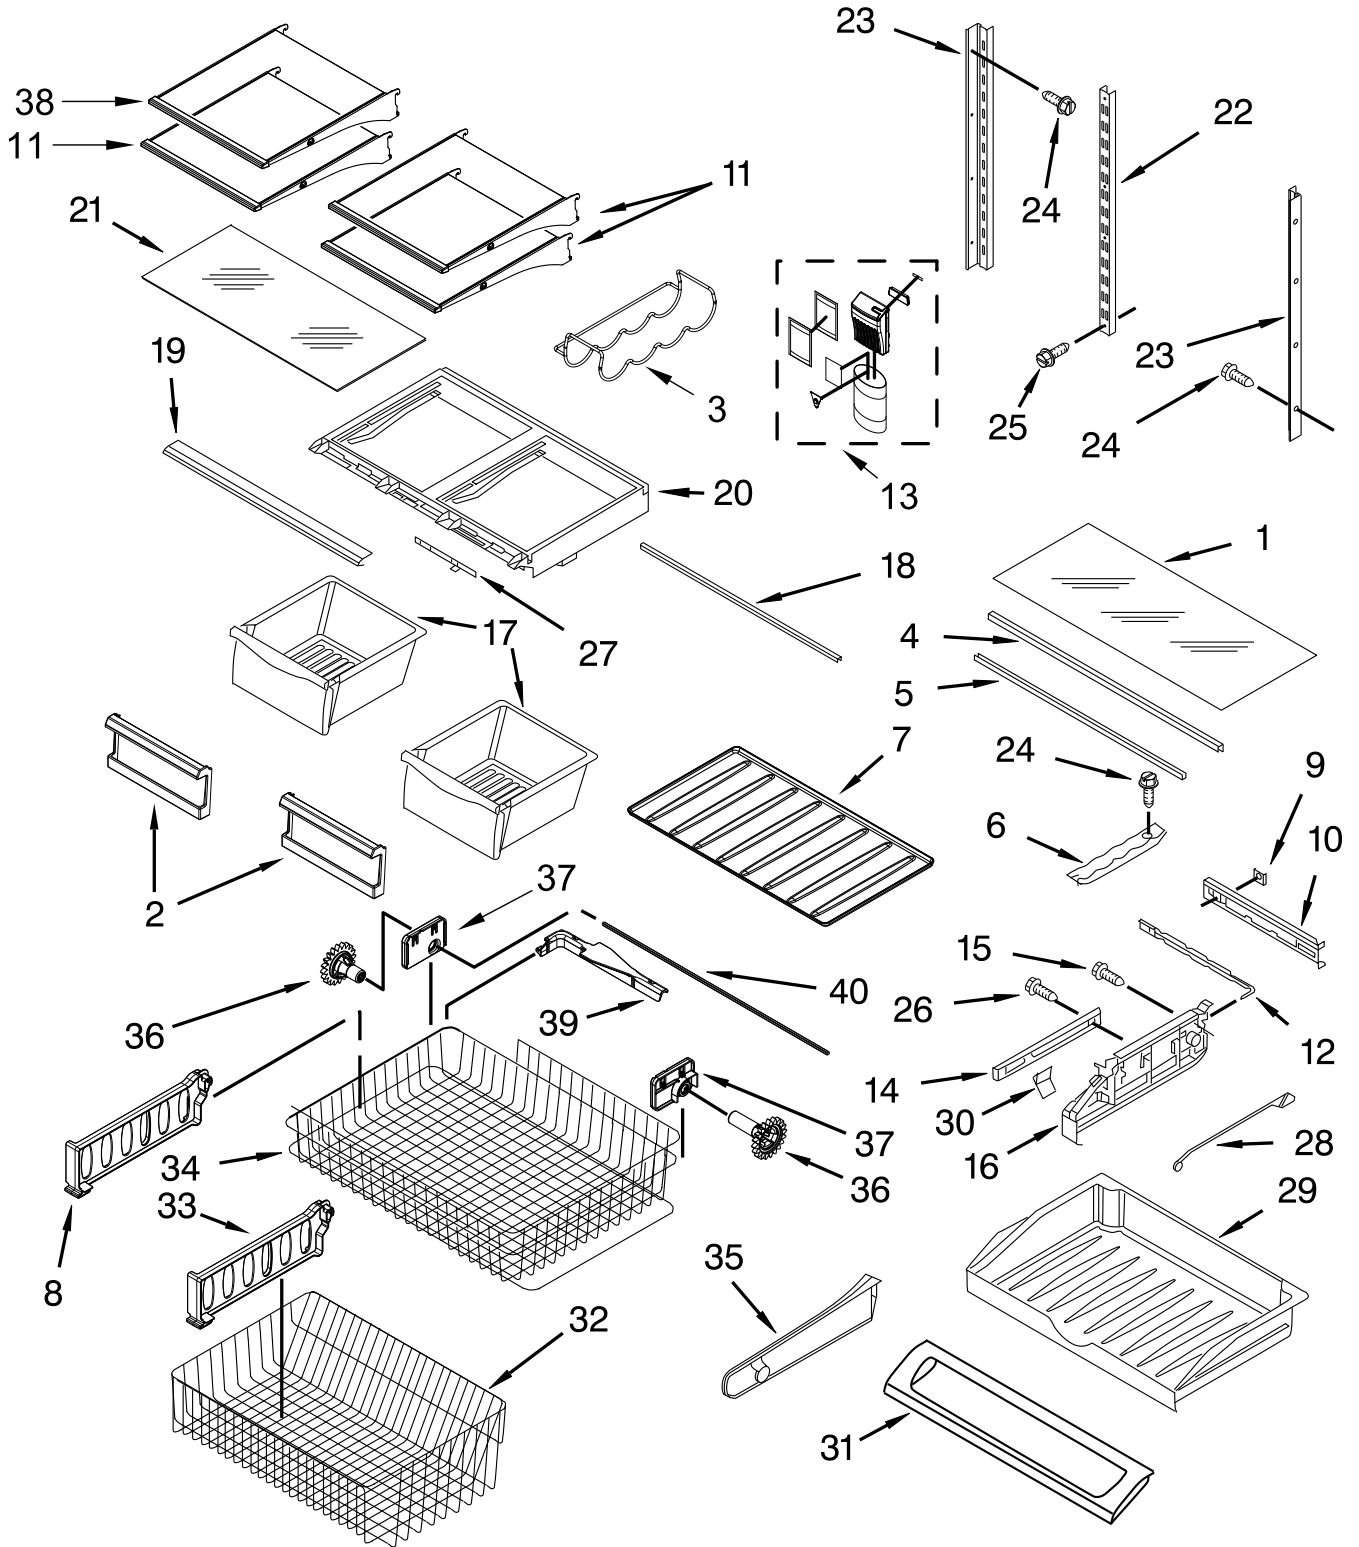

SHELF PARTS

SHELF PARTS

<u>Illus. No.</u>	<u>Part No.</u>	<u>Description</u>
1	12204829	Glass, Pantry
2	12802602SP	Front, Crisper Pan
3	W10742811	Rack, Wine
4	W10528935	Trim, Pantry Glass
5	12227305WH	Brace, Pantry
6	12531901	Track, Deli Drawer
7	12727304	Tray, Lower Basket
8	W10241046	Divider, Basket (Upper)
9	12656901	Gasket, Pantry
10	12656202	Housing, Control
11	W10739612	Assembly, Shelf
12	12655402	Slide, Temperature Control
13	W10596756	Assembly, Produce Preserver
14	W10235370	Glide, Pantry
15	12990504	Screw

<u>Illus. No.</u>	<u>Part No.</u>	<u>Description</u>
16		Track, Pantry
	12656105	Left Hand
	12656018	Right Hand
17	12531105SP	Pan, Crisper
18	12227304WD	Brace, Crisper Cover
19	W10231485N	Trim, Crisper
20	12531202SP	Frame, Crisper
21	12204821	Glass, Crisper
22	W10273463	Ladder, Center
23	W10569182	Ladder, Side
24	12990513	Screw
25	W10215666	Screw
26	12990512	Screw
27	12530805SP	Slide, Humidity Control
28	12655303	Bar, Temperature Control
29	12655702	Drawer, Pantry
30	12655204	Knob, Temperature Control

<u>Illus. No.</u>	<u>Part No.</u>	<u>Description</u>
31	12656813	Lid, Pantry
32	W10503185	Basket, Lower
33	W10150061	Divider, Basket (Lower)
34	W10348245	Basket, Freezer (Upper)
35	12709301	Divider, Pantry
36		Gear
	W10474716	Left Hand
	W10474715	Right Hand
37		Mount, Gear
	W10348259	Left Hand
	W10348260	Right Hand
38		Assembly, Shelf
39	W10149389N	Lift, Bail Arm
40	12812904WD	Shaft, Rack