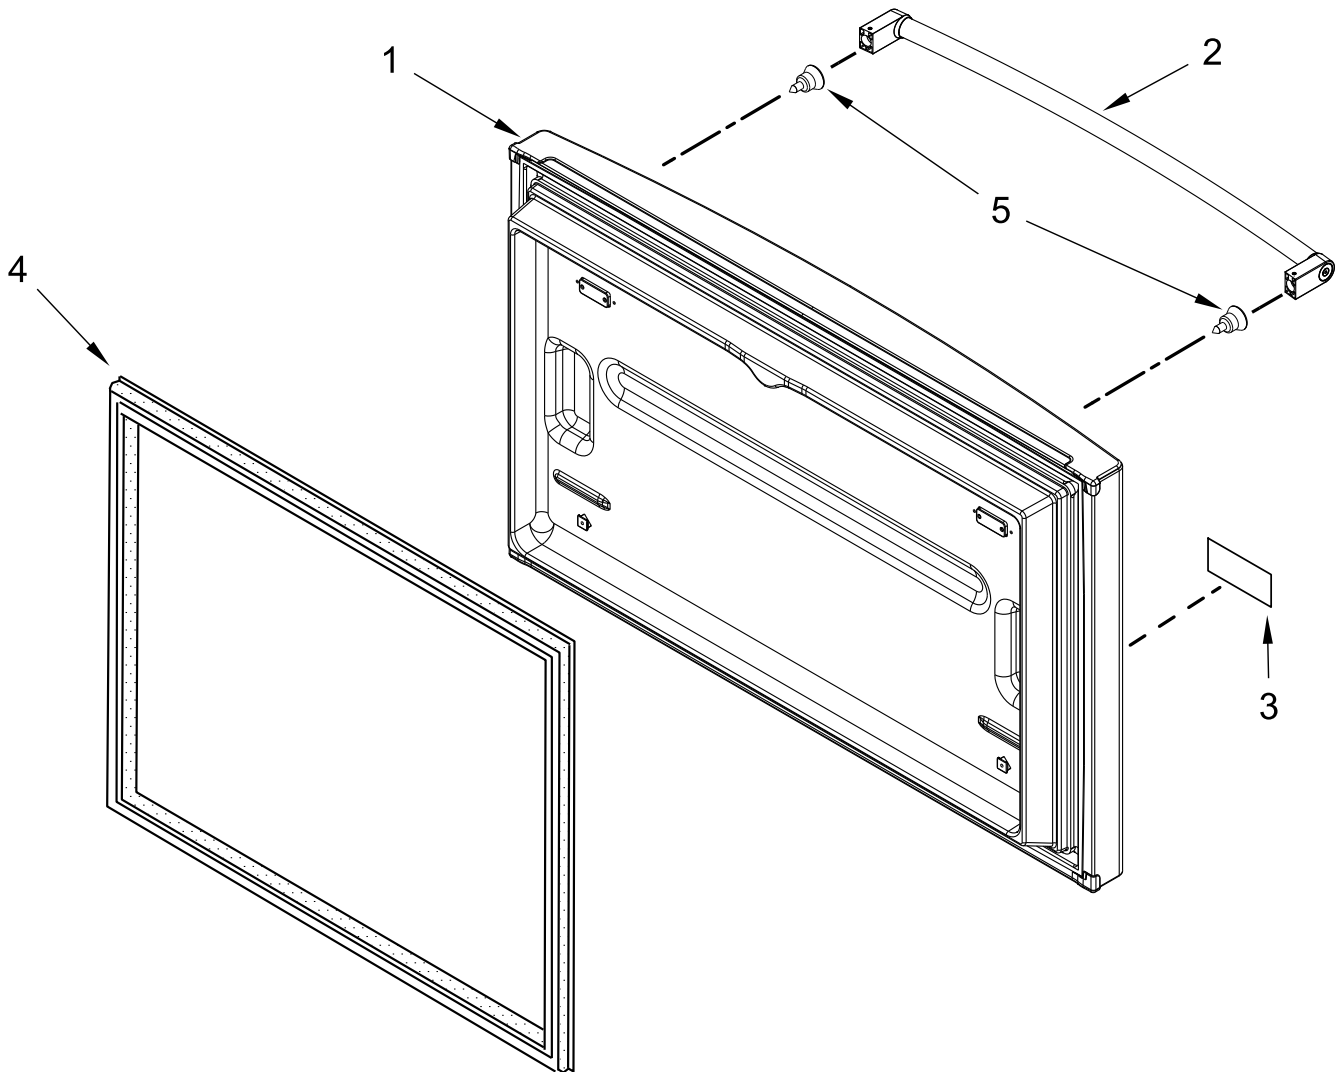

REFRIGERATOR DOOR PARTS

<u>Illus. No.</u>	<u>Part No.</u>	<u>Description</u>
1		Door, Left
	13107888W	White
	13107888B	Black
2	12804701SP	Door, Dairy
3	12744905	Assembly, Dairy
4	12369502SP	Tray, Dairy
5	W10371194	Bucket, Medium
6	12990204	Screw
7	W10460893	Screw
8		Gasket, Door
	W10443221	White
	W10435968	Black

<u>Illus. No.</u>	<u>Part No.</u>	<u>Description</u>
9		Handle, Door
	W10775000	Stainless
10	W10450021	Gripper, Medium
	W10449760	Gripper, Gallon
11	W10289497	Bucket, Gallon
12		Mullion, Door
	12722803W	White
	12722803B	Black
13		Closure, Door
	12028505W	White
	12028505B	Black

<u>Illus. No.</u>	<u>Part No.</u>	<u>Description</u>
14		Stop, Door
	12968202W	White
	12968202B	Black
15	12990504	Screw
16		Door, Right
	13107887W	White
	13107887B	Black

FREEZER DOOR PARTS