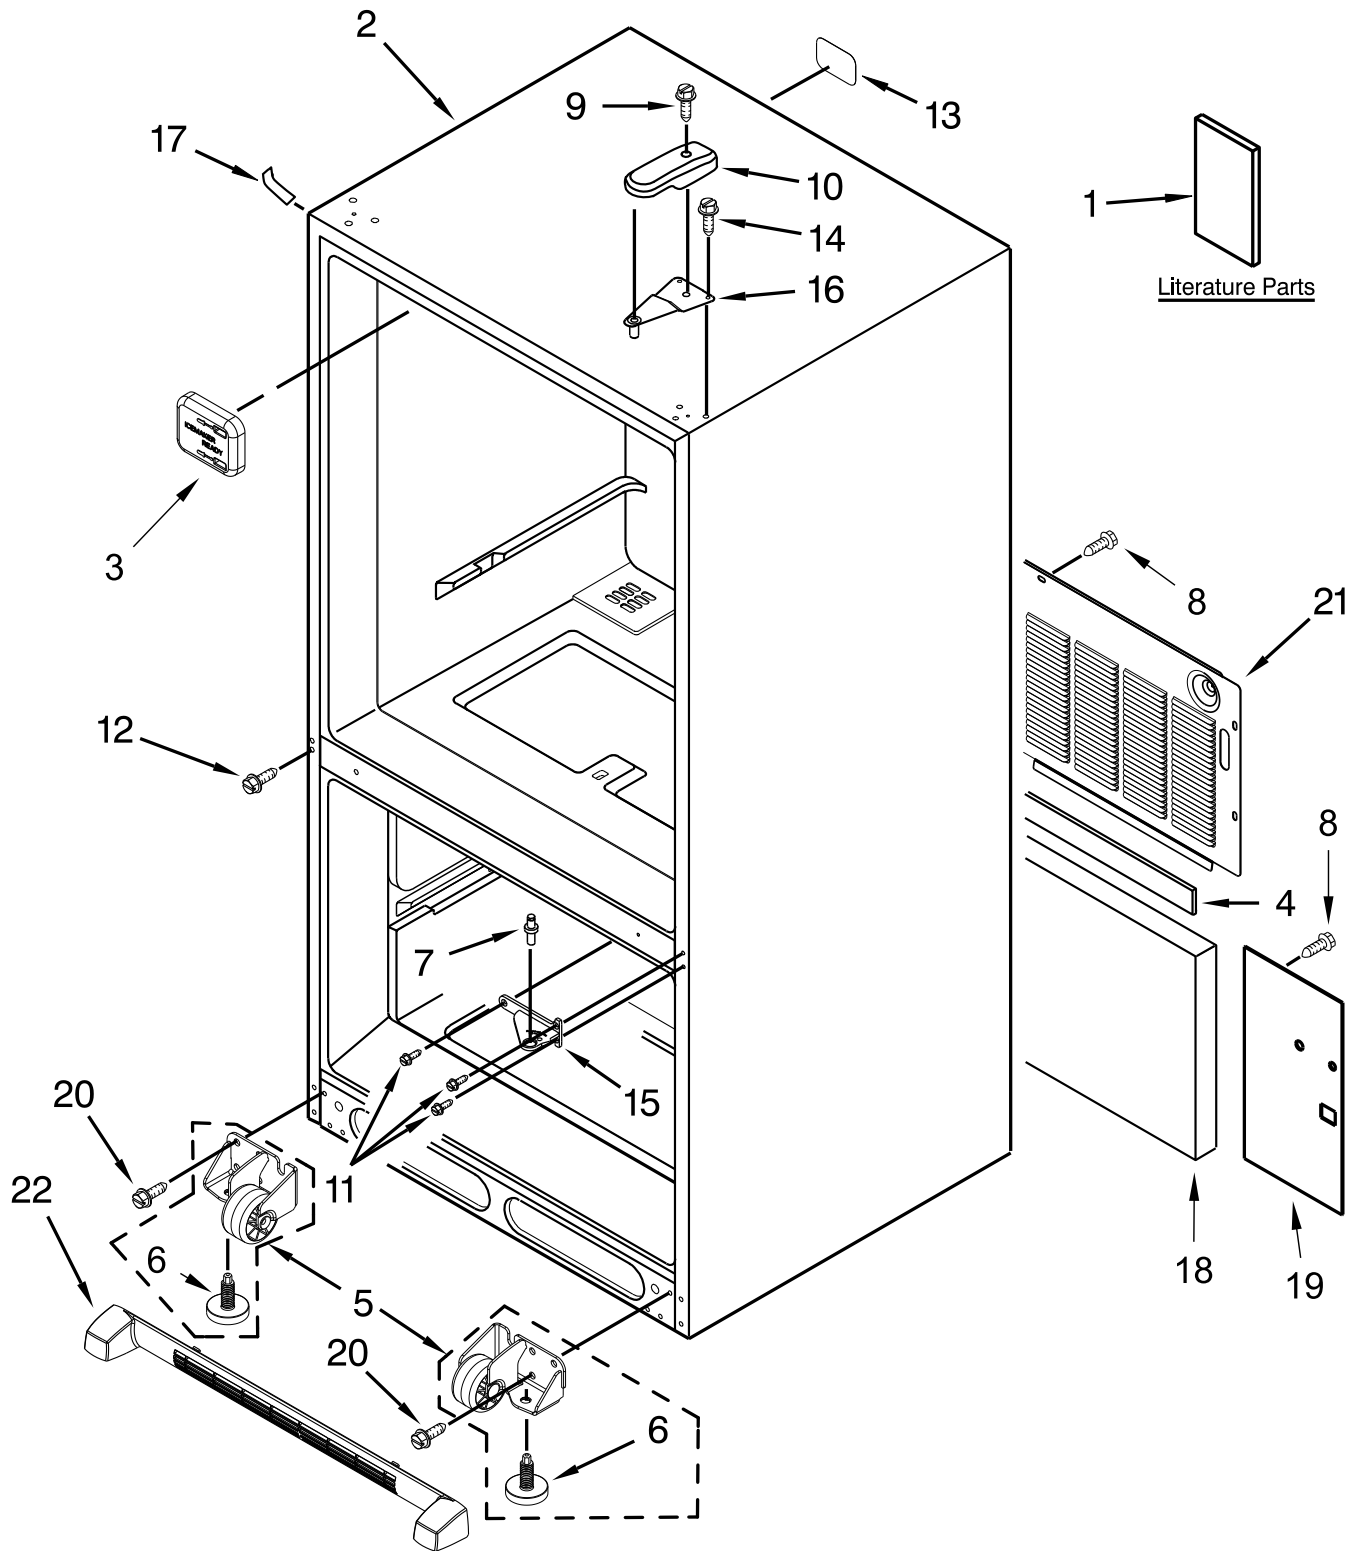

KitchenAid®

19 CUBIC FOOT BOTTOM MOUNT REFRIGERATOR

MODELS:

KRBL109ESS00 (Stainless Steel) (Left Hand)
KRBR109ESS00 (Stainless Steel) (Right Hand)

CABINET PARTS

CABINET PARTS

<u>Illus. No.</u>	<u>Part No.</u>	<u>Description</u>
1		Literature Parts
	W10645692	Use and Care Guide
	W10740382	Energy Guide
	W10517966	Tech Sheet
2		Cabinet (Not a Serviceable Part)
3	12477501	Cover, Fill Tube
4	B5759655	Gasket
5		Assembly, Roller
	W10515763	Left Hand
	W10515762	Right Hand
6	W10141622	Brake, Roller
7	10351006	Pin, Center Hinge
8	12990511	Screw

<u>Illus. No.</u>	<u>Part No.</u>	<u>Description</u>
9	12992602	Screw
10		Cover, Right Hinge
	12477601AP	Grey
11	W10673840	Screw (Stainless)
12	12990521	Screw
13	12249902	Label, Fill Tube
14	12992403	Screw
15		Hinge, Center
	12607103AP	Grey
16	12566606ED	Hinge, Top
17		Cover, Corner
	12587703AP	Grey
18	12820505	Insulation
19	W10217701	Cover, Water Valve