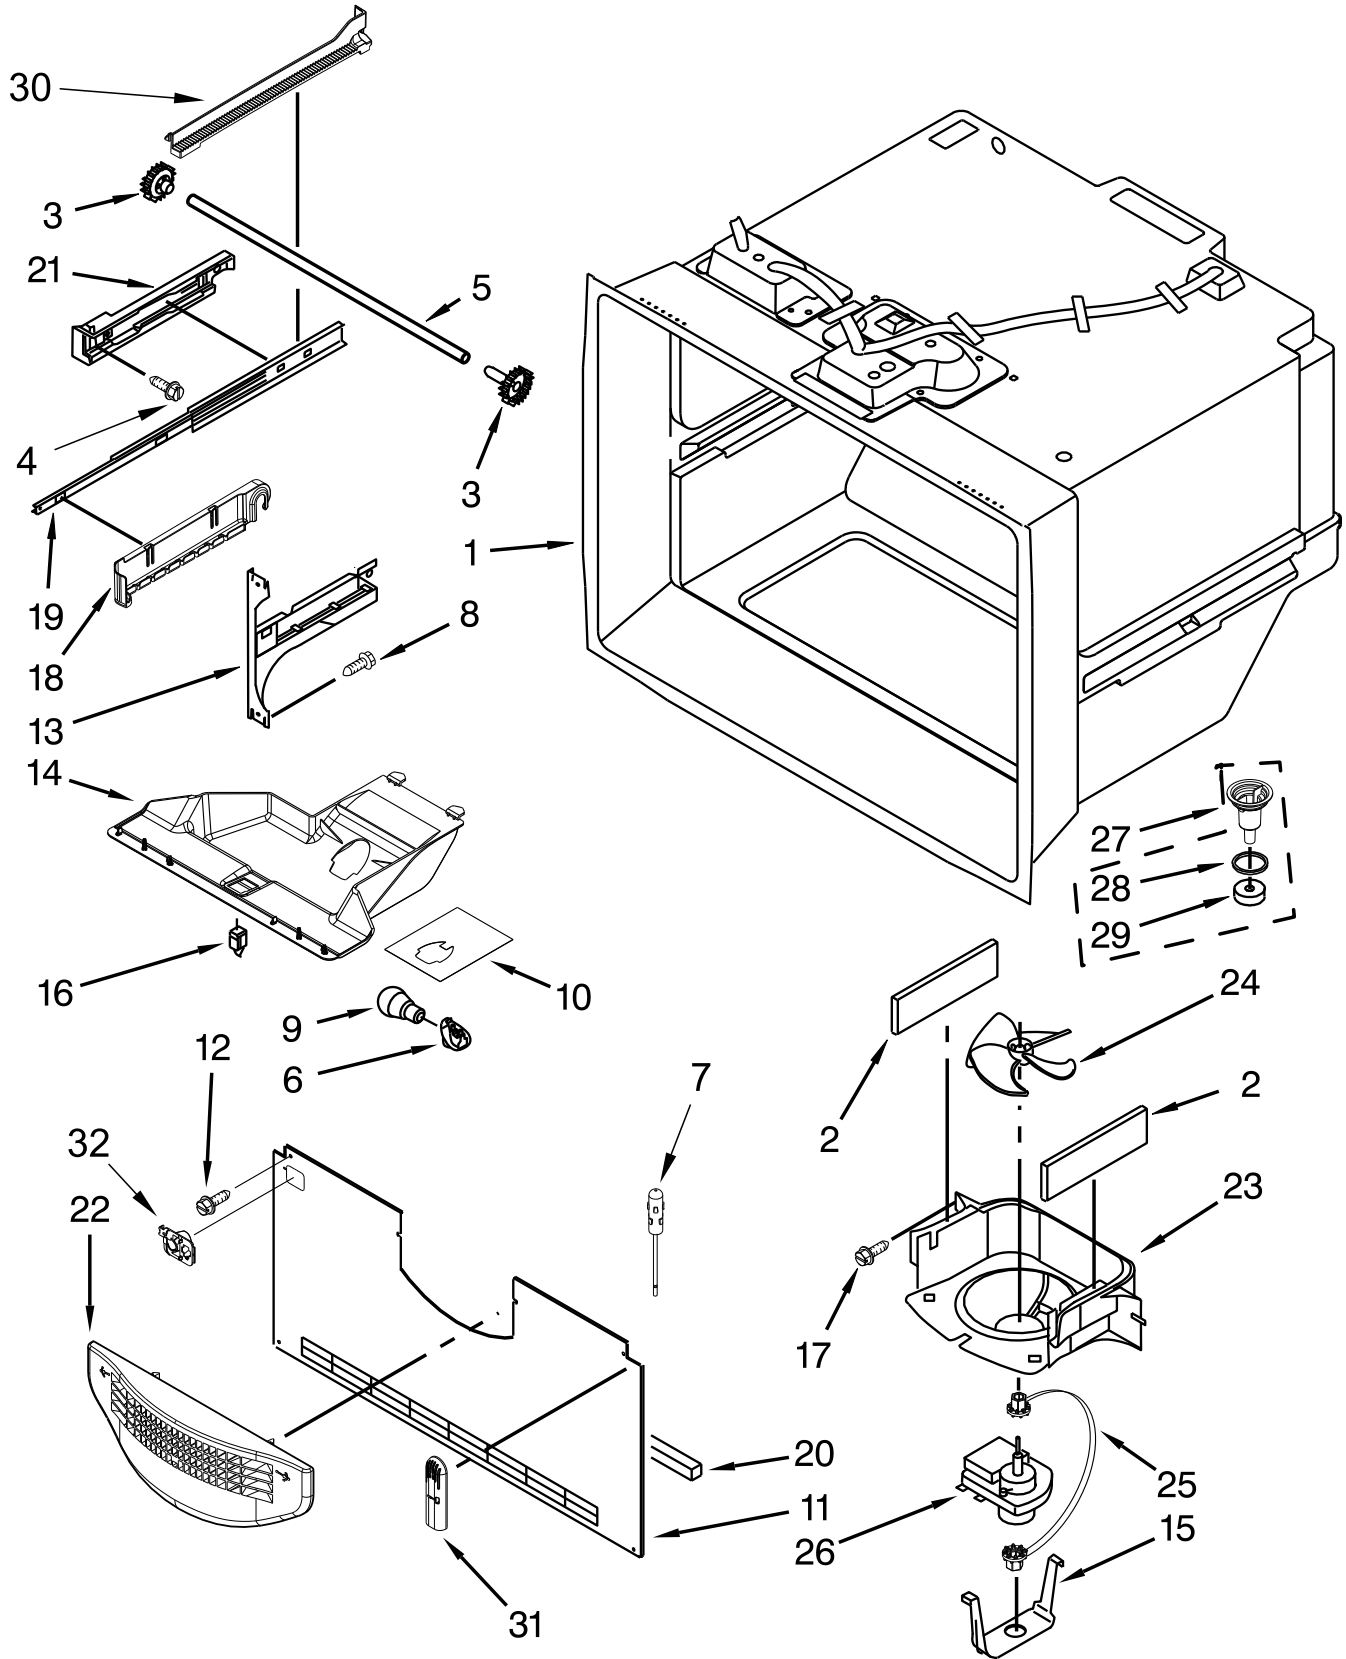

FREEZER LINER PARTS

FREEZER LINER PARTS

<u>Illus.</u> <u>No.</u>	<u>Part No.</u>	<u>Description</u>	<u>Illus.</u> <u>No.</u>	<u>Part No.</u>	<u>Description</u>	<u>Illus.</u> <u>No.</u>	<u>Part No.</u>	<u>Description</u>
1		Liner (Not A Serviceable Part)	14	W10277025	Module, Light	25	W10121318	Grommet
2	A3189397	Gasket, Foam	15	13058002	Clip, Evaporator Motor	26	W10128551	Motor, Evaporator
3	12002497	Gear	16	12466105	Switch, Light	27	W10662407	Assembly, Drain Funnel
4	12990501	Screw	17	12990504	Screw	28	M0500703	Seal
5	12812902WD	Shaft, Rack	18		Cradle, Basket	29	B8381501	Gasket, Drain
6	12570701	Socket, Light		W10280608	Left Hand	30		Rack, Side
7	12791409SP	Thermistor		W10280613	Right Hand		W10516603	Left Hand
8	12990521	Screw	19	W10120018	Slide, Door		W10516602	Right Hand
9	W10820003	Lamp, Led	20	A3189394	Gasket, Bottom	31	12815301	Cover, Thermistor
10	W10277466	Foil, Housing	21		Adapter, Slide	32	12932103	Guide, Fill Tube
11	W10308414	Cover, Evaporator		W10284684	Left Hand			
12	12990511	Screw		W10284685	Right Hand			
13		Bracket, Door	22	13024803	Grille, Freezer Air			
	W10330991	Left Hand	23	13057901	Shroud, Evaporator Fan			
	W10330993	Right Hand	24	2169142	Blade, Fan