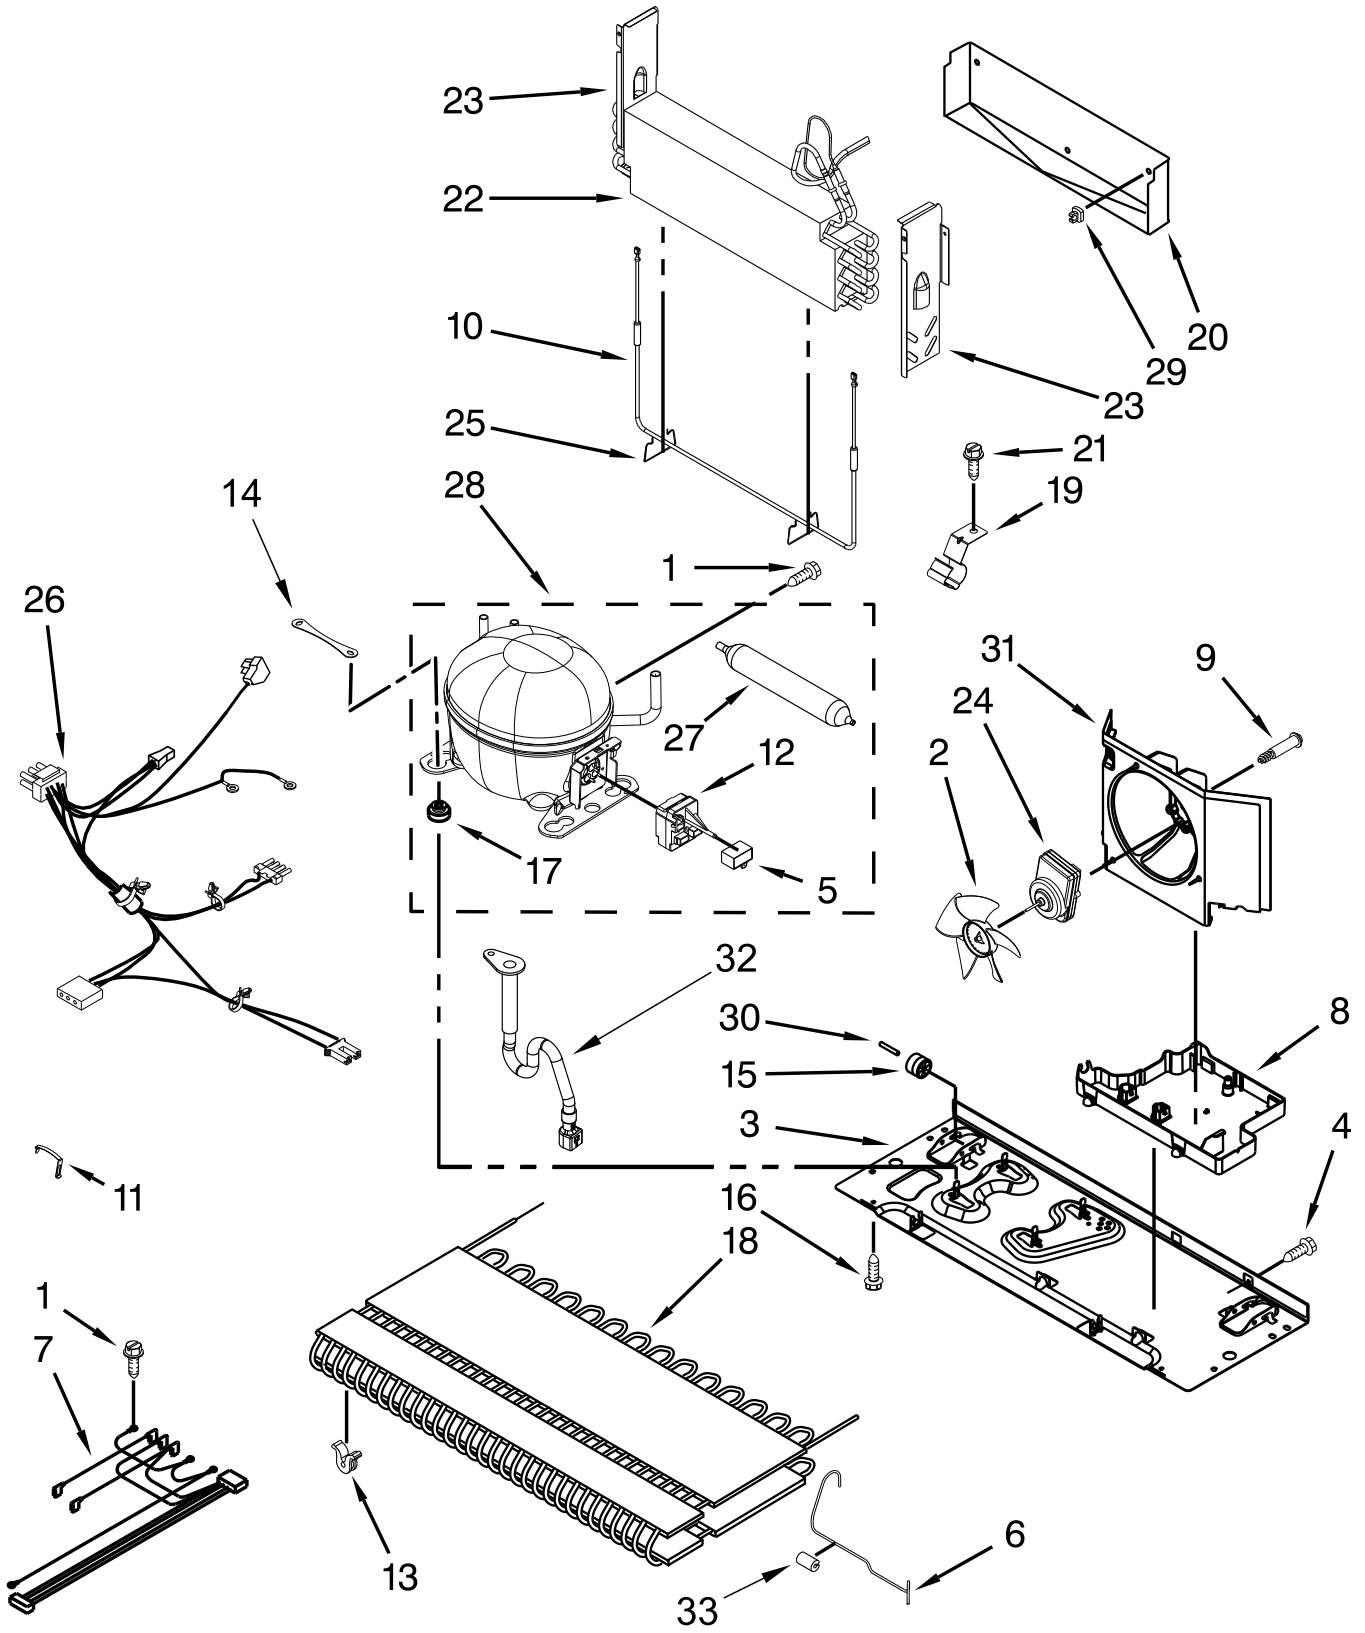

UNIT PARTS

UNIT PARTS

<u>Illus. No.</u>	<u>Part No.</u>	<u>Description</u>	<u>Illus. No.</u>	<u>Part No.</u>	<u>Description</u>	<u>Illus. No.</u>	<u>Part No.</u>	<u>Description</u>
1	12992301	Screw	16	12992101	Screw	30	12477202	Axle, Roller
2	12825803	Blade, Fan	17	10835903	Grommet	31	W10189184	Shroud, Condenser Fan
3	W10480107	Basepan	18	W10346423	Condenser	32	W10622098	Extension, Drain
4	12990511	Screw	19	W10281329	Clip, Drier	33	2319835	Grommet, Condenser
5	W10350564	Capacitor	20	W10292801	Tray, Drip			
6	W10294014	Tube, Discharge	21	12990701	Screw			Following Parts Not Illustrated
7	W10292244	Harness, Evaporator (Includes Heater)	22	W10317012	Evaporator		978025	Valve, Access
8	W10655367	Pan, Drain	23		Dam		978026	Valve, Access
9	W10622701	Screw		12225602	Left Hand		978027	Valve, Access
10	12729127	Heater, Evaporator		12225702	Right Hand		978028	Valve, Access
11	W10216075	Strap, Bale	24	W10609117	Motor, Condenser Fan		978029	Valve, Access
12	W10796752	Device, Start	25	10428101	Clip, Heater		978030	Valve, Access
13	W10137529	Grommet, Condenser	26	W10679216	Harness, Unit (Includes Power Cord)		876764	Valve, Access
14	W10236396	Strap, Compressor	27	W10177049	Drier			REFRIGERANT CHARGE
15	12477102	Roller	28	W10445422	Compressor			4.25 oz (R-134A)
			29	10623002	Clip, Evaporator