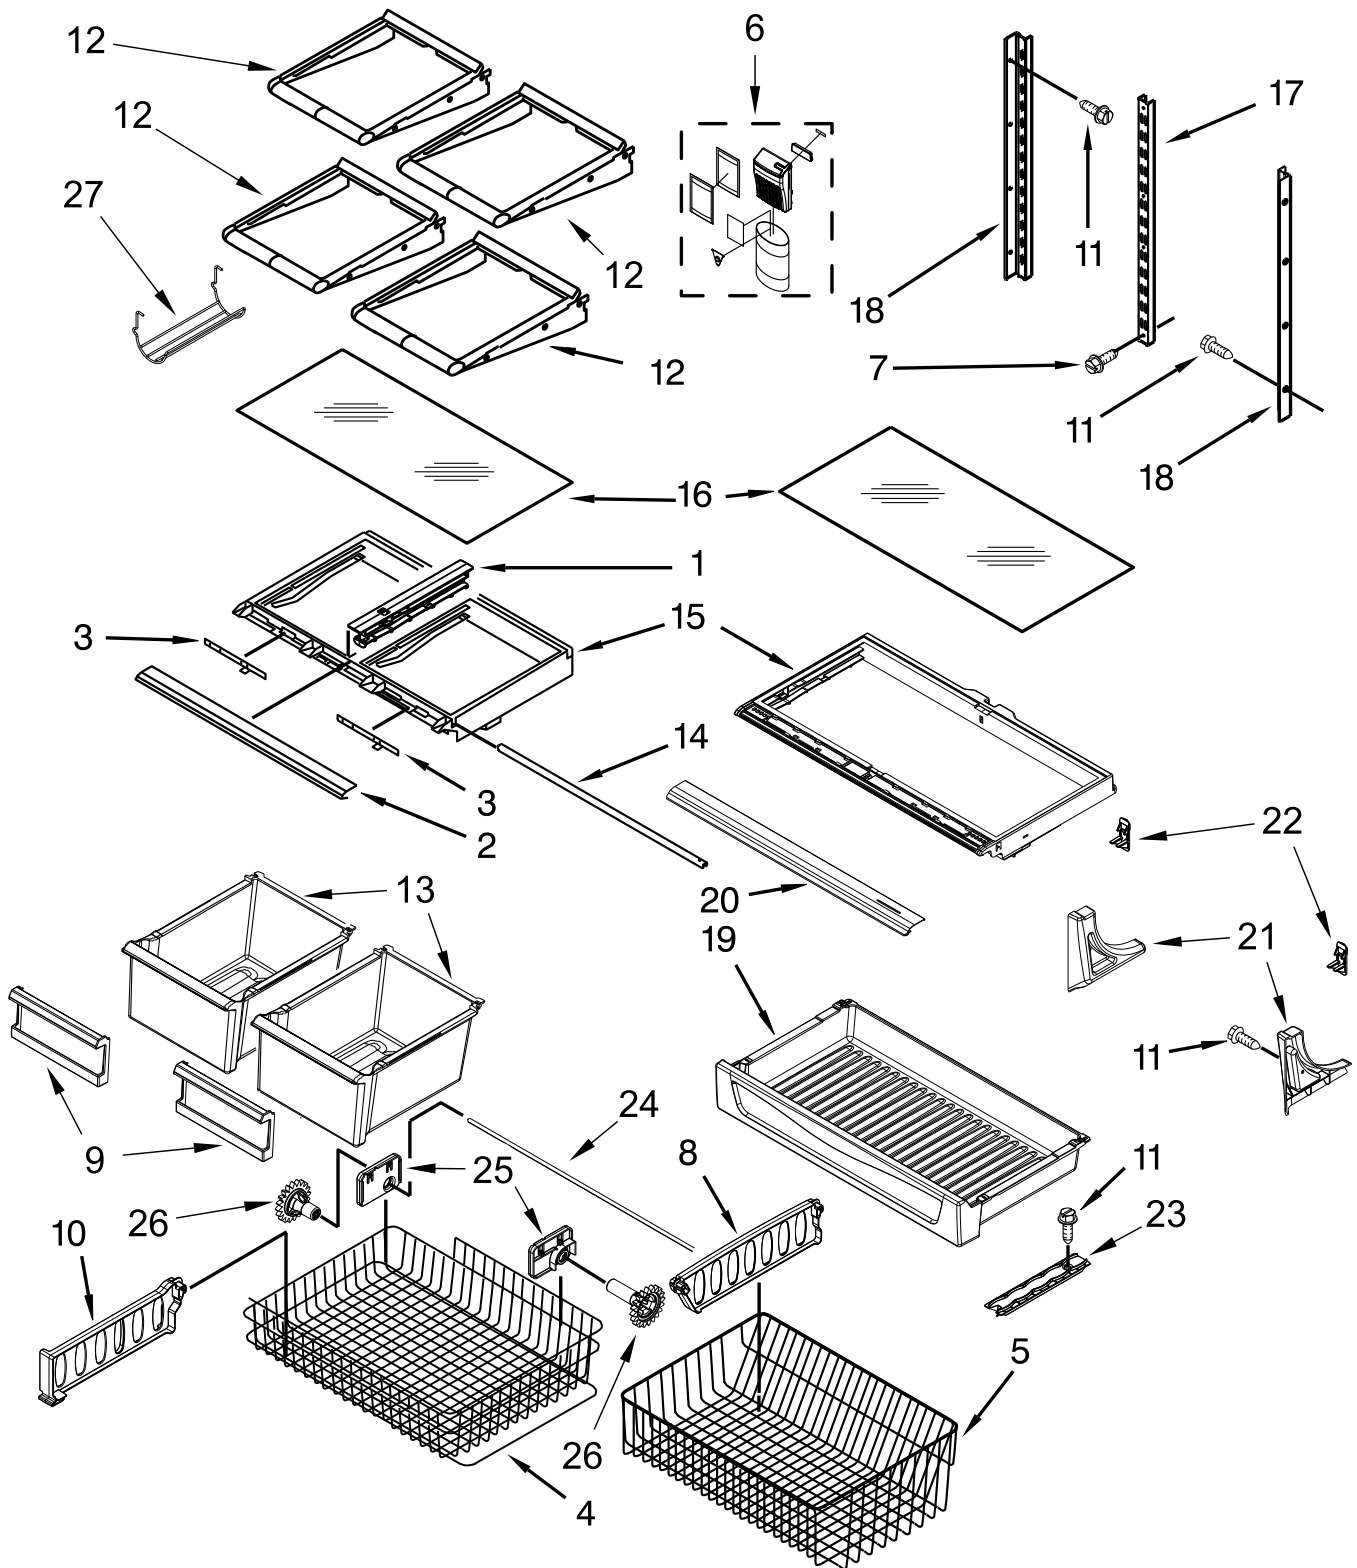

SHELF PARTS

SHELF PARTS

<u>Illus. No.</u>	<u>Part No.</u>	<u>Description</u>
1	W10671238	Rail, Center Crisper
2	W10231481	Trim, Crisper
3	12530805SP	Slide, Humidity Control
4	W10348236	Basket, Freezer (Upper)
5	W10503182	Basket, Freezer (Lower)
6	W10596756	Assembly, Produce Preserver
7	W10215666	Screw
8	W10146440	Divider, Basket (Lower)
9	12643602	Front, Crisper
10	W10241046	Divider, Basket (Upper)
11	12990513	Screw
12	12463608	Shelf, Stationary