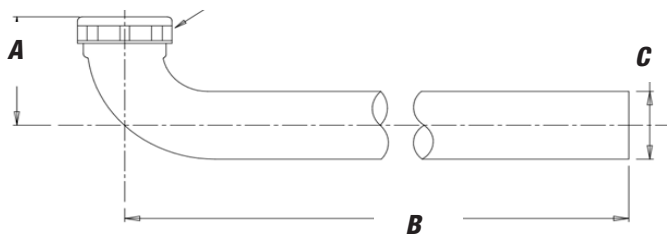

PFWAB Series

Brass Tubular Waste Arm

Product Features

- Tubular Waste Arm
- Material: Brass

PFWAB107

Model Number	Description	Dimensions			Gauge	Finish
		A	B	C		
PFWAB101	1-1/2 11-1/2 17 GA SJ WST ARM CP	2 1/2"	11 1/2"	1 1/2"	17	Chrome
PFWAB107	1-1/2 X 15 20 GA SJ WST ARM CP	2 1/2"	15"	1 1/2"	20	Chrome
PFWAB112	1-1/2 X 11-1/2 20 GA SJ WST ARM CP	2 1/2"	11 1/2"	1 1/2"	20	Chrome
PFWAB113	1-1/2 X 15 22 GA SJ WST ARM RB	2 1/2"	15"	1 1/2"	22	Unfinished
PFWAB201	1-1/2 X 15 17 GA DC WST ARM CP	2"	15"	1 1/2"	17	Chrome
PFWAB206	1-1/2 X 15 22 GA DC WST ARM CP	2"	15"	1 1/2"	22	Chrome