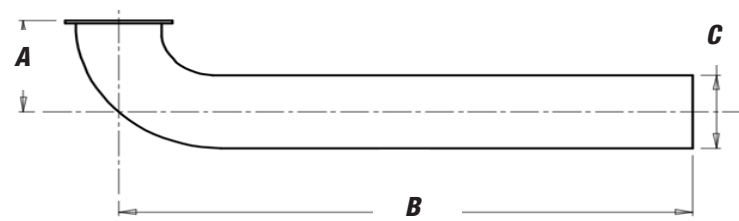

PFWAB Series

Brass Tubular Waste Arm

Product Features

- Tubular Waste Arm
- Material: Brass

PFWAB107

Model Number	Description	Dimensions			Gauge	Finish
		A	B	C		
PFWAB101	1-1/2 11-1/2 17 GA SJ WST ARM CP	2 1/2"	11 1/2"	1 1/2"	17	Chrome
PFWAB107	1-1/2 X 15 20 GA SJ WST ARM CP	2 1/2"	15"	1 1/2"	20	Chrome
PFWAB112	1-1/2 X 11-1/2 20 GA SJ WST ARM CP	2 1/2"	11 1/2"	1 1/2"	20	Chrome
PFWAB113	1-1/2 X 15 22 GA SJ WST ARM RB	2 1/2"	15"	1 1/2"	22	Unfinished
PFWAB201	1-1/2 X 15 17 GA DC WST ARM CP	2"	15"	1 1/2"	17	Chrome
PFWAB206	1-1/2 X 15 22 GA DC WST ARM CP	2"	15"	1 1/2"	22	Chrome