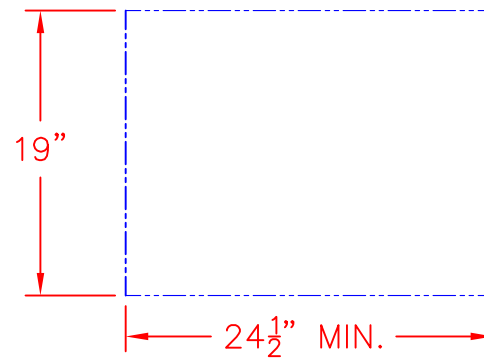

LYNX 30 IN. TRASH STORAGE ACCESSORY  
MODEL LTA30  
ISLAND CUTOUT

ISLAND CUTOUT  
IN BLUE

TOP VIEW

FRONT VIEW

SIDE VIEW

LYNX 30 IN. TRASH STORAGE ACCESSORY  
MODEL LTA30  
W/ DIMENSIONS

ISLAND CUTOUT  
IN BLUE

SIDE VIEW