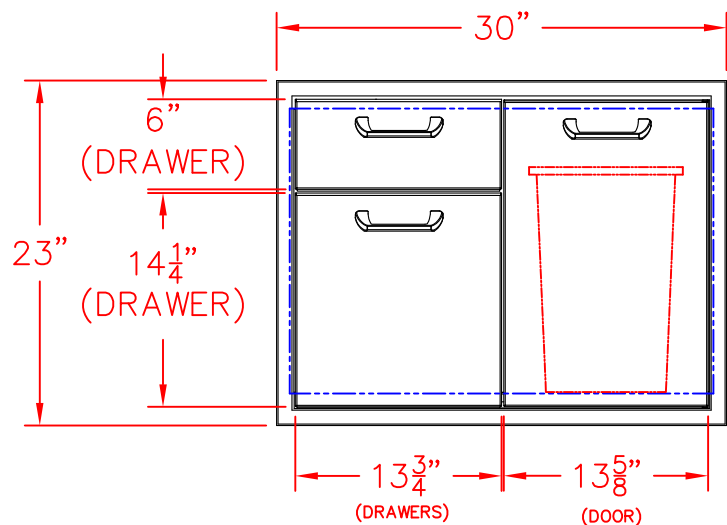

LYNX 30 IN. TRASH STORAGE ACCESSORY  
MODEL LTA30  
ISLAND CUTOUT

ISLAND CUTOUT  
IN BLUE

TOP VIEW

FRONT VIEW

SIDE VIEW

LYNX 30 IN. TRASH STORAGE ACCESSORY  
MODEL LTA30  
W/ DIMENSIONS

ISLAND CUTOUT  
IN BLUE

SIDE VIEW