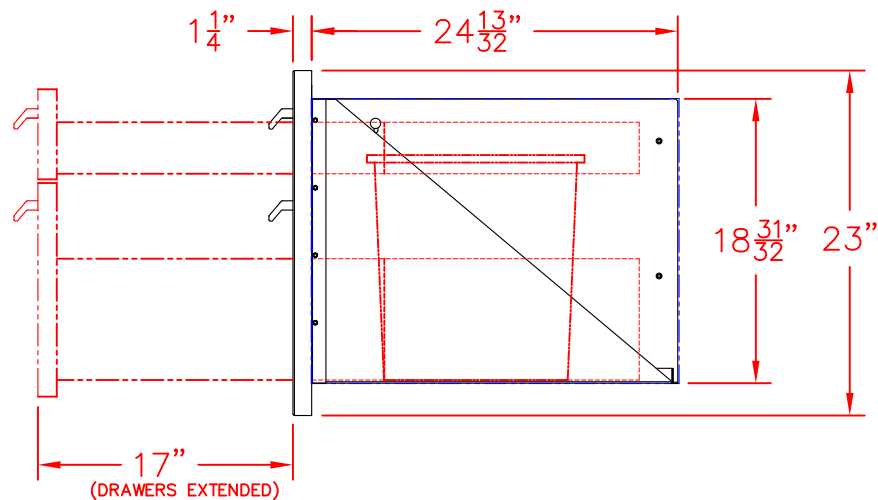

LYNX 30 IN. TRASH STORAGE ACCESSORY  
MODEL LTA30  
ISLAND CUTOUT

ISLAND CUTOUT  
IN BLUE

TOP VIEW

FRONT VIEW

SIDE VIEW

LYNX 30 IN. TRASH STORAGE ACCESSORY  
MODEL LTA30  
W/ DIMENSIONS

ISLAND CUTOUT  
IN BLUE

SIDE VIEW