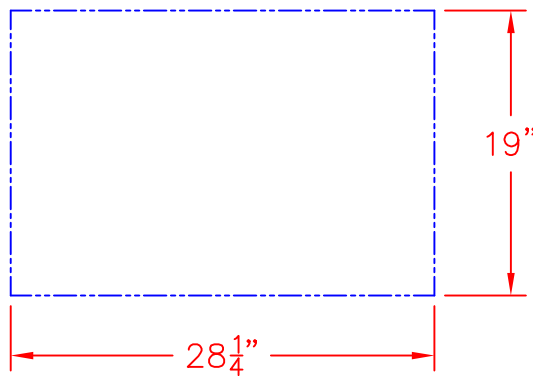

LYNX 30 IN. TRASH STORAGE ACCESSORY  
MODEL LTA30  
ISLAND CUTOUT

ISLAND CUTOUT  
IN BLUE

TOP VIEW

FRONT VIEW

SIDE VIEW

LYNX 30 IN. TRASH STORAGE ACCESSORY  
MODEL LTA30  
W/ DIMENSIONS

ISLAND CUTOUT  
IN BLUE

SIDE VIEW