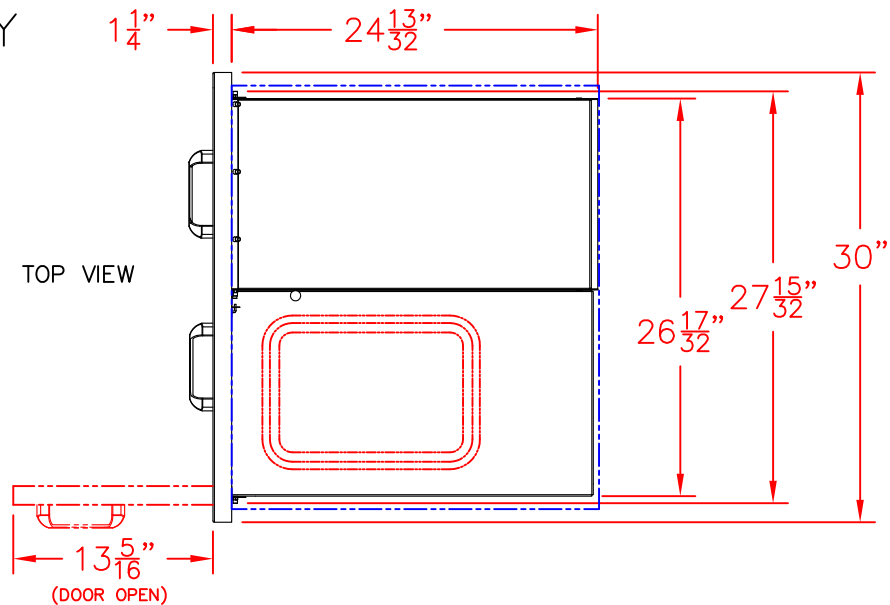

LYNX 30 IN. TRASH STORAGE ACCESSORY  
MODEL LTA30  
ISLAND CUTOUT

ISLAND CUTOUT  
IN BLUE

TOP VIEW

FRONT VIEW

SIDE VIEW

LYNX 30 IN. TRASH STORAGE ACCESSORY  
MODEL LTA30  
W/ DIMENSIONS

ISLAND CUTOUT  
IN BLUE

SIDE VIEW