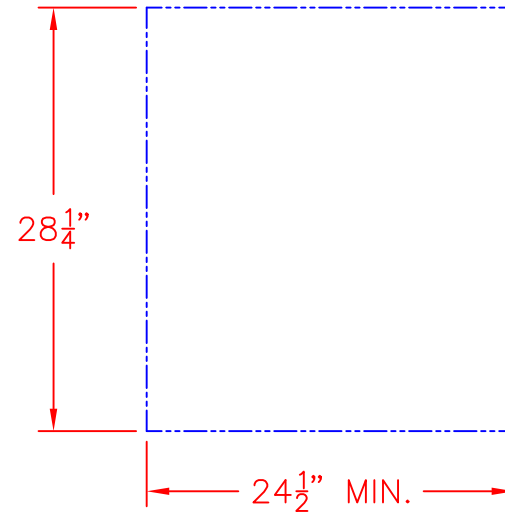

LYNX 30 IN. TRASH STORAGE ACCESSORY  
MODEL LTA30  
ISLAND CUTOUT

ISLAND CUTOUT  
IN BLUE

TOP VIEW

FRONT VIEW

SIDE VIEW

LYNX 30 IN. TRASH STORAGE ACCESSORY  
MODEL LTA30  
W/ DIMENSIONS

ISLAND CUTOUT  
IN BLUE

SIDE VIEW