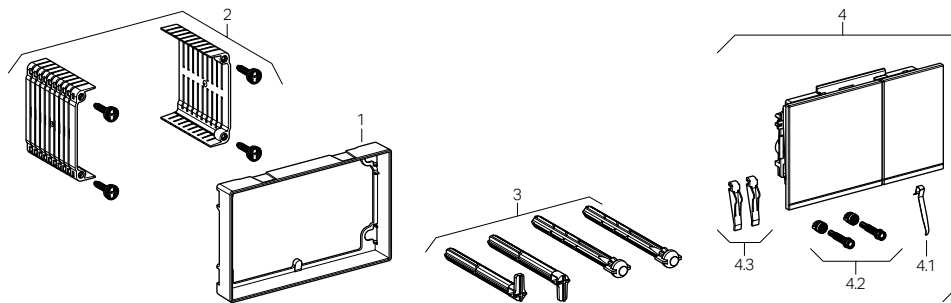

Replacement Parts

Geberit Omega20 and Omega30 Actuators

115.085 115.080 115.082 Actuator Dimensions: 8.3" x 5.6" (21.2 cm x 14.2 cm)

Item	Model No.	Description	List Price		
1	1	1	243.108.00.1	Mounting frame Omega	\$16.00
2	2	2	242.588.00.1	Rod set to Omega and Sigma60	19.00
3	3	3	240.938.00.1	Extension set for actuator plates for Sigma Concealed Tanks 2x6 and 2x4, Kappa and Omega Concealed Tanks	22.00

Geberit Omega60 Actuators

115.081 Actuator Dimensions: 7.2" x 4.5" (18.4 cm x 11.4 cm), 8.2"x5.5" (20.9 cm x 13.9 cm with frame)

Item	Model No.	Description	List Price
1	243.109.00.1	Compensation frame Omega60	\$103.00
2	243.110.00.1	Distance element Omega60 set-2	27.00
3	242.588.00.1	Rod set to Omega and Sigma60	19.00
4	243.118.GH.1	Actuator plate Omega60, Brushed Chrome	522.00
4	243.118.SI.1	Actuator plate Omega60, White Glass	466.00
4	243.118.SJ.1	Actuator plate Omega60, Black Glass	466.00
4	243.118.SQ.1	Actuator plate Omega60, Umber Glass	466.00
4.1	813.514.00.1	Spring for actuator plate	2.00
4.2	242.920.00.1	Stopper pin for Omega60/Sigma60 set-2	5.00
4.3	243.294.00.1	Rocker plate for Omega60/Sigma60 set-2	10.00