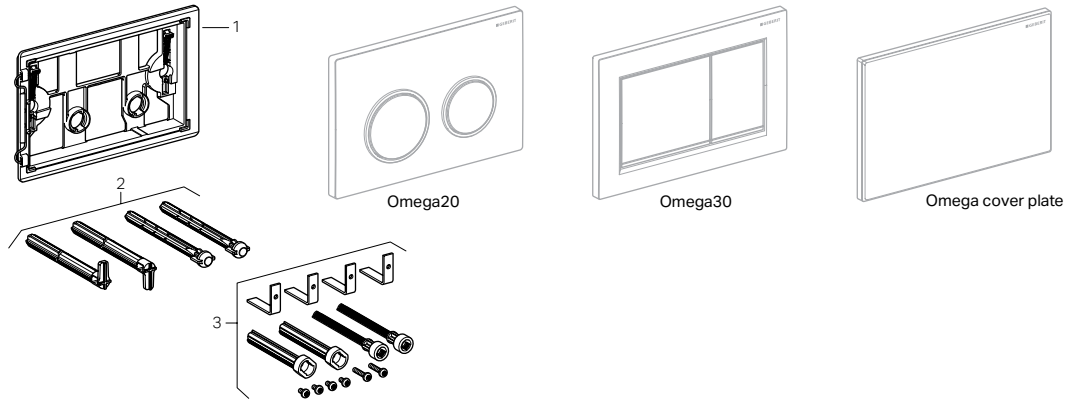

Replacement Parts

Geberit Omega20 and Omega30 Actuators

115.085 115.080 115.082 Actuator Dimensions: 8.3" x 5.6" (21.2 cm x 14.2 cm)

Item	Model No.	Description	List Price		
1	1	1	243.108.00.1	Mounting frame Omega	\$16.00
2	2	2	242.588.00.1	Rod set to Omega and Sigma60	19.00
3	3	3	240.938.00.1	Extension set for actuator plates for Sigma Concealed Tanks 2x6 and 2x4, Kappa and Omega Concealed Tanks	22.00

Geberit Omega60 Actuators

115.081 Actuator Dimensions: 7.2" x 4.5" (18.4 cm x 11.4 cm), 8.2"x5.5" (20.9 cm x 13.9 cm with frame)

Item	Model No.	Description	List Price
1	243.109.00.1	Compensation frame Omega60	\$103.00
2	243.110.00.1	Distance element Omega60 set-2	27.00
3	242.588.00.1	Rod set to Omega and Sigma60	19.00
4	243.118.GH.1	Actuator plate Omega60, Brushed Chrome	522.00
4	243.118.SI.1	Actuator plate Omega60, White Glass	466.00
4	243.118.SJ.1	Actuator plate Omega60, Black Glass	466.00
4	243.118.SQ.1	Actuator plate Omega60, Umber Glass	466.00
4.1	813.514.00.1	Spring for actuator plate	2.00
4.2	242.920.00.1	Stopper pin for Omega60/Sigma60 set-2	5.00
4.3	243.294.00.1	Rocker plate for Omega60/Sigma60 set-2	10.00