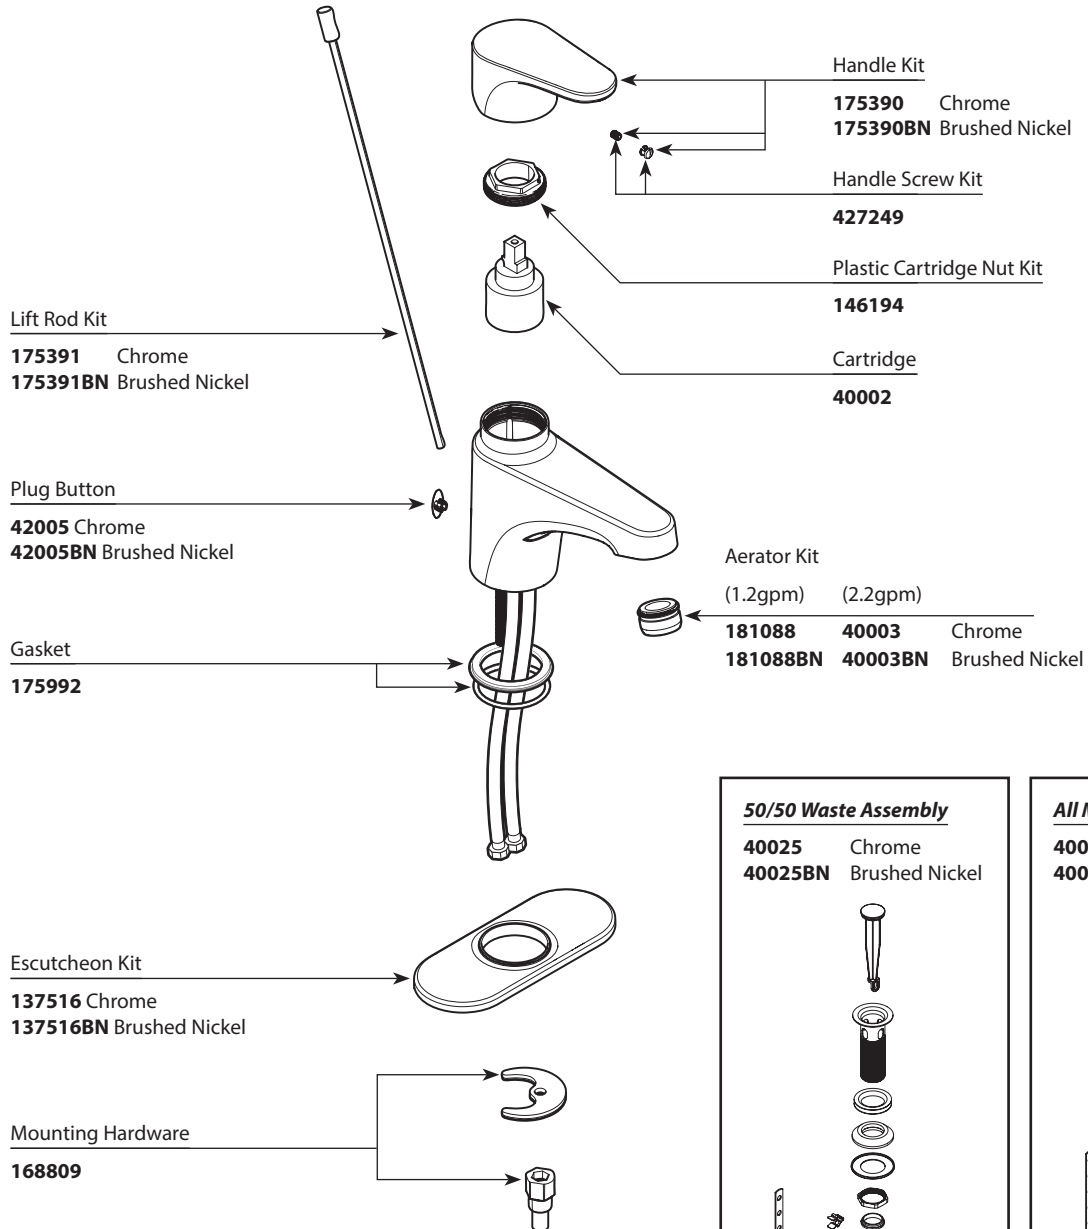

A Moen Incorporated Brand

**EDGESTONE®**  
**One Handle Lavatory**

**MODEL**

46101  
46101BN  
46102  
46102BN

**TYPE**

Flexible Supplies less Waste  
Flexible Supplies less Waste  
Flexible Supplies with Waste  
Flexible Supplies with Waste

**FINISH**

Chrome  
Brushed Nickel  
Chrome  
Brushed Nickel

**50/50 Waste Assembly**

40025 Chrome  
40025BN Brushed Nickel

**All Metal Waste Assembly**

40030 Chrome  
40030BN Brushed Nickel