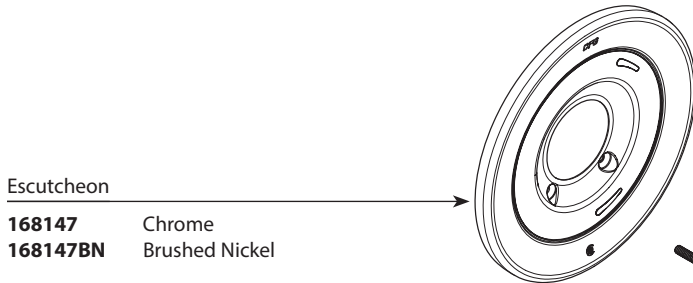

**40079**

Handle Only

- 175388** Chrome
- 175388BN** Brushed Nickel

Set Screw (Requires 3/32" hex key)

**40057**

A Moen Incorporated Brand

■ Order by Part Number

<b>EDGESTONE®</b>			
<b>Single-Handle Tub/Shower Cycling Trim</b>			
<b>SHOWER TRIM ONLY</b>		<b>TUB/SHOWER TRIM</b>	
<b>MODEL</b>	<b>FINISH</b>	<b>MODEL</b>	<b>FINISH</b>
46302CGR	Chrome	46301CGR	Chrome
46302CBNGR	Brushed Nickel	46301CBNGR	Brushed Nickel

Shower Arm

- 178071** Chrome
- 178071BN** Brushed Nickel

Shower Head

- 46401GR** Chrome
- 46401BNGR** Brushed Nickel

Extension Kit

- 40073** Chrome
- 40073BN** Brushed Nickel

Escutcheon

- 168147** Chrome
- 168147BN** Brushed Nickel

Escutcheon Screws

- 41002** Chrome
- 41002BN** Brushed Nickel

Sleeve

- 162204** Chrome
- 162204BN** Brushed Nickel

Handle Only

- 175388** Chrome
- 175388BN** Brushed Nickel

Tub Spout (Slip Fit)

- 175389** Chrome
- 175389BN** Brushed Nickel