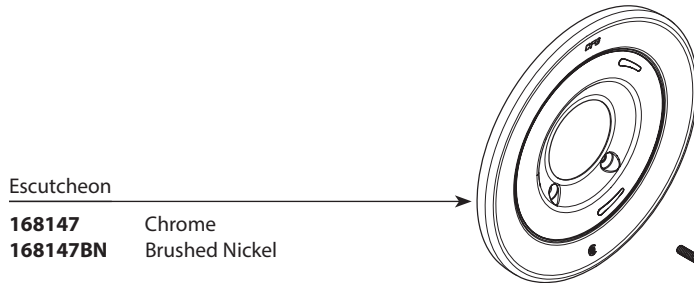

Shower Arm

- 178071** Chrome
- 178071BN** Brushed Nickel

Shower Head

- 46401GR** Chrome
- 46401BNGR** Brushed Nickel

Extension Kit

- 40073** Chrome
- 40073BN** Brushed Nickel

Escutcheon

- 168147** Chrome
- 168147BN** Brushed Nickel

Escutcheon Screws

- 41002** Chrome
- 41002BN** Brushed Nickel

Sleeve

- 162204** Chrome
- 162204BN** Brushed Nickel

Tub Spout (Slip Fit)

- 175389** Chrome
- 175389BN** Brushed Nickel

Handle Adapter with Handle Screw

**40079**

Handle Only

- 175388** Chrome
- 175388BN** Brushed Nickel

Set Screw (Requires 3/32" hex key)

**40057**

A Moen Incorporated Brand

■ Order by Part Number

<b>EDGESTONE®</b>			
<b>Single-Handle Tub/Shower Cycling Trim</b>			
<b>SHOWER TRIM ONLY</b>		<b>TUB/SHOWER TRIM</b>	
<b>MODEL</b>	<b>FINISH</b>	<b>MODEL</b>	<b>FINISH</b>
46302CGR	Chrome	46301CGR	Chrome
46302CBNGR	Brushed Nickel	46301CBNGR	Brushed Nickel