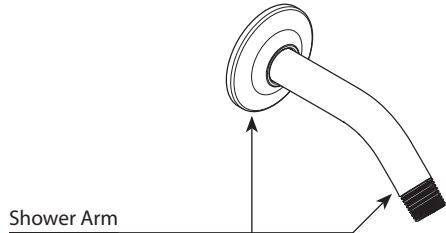

A Moen Incorporated Brand

■ Order by Part Number

*There is more than one version of this model.  
Page down to identify the version you have.*

<b>EDGESTONE®</b>			
<b>SHOWER TRIM ONLY</b>		<b>TUB/SHOWER TRIM</b>	
<b>MODEL</b>	<b>FINISH</b>	<b>MODEL</b>	<b>FINISH</b>
46302CGR	Chrome	46301CGR	Chrome
46302CBNGR	Brushed Nickel	46301CBNGR	Brushed Nickel

Escutcheon Screws

- 41002** Chrome
- 41002BN** Brushed Nickel

Sleeve

- 162204** Chrome
- 162204BN** Brushed Nickel

Tub Spout (Slip Fit)

- 175389** Chrome
- 175389BN** Brushed Nickel

Handle Adapter with Handle Screw

**40079**

Handle Only

- 175388** Chrome
- 175388BN** Brushed Nickel

Set Screw (Requires 3/32" hex key)

**40057**

A Moen Incorporated Brand

■ Order by Part Number

<b>EDGESTONE®</b>			
<b>Single-Handle Tub/Shower Cycling Trim</b>			
<b>SHOWER TRIM ONLY</b>		<b>TUB/SHOWER TRIM</b>	
<b>MODEL</b>	<b>FINISH</b>	<b>MODEL</b>	<b>FINISH</b>
46302CGR	Chrome	46301CGR	Chrome
46302CBNGR	Brushed Nickel	46301CBNGR	Brushed Nickel