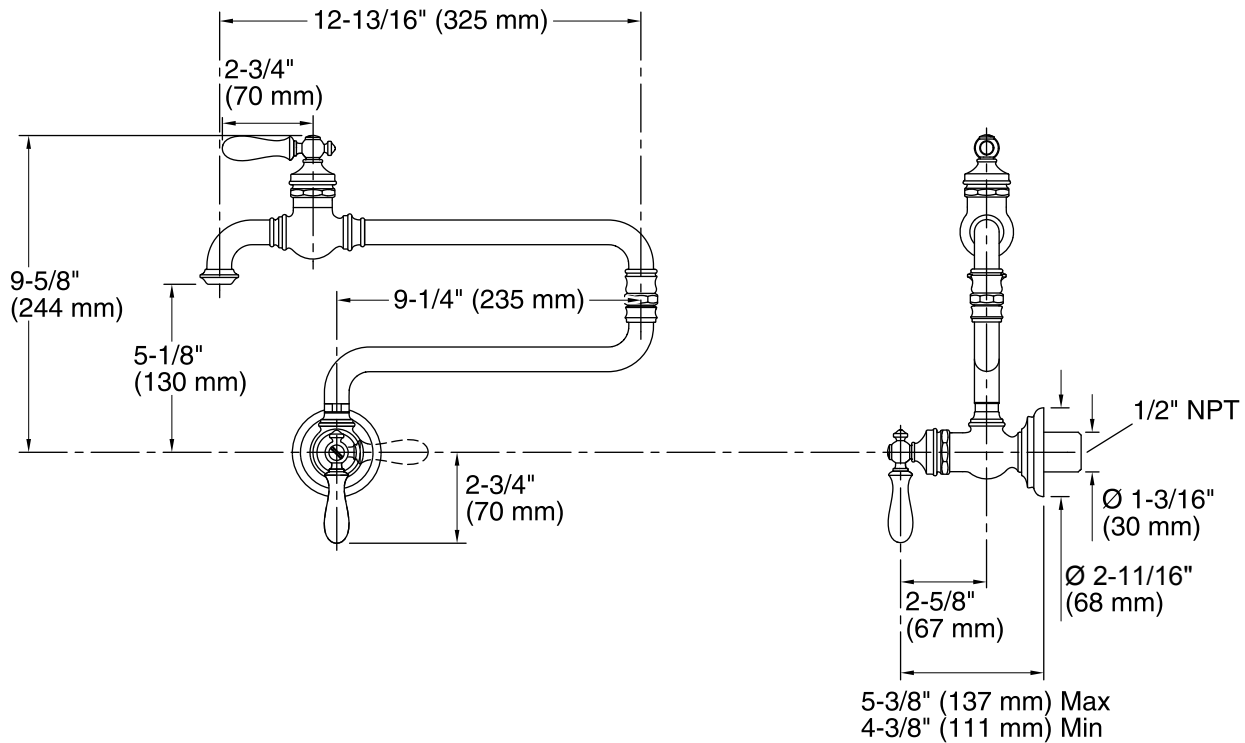

## Features

- Ceramic disc valves exceed industry longevity standards, ensuring durable performance for life.
- Articulating spout with 360-degree rotation offers superior clearance for filling pots on cooktops and ranges.
- Single lever handle with main lever shutoff.
- 3.2 gal/min (12.1 l/min) @ 60 psi (4.1 bar).
- Coordinates with other Artifacts kitchen products.

## Technical Information

All product dimensions are nominal.

Spout reach: 22" (559 mm)

### Faucet:

Flow rate: 3.2 gal/min (12.1 l/min)

Pressure: 60 psi (4.1 bar)