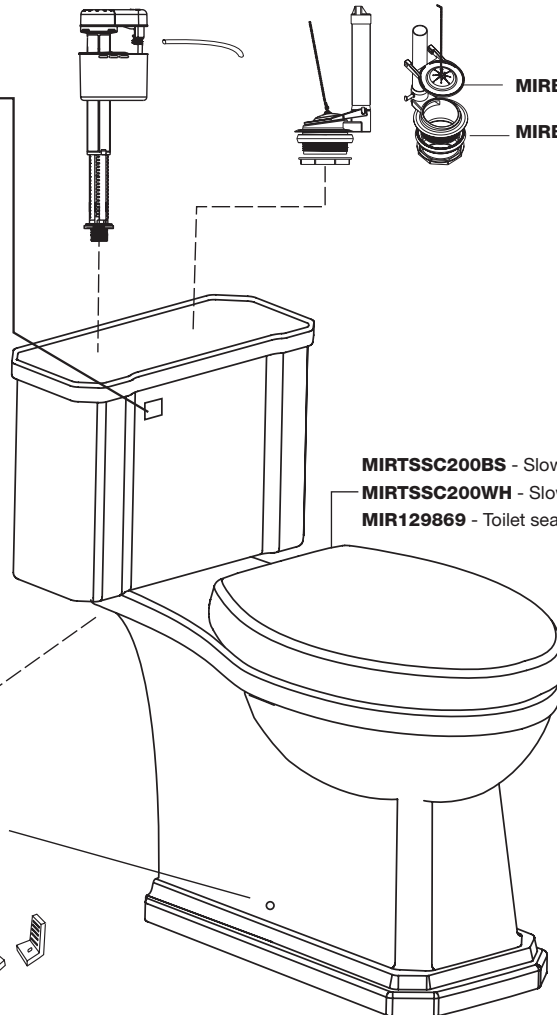

## AMBERLEY SERIES SKIRTED ONE PIECE HIGH EFFICIENCY TOILET

**MIRAM241SLIDWH** - Tank Lid, White  
**MIRAM241SLIDBS** - Tank Lid, Biscuit

**MIRFILLVLV** - Fill Valve Assembly

**MB425CP** - Flush Lever, CP  
**MB425BN** - Flush lever, BN  
**MB425ORB** - Flush lever, ORB  
**MB425PN** - Flush lever, PN

**MIRBD241FVPK** - Flush Valve Assembly  
**MIRBD200FRPK** - Flapper Only

**MIRTSSC200BS** - Slow Close Toilet Seat, Biscuit  
**MIRTSSC200WH** - Slow Close Toilet Seat, White  
**MIR129869** - Toilet seat hardware required for skirted bowl

Included with  
**MIRFILLVLV**

- Clamp Nut
- Filter
- Cone Washer
- Coupling Nut

Included with  
**MIR241ADPBKT**

- Decorative Cap
- Fastening Screw
- Snap Base
- L Brackets