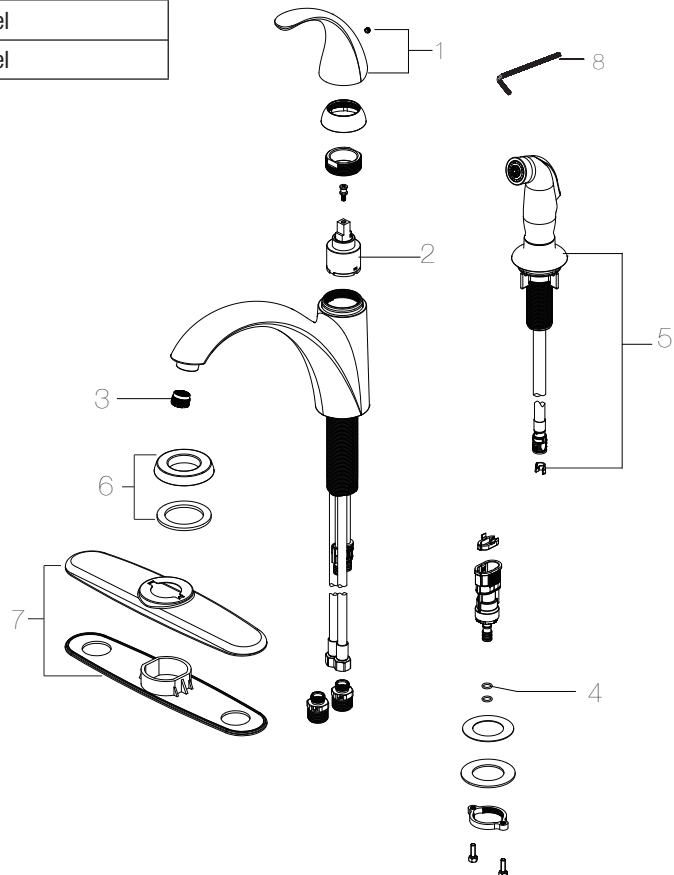

PFXC1911

SINGLE HANDLE KITCHEN FAUCET WITH SIDE SPRAYER

Model Numbers

PFXC1911CP Chrome
 PFXC1911ZBN Brushed nickel

No.	Item	Part Number	Material Type
1	Handle assembly	OBPF713400*	Zinc alloy
2	Cartridge & Screw	OBPF220005	Ceramic
3	Aerator	OBPF530172	POM
4	O-ring	OBPF60002	Rubber
5	Side Spray	OBPF636094*	ABS
6	Flange	OBPF180471*	ABS
7	Deck plate assembly	OBPF180472*	Steel
8	2.5mm Hex allen wrench	OBPF1RP70221	Steel

PFXC1911CP

Warranty and Codes

This product comes complete with installation, operating, care and maintenance instructions. This PROFLO faucet carries a limited lifetime warranty when installed in residential applications. The warranty is five years in commercial applications. This product meets: ASME A112.1 8.1.

*Compliant with lead content requirements of California AB1953