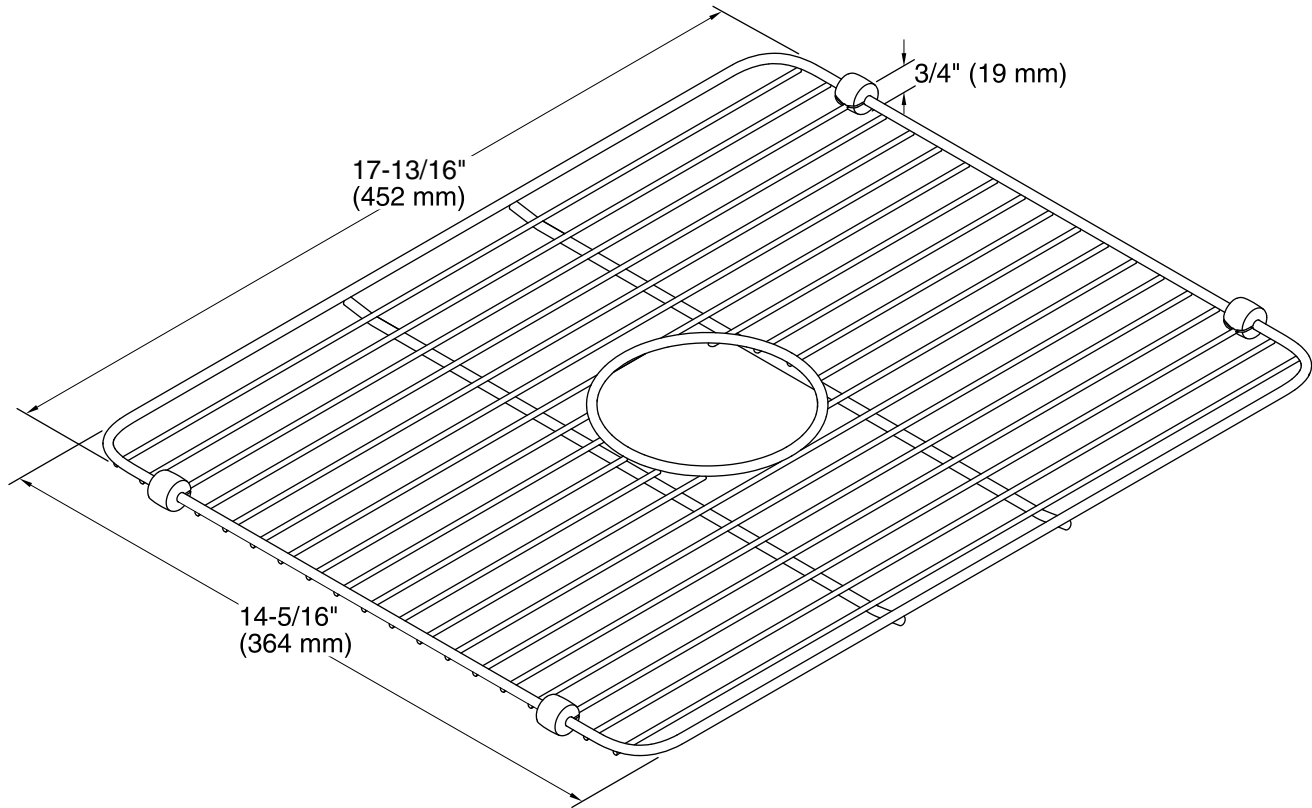

KOHLER®

Iron/Tones®
Stainless Steel Sink Rack
K-5137

Technical Information

All product dimensions are nominal.

USA/Canada: 1-800-4KOHLER (1-800-456-4537)

Kohler Co. reserves the right to make revisions without notice to product specifications.

For the most current Specification Sheet, go to www.kohler.com.

6-15-2017 10:19

THE BOLD LOOK
OF **KOHLER**®