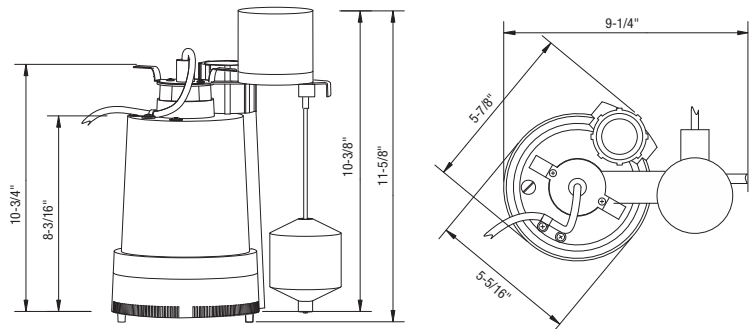

PF92342 Thermoplastic Sump Pump

Product Features

- Tough thermoplastic construction
- SJE Rhombus vertical float switch
- 1-1/4" or 1-1/2" NPT Discharge
- Handles up to 1/8" solids
- Clog resistant impeller
- Carrying handle attached
- 10' power supply cord
- Built-in thermal overload protection for safety
- Permanent split capacitor continuous duty motor
- 4.1 amps, 492 Watts
- 3450 RPM

PF92342

Motor Performance

- 1/3HP 120 Volt AC (4.1 amps)

Performance Chart						
Lift	0'	5'	10'	15'	20'	25'
GPM	40	34	28	22	12	2
GPH	2400	2040	1680	1320	720	120

Product Specifications

* All measurements are nominal. Please verify before actual installation.