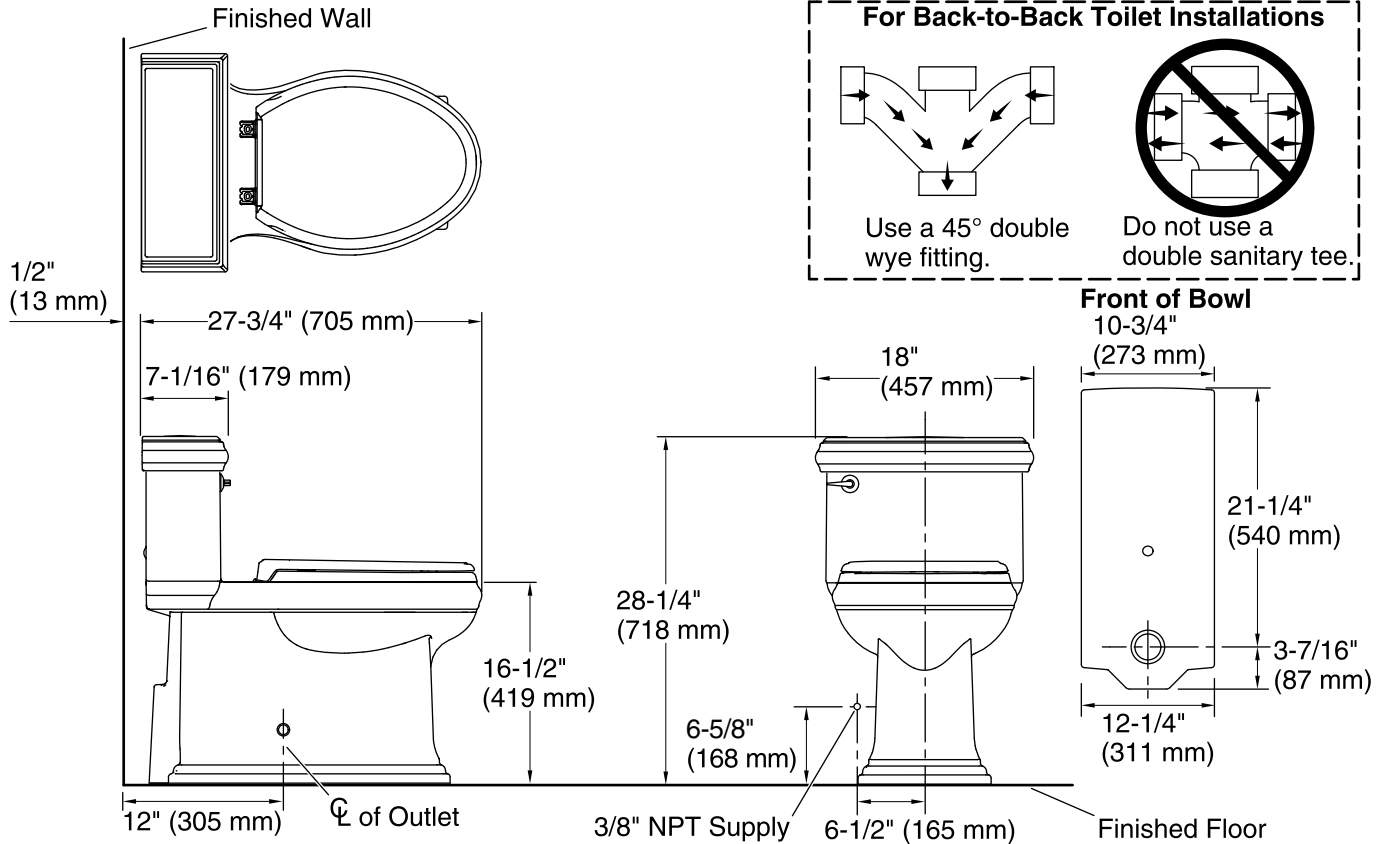

Memoirs® Classic
 Comfort Height® Toilet
K-6424

Features

- Vitreous china.
- One-piece.
- Comfort Height® Compact elongated bowl.
- AquaPiston® flushing system.
- Includes left-hand polished chrome trip lever.
- 1.28 gpf (4.8 lpf).
- 2-1/8" (54 mm) plastic trapway.
- Patented ReadyLock™ installation system
- 12" (305 mm) rough-in.
- Includes Glenbury™ Quiet-Close™ with Grip-Tight seat.
- Less supply.
- 9-5/8" (244 mm) x 7-3/8" (187 mm) water area.
- 27-3/4" (705 mm) x 18" (457 mm) x 28-1/4" (718 mm).
- Floor mount/Floor outlet.

Optional Accessories

- K-5383 10" Rough-in Full Skirt Trap and Attachment System
- K-5381 14" Rough-in Full Skirt Trap and Attachment System
- K-4733 Toilet Seat
- K-7637 Angle Supply with Stop (single)

Technical Information

All product dimensions are nominal.

Toilet type:	One-piece, Floor-mount
Waste Outlet:	Floor
Bowl shape:	Compact Elongated front
Flush type:	AquaPiston
Trap passageway:	2-1/8" (54 mm)
Water Consumption	
Full:	1.28 gpf (4.8 lpf)
Water surface size:	9-5/8" x 7-3/8" (244 mm x 187 mm)
Rim to water surface:	5-3/8" (137 mm)
Rough-in:	12" (305 mm)
Seat-mounting holes:	5-1/2" (140 mm)

Notes

Install this product according to the installation instructions.

For back-to-back toilet installations: Use only a 45° double wye fitting.