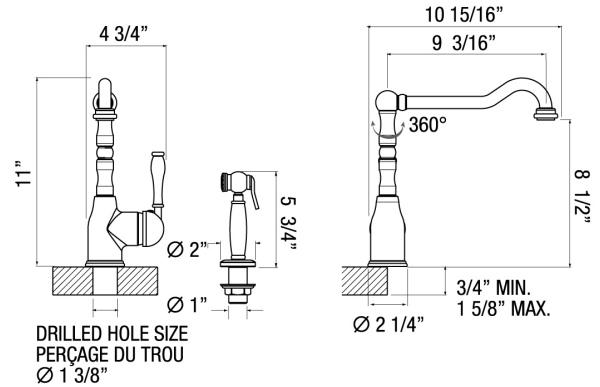

**306111 Reef**

Project name: \_\_\_\_\_

Specifier: \_\_\_\_\_ Contractor: \_\_\_\_\_

**Features**

- 360° swivel spout
- Kitchen faucet with side spray
- Ceramic disk cartridge for precise water flow/temperature
- Solid brass construction for long life and durability
- 2.2 GPM conservation aerator
- Flexible and quiet braided nylon inlet hoses included with 3/8" connectors
- Easy clean pull out spay
- CSA approved, LEAD FREE, AB1953 compliant
- ADA compliant lever handle for easy operation
- Made in Italy
- 1-year limited warranty on is faucets against defects of material & manufacturing defects
- A limited lifetime warranty on Ceramic disk cartridge and flex hose

**Product specifications**

Traditionnal kitchen faucet with swivel spout. Ceramic cartridge for high precision. 360° swivel head that work for any sinks size.

**Warranty**

Julien inc. offers a 1-YEAR LIMITED WARRANTY on its faucets against manufacturing and material defects. A LIMITED LIFETIME WARRANTY is offered on ceramic disk cartridge and flex hoses. For further details on our product warranty, please refer to our catalog or Web site.