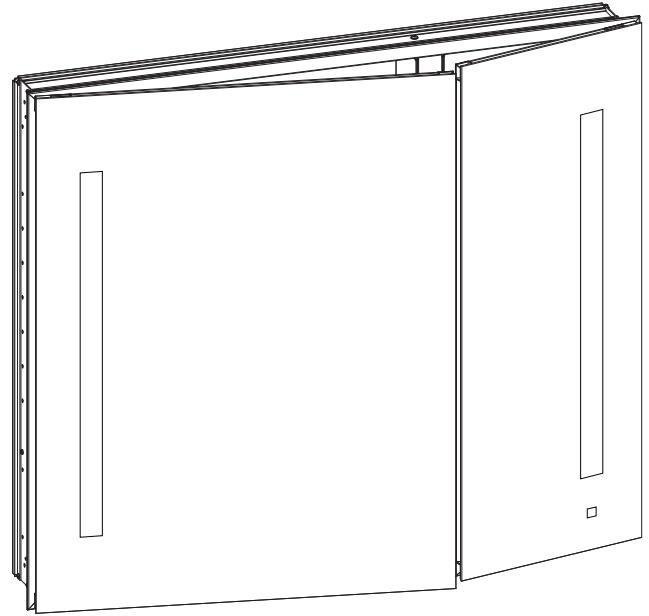

### Features

- Dimmable LED task lighting with on/off touch switch built into the door front
- AiO Light Engine is a mix of 3200K and 6500K LED - this design allows 55 footcandles on the users face and produces 32W of light - the LEDs are CRI90
- AiO cabinet can be paired with all M Series mirrored and decorative glass side kits
- Quiet close Safeseal® Gasket
- Mirrored interior with 6 adjustable glass shelves
- Includes magnetic tool holder
- Includes removable magnetic multi-positioning magnifying mirror
- Includes installation hardware for recess mounting
- Can be recessed or surface mounted (surface mounting kit required)
- Includes two USB charging outlets and three 120VAC outlet
- Lighted Interior built inside of door

### Construction

- Satin anodized aluminum body and door frame
- Tri-view/multi mirror design - rear of cabinet and both sides of both doors
- Concealed finger pull-door edge
- Blum 170° self-closing hinges
- Safeseal® Gasket with sealed corners on cabinet body
- Adjustable shelving at 2" (51 mm) increments
- Single field wire into electrical shelf - Front access serviceability
- Interior Illumination

### Dimensions

Height: 30" (762 mm)  
Width: 35-1/4" (895 mm)  
Depth: 4-5/8" (117 mm), 7/8" (22 mm) Project from wall when recessed

### Installation Options

**Recessed Mount** - Rough Opening - 29-1/4" H x 34-1/2" W x 4" D (743 mm H x 876 mm W x 102 mm D)

**Surface Mount** - Reference Surface Mount Kit when ordering  
MSMK30D4P - Plain Mirror Kit  
MSMK30D4## - Decorative Glass Kit