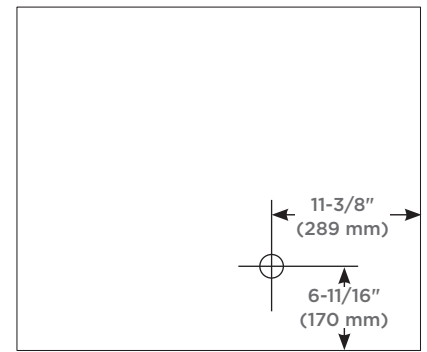

### Dimensions

Height: 30" (762 mm)  
Width: 35-1/4" (895 mm)  
Depth: 4-5/8" (117 mm), 7/8" (22 mm) Project from wall when recessed

### Installation Options

**Recessed Mount** - Rough Opening - 29-1/4" H x 34-1/2" W x 4" D (743 mm H x 876 mm W x 102 mm D)

**Surface Mount** - Reference Surface Mount Kit when ordering  
MSMK30D4P - Plain Mirror Kit  
MSMK30D4## - Decorative Glass Kit

## Robern Audio

- Vibrating Glass Technology - Resulting in a virtually hidden system
- Wide Dispersion - Almost 160 degrees from the door surface
- Bluetooth® Connection
- Range: Up To 30 feet / 9.1 meters (depending on interference)
- 2 Channel Stereo
- 20 Watts / Channel
- Supports most Android and iOS devices: Smartphones, PCs, Tablets, and other Bluetooth® enabled devices. Volume controlled by device.
- Audio amplifier with Bluetooth connectivity for wireless streaming of audio input
- Plays your music or audio preferences and selections from any Bluetooth enabled device.

Cabinet Dimensions

Rough-in Dimensions

Back of Cabinet - Wire Access Location