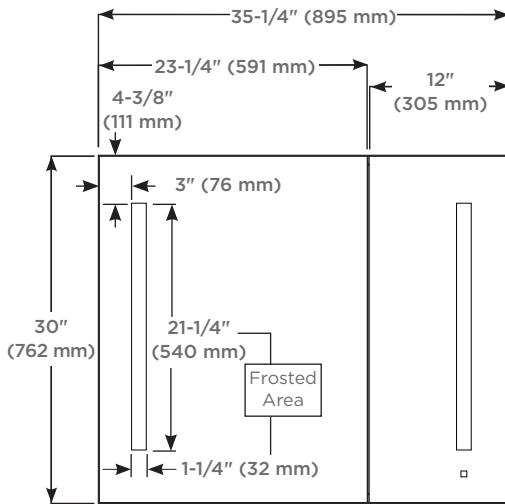

Electrical System

- 120 VAC 60HZ 20A
- Field wire location as shown in drawing
- 1/2" conduit (Ø 7/8" actual) electrical knockout location shown below
- Included field wire cable clamp

Optional Accessories

- Glass Bins
- Swing out Magnifying Mirror - SOMM

Robern Audio

- Vibrating Glass Technology - Resulting in a virtually hidden system
- Wide Dispersion - Almost 160 degrees from the door surface
- Bluetooth® Connection
- Range: Up To 30 feet / 9.1 meters (depending on interference)
- 2 Channel Stereo
- 20 Watts / Channel
- Supports most Android and iOS devices: Smartphones, PCs, Tablets, and other Bluetooth® enabled devices. Volume controlled by device.
- Audio amplifier with Bluetooth connectivity for wireless streaming of audio input
- Plays your music or audio preferences and selections from any Bluetooth enabled device.

Cabinet Dimensions