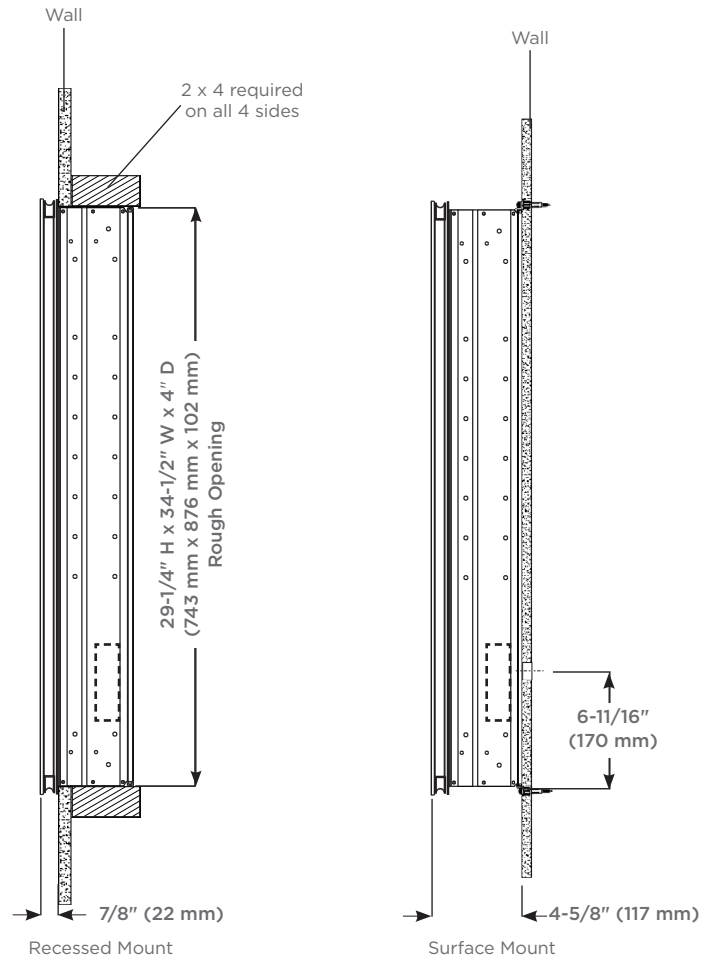

Electrical System

- 120 VAC 60HZ 20A
- Field wire location as shown in drawing
- 1/2" conduit (Ø 7/8" actual) electrical knockout location shown below
- Included field wire cable clamp

Optional Accessories

- Glass Bins
- Swing out Magnifying Mirror - SOMM

Robern Audio

- Vibrating Glass Technology - Resulting in a virtually hidden system
- Wide Dispersion - Almost 160 degrees from the door surface
- Bluetooth® Connection
- Range: Up To 30 feet / 9.1 meters (depending on interference)
- 2 Channel Stereo
- 20 Watts / Channel
- Supports most Android and iOS devices: Smartphones, PCs, Tablets, and other Bluetooth® enabled devices. Volume controlled by device.
- Audio amplifier with Bluetooth connectivity for wireless streaming of audio input
- Plays your music or audio preferences and selections from any Bluetooth enabled device.

Cabinet Dimensions