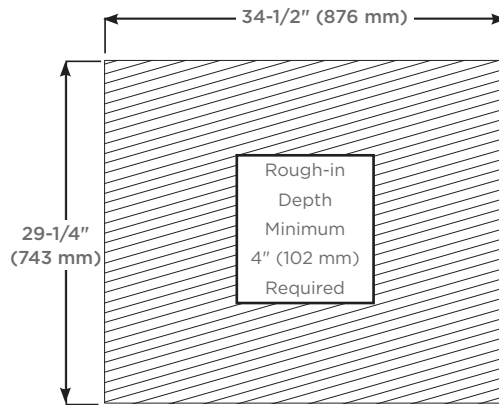

Rough-in Dimensions