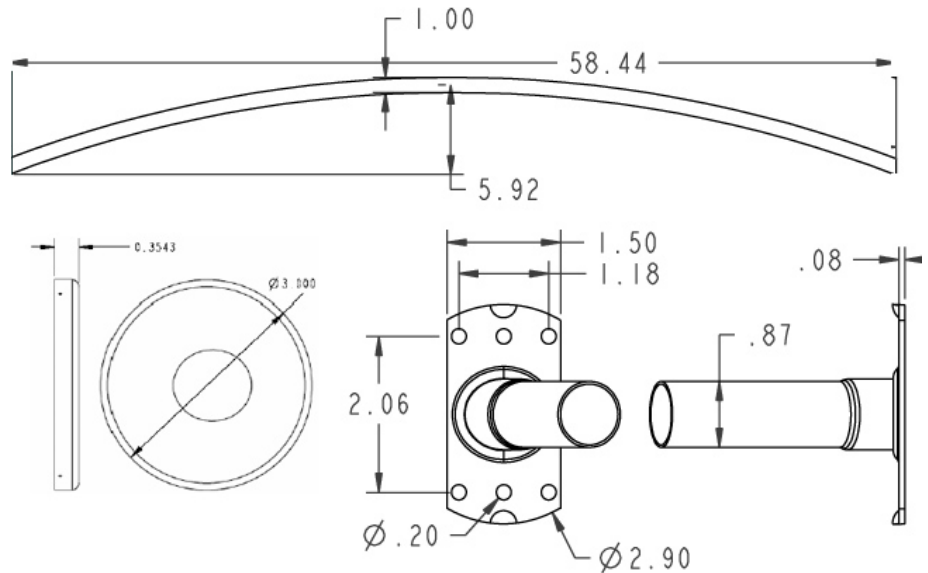

Technical Specification

Low-Profile Curved Shower Rod DN2145

Stock Numbers:

- q **DN2145BN – 5' Low-Profile Curved Shower Rod**
Brushed Nickel Finish
1" Diameter Rod
Retail Packaging
- q **DN2145CH – 5' Low-Profile Curved Shower Rod**
Chrome Finish
1" Diameter Rod
Retail Packaging

Dimensions:

Materials:

Curved shower rod is made of .028 (22 gauge) seamless type 304 stainless steel. **Flanges** are stamped from type 304 stainless steel.

Stock Number: _____ Shower Rod
By Creative Specialties