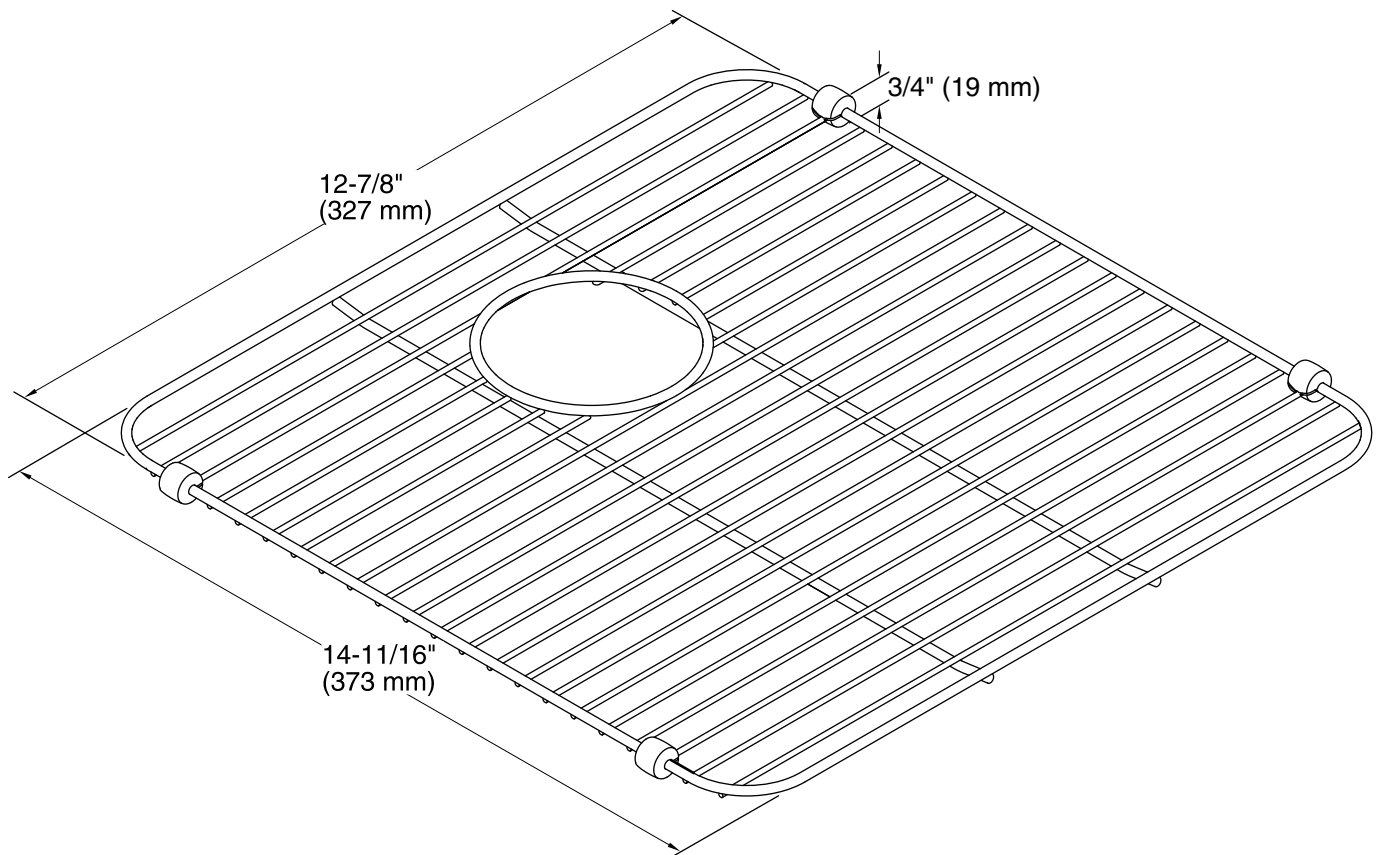

Features

- Fits in the bowl of the K-6584 Iron/Tones kitchen sink.
- Helps protect sink surface from daily wear.
- Innovative wheels around the perimeter provide a secure fit and reduce debris buildup.
- Dishwasher safe.

Color	Code	Description
-------	------	-------------

	ST	Stainless Steel
--	----	-----------------

Technical Information

All product dimensions are nominal.