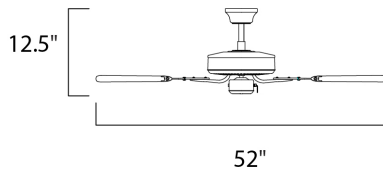

PRODUCT DESCRIPTION

The Basic-Max ceiling fan features the ability to be installed three different ways: close mount, standard stem, and optional stems up to 72" long.

MEASUREMENTS

DIMENSION
HANGING WEIGHT : 13.73 lb