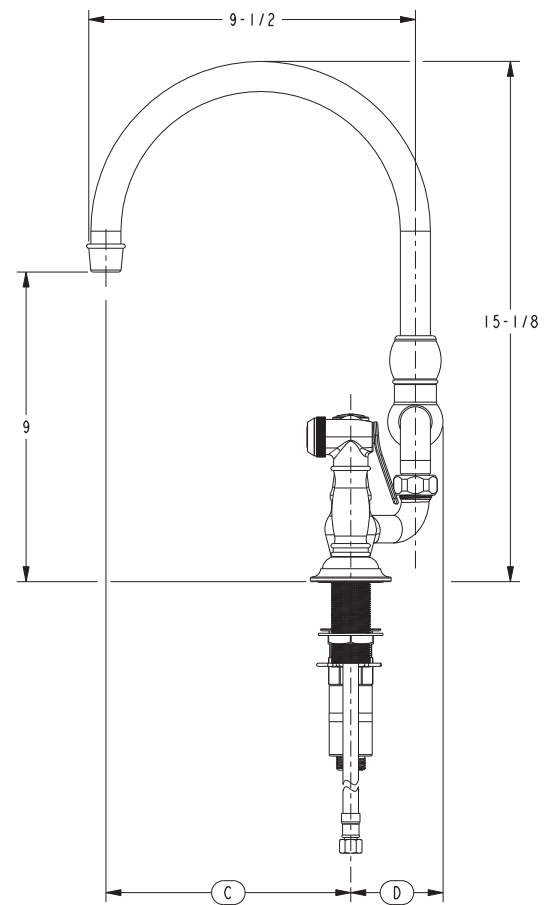

## Features

- Solid brass construction
- Bridge-style brass valve bodies
- Quarter-turn washerless ceramic disc valve cartridges
- ADA compliant traditional lever handles
- Swivel spout assembly with integral diverter assembly
- Solid brass pull-out sidespray assembly
- 9" (22.8 cm) spout height at outlet
- 7-1/8" (18.1 cm) min. to 9" (22.8 cm) max. spout reach (c-c)
- For 8" (20.3 cm) centers
- 1.8 gallons (6.8 liters) per minute maximum flow rate

## Product Specification: Add "Color / Finish" suffix to Model number, below.

The Bridge Style Kitchen Faucet shall be made of solid brass construction. Faucet shall incorporate a swivel spout assembly with integral side-spray diverter assembly and feature bridge-style brass valve bodies with quarter-turn washerless ceramic disc valve cartridges. Faucet shall have a 1.8 gallons (6.8 liters) per minute maximum flow rate. Product shall be for 8" (20.3 cm) centers. Product shall incorporate a 9" (22.8 cm) spout height at outlet and an 7-1/8" (18.1 cm) min. to 9" (22.8 cm) max. spout reach (c-c). Faucet shall incorporate ADA compliant traditional lever handles. Bridge-Style Kitchen Faucet with Sidespray shall be Newport Brass Model 9459/\_\_\_\_\_.

## PRODUCT DIMENSIONS *(Units are in inches)*