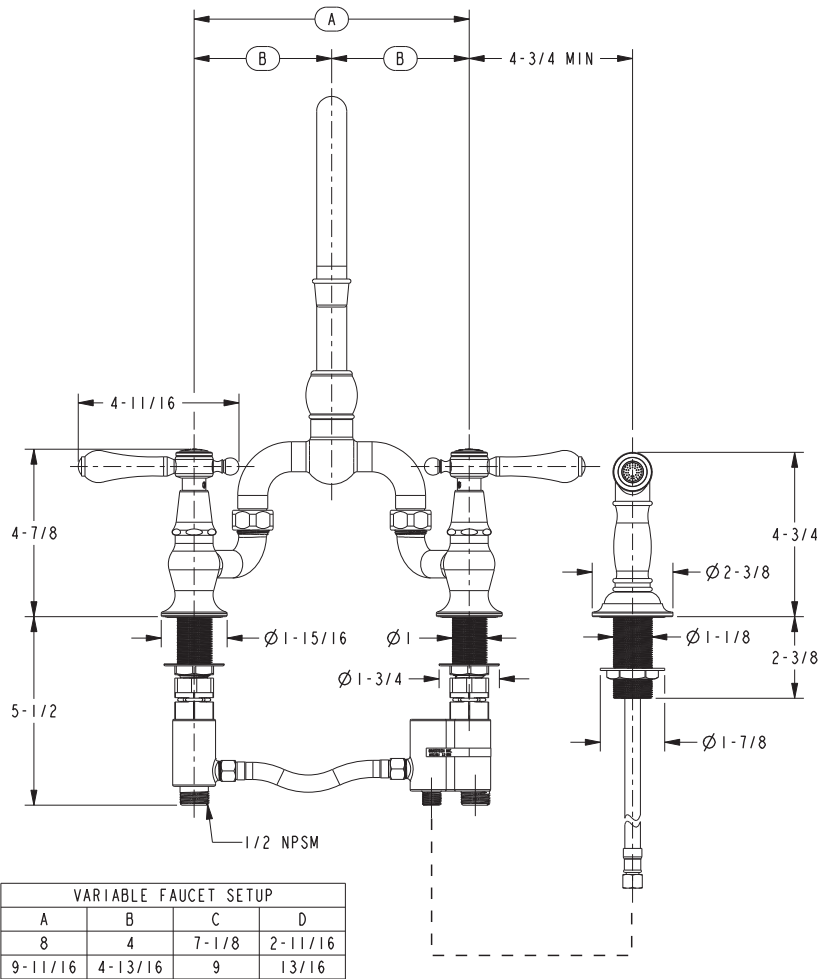

## Features

- Solid brass construction
- Bridge-style brass valve bodies
- Quarter-turn washerless ceramic disc valve cartridges
- ADA compliant traditional lever handles
- Swivel spout assembly with integral diverter assembly
- Solid brass pull-out sidespray assembly
- 9" (22.8 cm) spout height at outlet
- 7-1/8" (18.1 cm) min. to 9" (22.8 cm) max. spout reach (c-c)
- For 8" (20.3 cm) centers
- 1.8 gallons (6.8 liters) per minute maximum flow rate

## Product Specification: Add "Color / Finish" suffix to Model number, below.

The Bridge Style Kitchen Faucet shall be made of solid brass construction. Faucet shall incorporate a swivel spout assembly with integral side-spray diverter assembly and feature bridge-style brass valve bodies with quarter-turn washerless ceramic disc valve cartridges. Faucet shall have a 1.8 gallons (6.8 liters) per minute maximum flow rate. Product shall be for 8" (20.3 cm) centers. Product shall incorporate a 9" (22.8 cm) spout height at outlet and an 7-1/8" (18.1 cm) min. to 9" (22.8 cm) max. spout reach (c-c). Faucet shall incorporate ADA compliant traditional lever handles. Bridge-Style Kitchen Faucet with Sidespray shall be Newport Brass Model 9459/\_\_\_\_\_.

## PRODUCT DIMENSIONS *(Units are in inches)*