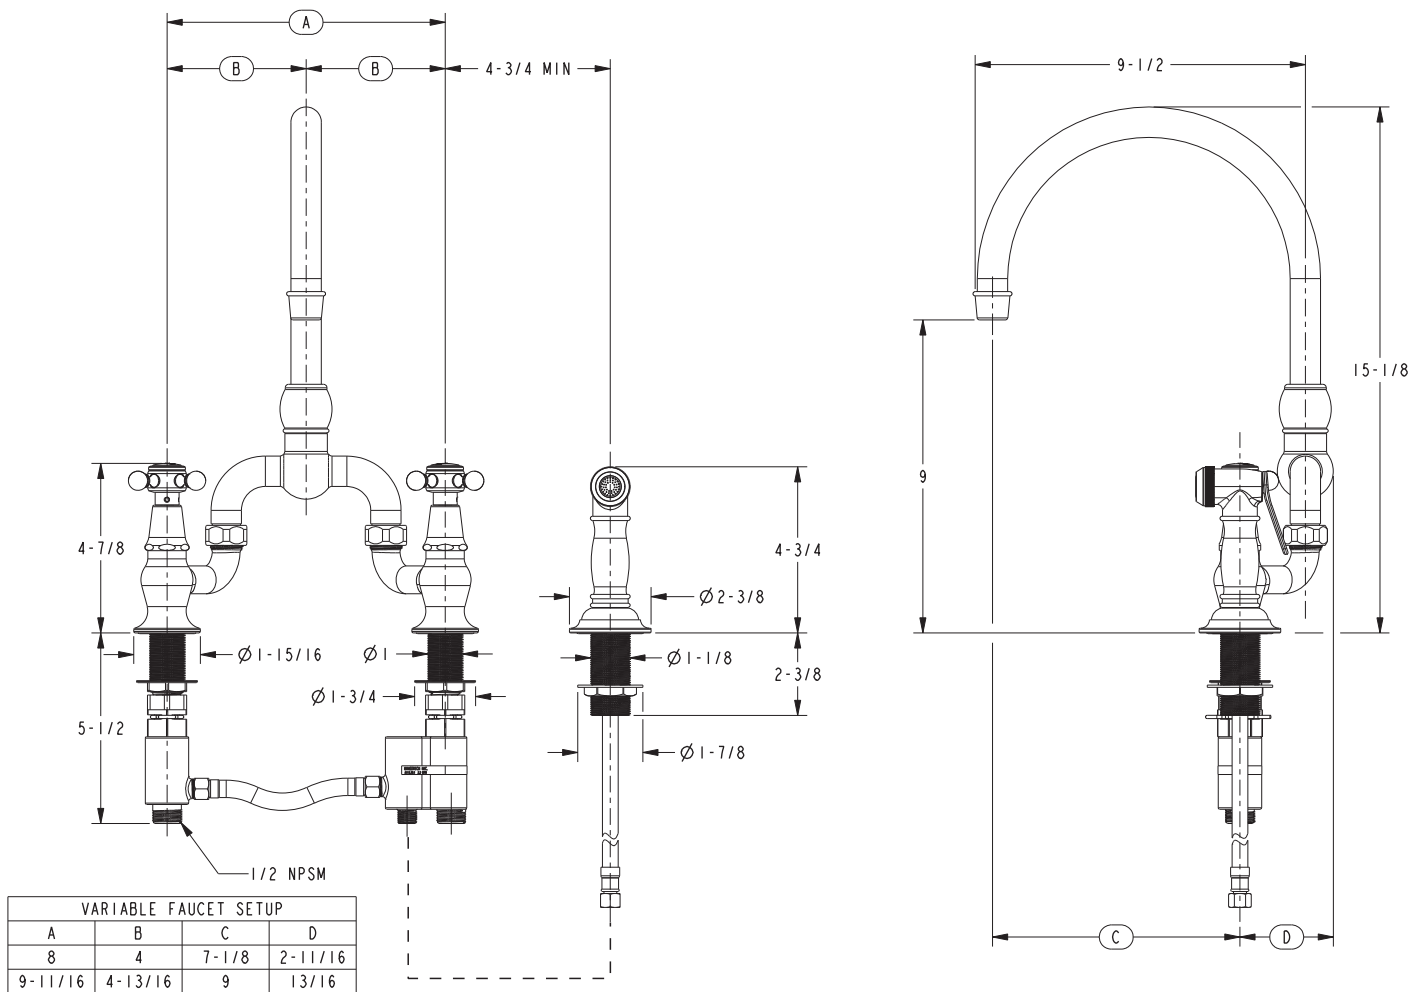

CHESTERFIELD

Features

- Solid brass construction
- Bridge-style brass valve bodies
- Quarter-turn washerless ceramic disc valve cartridges
- ADA compliant traditional cross handles
- Swivel spout assembly with integral diverter assembly
- Solid brass pull-out sidespray assembly
- 9" (22.8 cm) spout height at outlet
- 7-1/8" (18.1 cm) min. to 9" (22.8 cm) max. spout reach (c-c)
- For 8" (20.3 cm) centers
- 1.8 gallons (6.8 liters) per minute maximum flow rate

Product Specification: Add "Color / Finish" suffix to Model number, below.

The Bridge Style Kitchen Faucet shall be made of solid brass construction. Faucet shall incorporate a swivel spout assembly with integral side-spray diverter assembly and feature bridge-style brass valve bodies with quarter-turn washerless ceramic disc valve cartridges. Faucet shall have a 1.8 gallons (6.8 liters) per minute maximum flow rate. Product shall be for 8" (20.3 cm) centers. Product shall incorporate a 9" (22.8 cm) spout height at outlet and an 7-1/8" (18.1 cm) min. to 9" (22.8 cm) max. spout reach (c-c). Faucet shall incorporate ADA compliant traditional cross handles. Bridge-Style Kitchen Faucet with Sidespray shall be Newport Brass Model 9460/_____.

9460

PRODUCT DIMENSIONS *(Units are in inches)*

Chesterfield Bridge Style Kitchen Faucet with Sidespray 9460