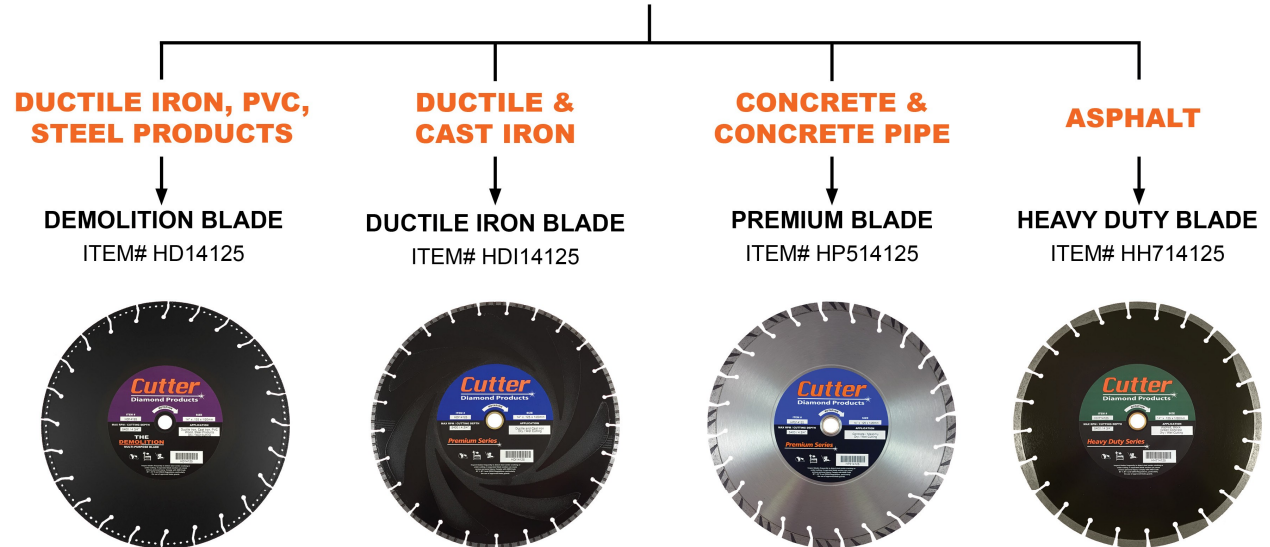

Cutter

Diamond Products

BLADE USE GUIDE

MULTI-PURPOSE BLADES

FOR CUTTING CONCRETE PLUS...

SPECIALTY BLADES

CUTTING ONLY...

TOUGH BLADES FOR TOUGH JOBS