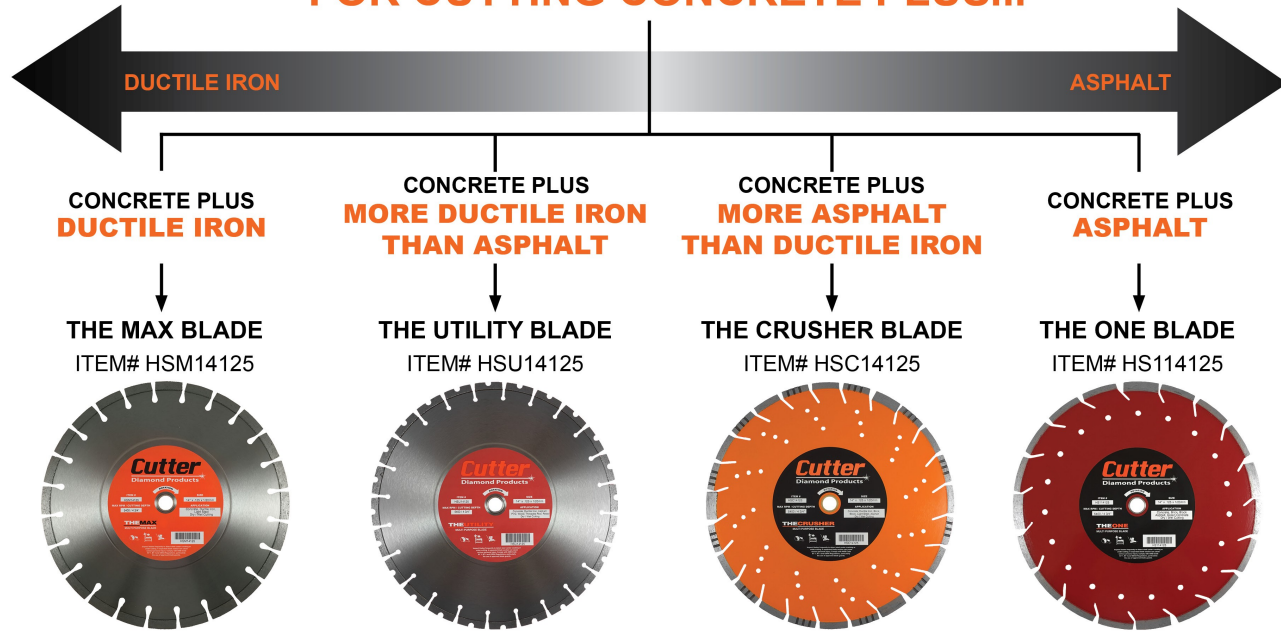

Cutter

Diamond Products

BLADE USE GUIDE

MULTI-PURPOSE BLADES

FOR CUTTING CONCRETE PLUS...

SPECIALTY BLADES

CUTTING ONLY...

TOUGH BLADES FOR TOUGH JOBS