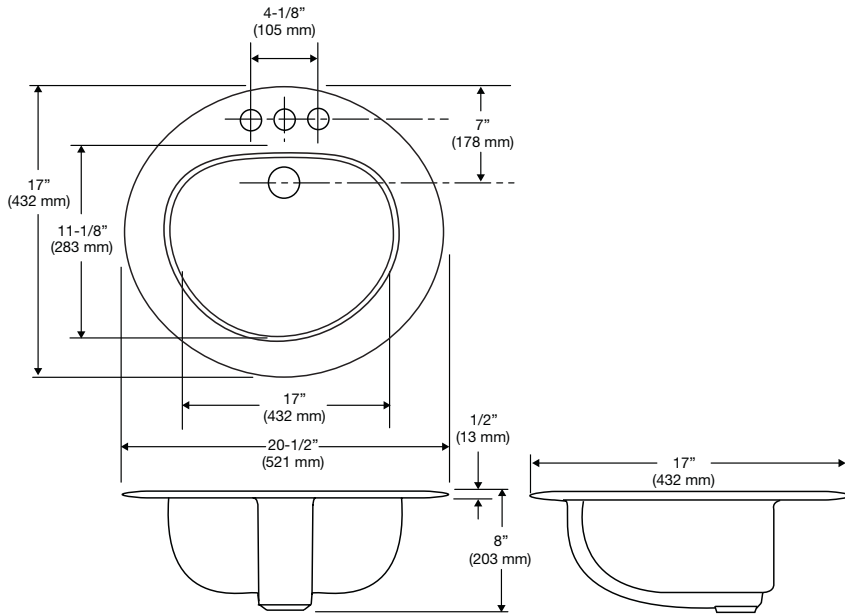

237 MS Oval

Oval, Vitreous China, Self-rimming Lavatory

Features

- 20-1/2" x 17" Oval, self-rimming lavatory
- 17" x 11-1/8" basin
- Complies with ADA requirements for accessibility
- Concealed front overflow
- Available in single hole, 4" or 8" faucet centers
- The Mansfield® limited lifetime warranty
- Available in White and Standard Colors: Biscuit and Bone

Model 237-1
(Less faucet, drain
assembly and supply)

Components

Model #	Description	Codes/Standards
237-1	Oval, self-rimming lavatory with single hole faucet center. Less faucet, drain assembly and supply. Specify color.	
237-4	Same as above with 4" faucet center. Specify color.	
237-8	Same as above with 8" faucet center. Specify color.	

MADE IN USA

237 MS Oval

Oval, Vitreous China, Self-rimming Lavatory

Specifications

Model #	Description	Codes/Standards
237-1	Oval, self-rimming lavatory with single hole faucet center.	ADA
237-4	Same as above with 4" faucet centers.	
237-8	Same as above with 8" faucet centers.	

Specification	Description	Specification	Description
Material	Vitreous China	Shipping Weight	24.2 lbs. (11 kg)
Faucet Holes	Single hole, 4" and 8"	Warranty	Vitreous China - Limited Lifetime

Technical Information