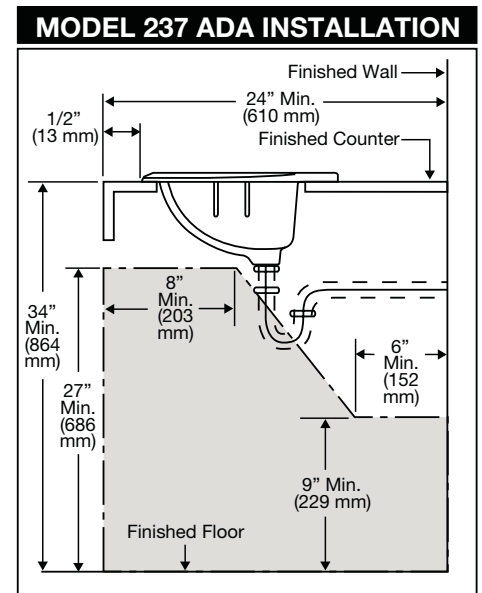

237 MS Oval

Oval, Vitreous China, Self-rimming Lavatory

Features

- 20-1/2" x 17" Oval, self-rimming lavatory
- 17" x 11-1/8" basin
- Complies with ADA requirements for accessibility
- Concealed front overflow
- Available in single hole, 4" or 8" faucet centers
- The Mansfield® limited lifetime warranty
- Available in White and Standard Colors: Biscuit and Bone

Model 237-1
(Less faucet, drain
assembly and supply)

Components

Model #	Description	Codes/Standards
237-1	Oval, self-rimming lavatory with single hole faucet center. Less faucet, drain assembly and supply. Specify color.	
237-4	Same as above with 4" faucet center. Specify color.	
237-8	Same as above with 8" faucet center. Specify color.	

MADE IN USA

237 MS Oval

Oval, Vitreous China, Self-rimming Lavatory

Specifications

Model #	Description	Codes/Standards
237-1	Oval, self-rimming lavatory with single hole faucet center.	ADA
237-4	Same as above with 4" faucet centers.	
237-8	Same as above with 8" faucet centers.	

Specification	Description	Specification	Description
Material	Vitreous China	Shipping Weight	24.2 lbs. (11 kg)
Faucet Holes	Single hole, 4" and 8"	Warranty	Vitreous China - Limited Lifetime

Technical Information